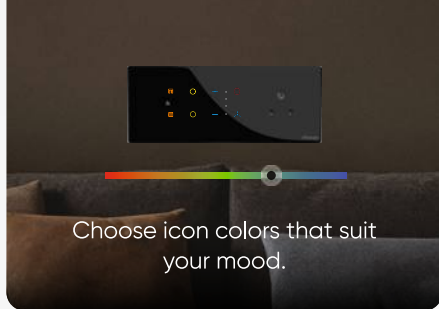

ICON CUSTOMIZATION

300+ Icon Choices, Perfect for Every Application.

RGB ICON

Choose icon colors that suit your mood.

BRIGHTNESS ADJUST

Adjust icon brightness for day or night.

CONVENIENCE

2-WAY SWITCH