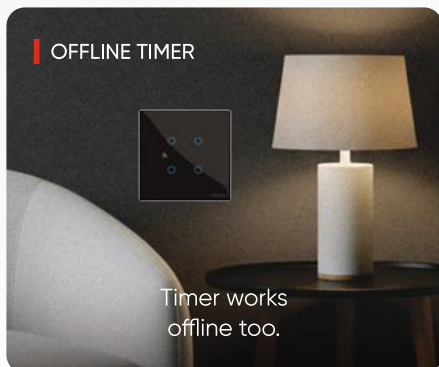

Control the same light from two different switches

TAP-TO-RUN

Control multiple appliances with a single touch.

MEMORY FUNCTION

Remembers your last settings.

OFFLINE TIMER

Timer works offline too.

TIME SCHEDULING