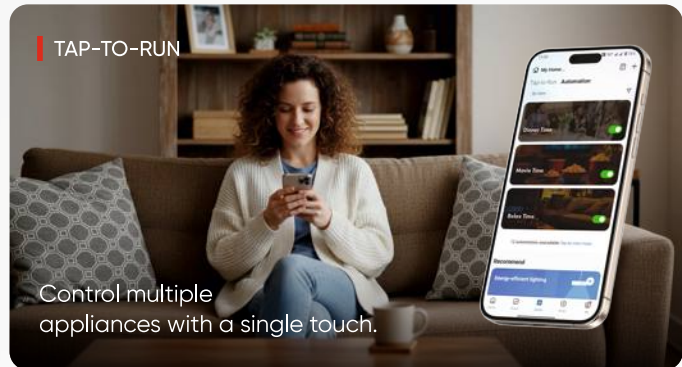

ICON CUSTOMIZATION

300+ Icon Choices, Perfect for Every Application.

RGB ICON

Choose icon colors that suit your mood.

BRIGHTNESS ADJUST

Adjust icon brightness for day or night.

CONVENIENCE

2-WAY SWITCH

Control the same light from two different switches

TAP-TO-RUN

Control multiple appliances with a single touch.

MEMORY FUNCTION

Remembers your last settings.

OFFLINE TIMER

Timer works offline too.

TIME SCHEDULING