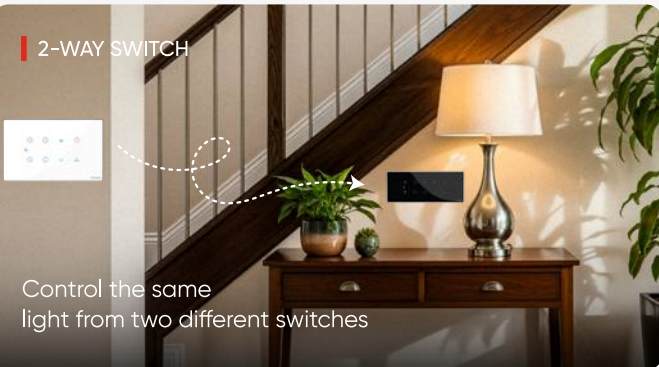

ICON CUSTOMIZATION

300+ Icon Choices, Perfect for Every Application.

RGB ICON

Choose icon colors that suit your mood.

BRIGHTNESS ADJUST

Adjust icon brightness for day or night.

CONVENIENCE

2-WAY SWITCH