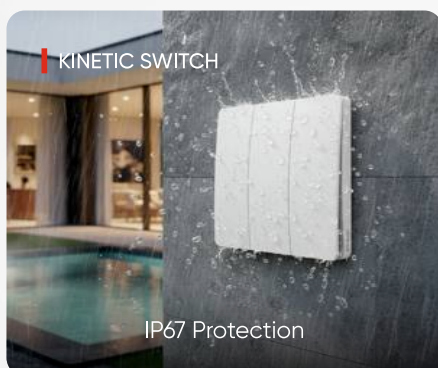

ZEN KINETIC SWITCH