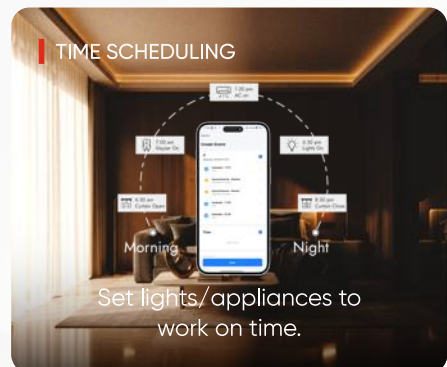

Control the same light from two different switches

TAP-TO-RUN

Control multiple appliances with a single touch.

MEMORY FUNCTION

Remembers your last settings.

OFFLINE TIMER

Timer works offline too.

TIME SCHEDULING

Set lights/appliances to work on time.

SAFETY & ALERTS

EMERGENCY ALERT

Sends instant safety alerts.

HEAVY LOAD CAPACITY

Handles high-power appliances like ACs and geysers.

NOTIFICATION ALERT

Quick updates for your devices.