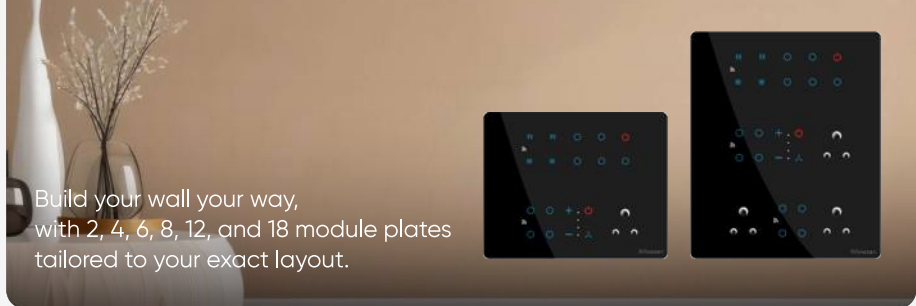

PERSONALIZATION

WALLPAPER CUSTOMIZATION

Add personal designs to your touch panel.

MODULER PLATE CUSTOMIZATION

Build your wall your way, with 2, 4, 6, 8, 12, and 18 module plates tailored to your exact layout.

ICON CUSTOMIZATION

300+ Icon Choices, Perfect for Every Application.