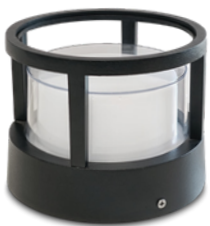

INDU LED POST TOP (6" Round)

| 1Yr Warranty

Item Code	Color	Dimension (mm)	Pkg Qty	MRP / PC
12c - 2050	Black - White	165x165x125	30 Nos	₹ 2350

C Y for LED Colours

| 12 WATTS

| IP65 - Water Proof

| Aluminium Body

| Direct Mount