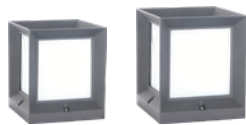

AERIS LED POST TOP (6 & 9" Square)

1 Yr Warranty

Item Code	Color	Dimension (mm)	Pkg Qty	MRP / PC
12c - 2012	Grey - White	160x160x190	20 Nos	₹ 3120
30c - 2013	Grey - White	225x225x270	12 Nos	₹ 5300

Suffix "C Y" for LED Colours

- 12/30 WATTS
- IP65 - Water Proof
- Aluminium Body
- Direct Mount