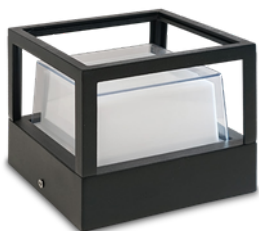

INDU LED POST TOP (6" Square)

| 1Yr Warranty

Item Code	Color	Dimension (mm)	Pkg Qty	MRP / PC
12c - 2070	Black - White	160x160x125	30 Nos	₹ 2350

C Y for LED Colours

| 12 WATTS

| IP65 - Water Proof

| Aluminium Body

| Direct Mount