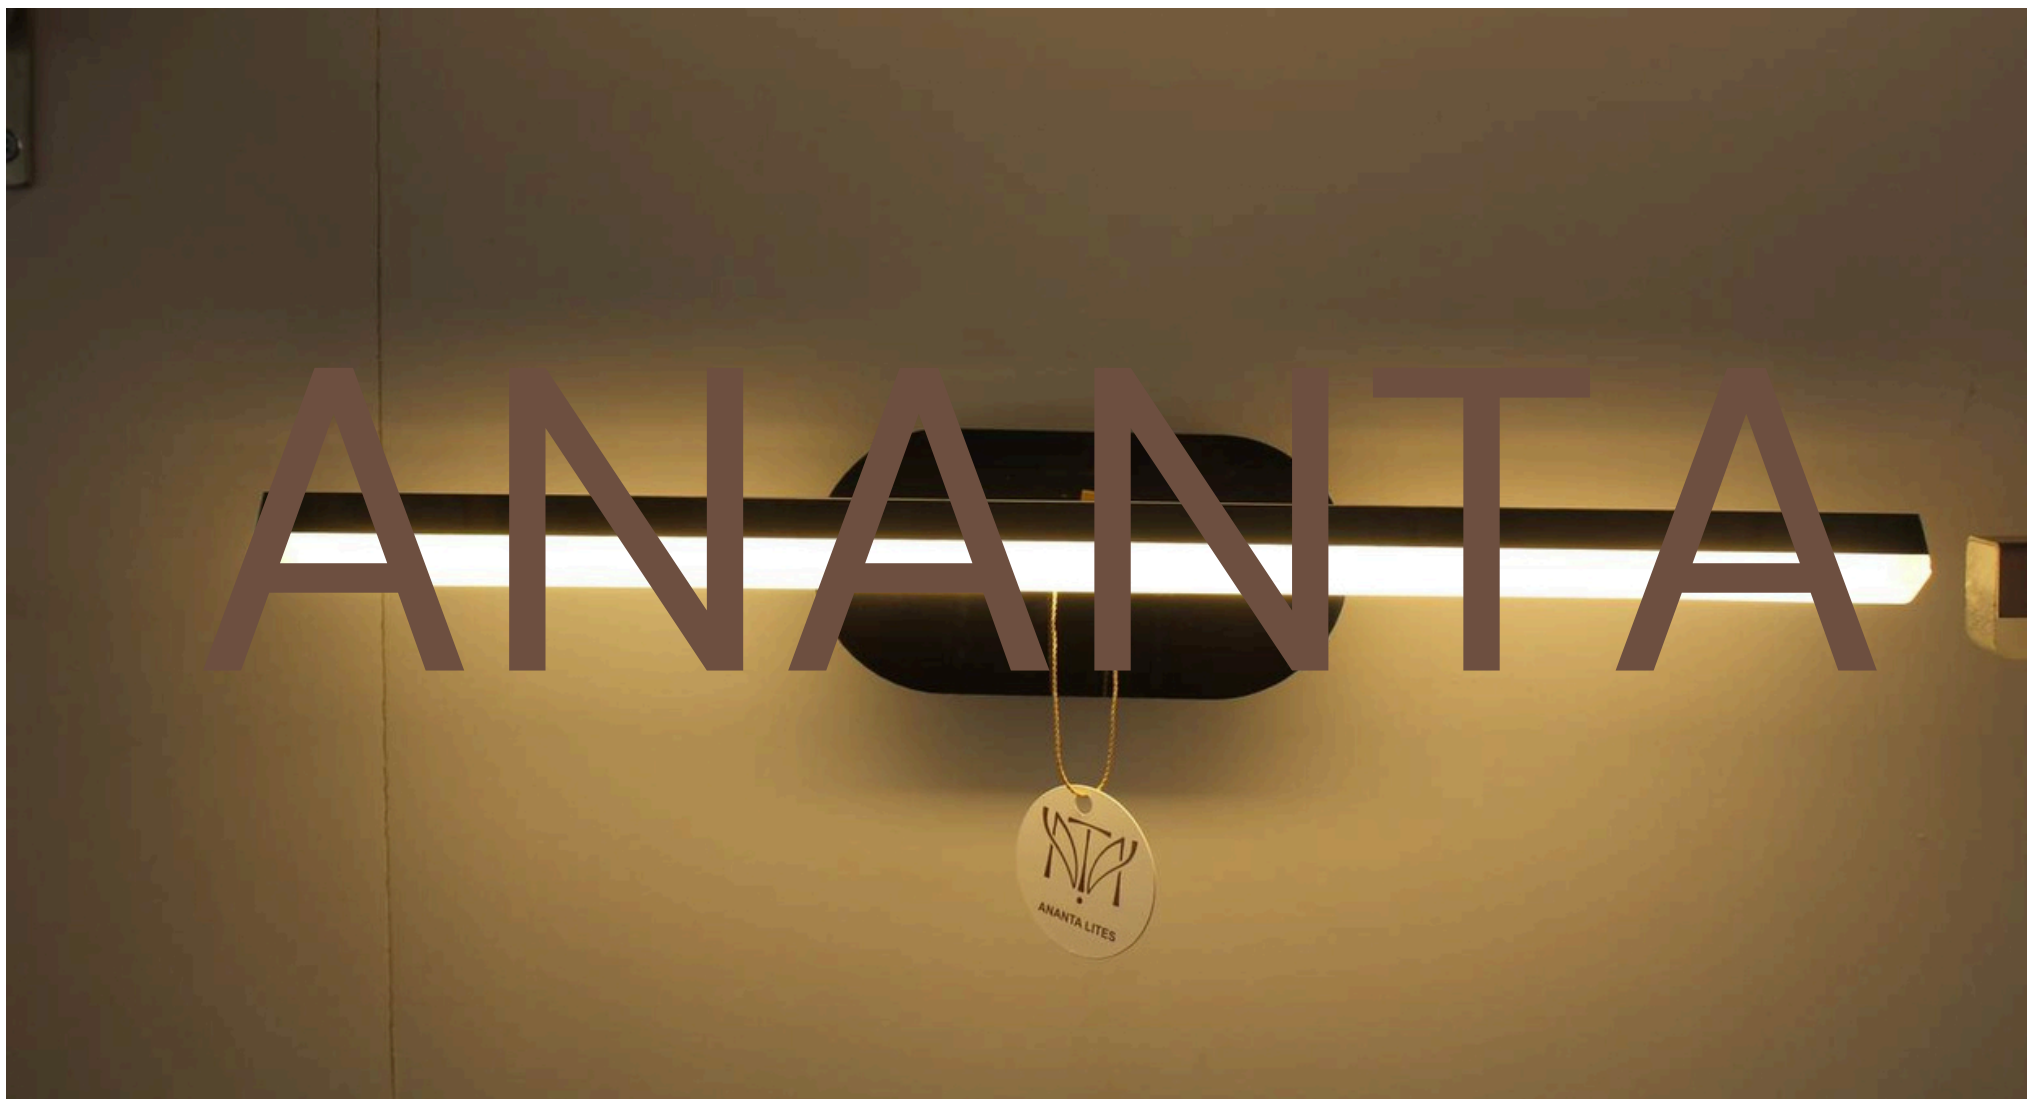

MODEL NO	AN-135/12
BODY COLOR	TITANIUM BLACK
LAMP	3000K LED
DIMENSIONS	W*410MM
VALUE	3300/-