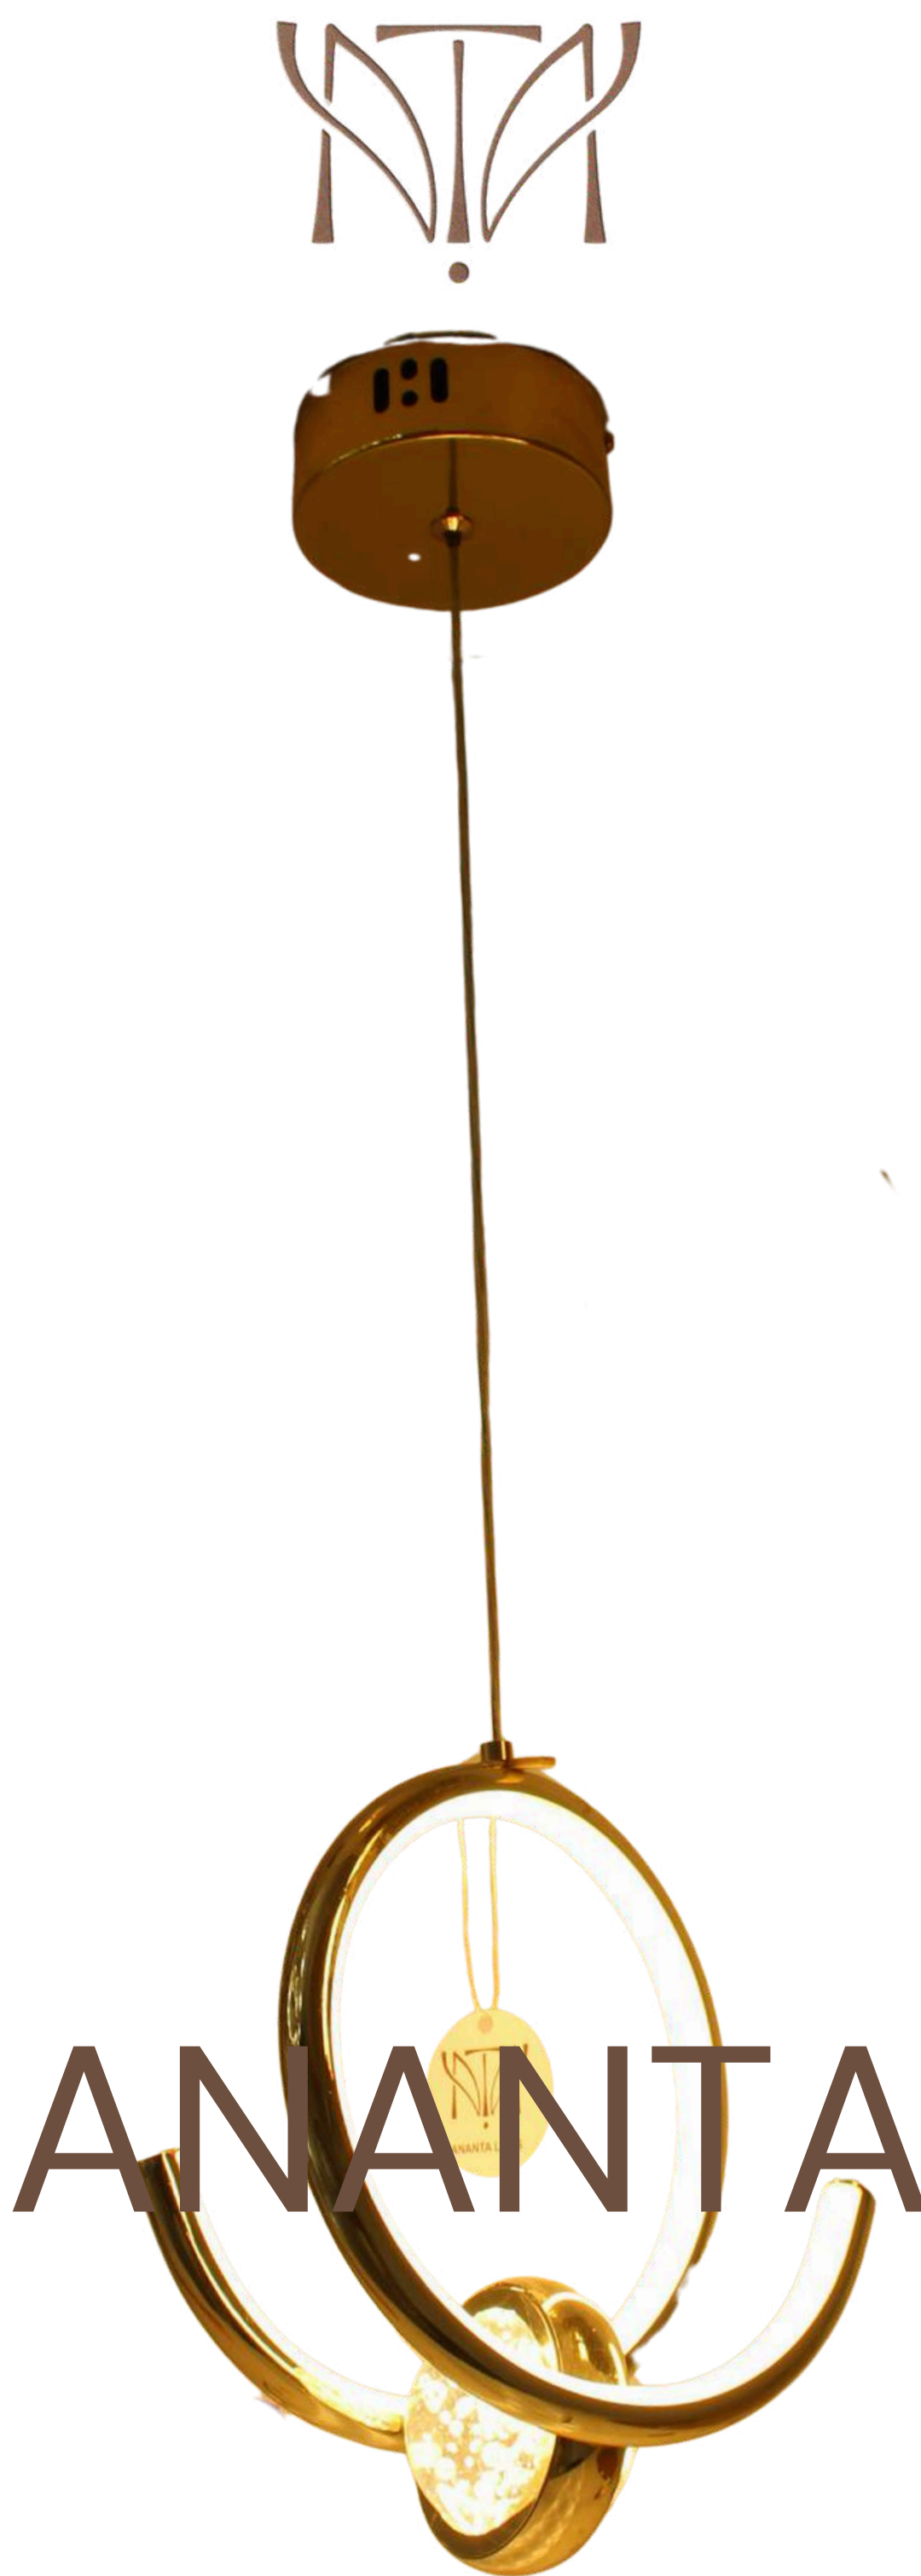

MODEL NO	AN-3443
BODY COLOR	GOLD
LAMP	TRI COLOUR LED
DIMENSIONS	H*300MM X W*190MM
VALUE	3400/-