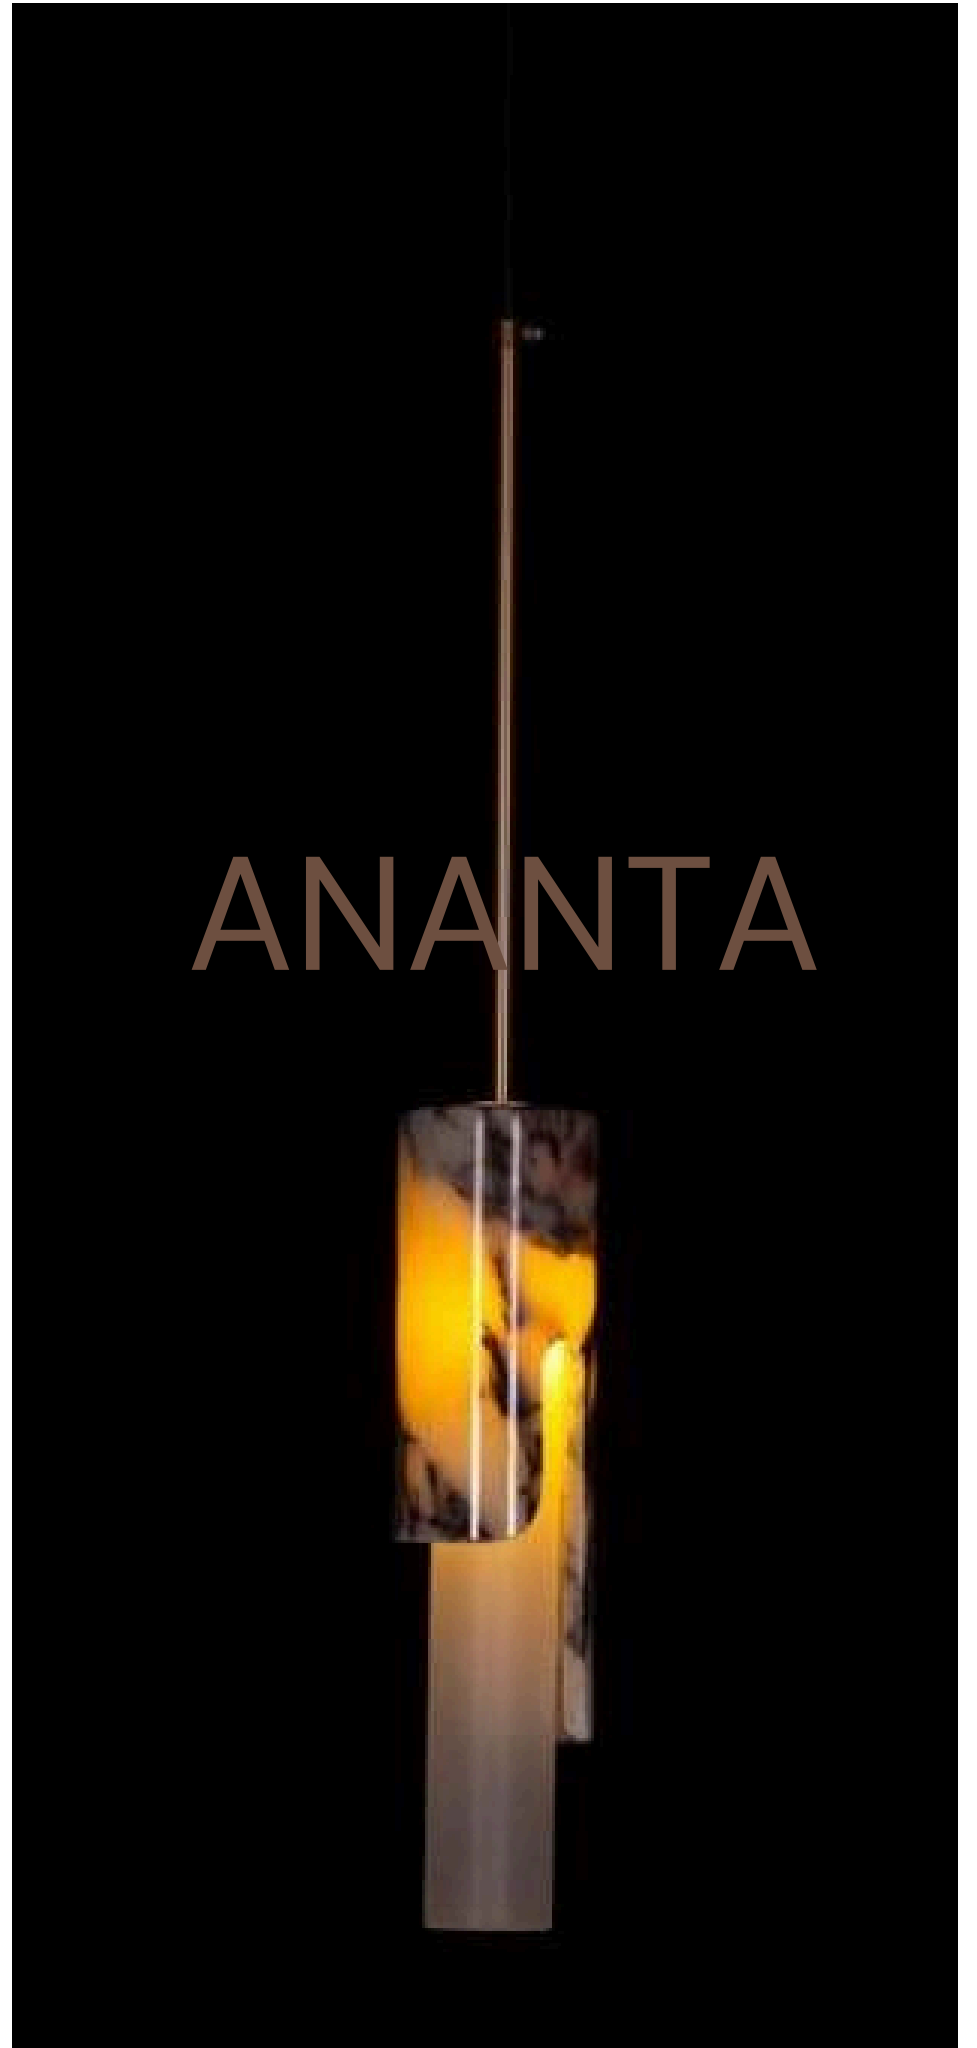

MODEL NO	AN-0314
BODY COLOR	BLACK
MATERIAL	MARBLE
LAMP	LED 3000K
DIMENSIONS	H*650MM X W*100MM
VALUE	15120/-