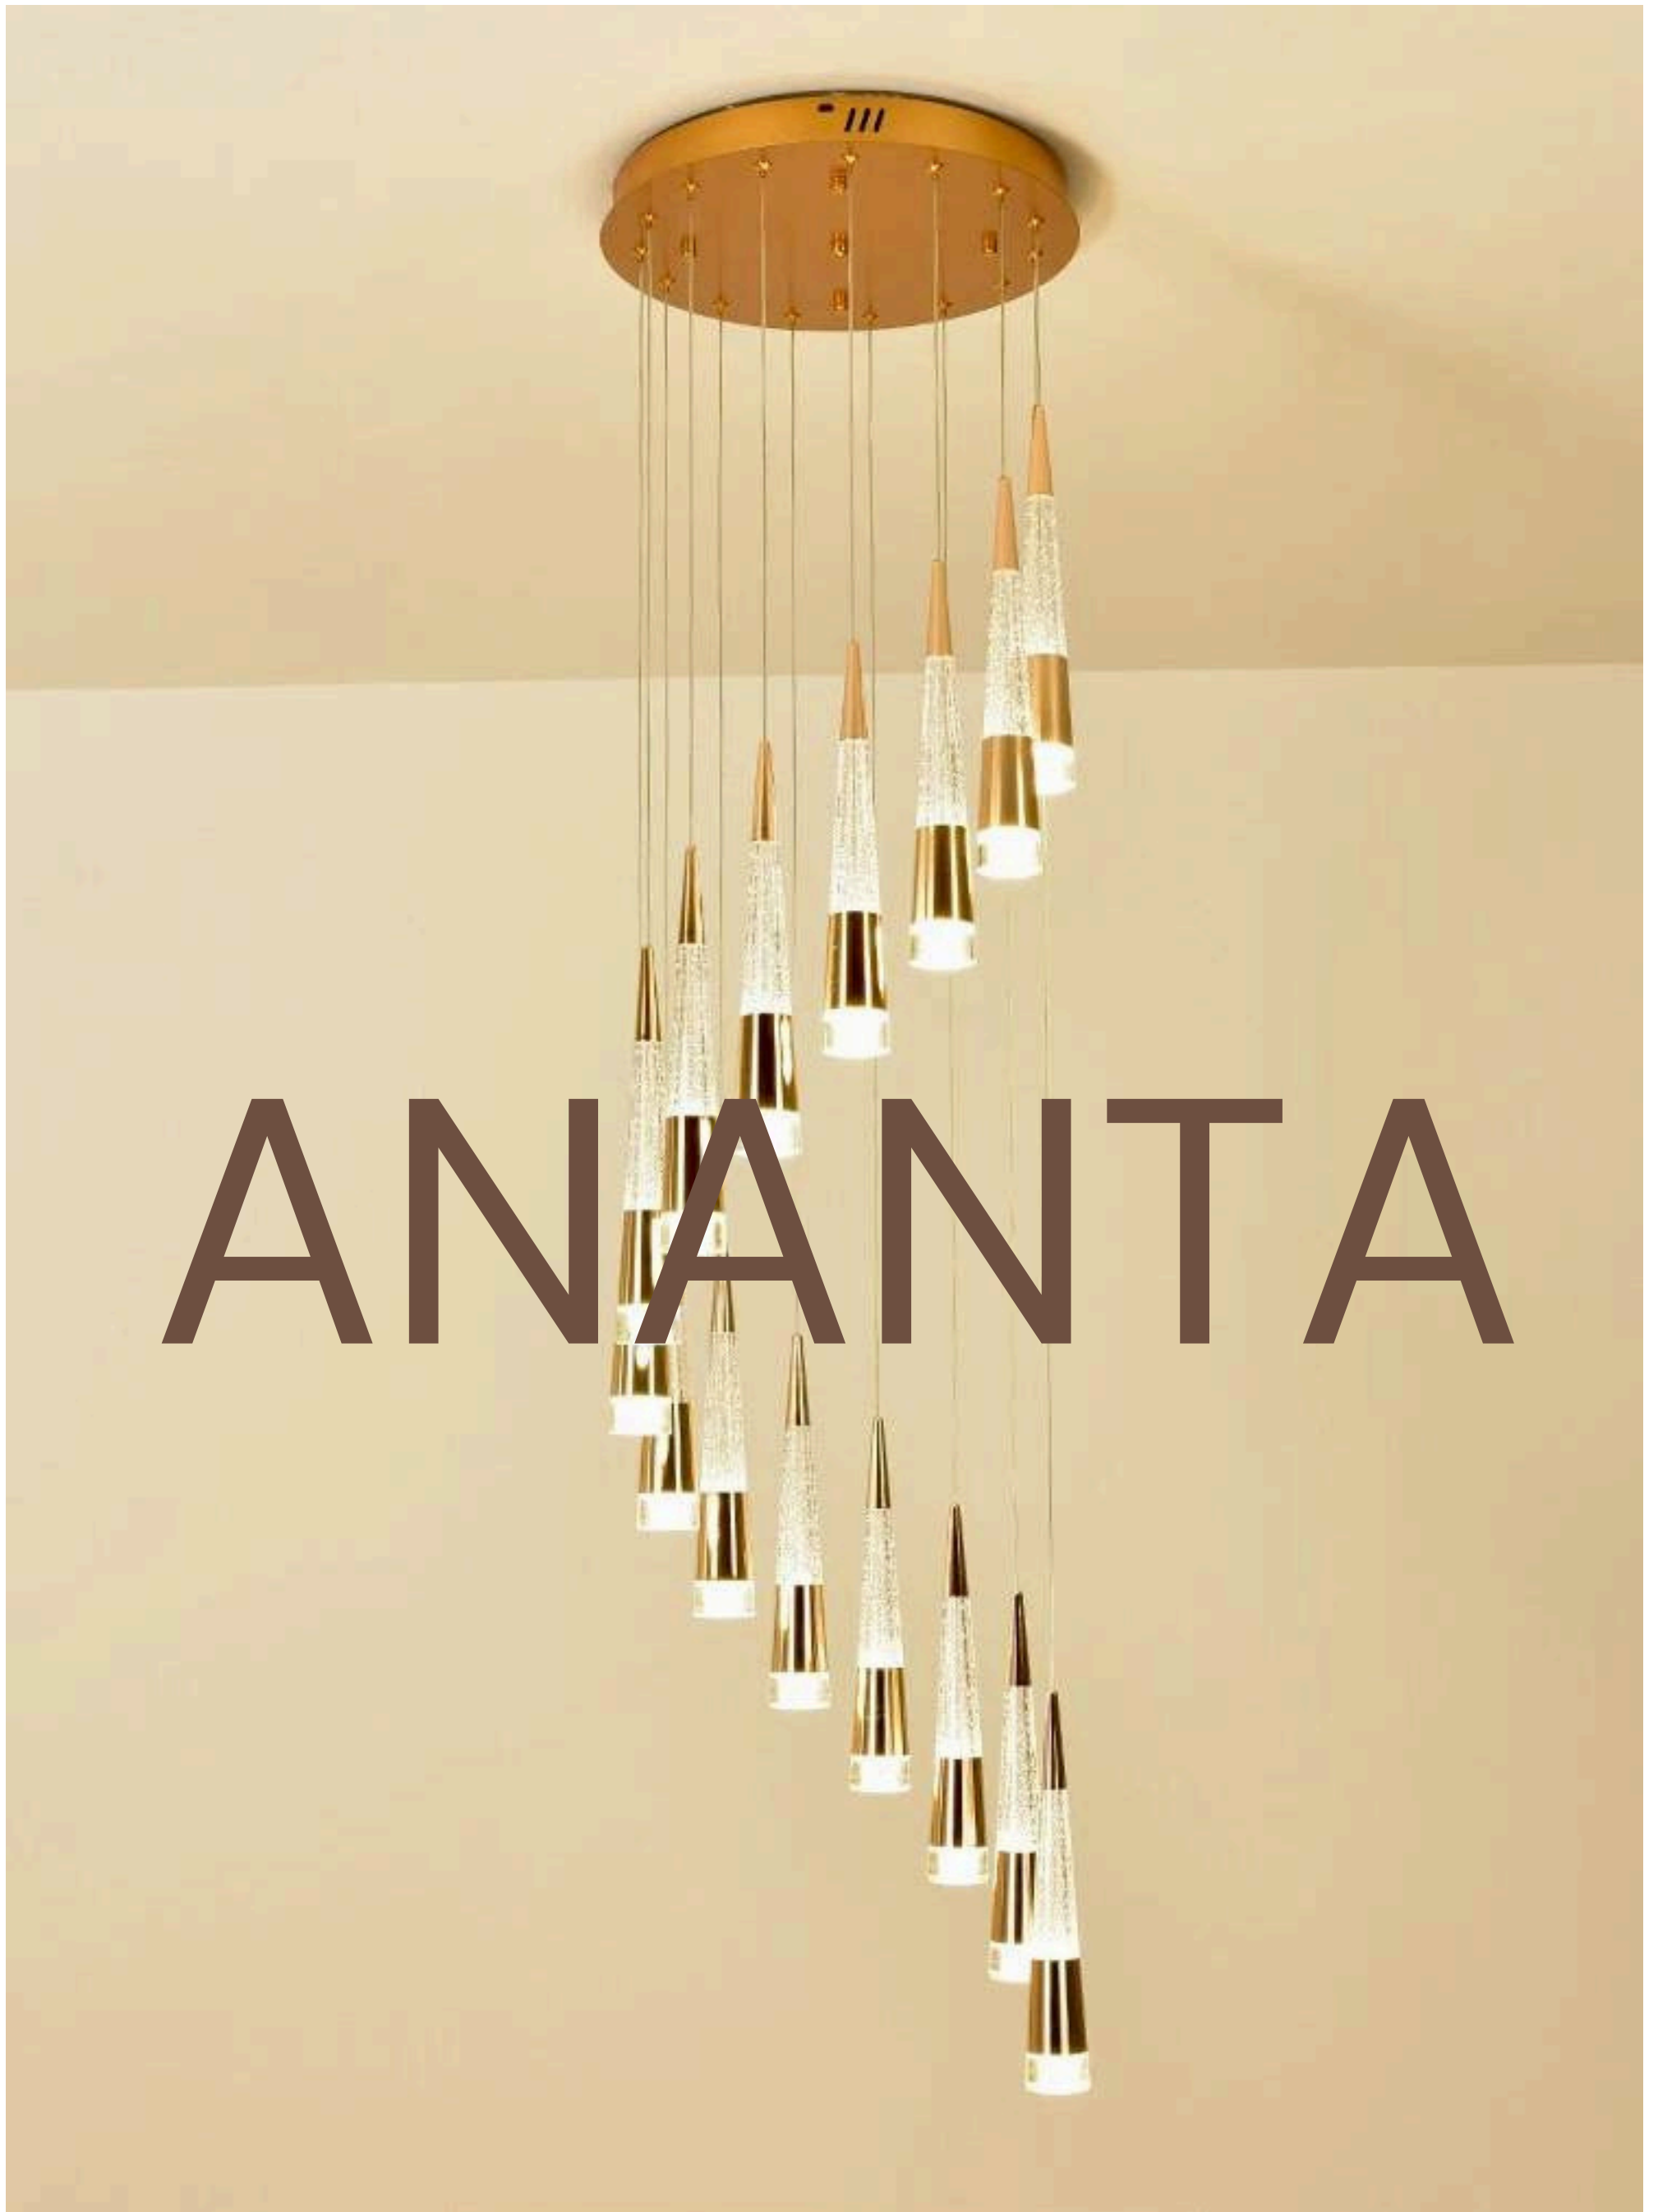

MODEL NO	AN-L10
BODY COLOR	GOLD
LAMP	TRI COLOUR LED
DIMENSIONS	BASE D*550MM
VALUE	16100/-