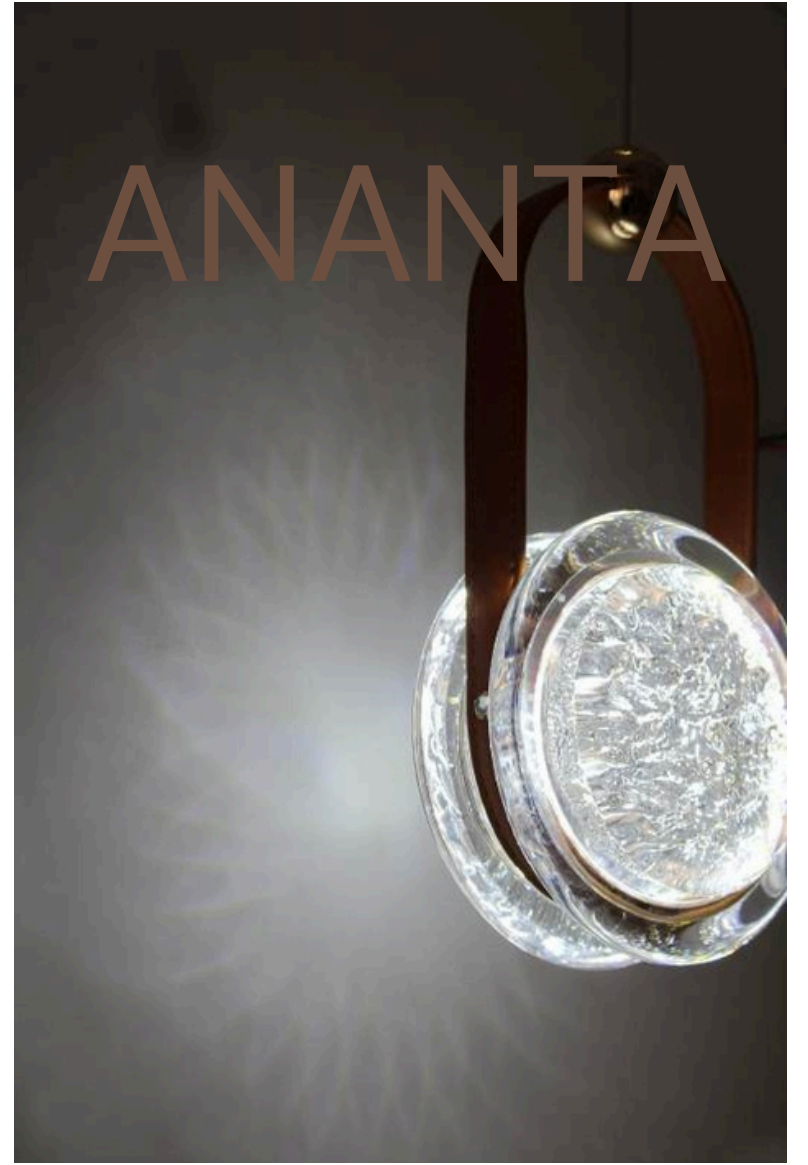

MODEL NO	AN-2132L
BODY COLOR	BROWN
LAMP	TRI COLOUR LED
DIMENSIONS	H*320MM X W*160MM
VALUE	10080/-