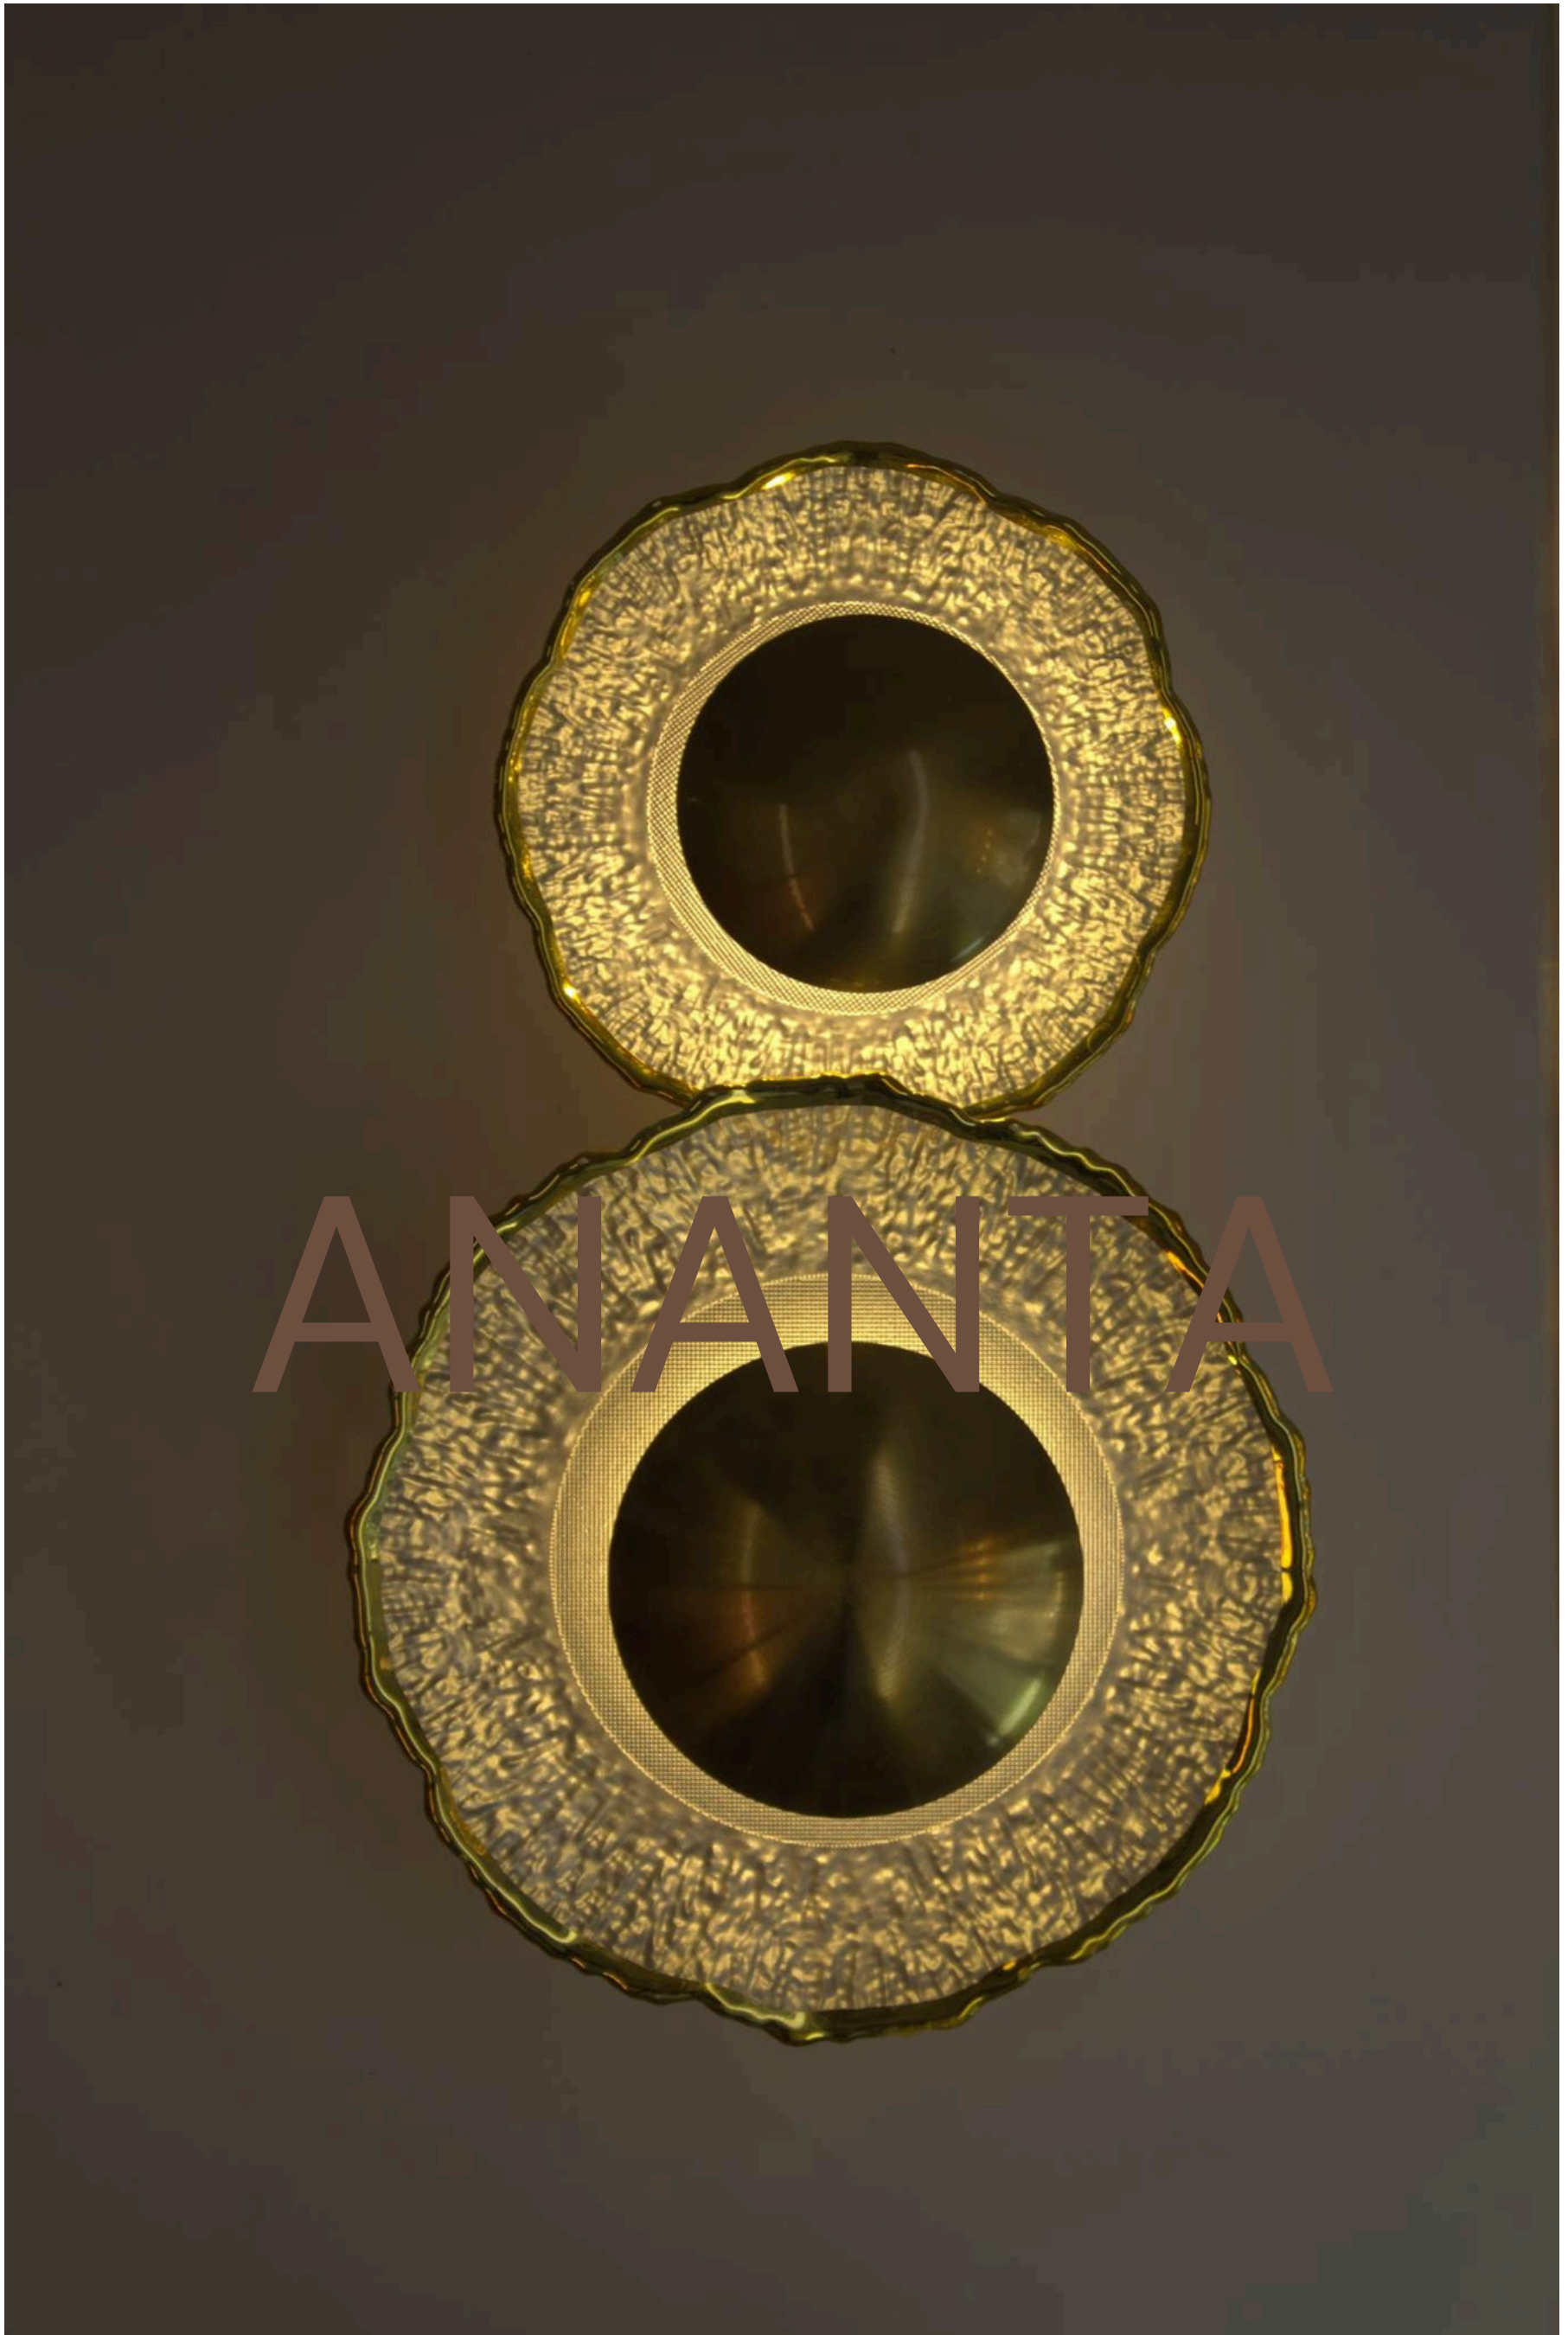

MODEL NO	AN-3277
BODY COLOR	PURPLE + GOLD
LAMP	TRI COLOUR LED
DIMENSIONS	H*350MM X W*210MM
VALUE	4176/-