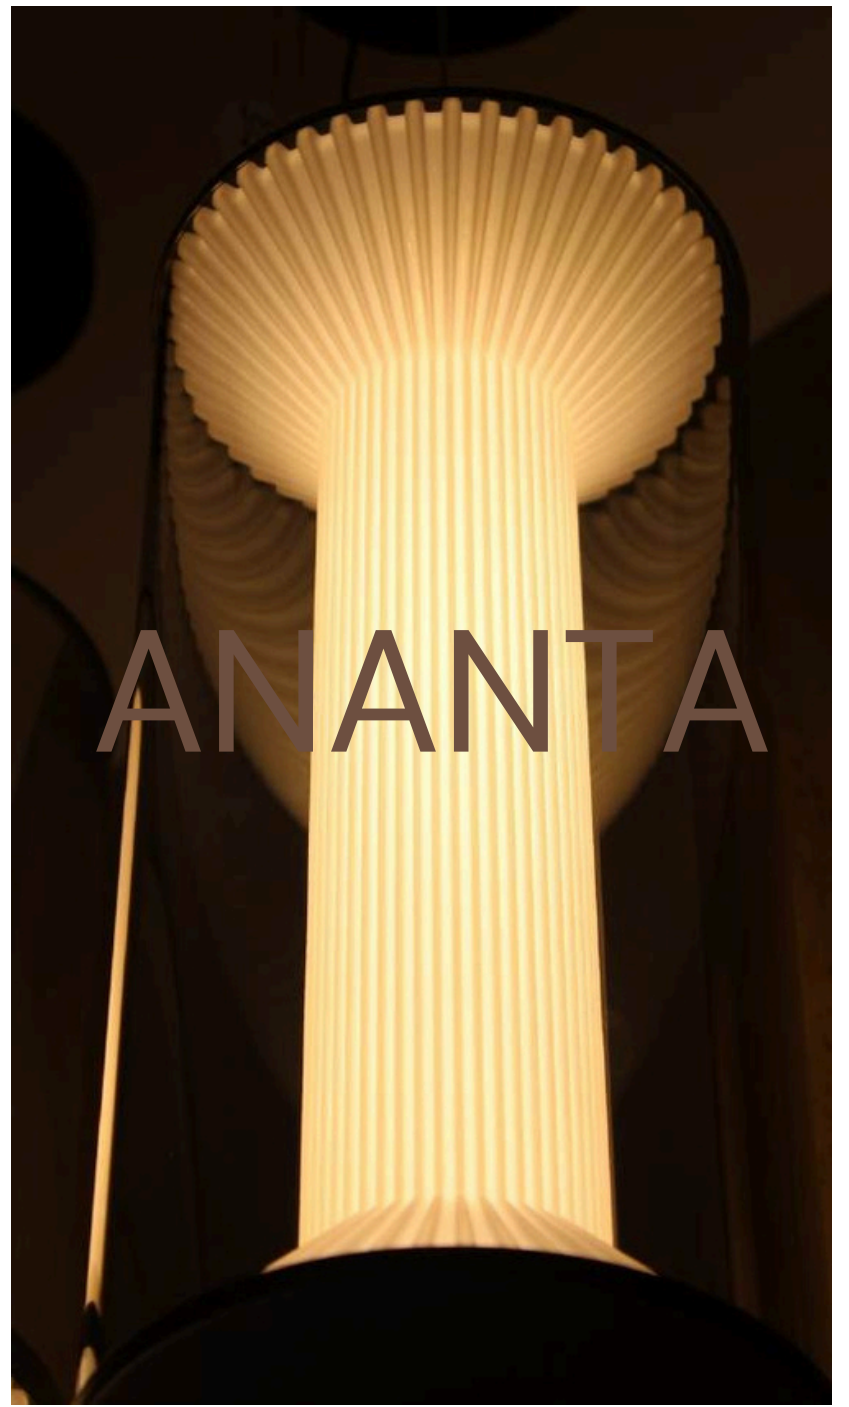

MODEL NO	AN-12540/1
BODY COLOR	BLACK
LAMP	3000K LED
DIMENSIONS	H*350MM X D*150MM
VALUE	6900/-