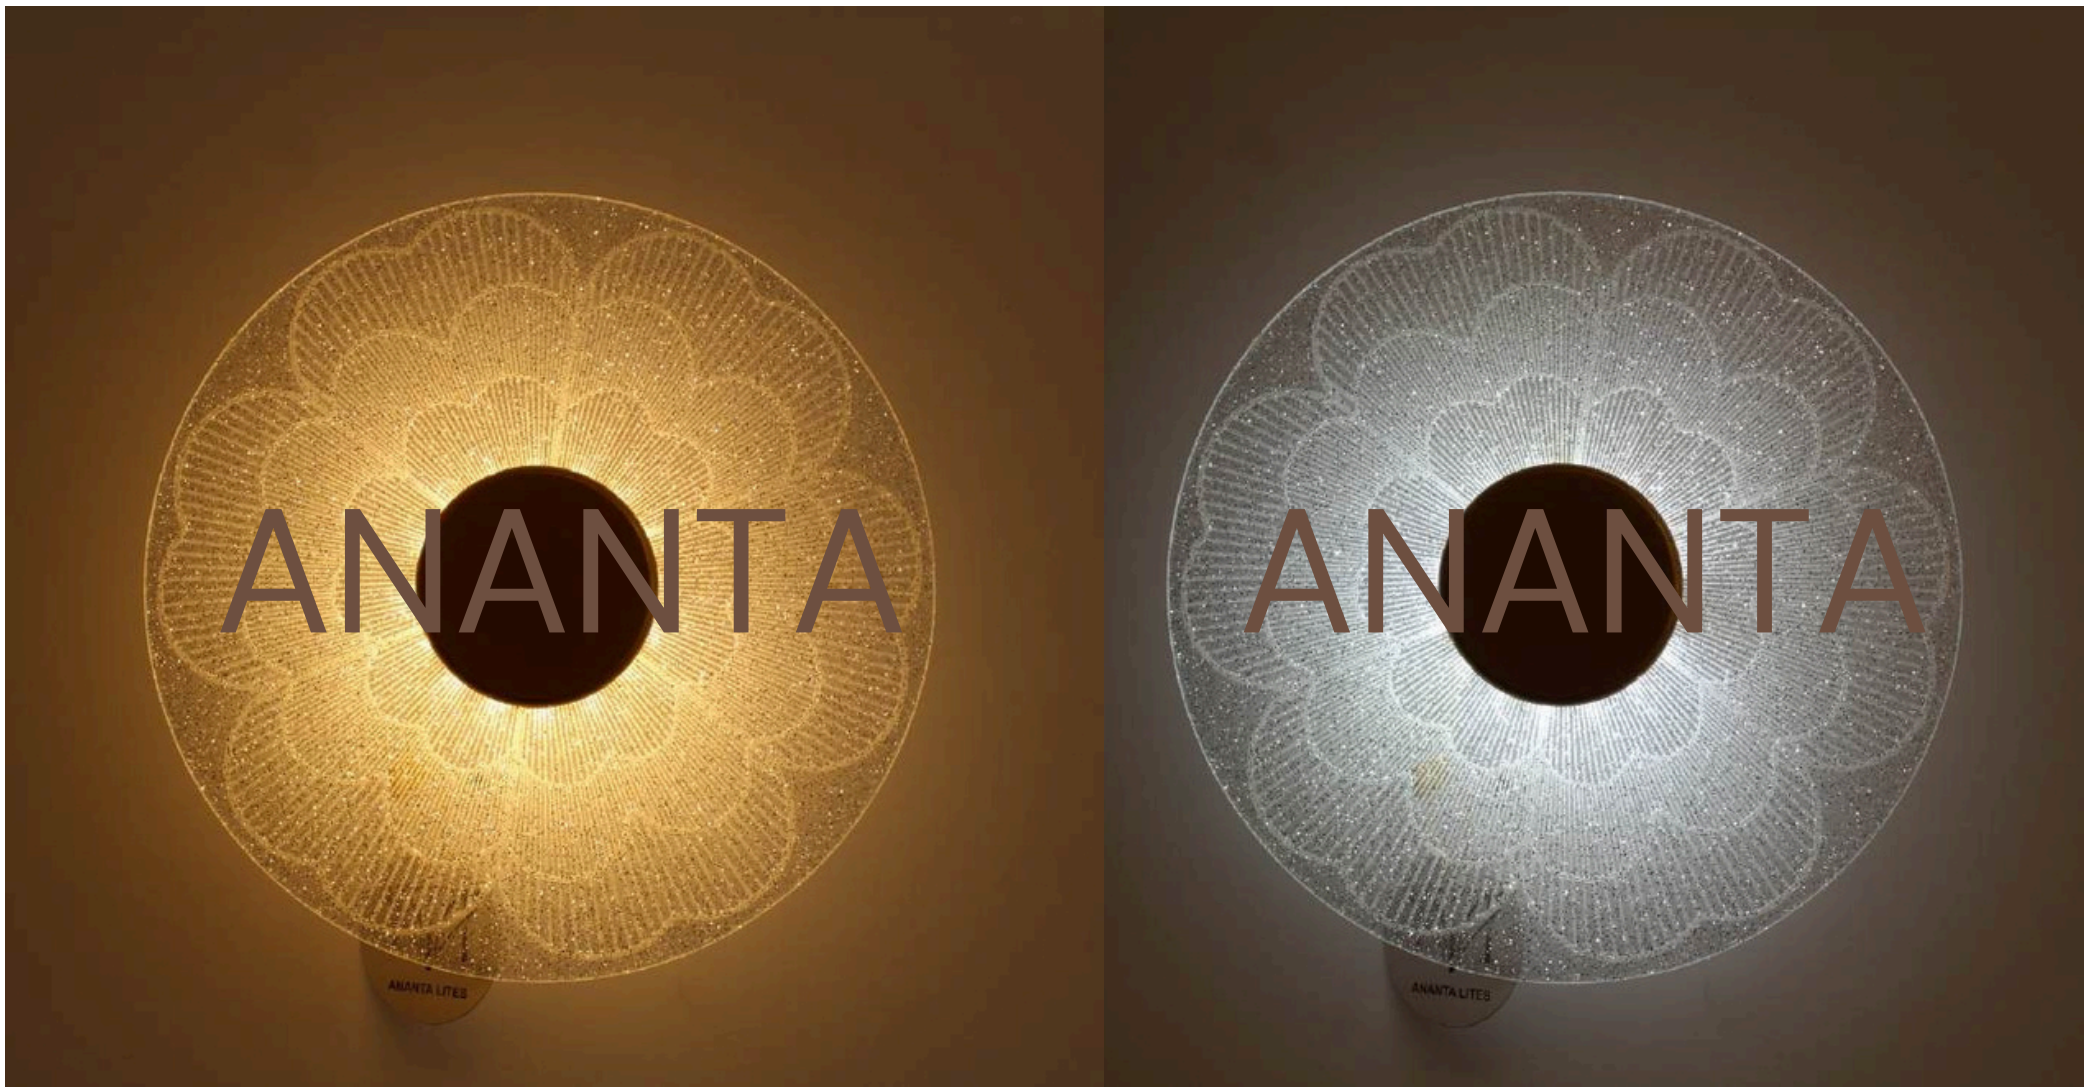

MODEL NO	AN-2906
BODY COLOR	GOLD
LAMP	TRI COLOUR LED
DIMENSIONS	W*200MM
VALUE	1650/-