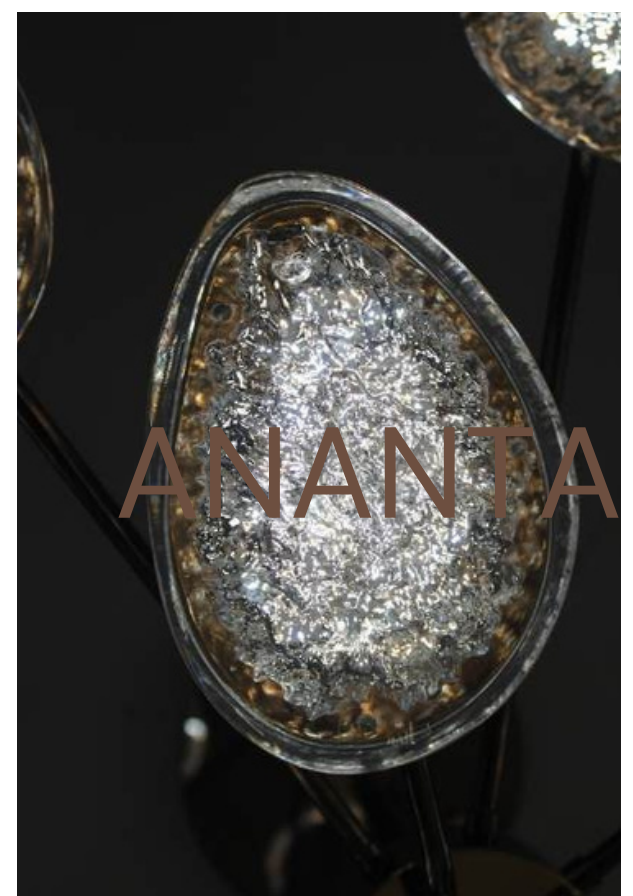

MODEL NO	AN-2321-8+4
BODY COLOR	TITANIUM BLACK
LAMP	TRI COLOUR LED WITH RC
MATERIAL	HARD SILICONE
DIMENSIONS	D*850MM
VALUE	63360/-