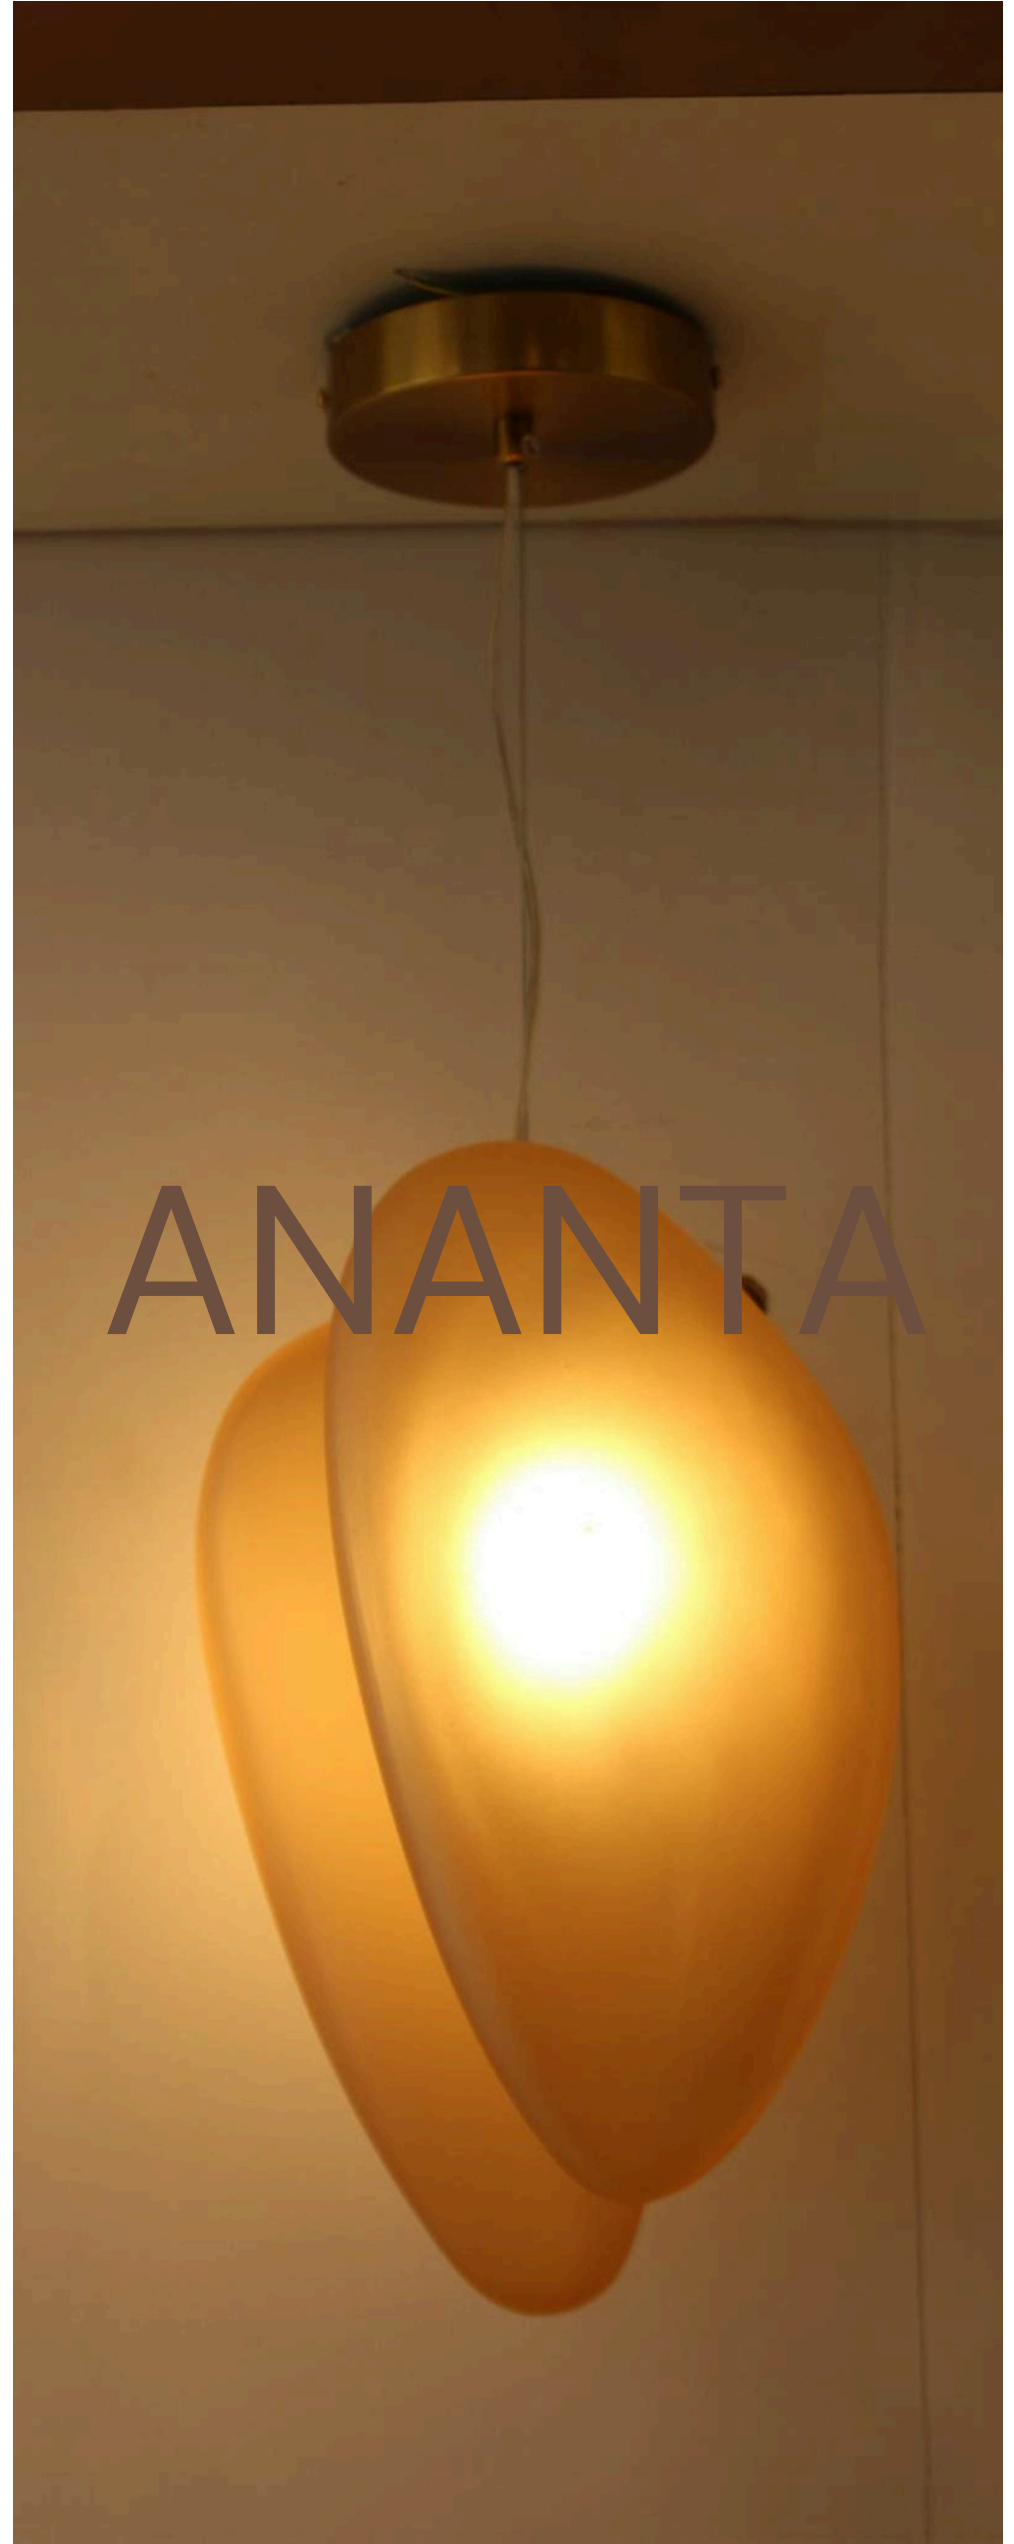

MODEL NO	AN-6618
BODY COLOR	BROWN
LAMP	TRI COLOUR LED
DIMENSIONS	H*320MM X W*200MM
VALUE	16560/-