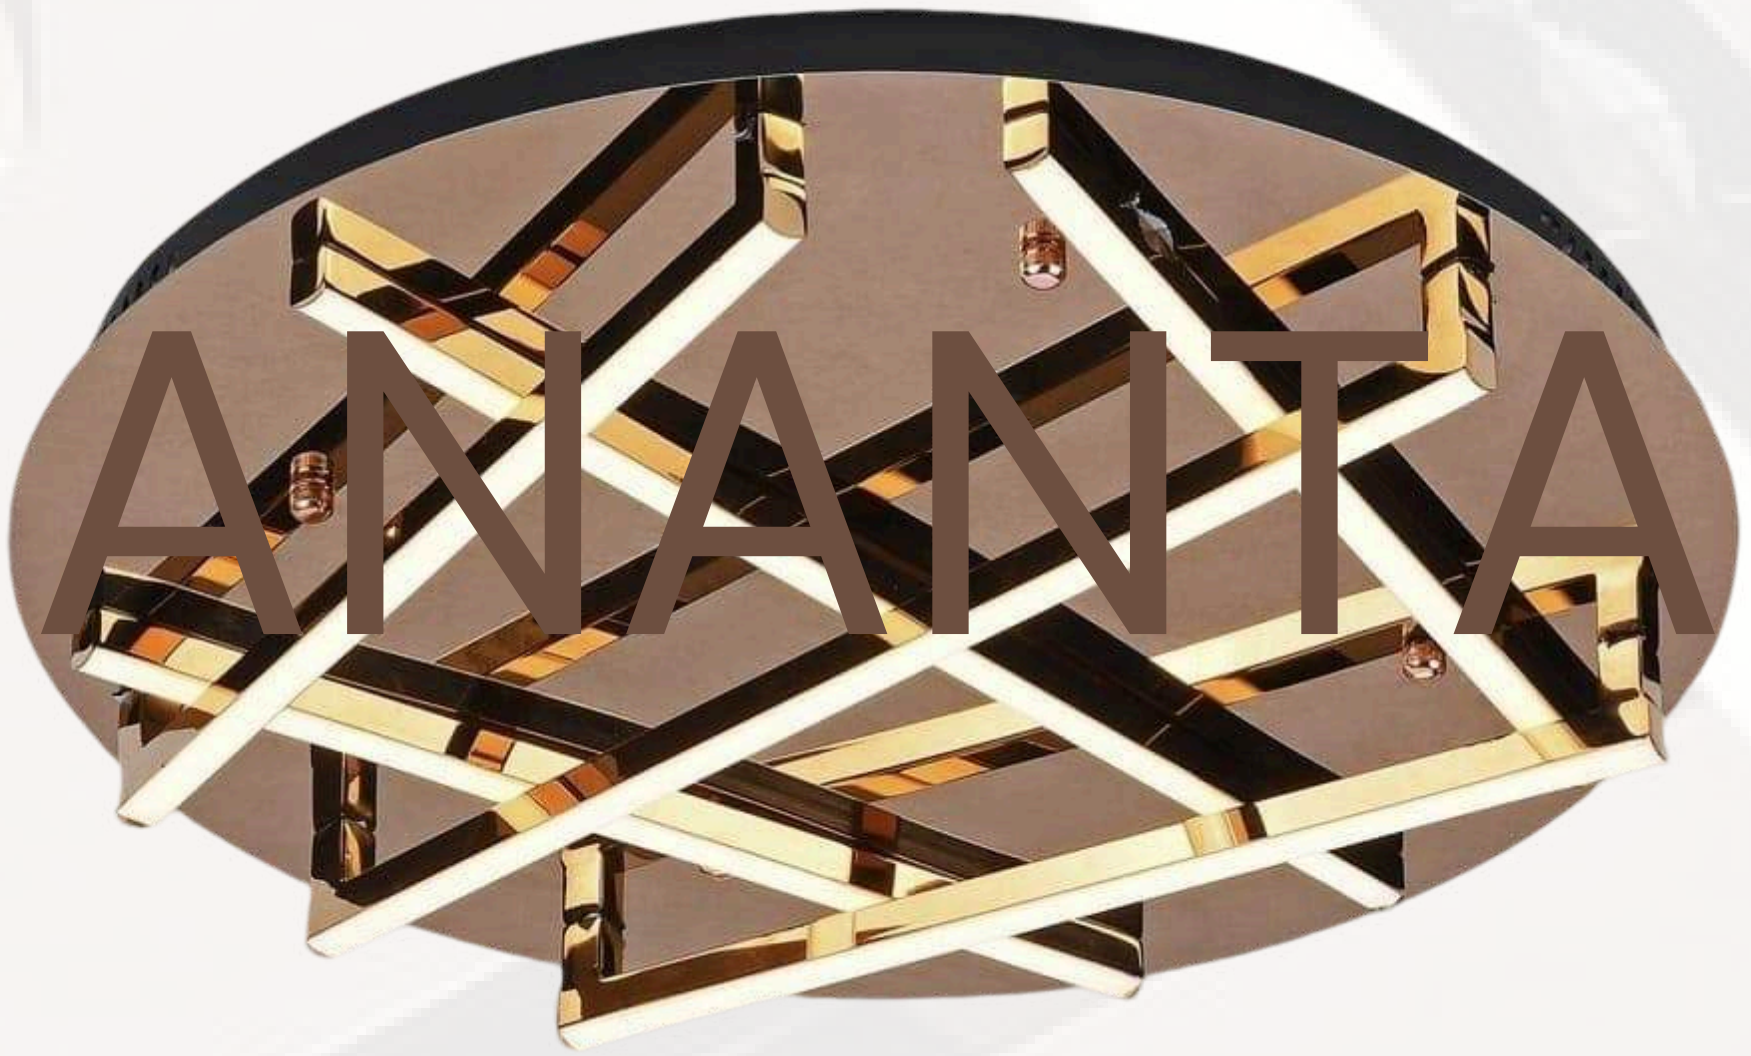

ANANTA

ANANTA

MODEL NO	AN-726
BODY COLOR	ROSE GOLD
LAMP	TRI COLOUR LED (WITH REMOTE)
DIMENSIONS	D*550MM
VALUE	30000/-