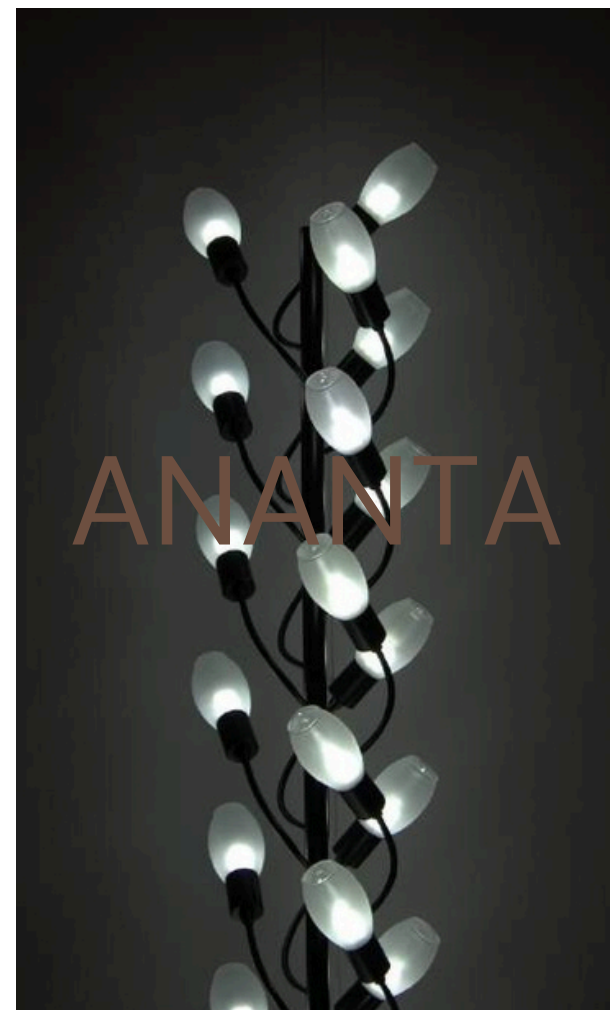

MODEL NO	AN-10022
BODY COLOR	BLACK
LAMP	TRI COLOUR LED
DIMENSIONS	H*1500MM X W*200MM
VALUE	24840/-