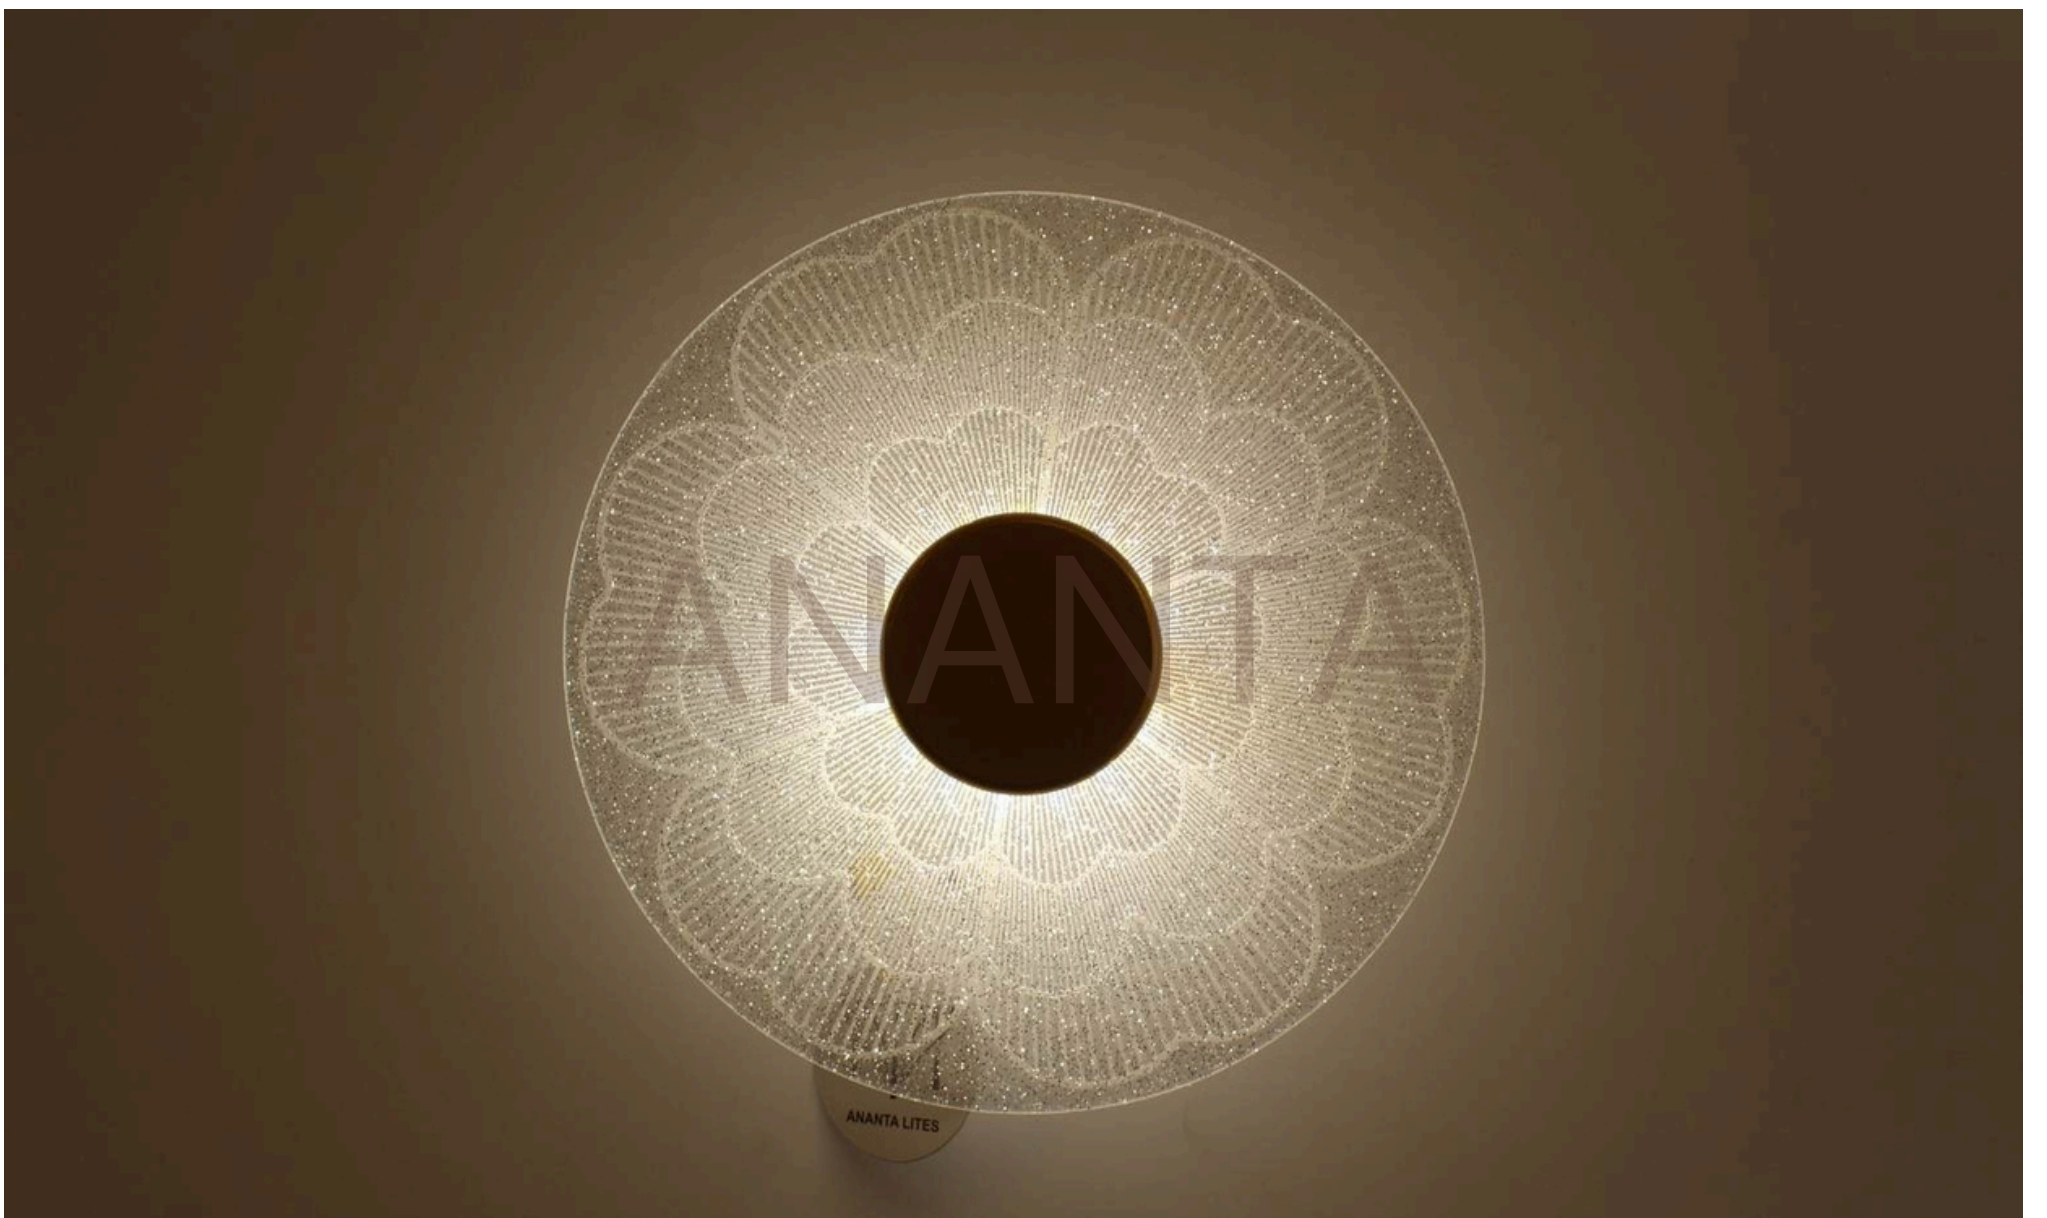

MODEL NO	AN-2906
BODY COLOR	GOLD
LAMP	TRI COLOUR LED
DIMENSIONS	W*200MM
VALUE	1650/-