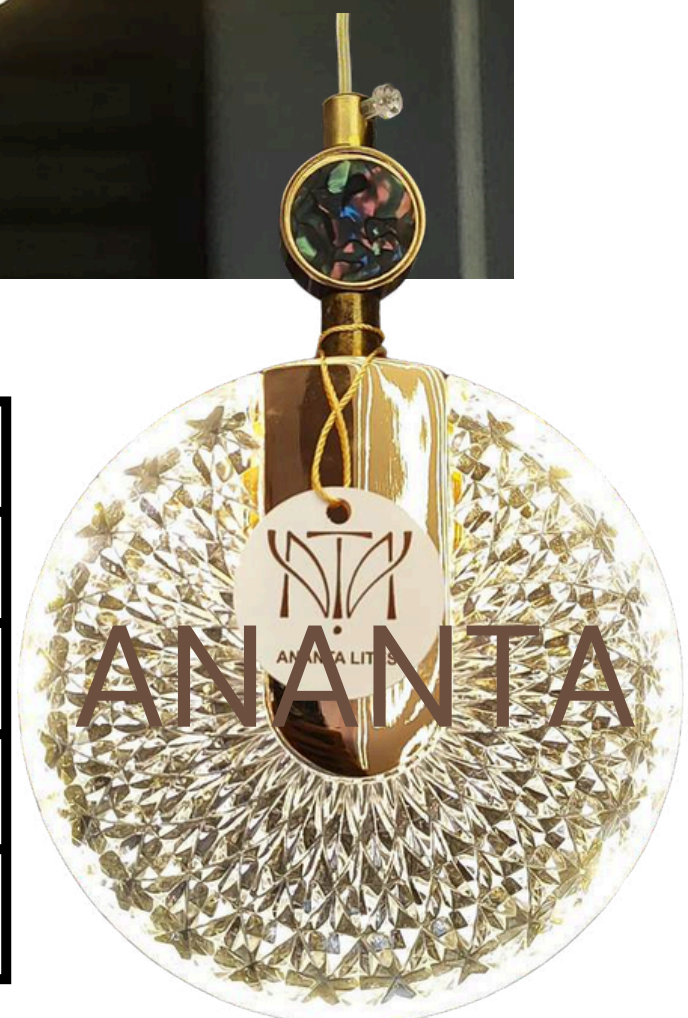

MODEL NO	AN-762
BODY COLOR	FRENCH GOLD
LAMP	TRI COLOUR LED
DIMENSIONS	D*150MM
VALUE	5340/-