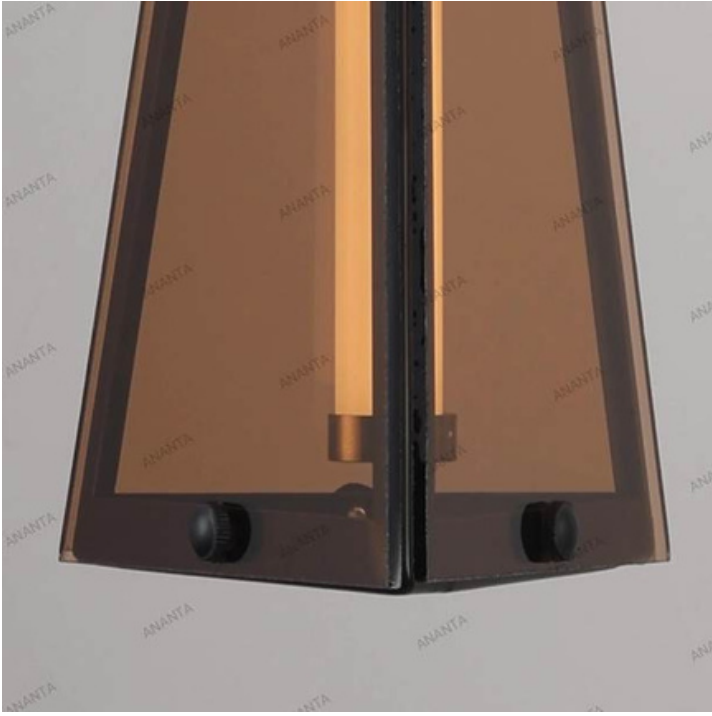

MODEL NO	AN-265
BODY COLOR	BLACK
LAMP	LED 4000K
DIMENSIONS	H*300MM X W*120MM
VALUE	6400/-