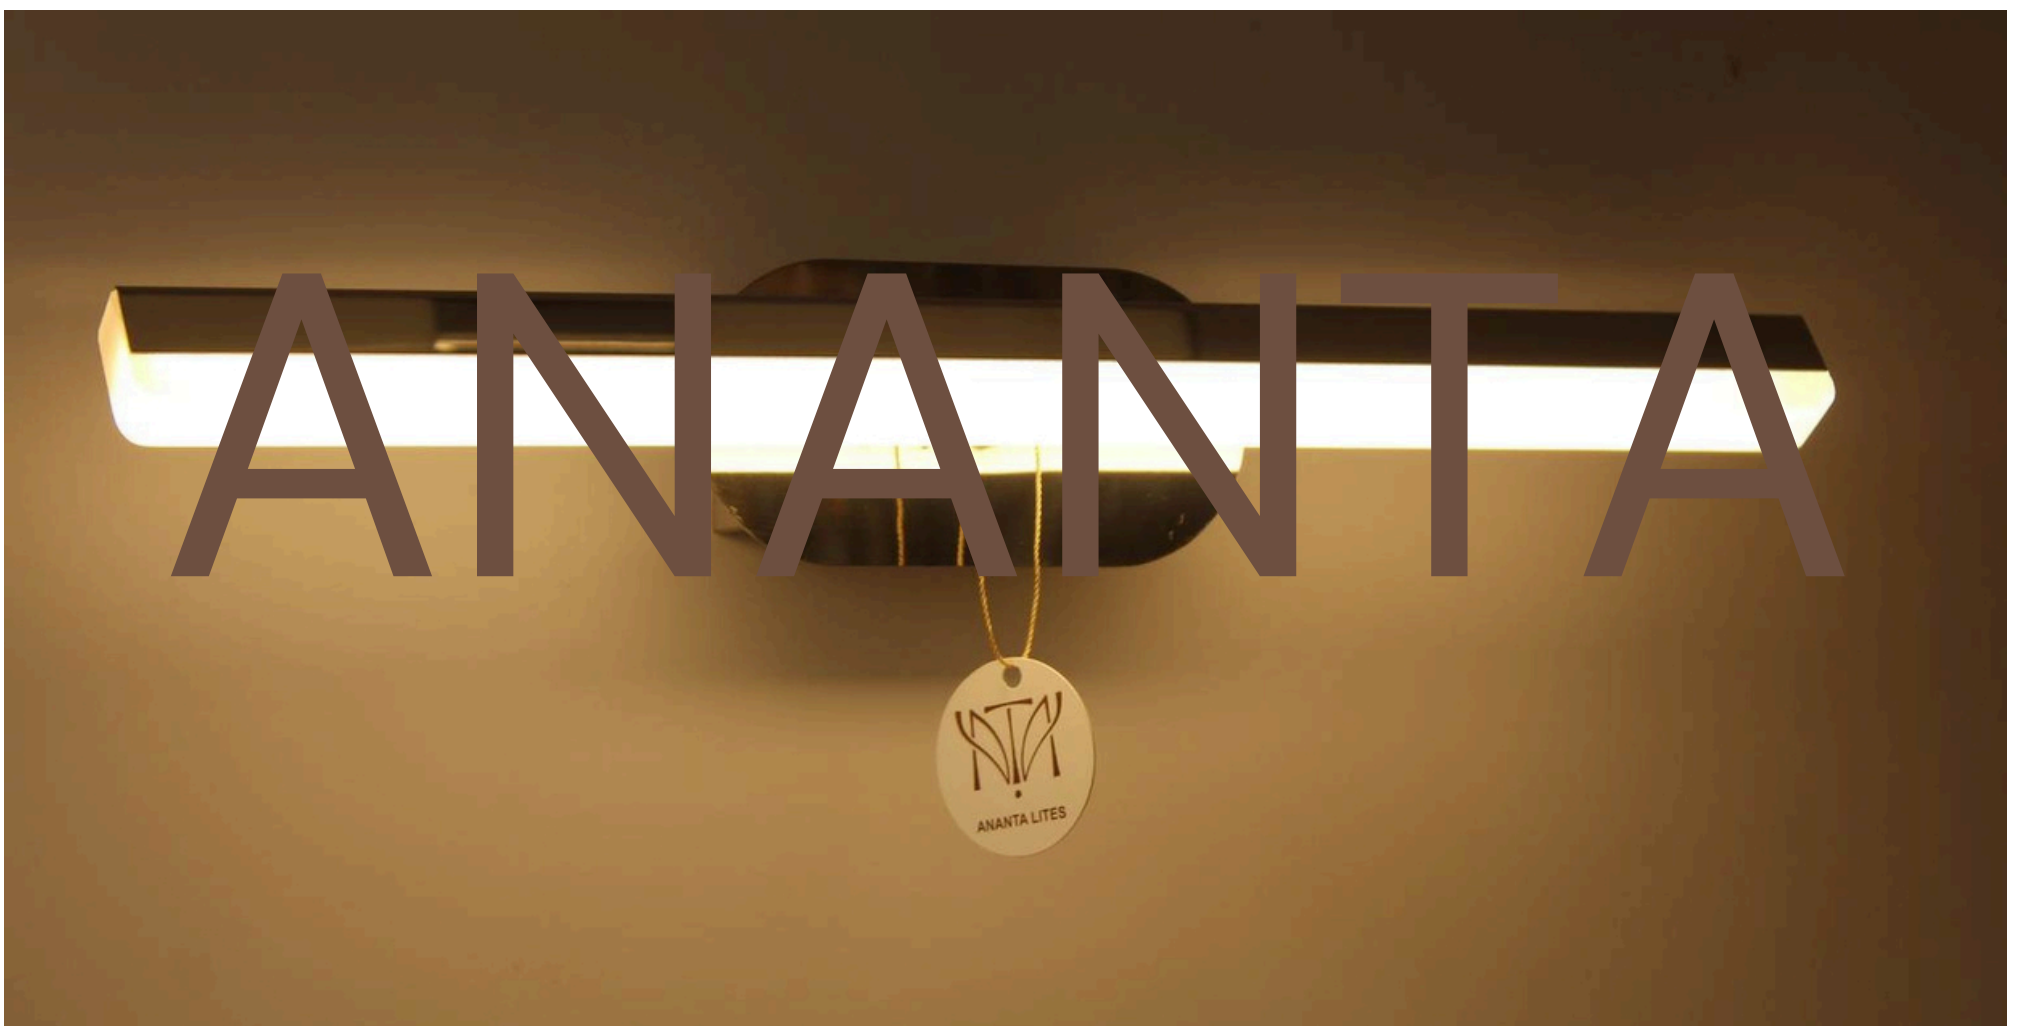

ANANITA

MODEL NO	AN-931
BODY COLOR	BLACK & FRENCH GOLD
LAMP	3000K LED
DIMENSIONS	D 500 MM
VALUE	60000/

MODEL NO	AN-145/20
BODY COLOR	CHROME
LAMP	TRI COLOUR LED
DIMENSIONS	W*420M
VALUE	3150/-

MODEL NO	AN-976
BODY COLOR	GOLD
LAMP	TRI COLOUR LED
DIMENSIONS	W*420MM
VALUE	2125/-