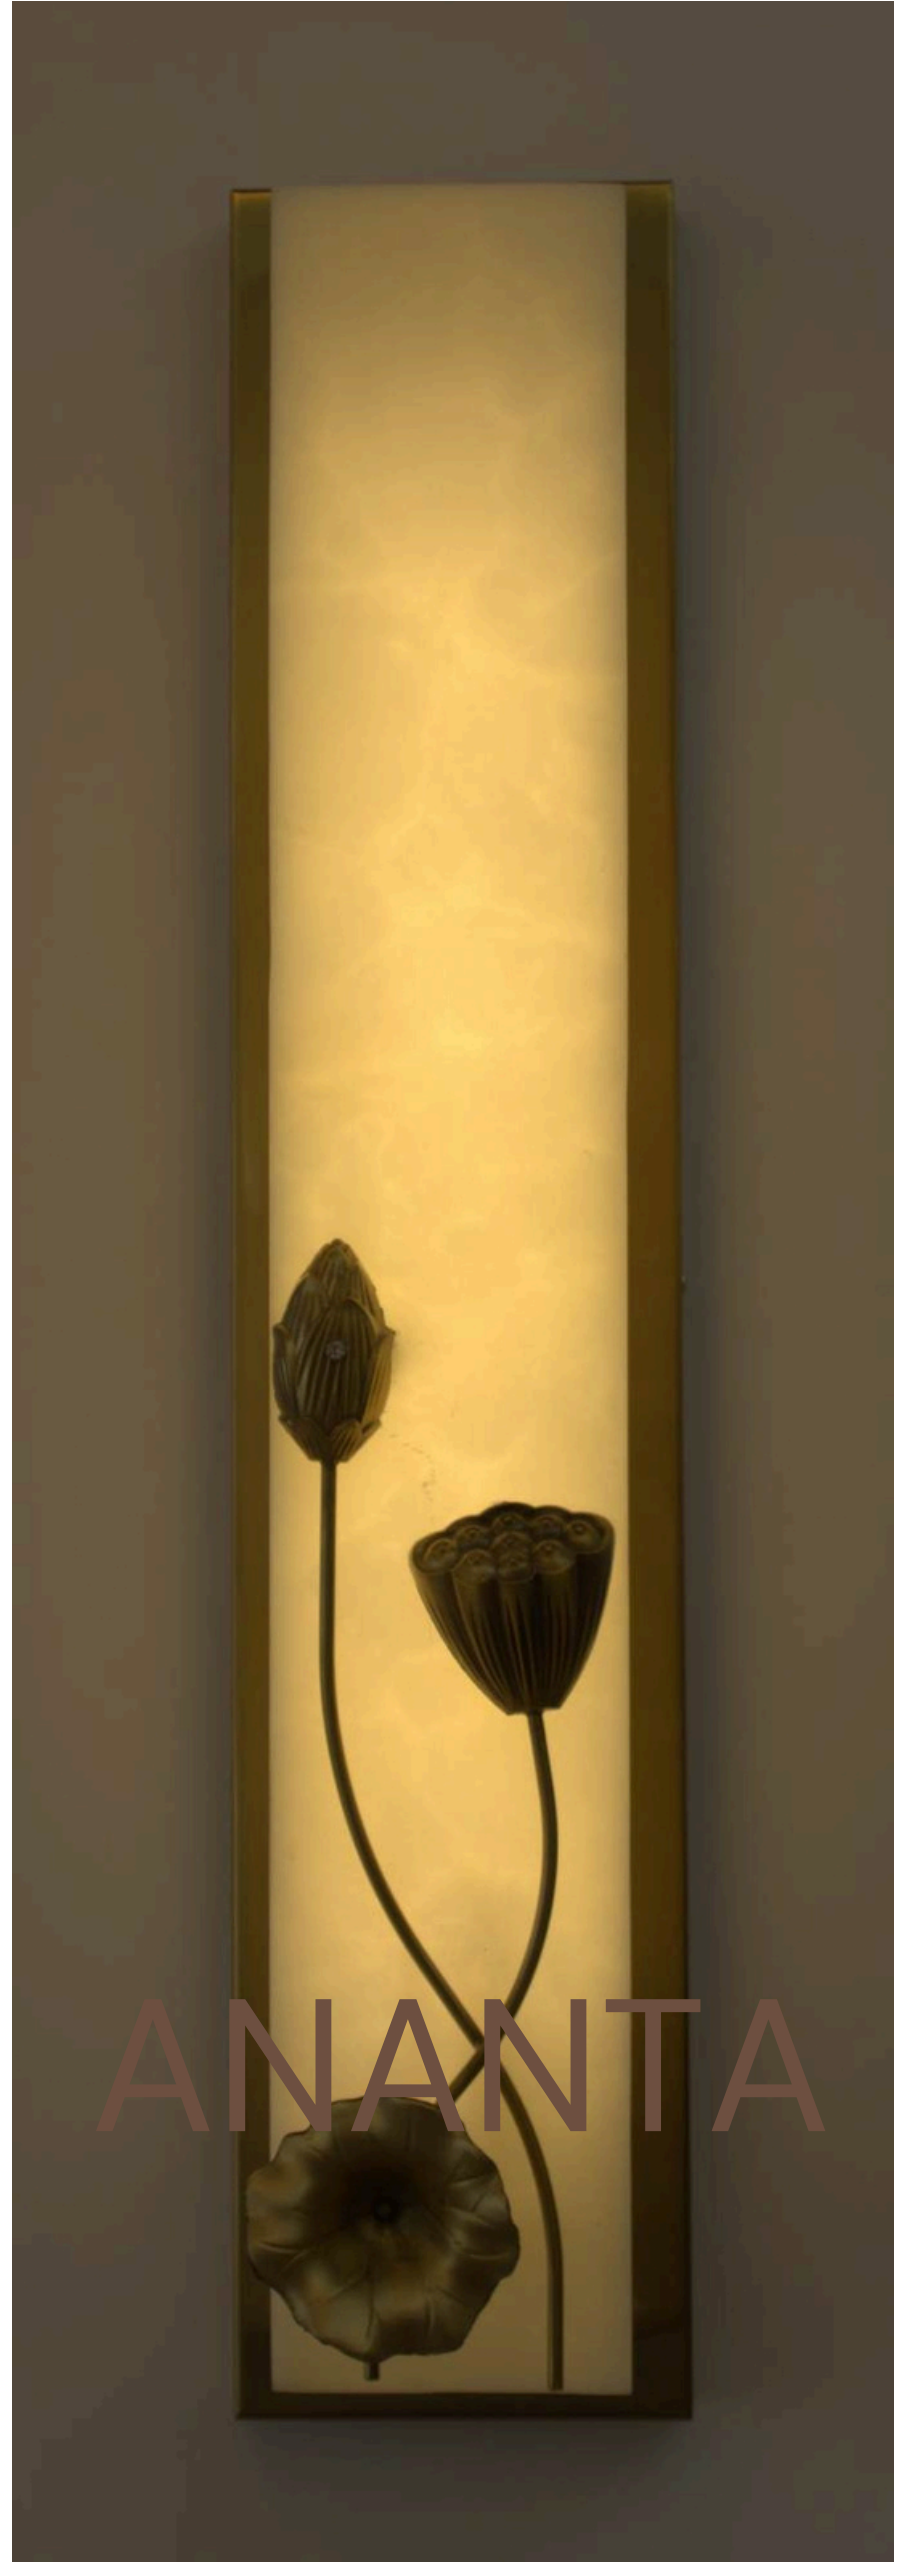

MODEL NO	AN-1869-60
BODY COLOR	GOLD & OFF-WHITE
LAMP	TRI COLOUR LED
DIMENSIONS	H*600MM X W*120MM
VALUE	8496/-