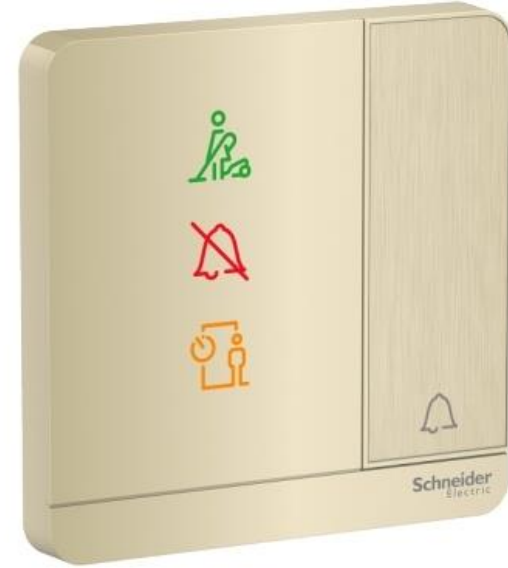

Master Switch

20A 250V 1 Gang Double Pole Switch with LED Indicator

E8331D20N_WG

E8331D20N_GH

1 Gang Switch

16AX 250V 1 Gang 1 Way Switch

E8331L1_WG

E8331L1_GH

4 Gang Switch

16AX 250V 3 Gang 4 Way Switch

E8334L1_WG

E8334L1_GH

Do Not Disturb/ Make my Room Indicator w/ Bell Push

DND, PCU, PW Indicator with Bell Switch

E8331BPDMW___WG

E8331BPDMW_GH

Do Not Disturb/ Make my Room Switch

16AX 3 Gang Switch with Please Clean Up, Do Not Disturb, Please Wait System

E8333DMWS__WG

E8333DMWS__GH

Electronic Key Card

250V 16A Electronic Keycard Switch

E8331EKT__WG