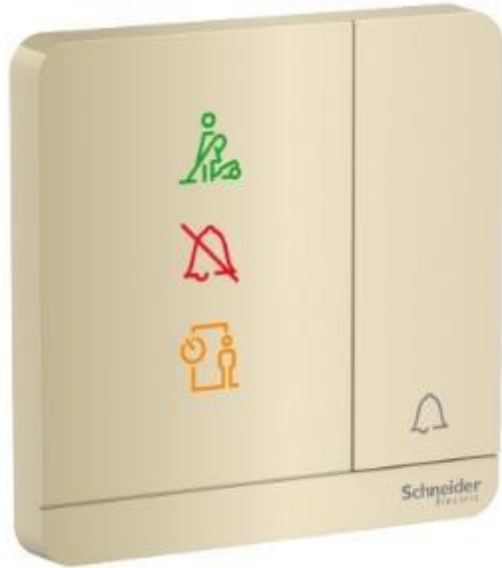

Master Switch

20A 250V 1 Gang Double Pole Switch with LED Indicator

E8331D20N_WG

E8331D20N_GH

1 Gang Switch

16AX 250V 1 Gang 1 Way Switch

E8331L1_WG

E8331L1_GH

4 Gang Switch

16AX 250V 3 Gang 4 Way Switch

E8334L1_WG

E8334L1_GH

Do Not Disturb/ Make my Room Indicator w/ Bell Push

DND, PCU, PW Indicator with Bell Switch

E8331BPDMW___WG

E8331BPDMW_GH

Do Not Disturb/ Make my Room Switch

16AX 3 Gang Switch with Please Clean Up, Do Not Disturb, Please Wait System

E8333DMWS__WG

E8333DMWS__GH

Electronic Key Card

250V 16A Electronic Keycard Switch

E8331EKT__WG