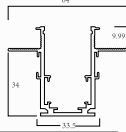

DIMENSION L1000xW62xH50mm	LENGTH 1M	BEAM ANGLE N/A
IP RATING N/A	CRI N/A	LED TYPE N/A
LUMENS N/A	CCT N/A	PRICE(on/off) 1725/-
NP Air (TW) N/A	BT-Mesh (TW) N/A	Zigbee (TW) N/A
Dali DIM(DT-6) N/A	Dali TW (DT-8) N/A