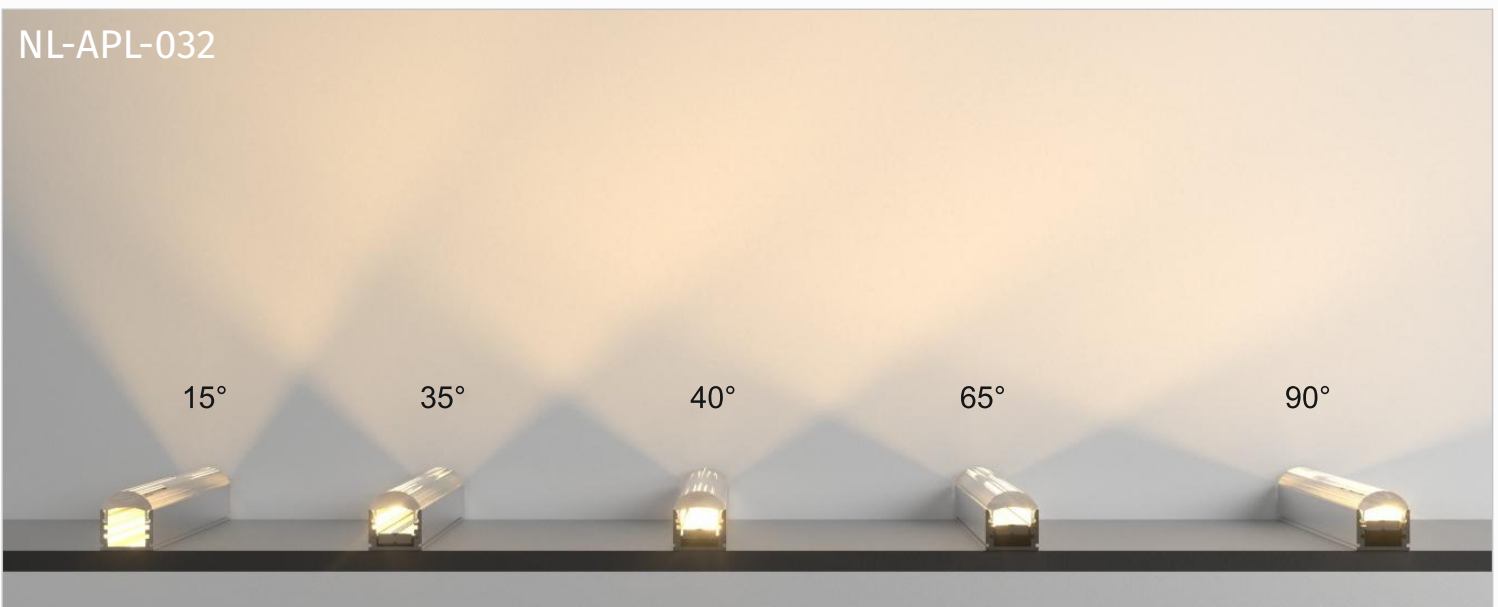

NL-APL-030

BODY CLR WH+WH
FEATURE TOP CORNER DOUBLE SIDE PROFILE

DIMENSION	CUTOUT	BEAM ANGLE
N/A	N/A	N/A
IP RATING	CRI	PRICE(1 MTR)
N/A	N/A	1725/-

NL-APL-031

BODY CLR BK+WH
FEATURE 40MM CORNER PROFILE

DIMENSION	CUTOUT	BEAM ANGLE
N/A	N/A	N/A
IP RATING	CRI	PRICE(1 MTR)
N/A	N/A	655/-

NL-APL-032

BODY CLR GREY+WH
FEATURE LENS PROFILE WITH ADJ BEAM ANGLE WITH TRAY

DIMENSION	CUTOUT	BEAM ANGLE
N/A	N/A	N/A
IP RATING	CRI	PRICE(1 MTR)
N/A	N/A	945/-

NL-APL-033

BODY CLR WH+WH
FEATURE TRIMLESS CEILING COVE

DIMENSION	CUTOUT	BEAM ANGLE
N/A	N/A	N/A
IP RATING	CRI	PRICE(1 MTR)
N/A	N/A	1980/-

NL-APL-034

BODY CLR WH+WH
FEATURE TRIMLESS WALL WASHER

DIMENSION	CUTOUT	BEAM ANGLE
N/A	N/A	N/A
IP RATING	CRI	PRICE(1 MTR)
N/A	N/A	1200/-

NL-APL-035

BODY CLR WH+WH
FEATURE UPWARD WALL WASHER PROFILE

DIMENSION	CUTOUT	BEAM ANGLE
N/A	N/A	N/A
IP RATING	CRI	PRICE(1 MTR)
N/A	N/A	645/-