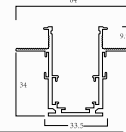

DIMENSION L2000xW62xH50mm	LENGTH 2M	BEAM ANGLE N/A
IP RATING N/A	CRI N/A	LED TYPE N/A
LUMENS N/A	CCT N/A	PRICE(on/off) 3450/-
NP Air (TW) N/A	BT-Mesh (TW) N/A	Zigbee (TW) N/A
Dali DIM(DT-6) N/A	Dali TW (DT-8) N/A