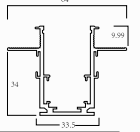

DIMENSION L3000xW62xH50mm	LENGTH 3M	BEAM ANGLE N/A
IP RATING N/A	CRI N/A	LED TYPE N/A
LUMENS N/A	CCT N/A	PRICE(on/off) 5175/-
NP Air (TW) N/A	BT-Mesh (TW) N/A	Zigbee (TW) N/A
Dali DIM(DT-6) N/A	Dali TW (DT-8) N/A