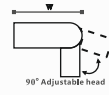

DIMENSION	CUTOUT	BEAM ANGLE
121x75x75mm	N/A	N/A
IP RATING	CRI	LED TYPE
IP 65	Ra>80+	N/A
CCT	PRICE(on/off)	NP Air (TW)
3K	3100/-	N/A