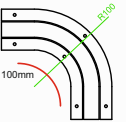

DIMENSION L100XW30XH25mm	CUTOUT N/A	BEAM ANGLE N/A
IP RATING N/A	CRI N/A	LED TYPE N/A
LUMENS N/A	CCT N/A	PRICE(on/off) 3050/-
NP Air (TW) N/A	BT-Mesh (TW) N/A	Zigbee (TW) N/A
Dali DIM(DT-6) N/A	Dali TW (DT-8) N/A