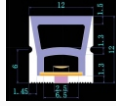

DIMENSION	CRI	IP RATING
N/A	Ra>80+	Ip65
LENGTH 50MTR. ROLL	CCT 1800K	PRICE(1 MTR) 610/-
LUMENS N/A	CCT 2700/ 4000K/6500K	PRICE(1 MTR) 555/-

END CAP 40/-	MOUNTING CLIP 20/-	CORD WIRE 80/-	JOINTER 100/-