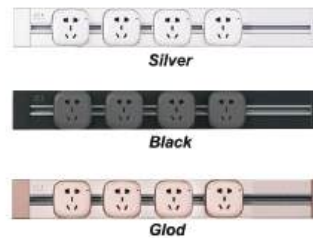

ELECTRIC POWER TRACK AND SOCKETS

ELECTRIC POWER TRACK AND SOCKETS

Three colors are available

Product Code

QTR06-SL
QTR06-BLK

Features

Power track which gives full flexibility to use sockets and USB chargers at your comfortable place with surge protection upto 16A