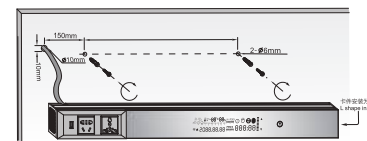

110/220V

WALL MOUNT

Smart LED Hanger light with
Bluetooth speaker, FM Radio, Time-
Temperature, GAS Leak sensor and
UP-Down LED light

₹ 29100

Screw hole size:

600 (235mm) 900 (535mm) 1200 (835mm)

QST0001

STAIRCASE SENSOR