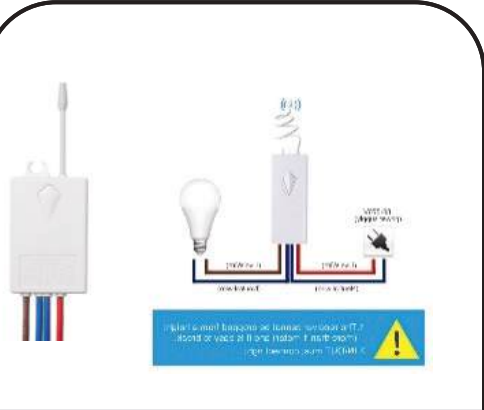

₹ 19980

ELECTRIC POWER TRACK AND SOCKETS

QTRS13-WH
QTRS13-BK

6/13A INTERNATIONAL SOCKET
PLUG TWIST AND USE .

WHITE/BLACK

QTRS13-WH - ₹ 1070
QTRS13-BK - ₹ 1170

QTRU24-WH
QTRU24-BK

2 X 2.4AMPS USB CHARGER
PLUG TWIST AND USE.

WIRELESS SMART SWITCHES

Product Code

SW-R02

SW-R03

N-SW-K1-MINI

Features

1. Over 400,000 times of switch operation.
2. Delay off: you can choose to delay 2 minutes for turning off light.

1. WiFi+433mhz dual modules receiver
2. APP control ,voice-control ,work with smart speaker like Echo/google assistant
3. Sync state of ON/OFF for the appliances with APP

1. Wireless Switch Mini 1Gang
2. Small and Cute Design
3. IP54 / Water Resistant
4. Battery Life 5years

Wireless Range

Open Space 500m
Indoor 30-80m

Open Space 500m
Indoor 30-80m

Open Space 500m
Indoor 30-80m