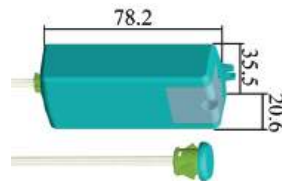

QSP29B

220V DOOR TRIGGER SENSOR

110/240V AC, 50/60Hz

1-125MM

5cm

NA

NA

.-20° to + 40°c

<93% RH

0.9W

400W (Incandecent)
100W(led)

0.6-1.5m/s

₹ 1250