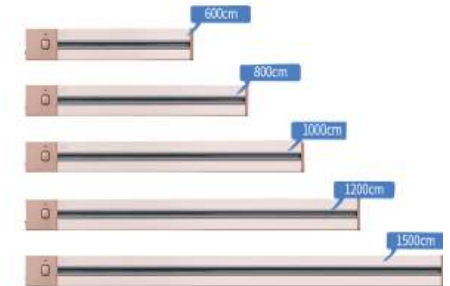

QTR15-SL
QTR15-BK

Power track which gives full flexibility to use sockets and USB chargers at your comfortable place with surge protection upto 16A

1.5MTR(1500MM)

SILVER/BLACK

₹ 19980