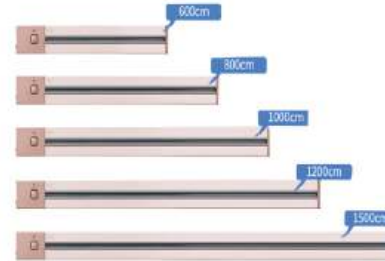

Length

0.6MTR(600mm)

Color

SILVER/BLACK

MRP

₹ 9150

QTR10-SL
QTR10-BK

Power track which gives full flexibility to use sockets and USB chargers at your comfortable place with surge protection upto 16A