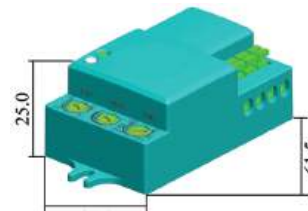

QSM09C

MICROWAVE MOTION SENSOR

110/240V AC, 50/60Hz

360°

Wall: 5-15m(adj), ceil 1-8mtr(adj)

<3Lux to 2000 Lux

10sec - 12min

.-20° to + 40°c

<93% RH

0.9W

1200W (Incandecent)
300W(led)

0.6-1.5m/s

₹ 1290