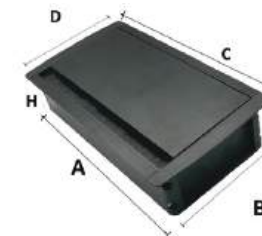

QR06	QR08	QR10	QR12
A	216mm	266mm	316mm	366mm
B	132mm	132mm	132mm	132mm
C	232mm	282mm	332mm	382mm
D	154mm	154mm	154mm	154mm
H	50mm	50mm	50mm	50mm