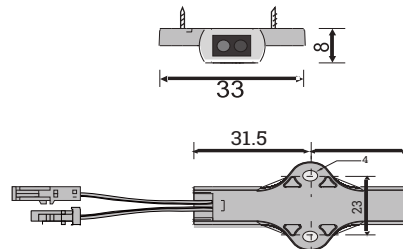

12/24V CABINET SENSORS

12/24V CABINET SENSORS

Product Code	QCS1000
Function	Door Trigger
Power Source	12/24V DC
Detection Range	1-125MM
No Of Wires	4 (2-input,2-output)
No of Door	Single
Rated load	5Amps(60W)
Installation	Surface(stick)
Features	This the smallest 12v door sensor in rectangle Shape it doesn't require to drill hole to install
MRP	₹ 850

Product Code	QCS1002
Function	Door Trigger
Power Source	12/24V DC
Detection Range	1-125MM
No Of Wires	4 (2-input,2-output)
No of Door	Single
Rated load	5Amps(60W)
Installation	Surface (screw)
Features	Rectangle shaped sensor surface mount with two screw hole on side
MRP	₹ 950