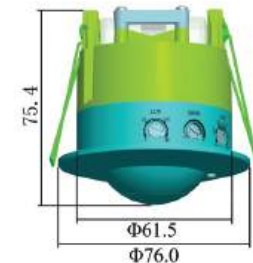

ESM10A

MICROWAVE MOTION SENSOR

110/240V AC, 50/60Hz

360°

1-8mtr (adjustable)

<3Lux to 2000 Lux

10sec - 12min

.-20° to + 40°c

<93% RH

0.9W

1200W (Incandecent)
300W(led)

0.6-1.5m/s

₹ 1690