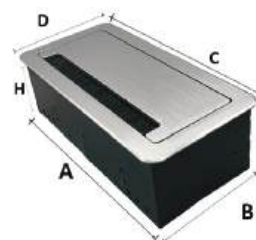

A	250mm
B	115mm
C	265mm
D	130mm
H	75mm