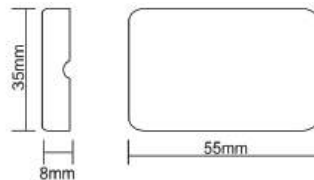

Product Code	QCSTD00601-20W/60W
Function	SS TOUCH DIMMER
Power Source	12/24V DC
Detection Range	Feather Touch
No Of Wires	4 (2-input,2-output)
No of Door	NA
Rated load	2A(20w)/5Amps(60W)
Installation	Recessed
Features	S.S touch dimmer with on/off and dimming with memory function.
MRP	20W- ₹ 950 60W- ₹ 1050