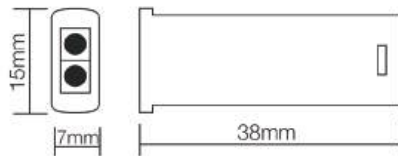

Product Code	QCS1002
Function	Door Trigger
Power Source	12/24V DC
Detection Range	1-125MM
No Of Wires	4 (2-input,2-output)
No of Door	Single
Rated load	5Amps(60W)
Installation	Surface (screw)
Features	Rectangle shaped sensor surface mount with two screw hole on side
MRP	₹ 950