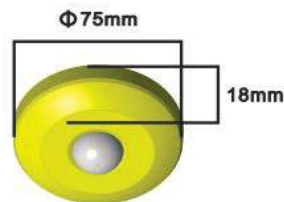

QSP12D

PIR MOTION SENSOR
110/240V AC, 50/60Hz

360°

6 mtr MAX

<3Lux to 2000 Lux

10sec- 7min

.-20° to + 40°c

<93% RH

0.9W

400W (Incandecent)
100W(led)

0.6-1.5m/s

₹ 1100