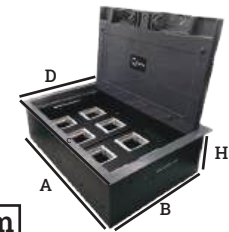

Dimensions

A	320mm
B	220mm
C	340mm
D	240mm
H	100mm