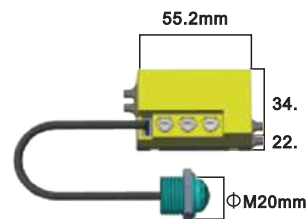

ESP18B

PIR MOTION SENSOR
110/240V AC, 50/60Hz

360°

2-6mtr (adj)

<3Lux to 2000 Lux

10sec- 7min

.-20° to + 40°c

<93% RH

0.9W

400W (Incandecent)
100W(led)

0.6-1.5m/s

₹ 1250