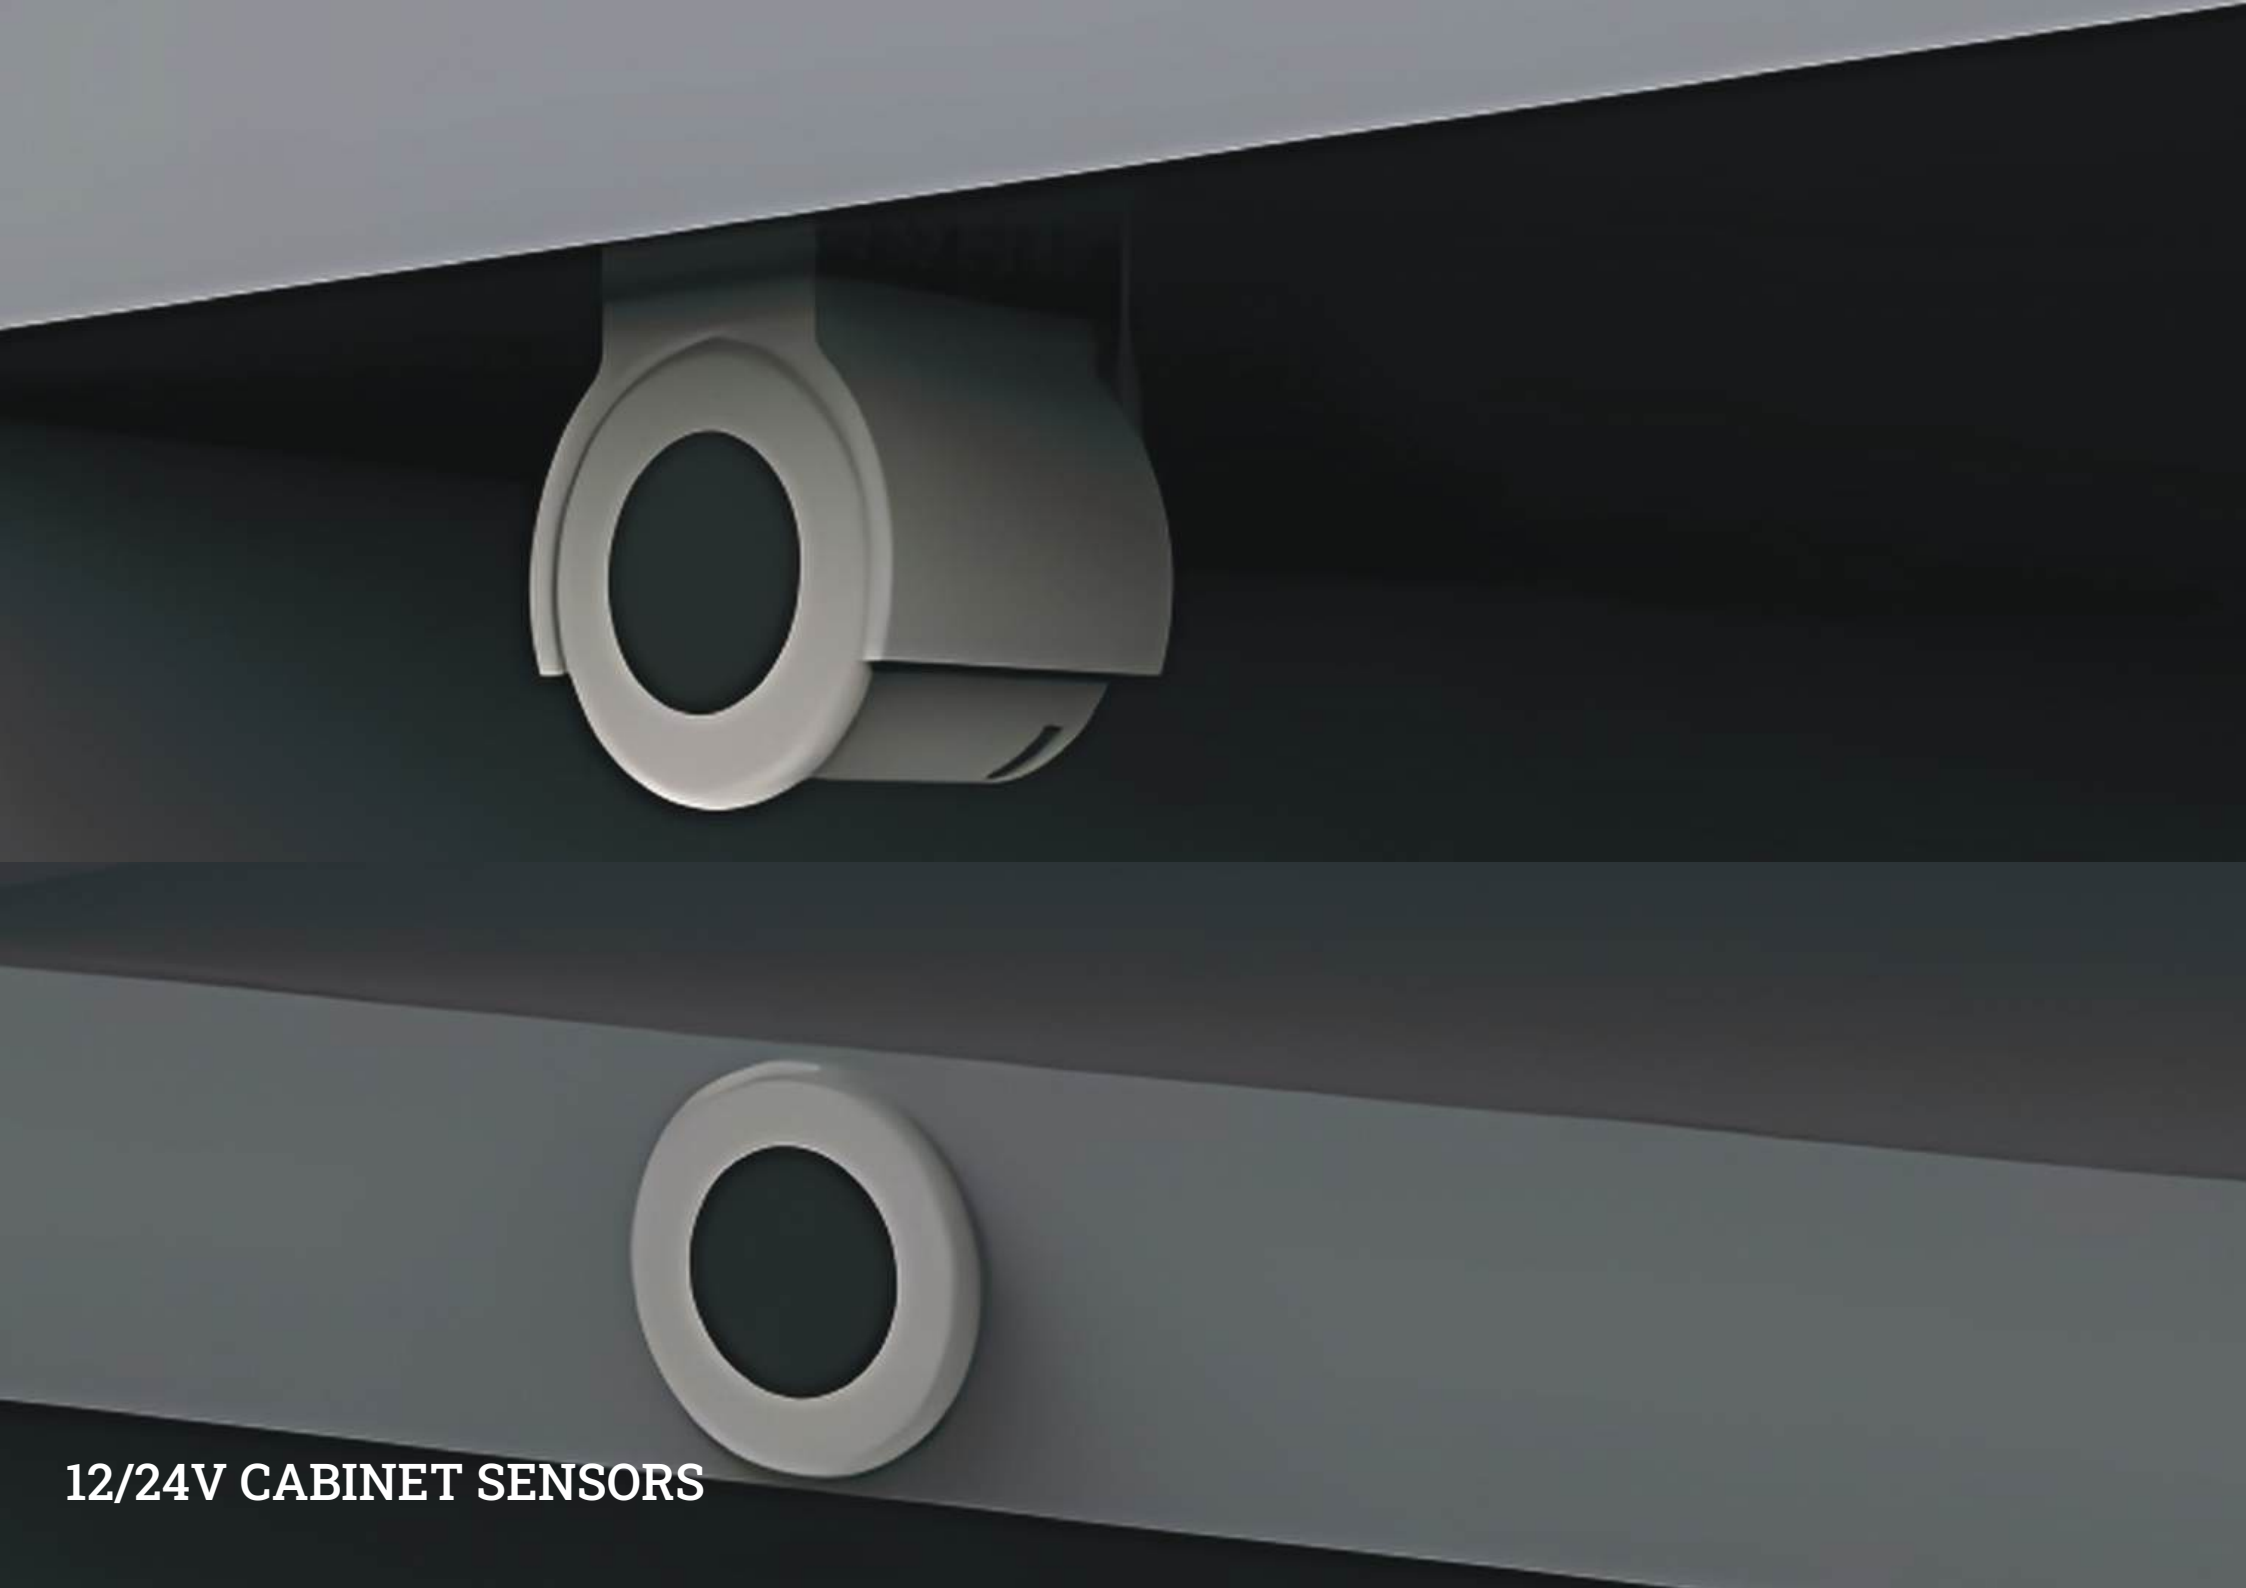

Our range of Innovative Products

- 12/24v CABINET SENSORS
- PIR AND MICROWAVE MOTION SENSORS 220V
- ELECTRIC CABLE CUBBY
- HYDRAULIC BULIT-IN POP UP BOX
- SLIDE SERIES CABLE CUBBY BUILT IN
- FLAP COVER FOR CABLE CUBBY
- HYDRAULIC POP UP CUSTOMISABLE
- ELECTRIC POWER TRACK AND SOCKETS
- WIRELESS SMART SWITCHES
- CABLE MANAGER/VERTEBRE
- ELECTRIC FLOOR BOX
- FUNCTION ACCESSORIES