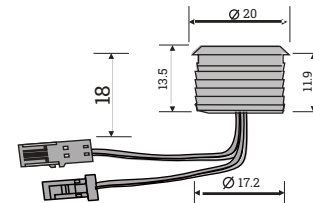

Product Code	K12CTS -12/15/24/36/46/60W
Function	Power Supply (12W to60W)
Power Source	Input 220v output 12v
Detection Range	NA
No Of Wires	5 Output for sensors
No of Door	NA
Rated load	12W to 60W
Installation	
Features	Slimmest high quality Led driver specifically for sensors with 5 Outputs
MRP	12W- ₹1470, 15W- ₹ 1550, 24W- ₹ 1750 36W- ₹ 2740, 48W- ₹3140, 60W- ₹3340