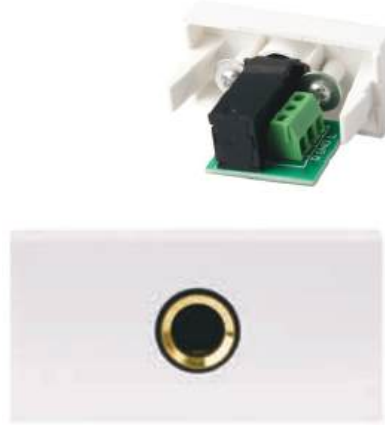

FUNCTION ACCESSORIES

Product Code

QF04

QF04

QF05

QF28

No Of Modules

1

1

1

2

Description

USB DATA F2F

AUDIO JACK

HDMI FEMALE TO FEMALE WITH
12" WIRE

6/13A UNIVERSAL SOCKETS

MRP

₹ 330

₹ 330

₹ 900

₹ 248

Dimension