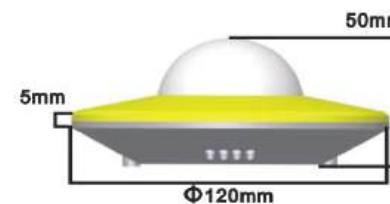

QS-PS03A

PRESENCE PIR SENSOR
110/240V AC, 50/60Hz

360°

2-25mtr (adj)

<3Lux to 2000 Lux

10sec - 10min

.-20° to + 40°c

<93% RH

0.9W

2000W (Incandecent)
500W(led)

0.6-1.5m/s

₹ 2275