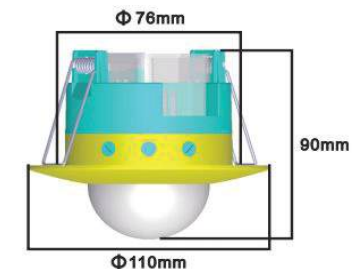

QS-PS01A

PRESENCE PIR SENSOR
110/240V AC, 50/60Hz

360°

2-25mtr (adj)

<3Lux to 2000 Lux

10sec - 10min

.-20° to + 40°c

<93% RH

0.9W

2000W (Incandecent)
500W(led)

0.6-1.5m/s

₹ 2275