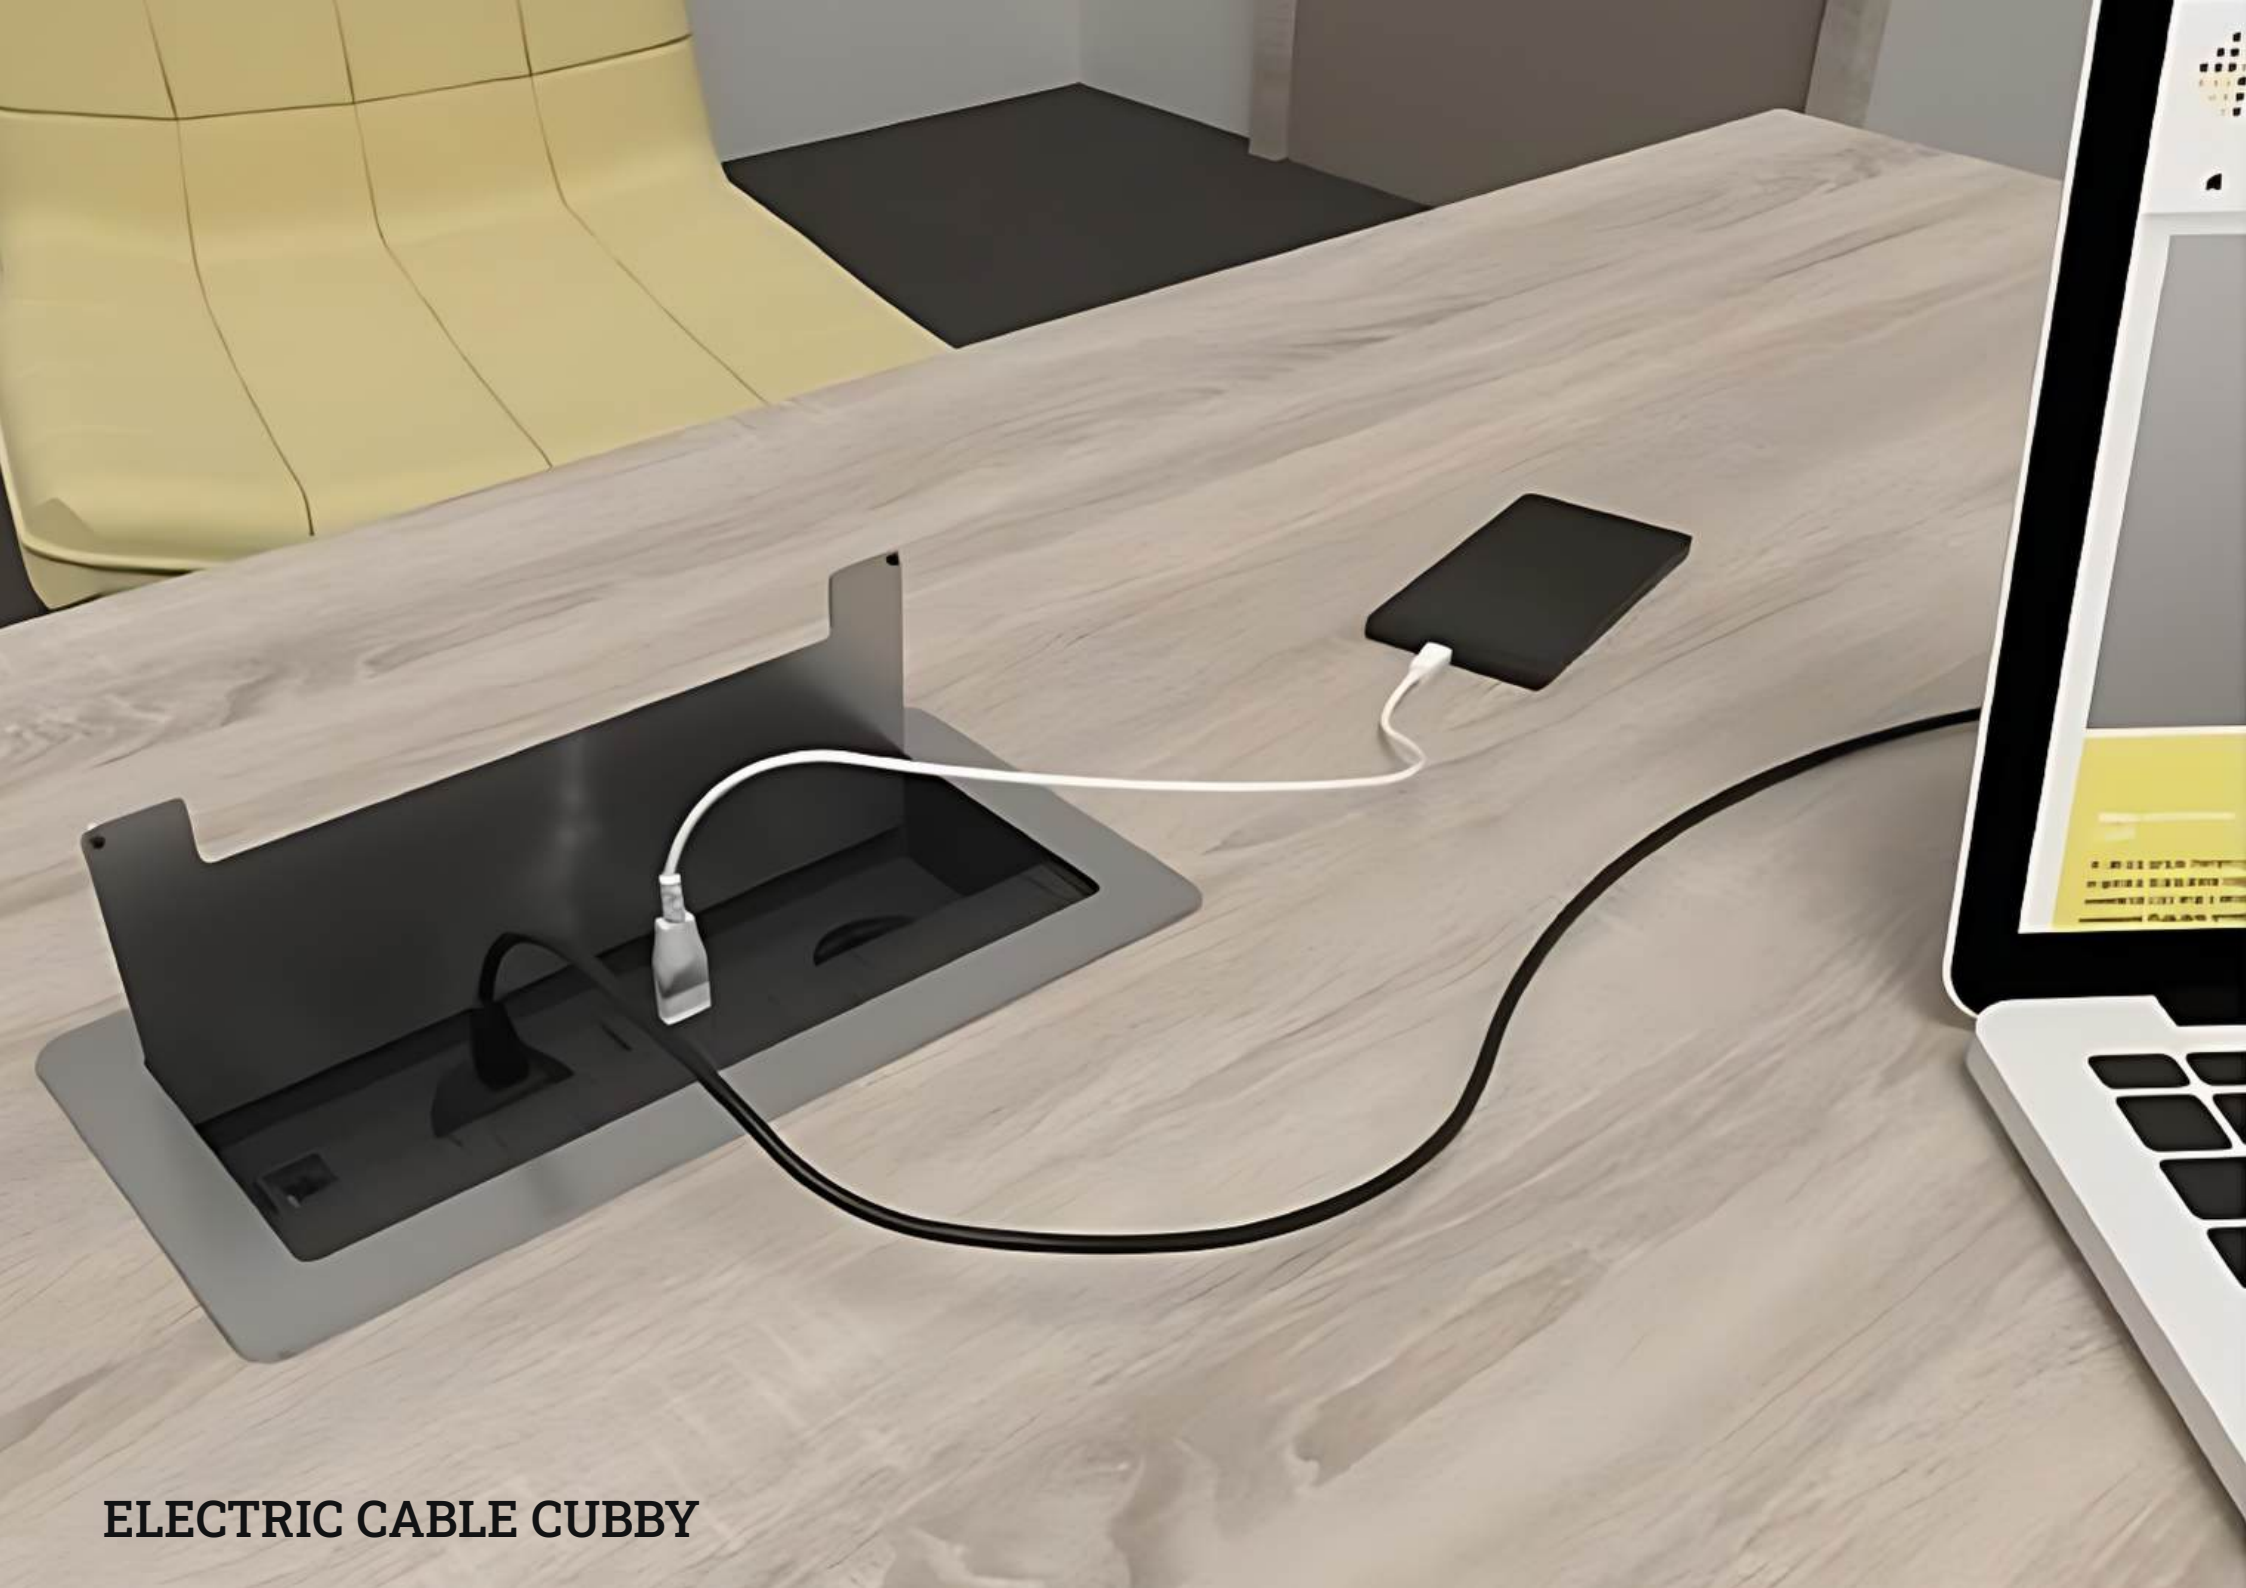

ELECTRIC CABLE CUBBY