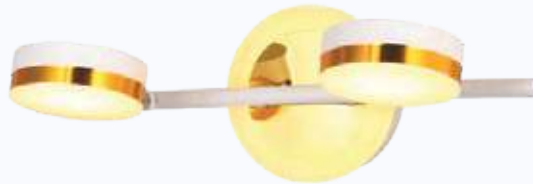

AM-04-075

- Color: White + Gold
- Dimension: L-12" H-4"
- Lamp Type: 3in1 W-12
- Barcode No.: 94053750