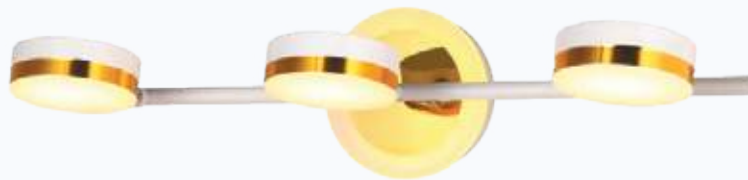

AM-04-076

- Color: White + Gold
- Dimension: L-18" H-4"
- Lamp Type: 3in1 W-18
- Barcode No.: 94054875