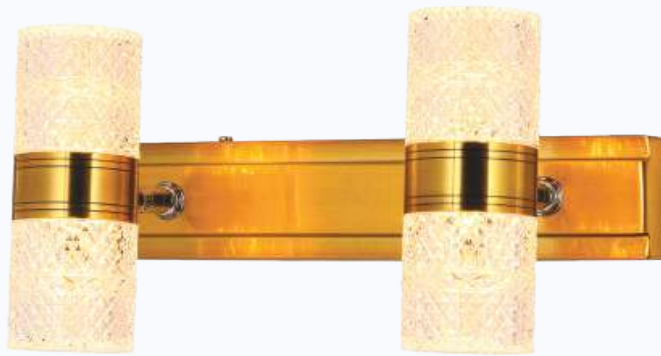

AM-09-078

- Color: Antique Brass
- Dimension: L-12" H-5"
- Lamp Type: 3in1 W-12
- Barcode No.: 94054875