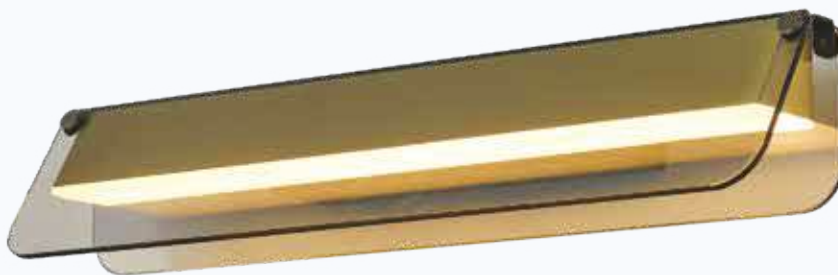

PS-07-153

- Color: Smoke + Gold
- Dimension: L-18" H-3"
- Lamp Type: WW 15W
- Barcode No.: 940512000