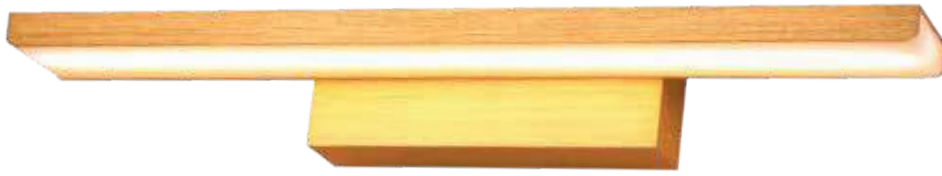

- Color: Silver
- Dimension: L-22" H-2"
- Lamp Type: 3in1 - 15W
- Barcode No.: 94054375

PK-09-024

- Color: Coffee
- Dimension: L-16" H-2"
- Lamp Type: 3in1 - 10W
- Barcode No.: 94053625

PK-09-025

- Color: Coffee
- Dimension: L-16" H-2"
- Lamp Type: 3in1 - 15W
- Barcode No.: 94054375