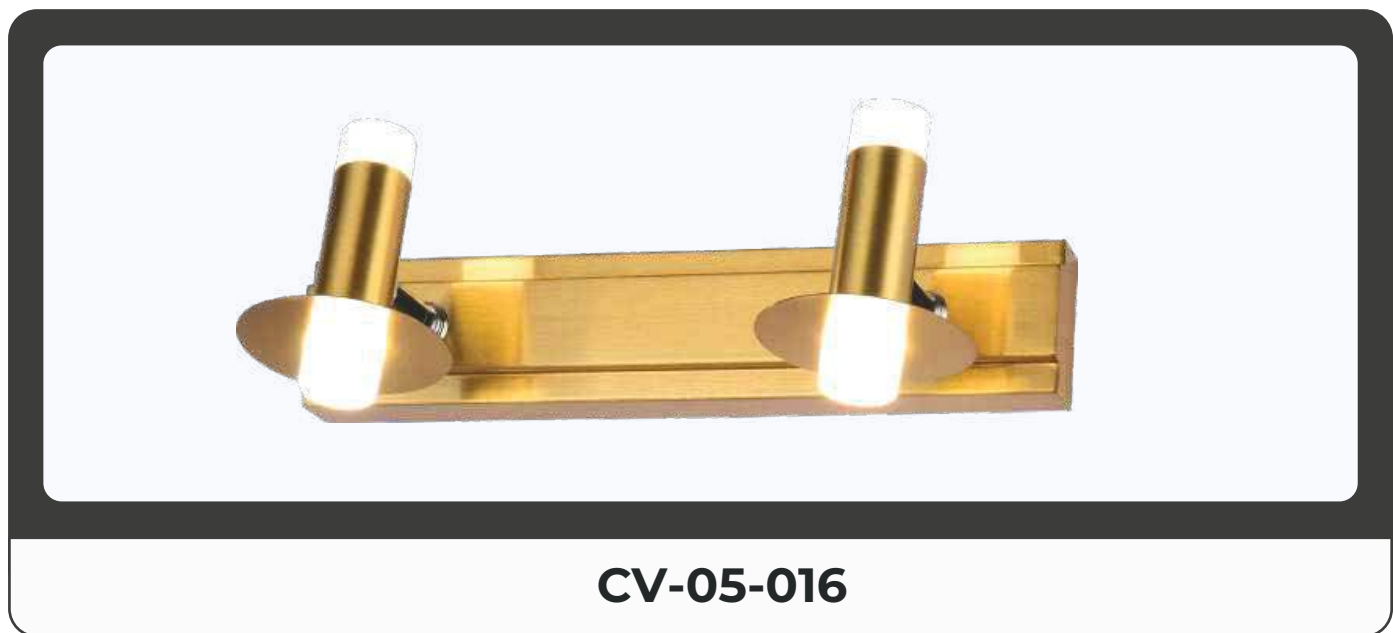

- Color: Brass Finish
- Dimension: L-18" H-9"
- Lamp Type: 15W LED
- Barcode No.: 94053875

CV-05-035

- Color: Brass Finish
- Dimension: L-23" H-9"
- Lamp Type: 20W LED
- Barcode No.: 94054375

- Model: Am-02-048 • Color: Rose Gold • Dimesion: L-23" H-3" • Lamp Type: 3in1 • Barcode No.: 94055300
- Model: Am-02-046 • Color: Gold • Dimesion: L-23" H-3" • Lamp Type: 3in1 • Barcode No.: 94055300
- Model: Am-02-050 • Color: White • Dimesion: L-23" H-3" • Lamp Type: 3in1 • Barcode No.: 94055300
- Model: Am-02-052 • Color: Black • Dimesion: L-23" H-3" • Lamp Type: 3in1 • Barcode No.: 94055300