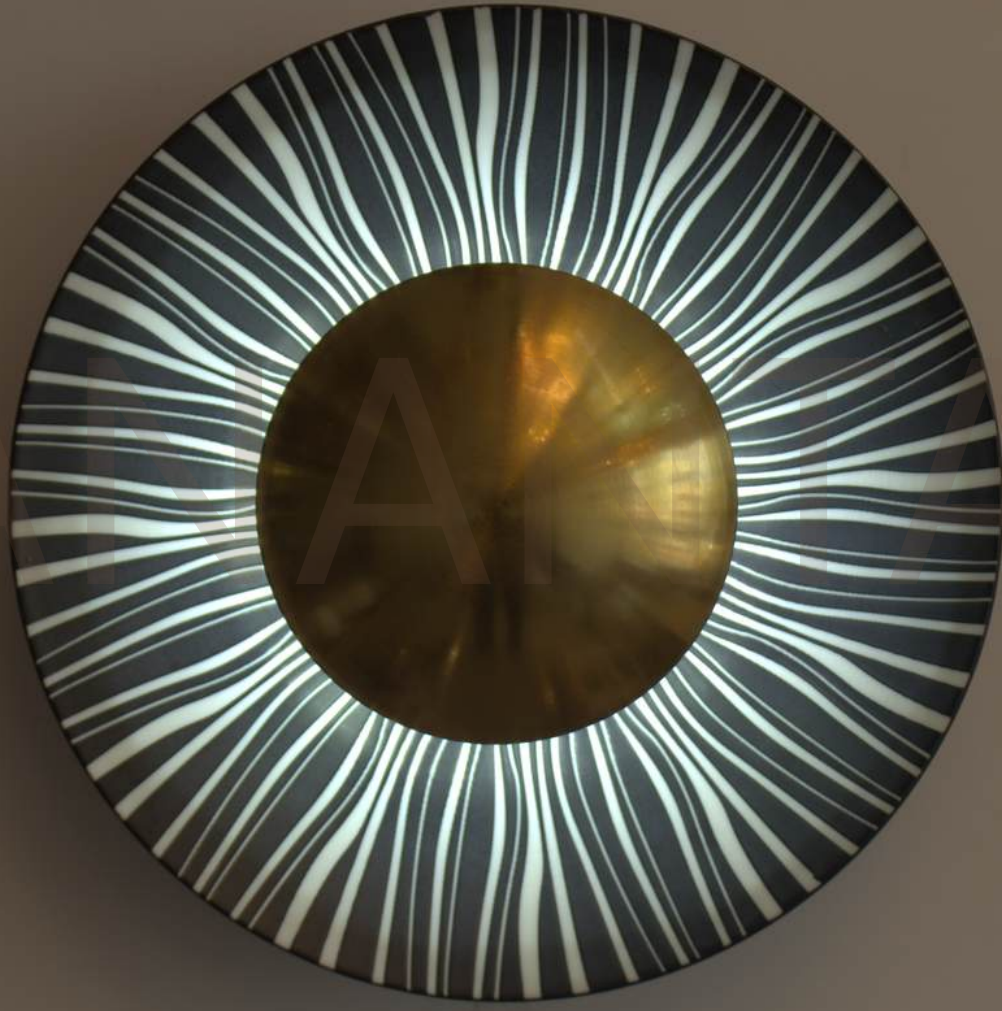

MODEL NO	AN-2747
BODY COLOR	BLACK + WHITE
LAMP	TRI COLOUR LED
DIMENSIONS	D*200MM
VALUE	3240/-