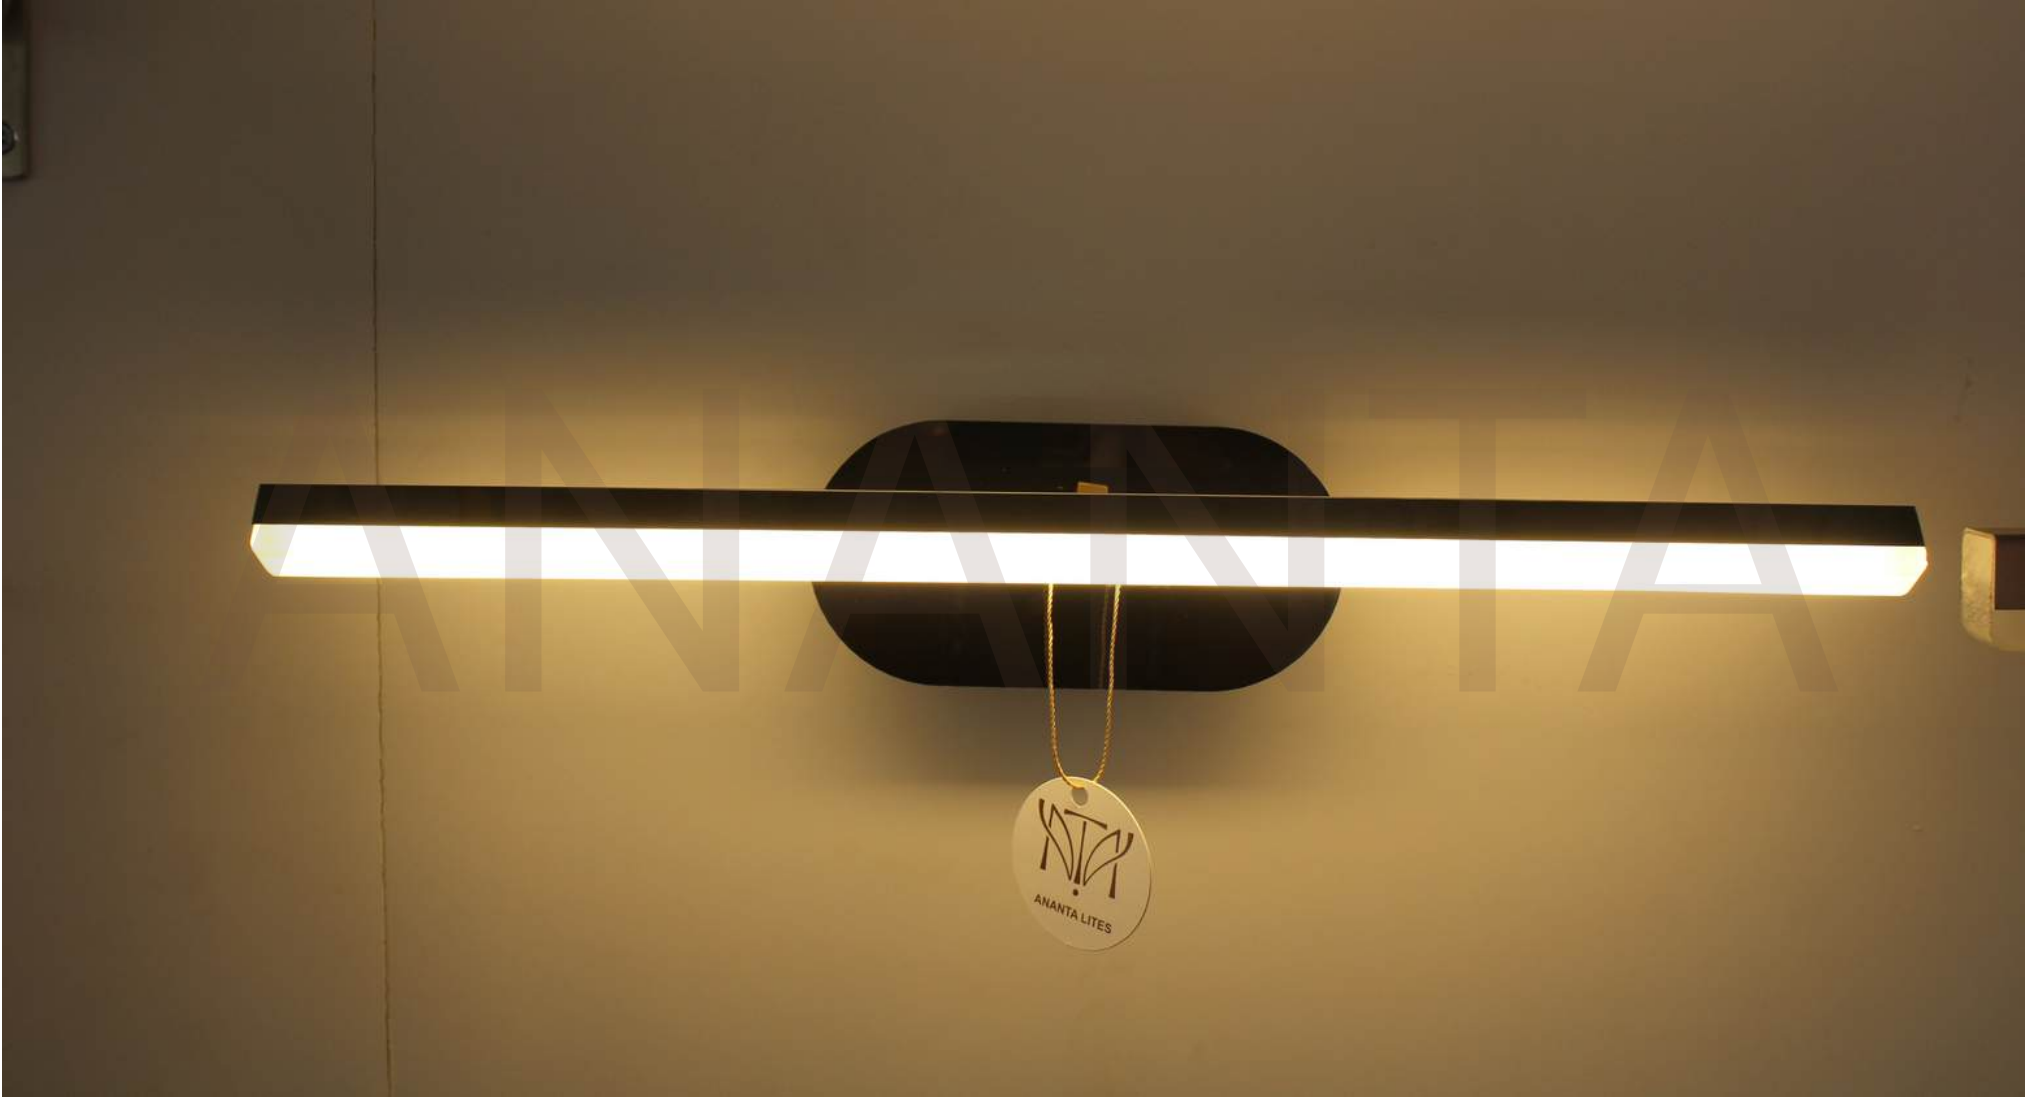

MODEL NO	AN-135/12
BODY COLOR	TITANIUM BLACK
LAMP	3000K LED
DIMENSIONS	W*410MM
VALUE	3300/-