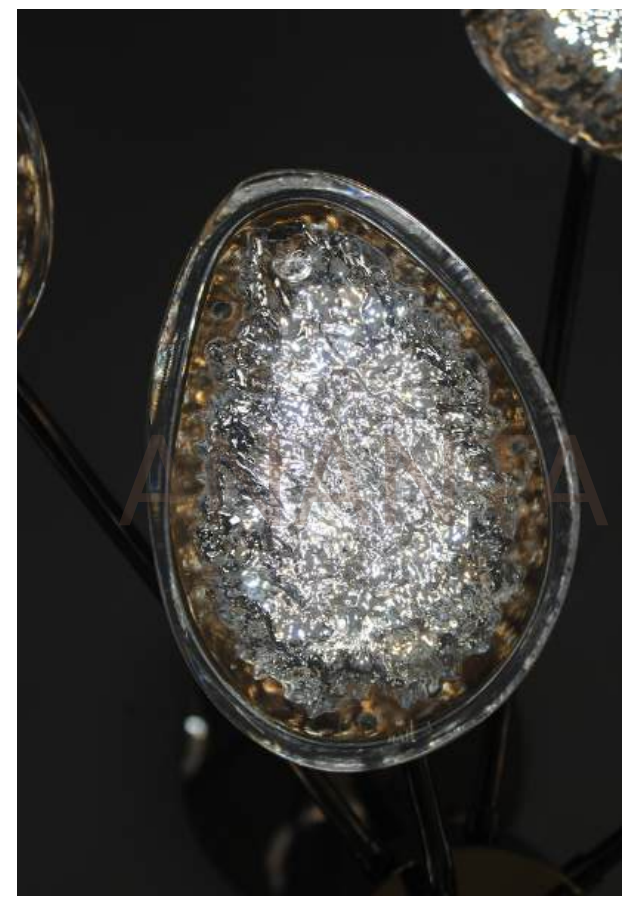

MODEL NO	AN-2321-8+4
BODY COLOR	TITANIUM BLACK
LAMP	TRI COLOUR LED WITH RC
MATERIAL	HARD SILICONE
DIMENSIONS	D*850MM
VALUE	63360/-