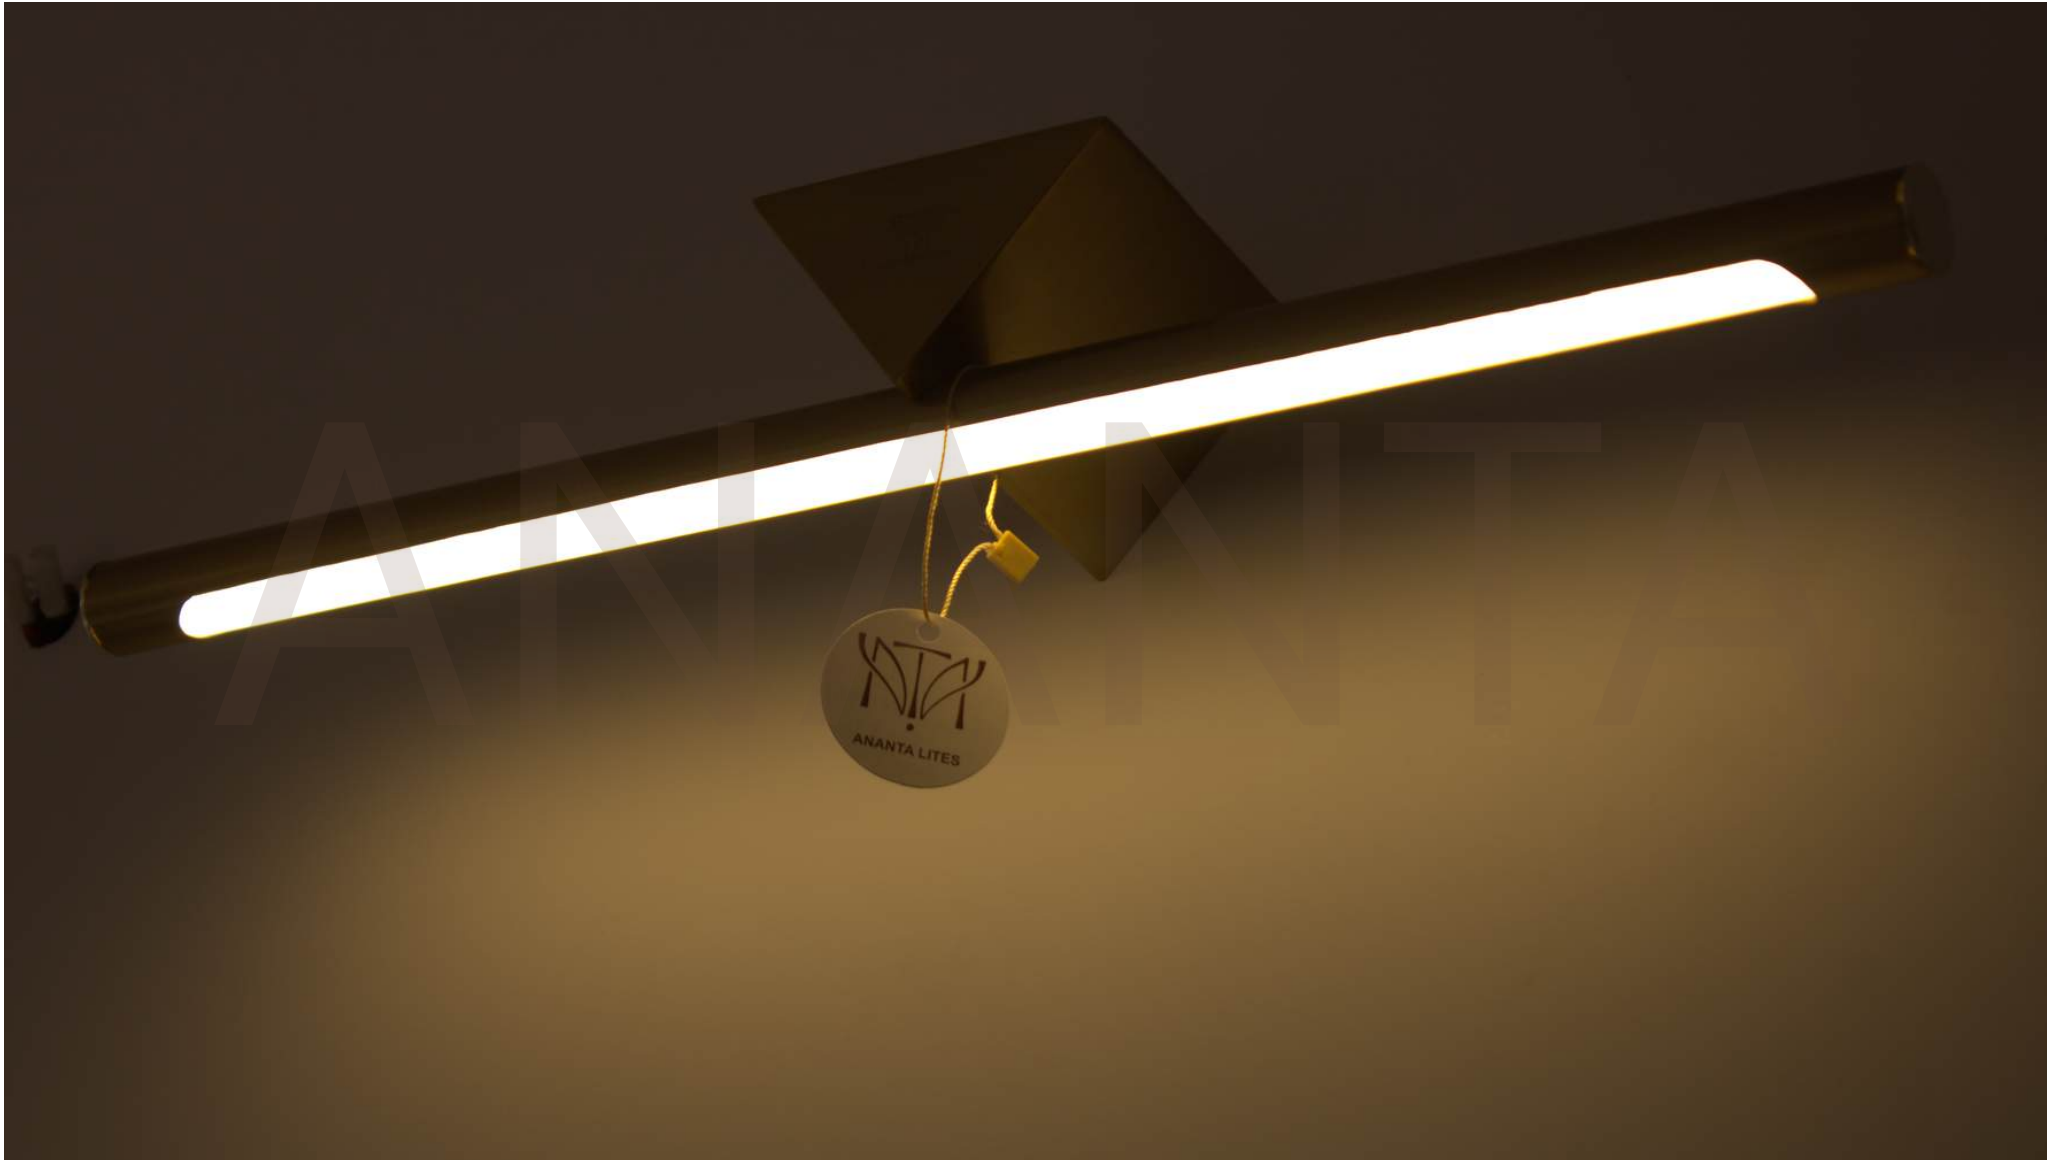

MODEL NO	AN-9750/13
BODY COLOR	FRENCH GOLD
LAMP	3000K LED
DIMENSIONS	BASE D*550MM
VALUE	28930/-

ANIANTA

MODEL NO	AN-931
BODY COLOR	BLACK & FRENCH GOLD
LAMP	3000K LED
DIMENSIONS	D 500 MM
VALUE	60000/

MODEL NO	AN-145/20
BODY COLOR	CHROME
LAMP	TRI COLOUR LED
DIMENSIONS	W*420M
VALUE	3150/-