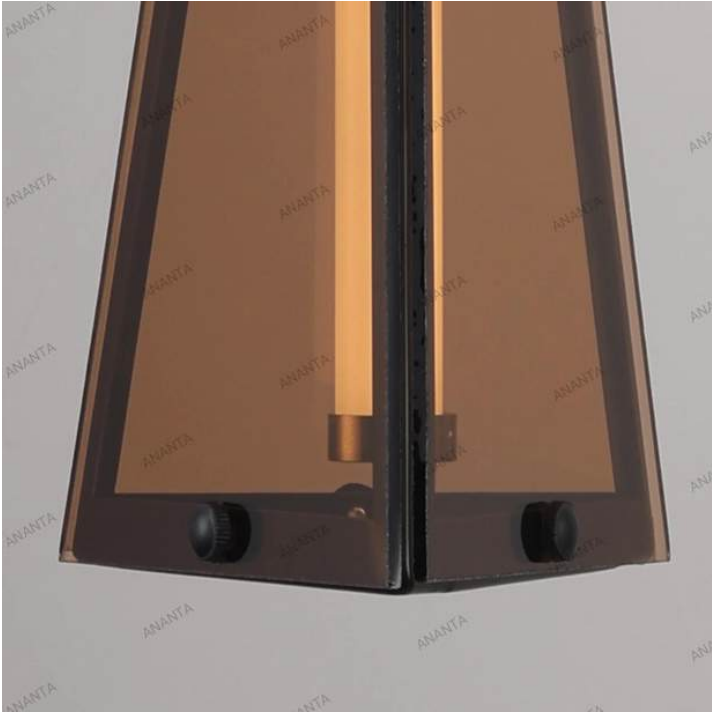

MODEL NO	AN-265
BODY COLOR	BLACK
LAMP	LED 4000K
DIMENSIONS	H*300MM X W*120MM
VALUE	6400/-