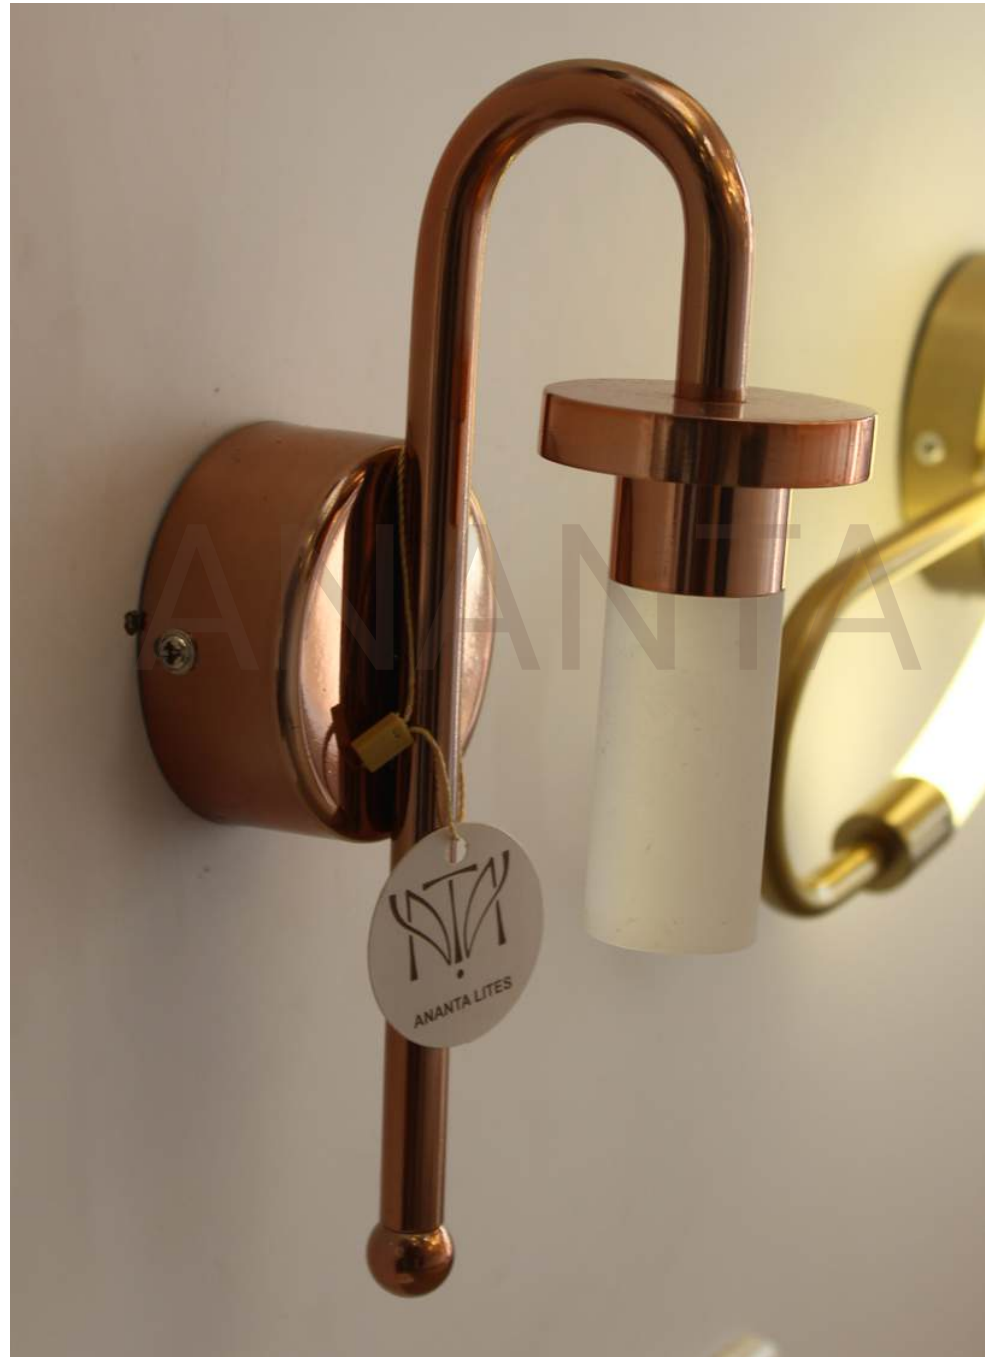

MODEL NO	AN-155
BODY COLOR	ROSE GOLD
LAMP	3000K LED
DIMENSIONS	H*240MM
VALUE	3150/-