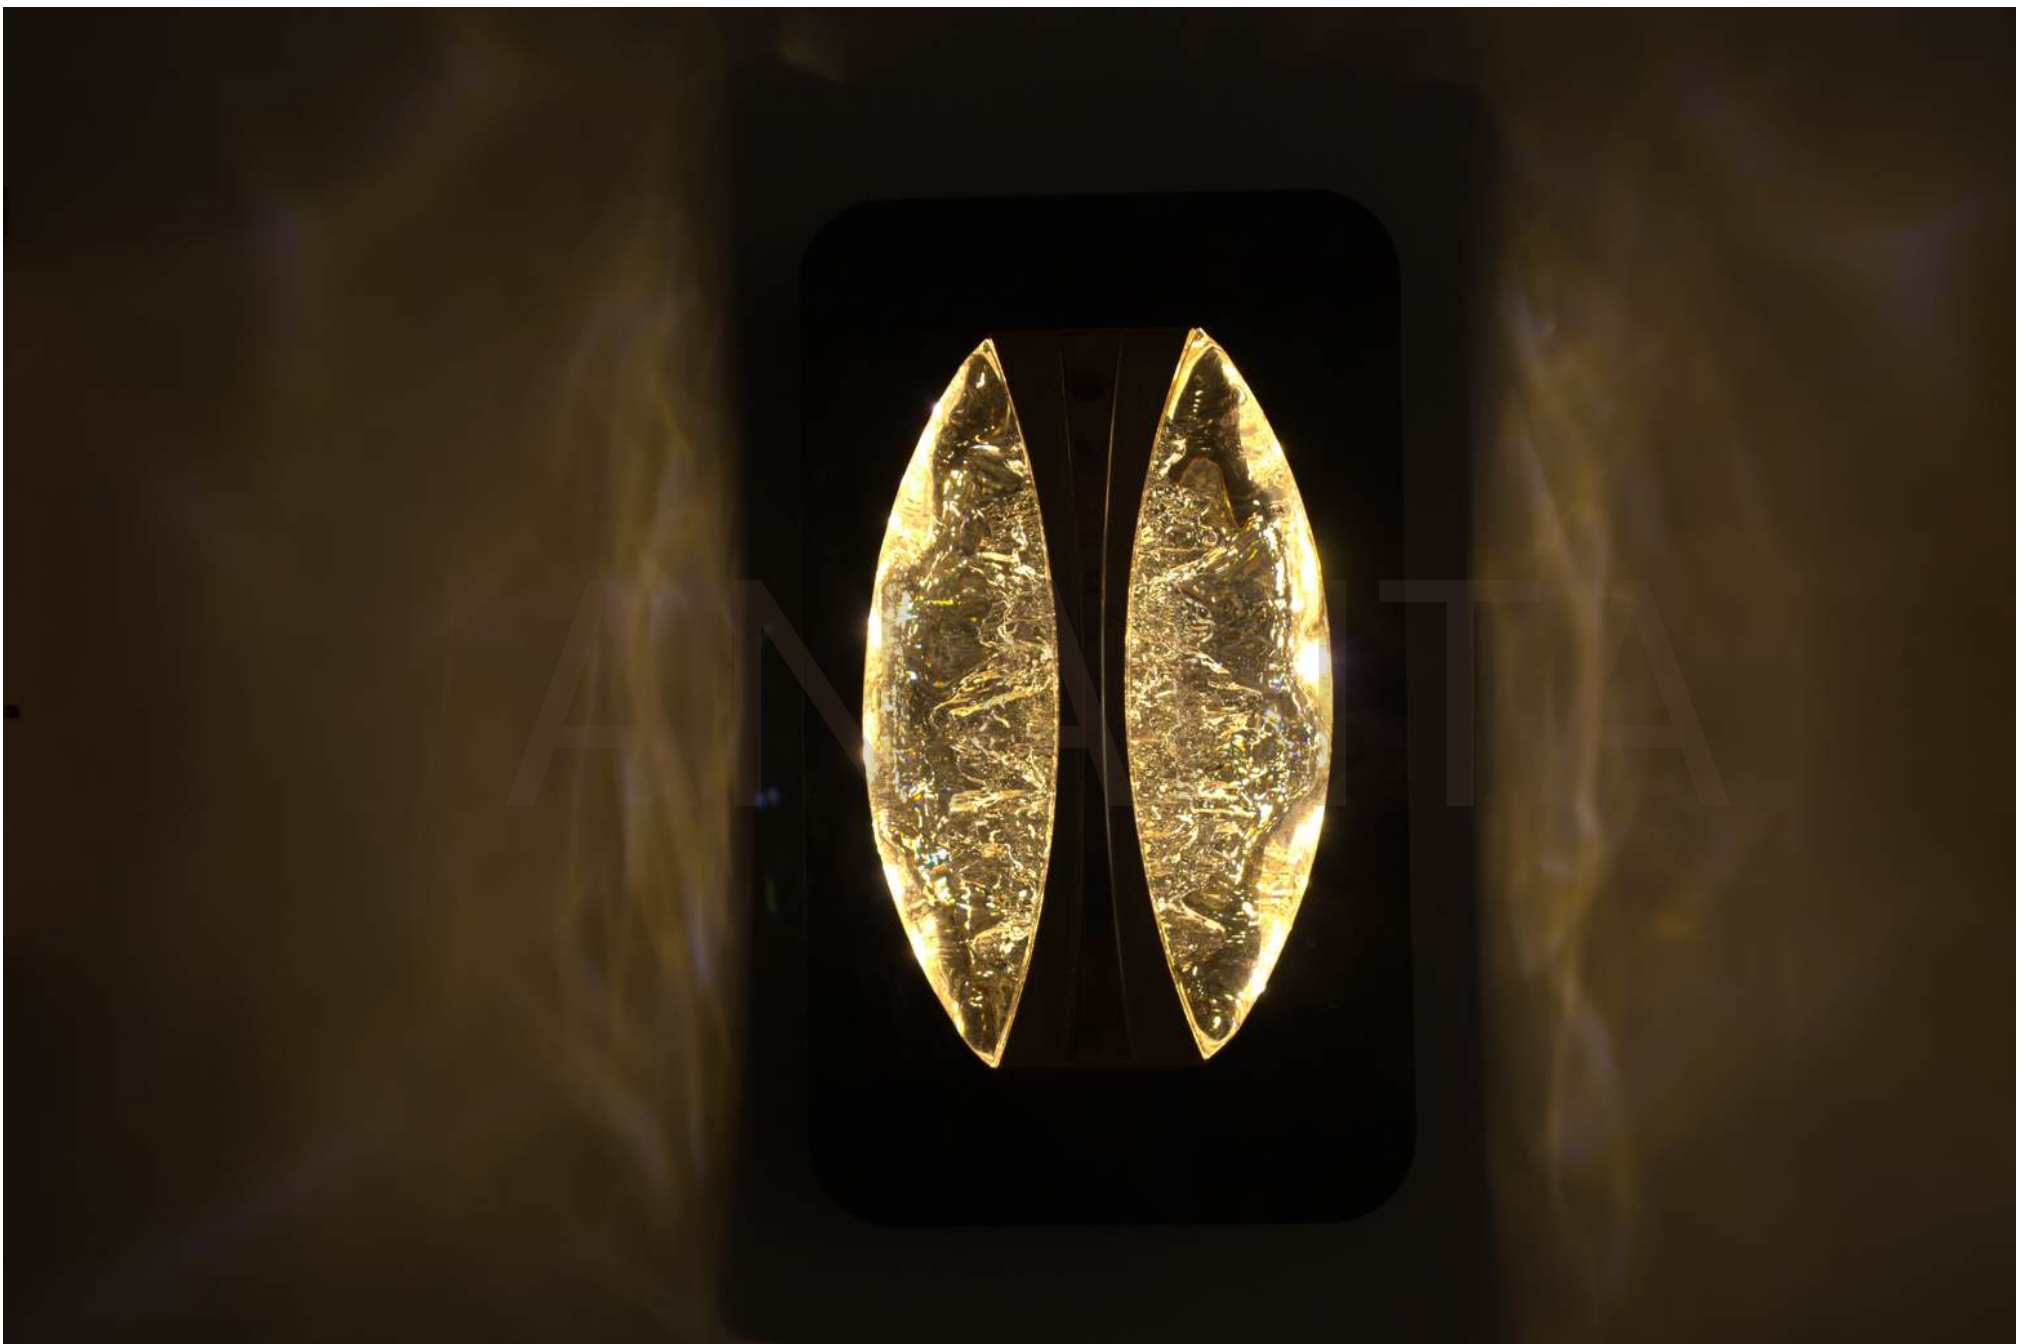

MODEL NO	AN-8988
BODY COLOR	TITANIUM BLACK & FRENCH GOLD
LAMP	TRI COLOUR LED
DIMENSIONS	H*240MM X W*170MM
VALUE	8640/-