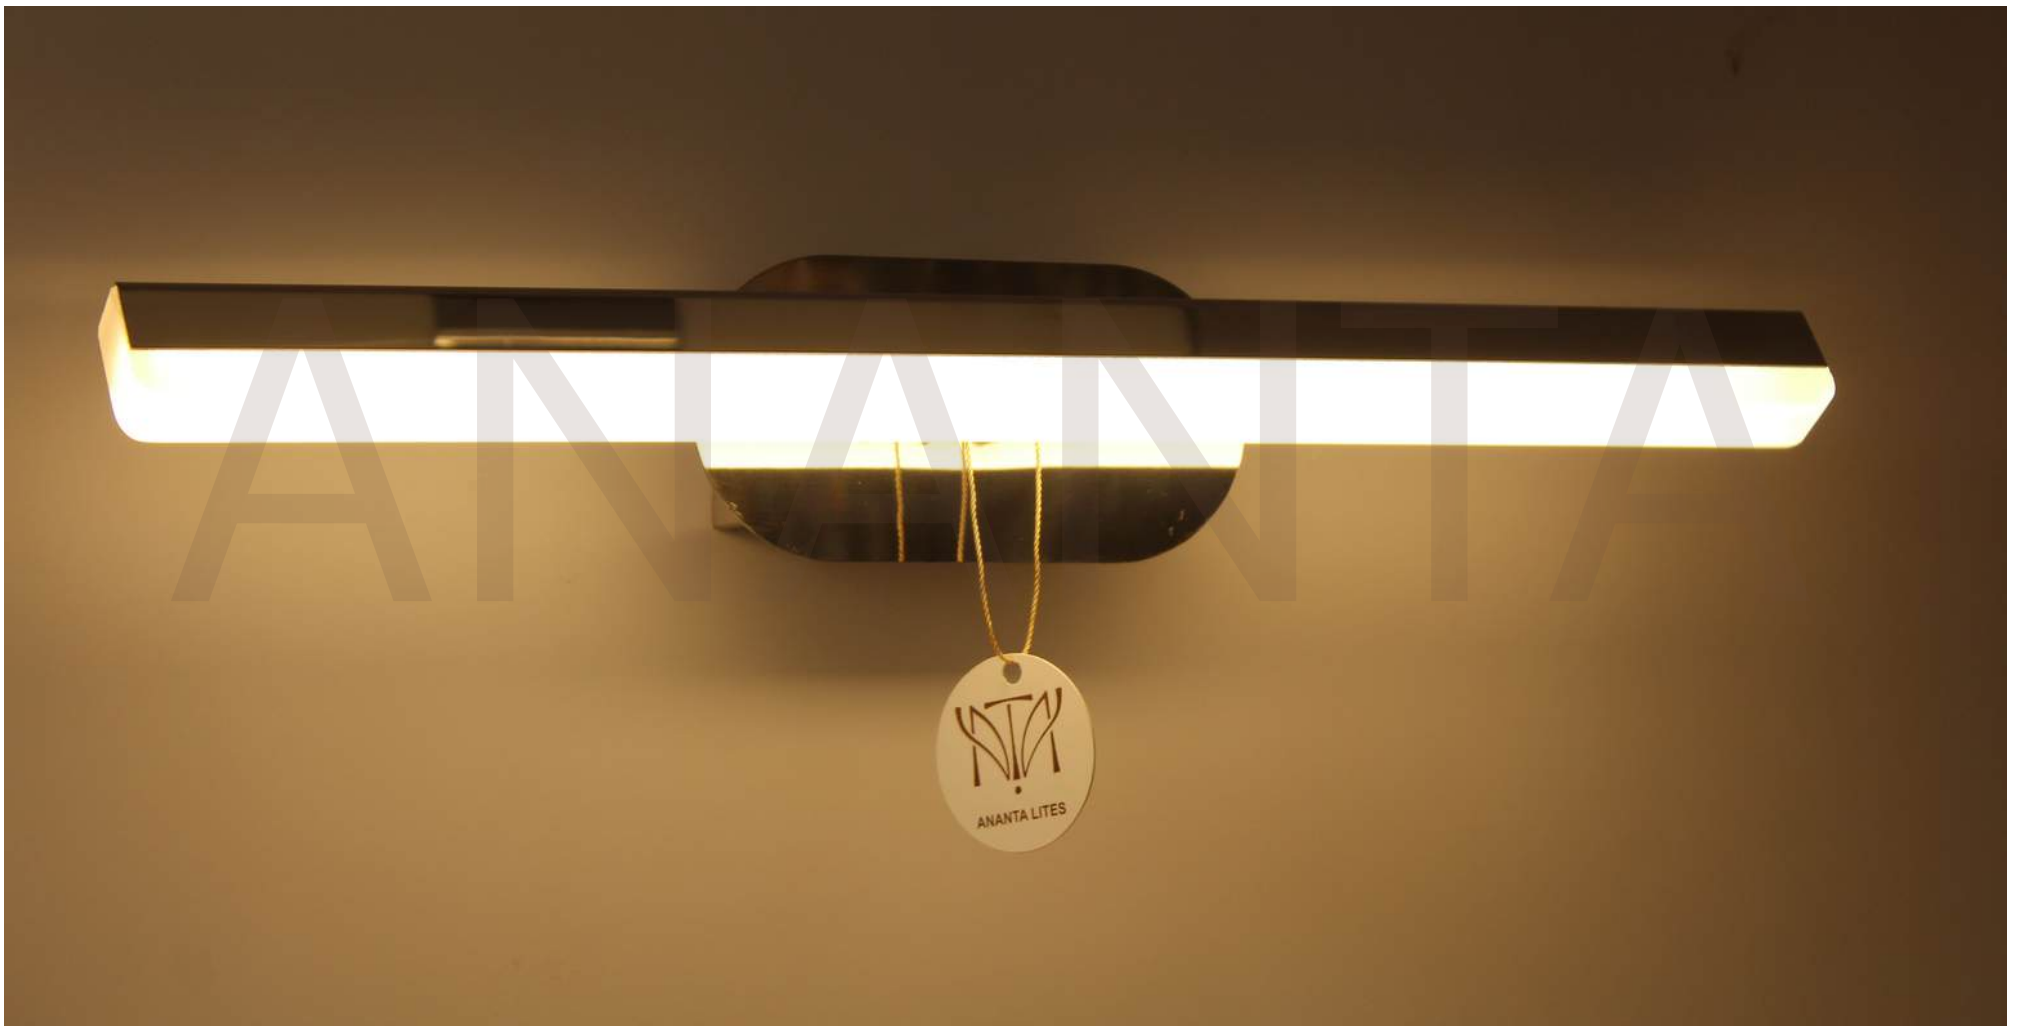

MODEL NO	AN-132/20
BODY COLOR	CHROME
LAMP	TRICOLOUR LED
DIMENSIONS	W*410MM
VALUE	3300/-