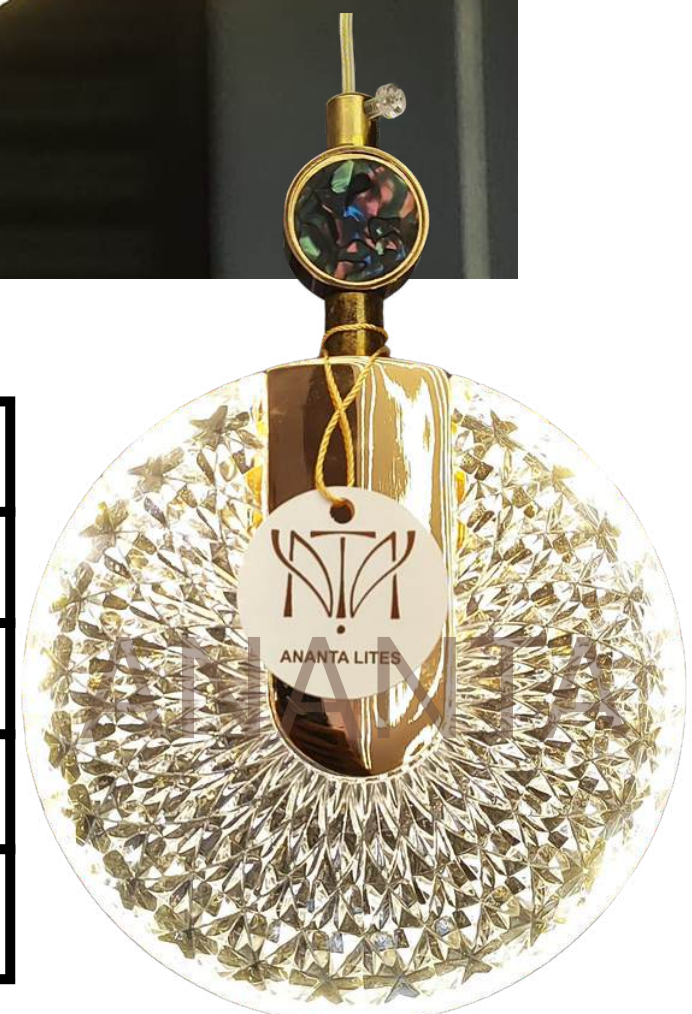

MODEL NO	AN-6883
BODY COLOR	YELLOW GOLD & AMBER
LAMP	TRI COLOUR LED
DIMENSIONS	L*460MM X W*200MM
VALUE	4385/-

MODEL NO	AN-6867
BODY COLOR	YELLOW GOLD & BLACK
LAMP	TRI COLOUR LED
DIMENSIONS	L*440MM X W*200MM
VALUE	4882/-

MODEL NO	AN-6656
BODY COLOR	GOLD & AMBER
LAMP	3000K LED
DIMENSIONS	H*450MM X W*450MM
VALUE	5775/-

MODEL NO	AN-144/12
BODY COLOR	SAND BLACK
LAMP	3000K LED
DIMENSIONS	D*150MM
VALUE	3800/-

MODEL NO	
BODY COLOR	BLACK
LAMP	LED 4000K
DIMENSIONS	D*100MM
VALUE	2200/-

MODEL NO	AN-156
BODY COLOR	ICE WHITE
LAMP	3000K LED
DIMENSIONS	H*240MM
VALUE	3150/-

MODEL NO	AN-155
BODY COLOR	ROSE GOLD
LAMP	3000K LED
DIMENSIONS	H*240MM
VALUE	3150/-

MODEL NO	AN-762
BODY COLOR	FRENCH GOLD
LAMP	TRI COLOUR LED
DIMENSIONS	D*150MM
VALUE	5340/-

MODEL NO	AN-9750/1 & 9750/2
BODY COLOR	FRENCH GOLD
LAMP	3000K LED
DIMENSIONS	H*230MM X W*80MM
VALUE	3810/- & 6720/-

MODEL NO	AN-26003/1
BODY COLOR	FRENCH GOLD
LAMP	TRI COLOUR LED
DIMENSIONS	D*130MM
VALUE	3300/-