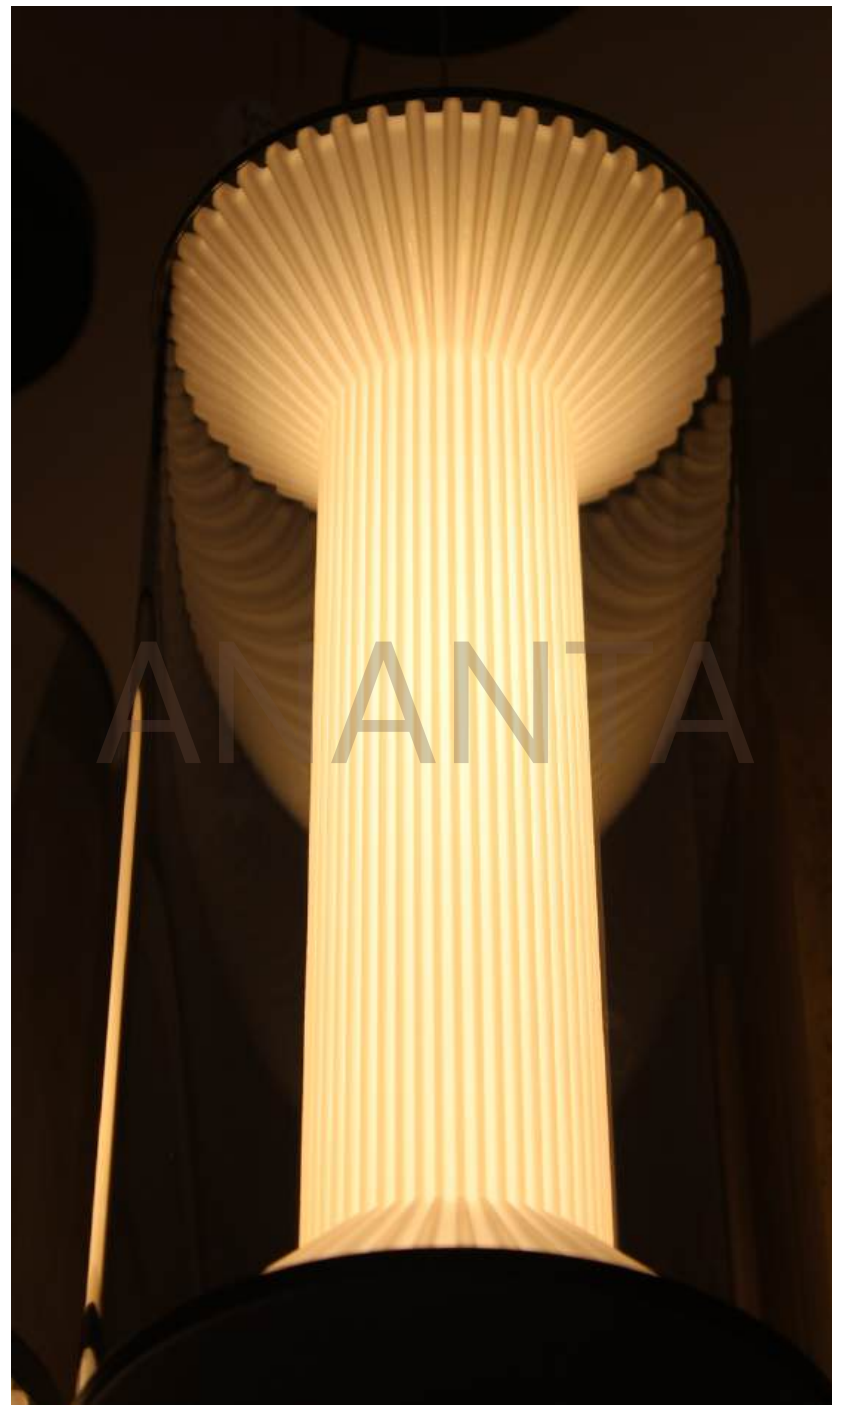

MODEL NO	AN-12540/1
BODY COLOR	BLACK
LAMP	3000K LED
DIMENSIONS	H*350MM X D*150MM
VALUE	6900/-