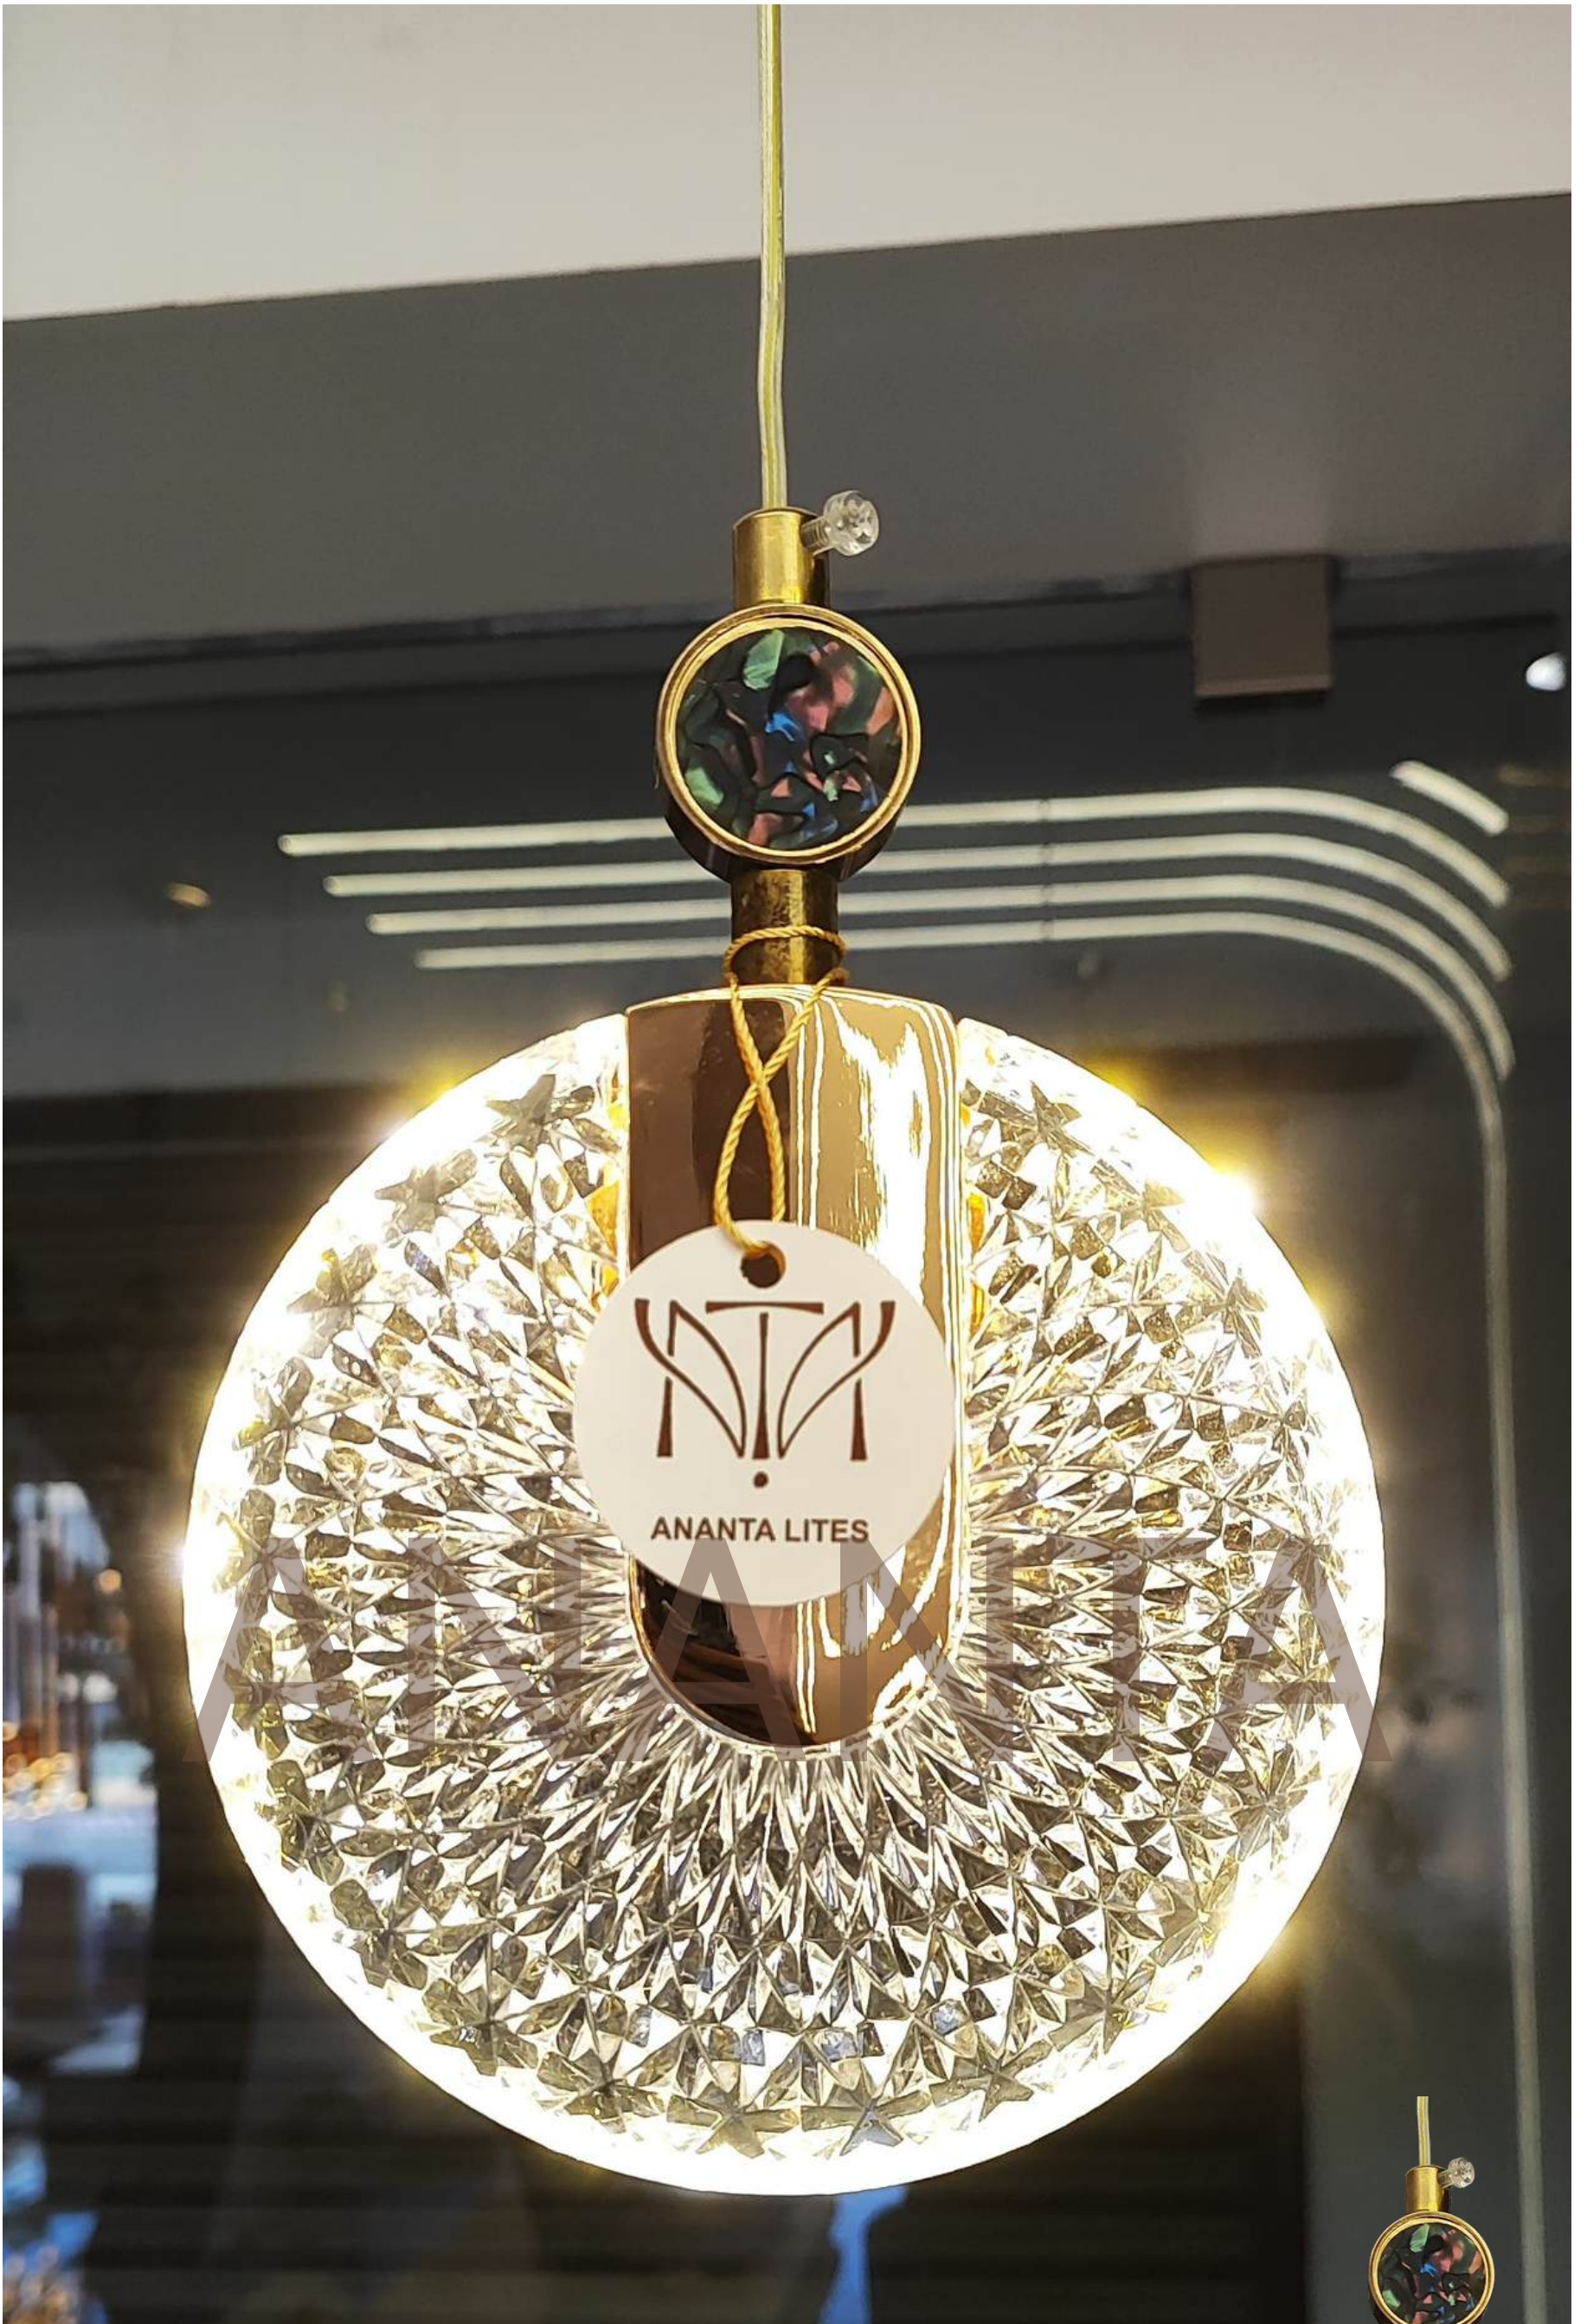

MODEL NO	AN-762
BODY COLOR	FRENCH GOLD
LAMP	TRI COLOUR LED
DIMENSIONS	D*150MM
VALUE	5340/-