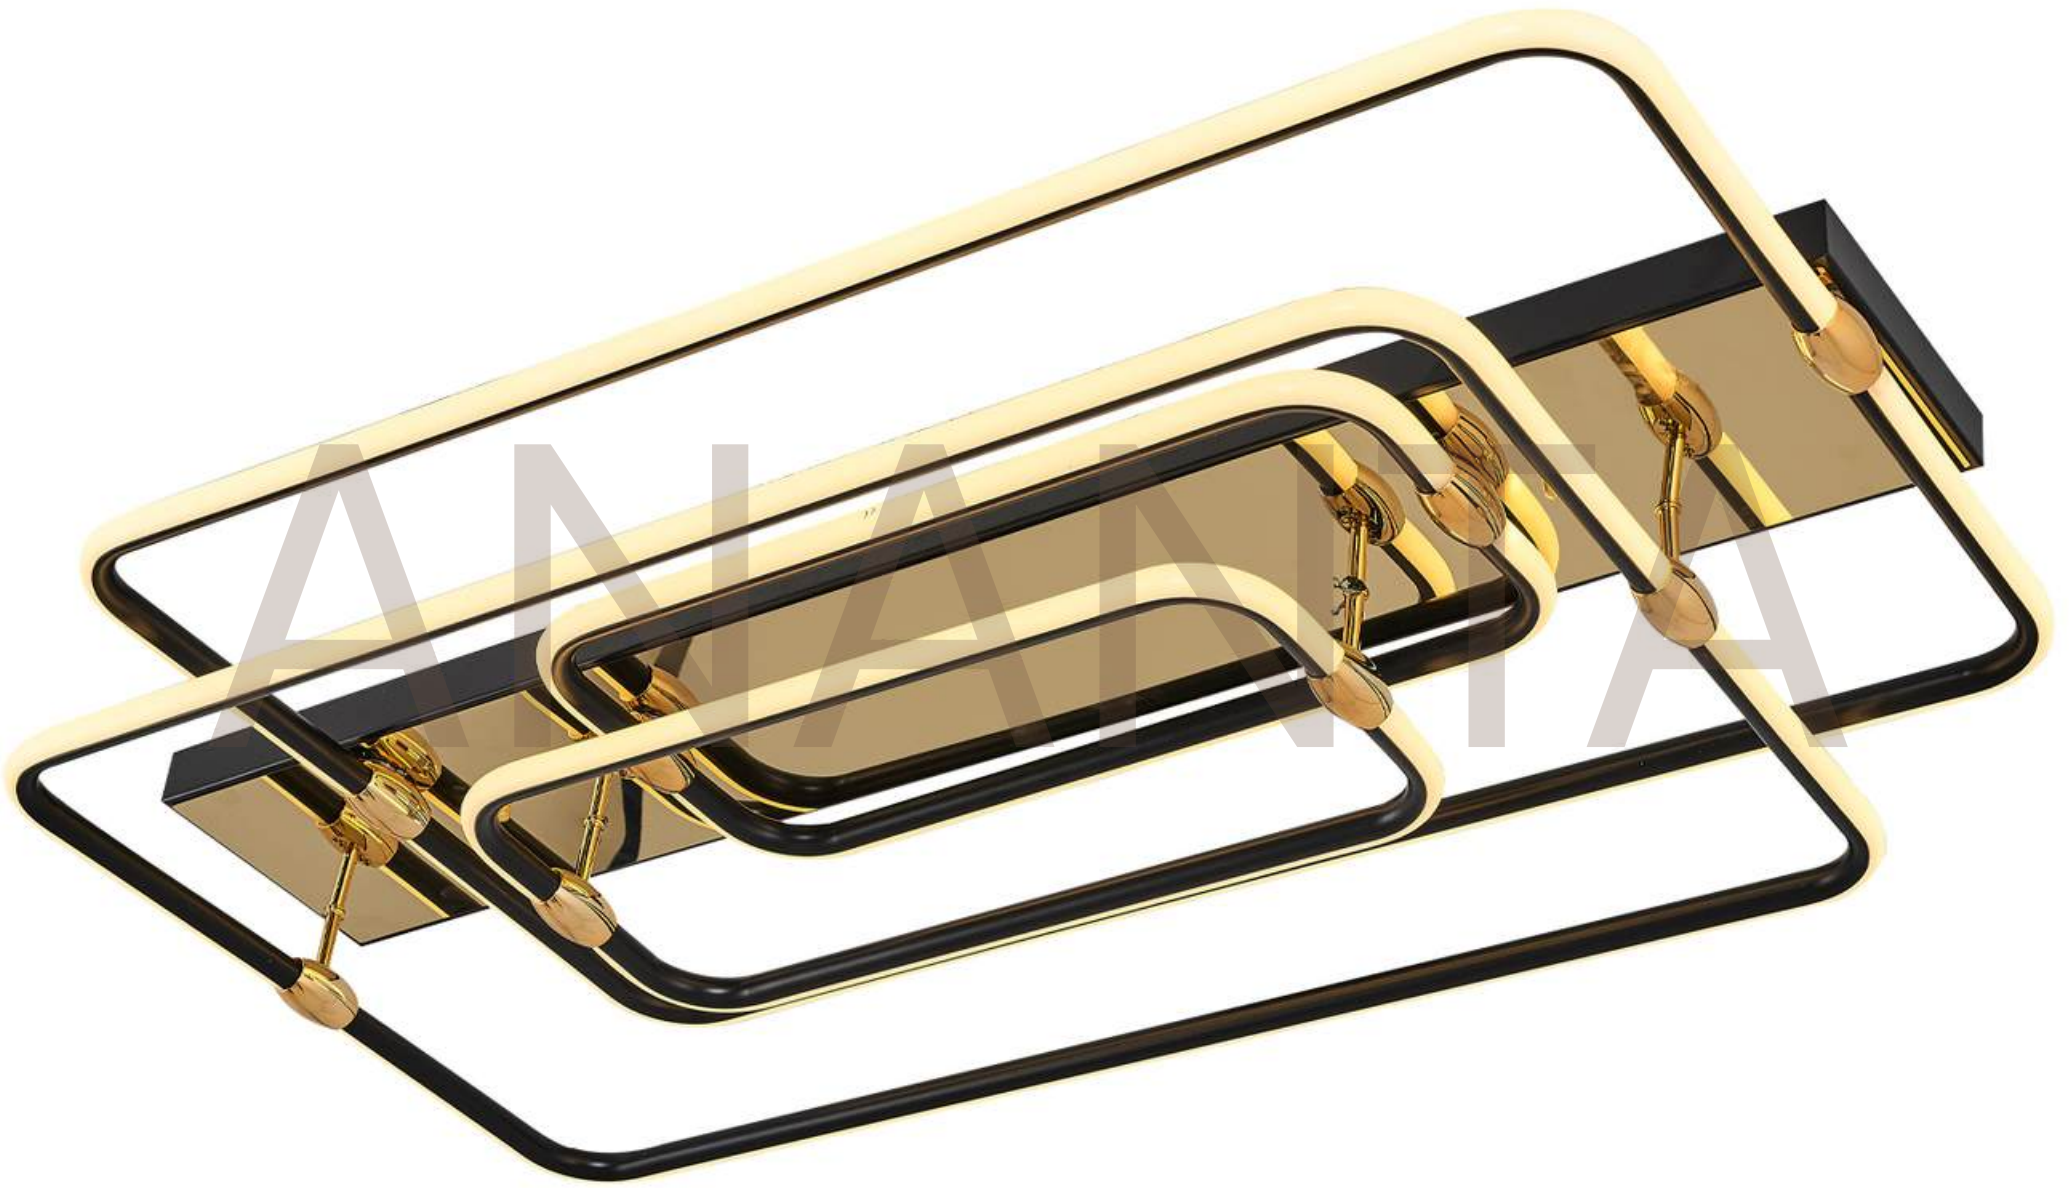

MODEL NO	AN-7560
BODY COLOR	BLACK& FRENCH GOLD
LAMP	TRI COLOUR LED
DIMENSIONS	L*1200MM X W*750MM
VALUE	22420/-