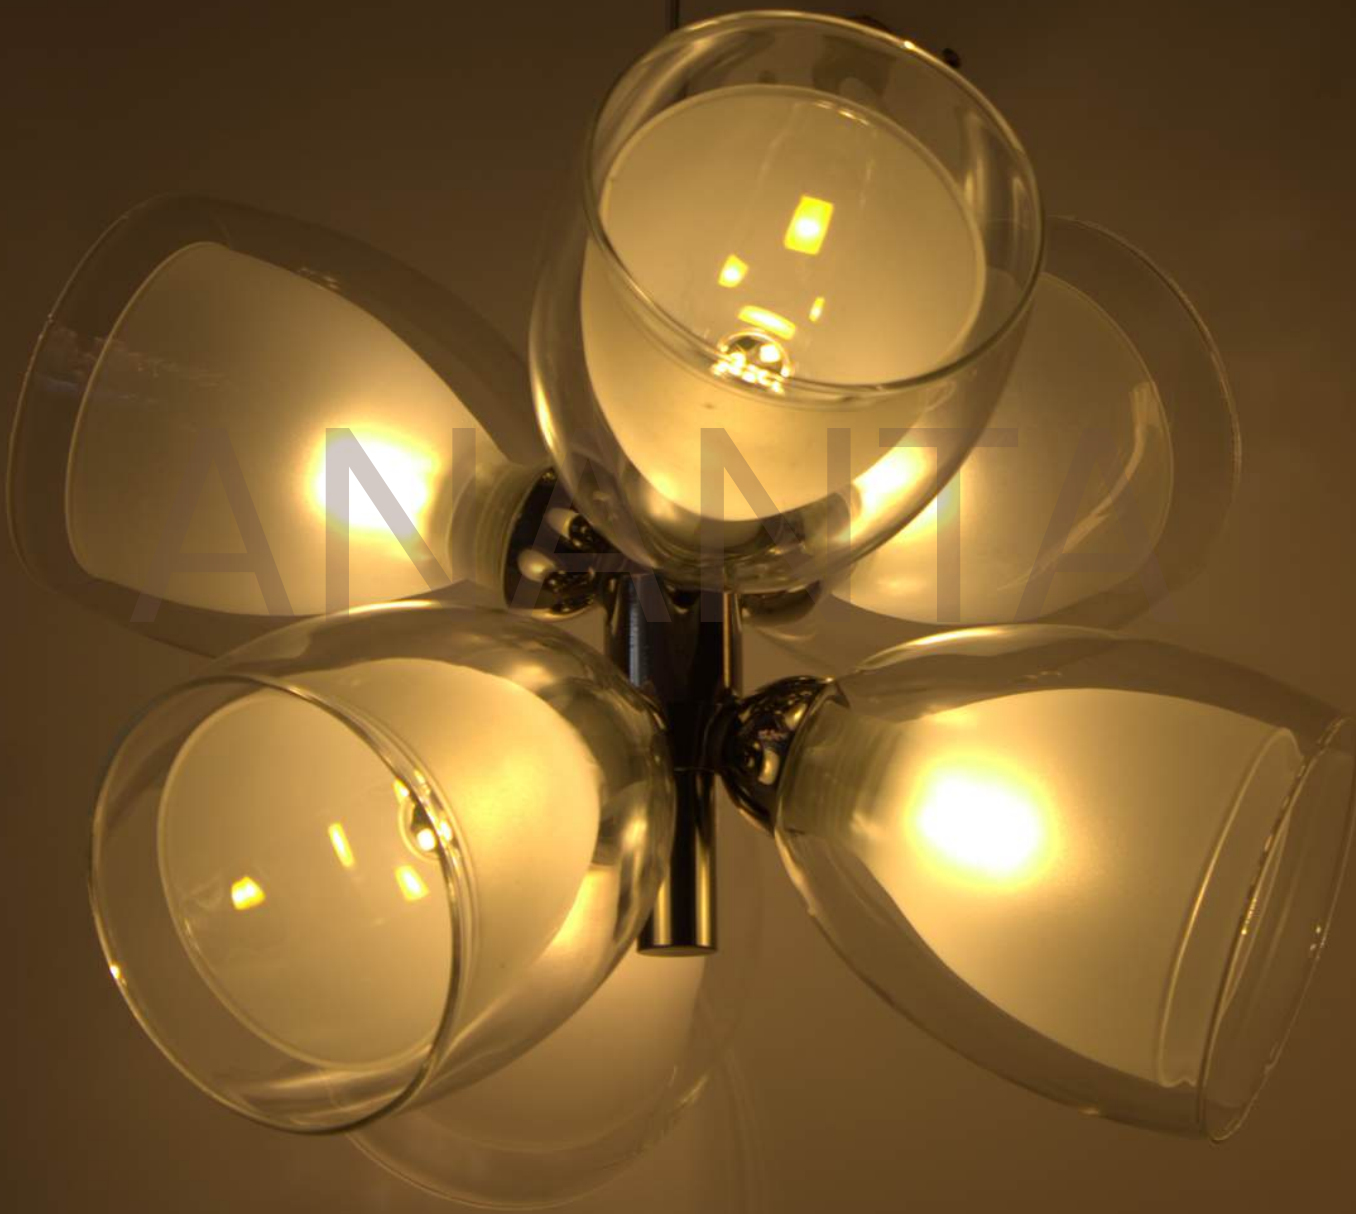

MODEL NO	AN-10114-6
BODY COLOR	CHROME
LAMP	G9
DIMENSIONS	H*260MM X W*250MM
VALUE	8496/-