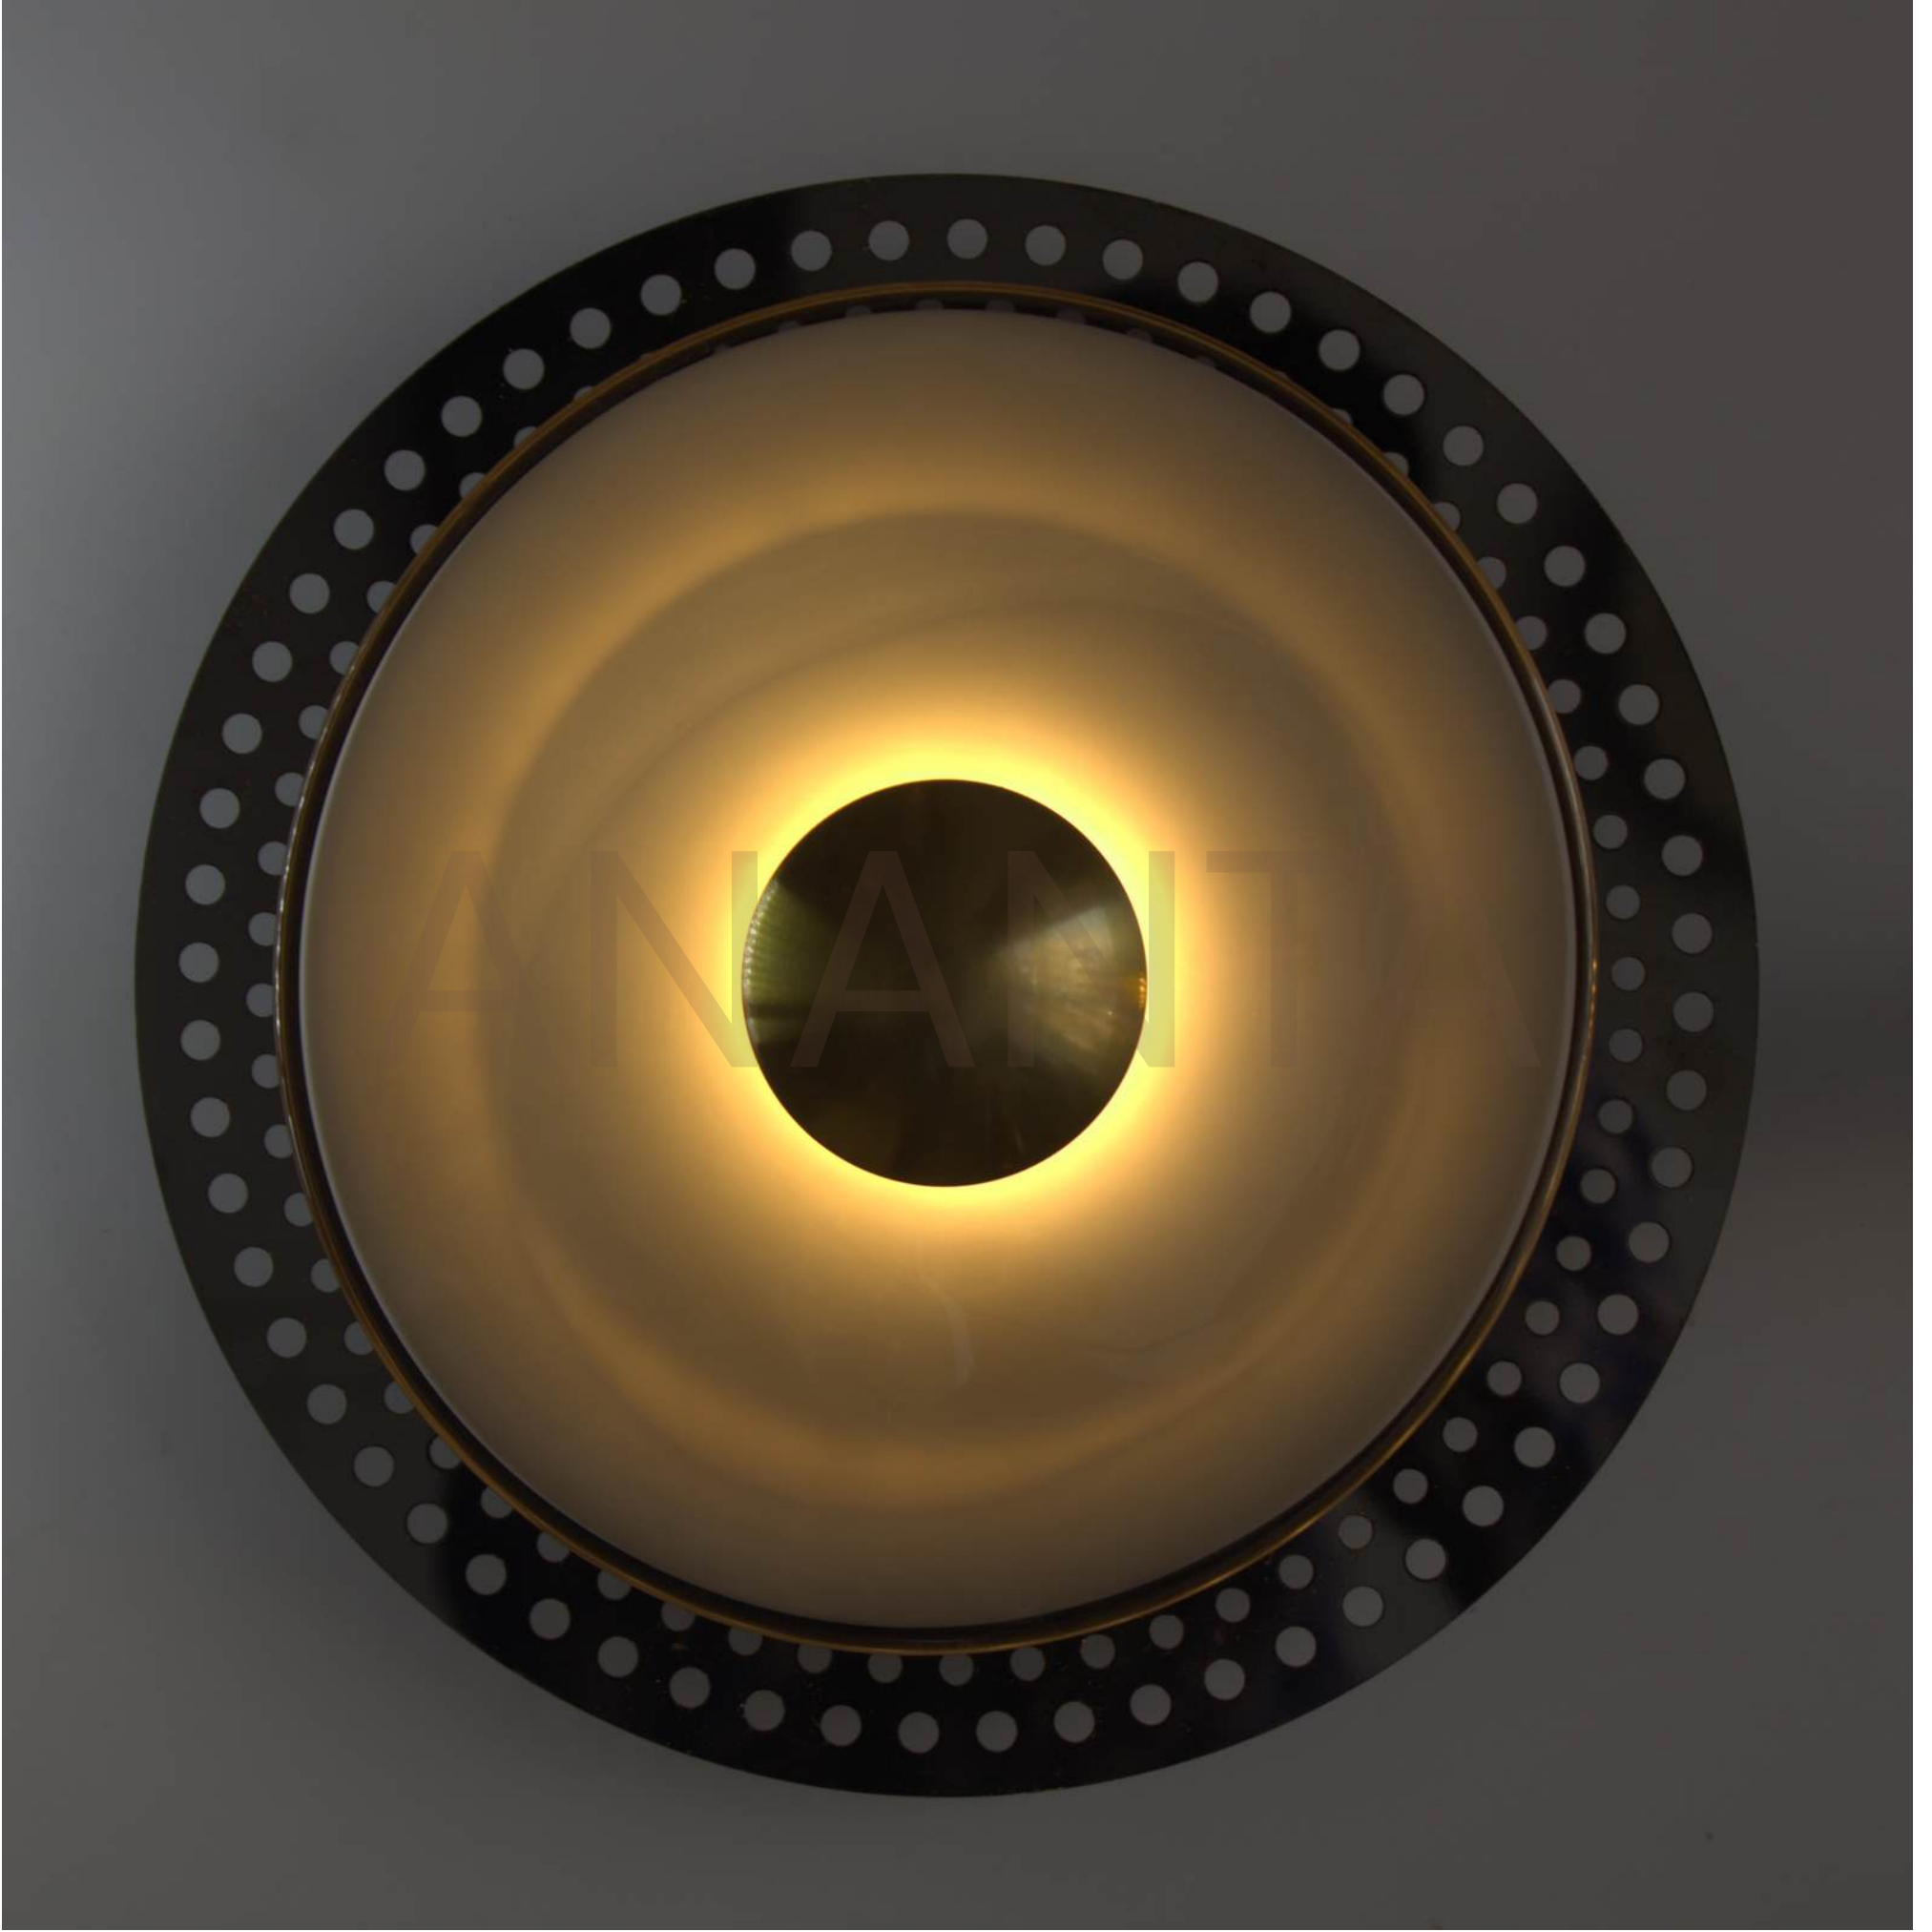

MODEL NO	AN-3432
BODY COLOR	BLACK
LAMP	TRI COLOUR LED
DIMENSIONS	D*250MM
VALUE	3384/-