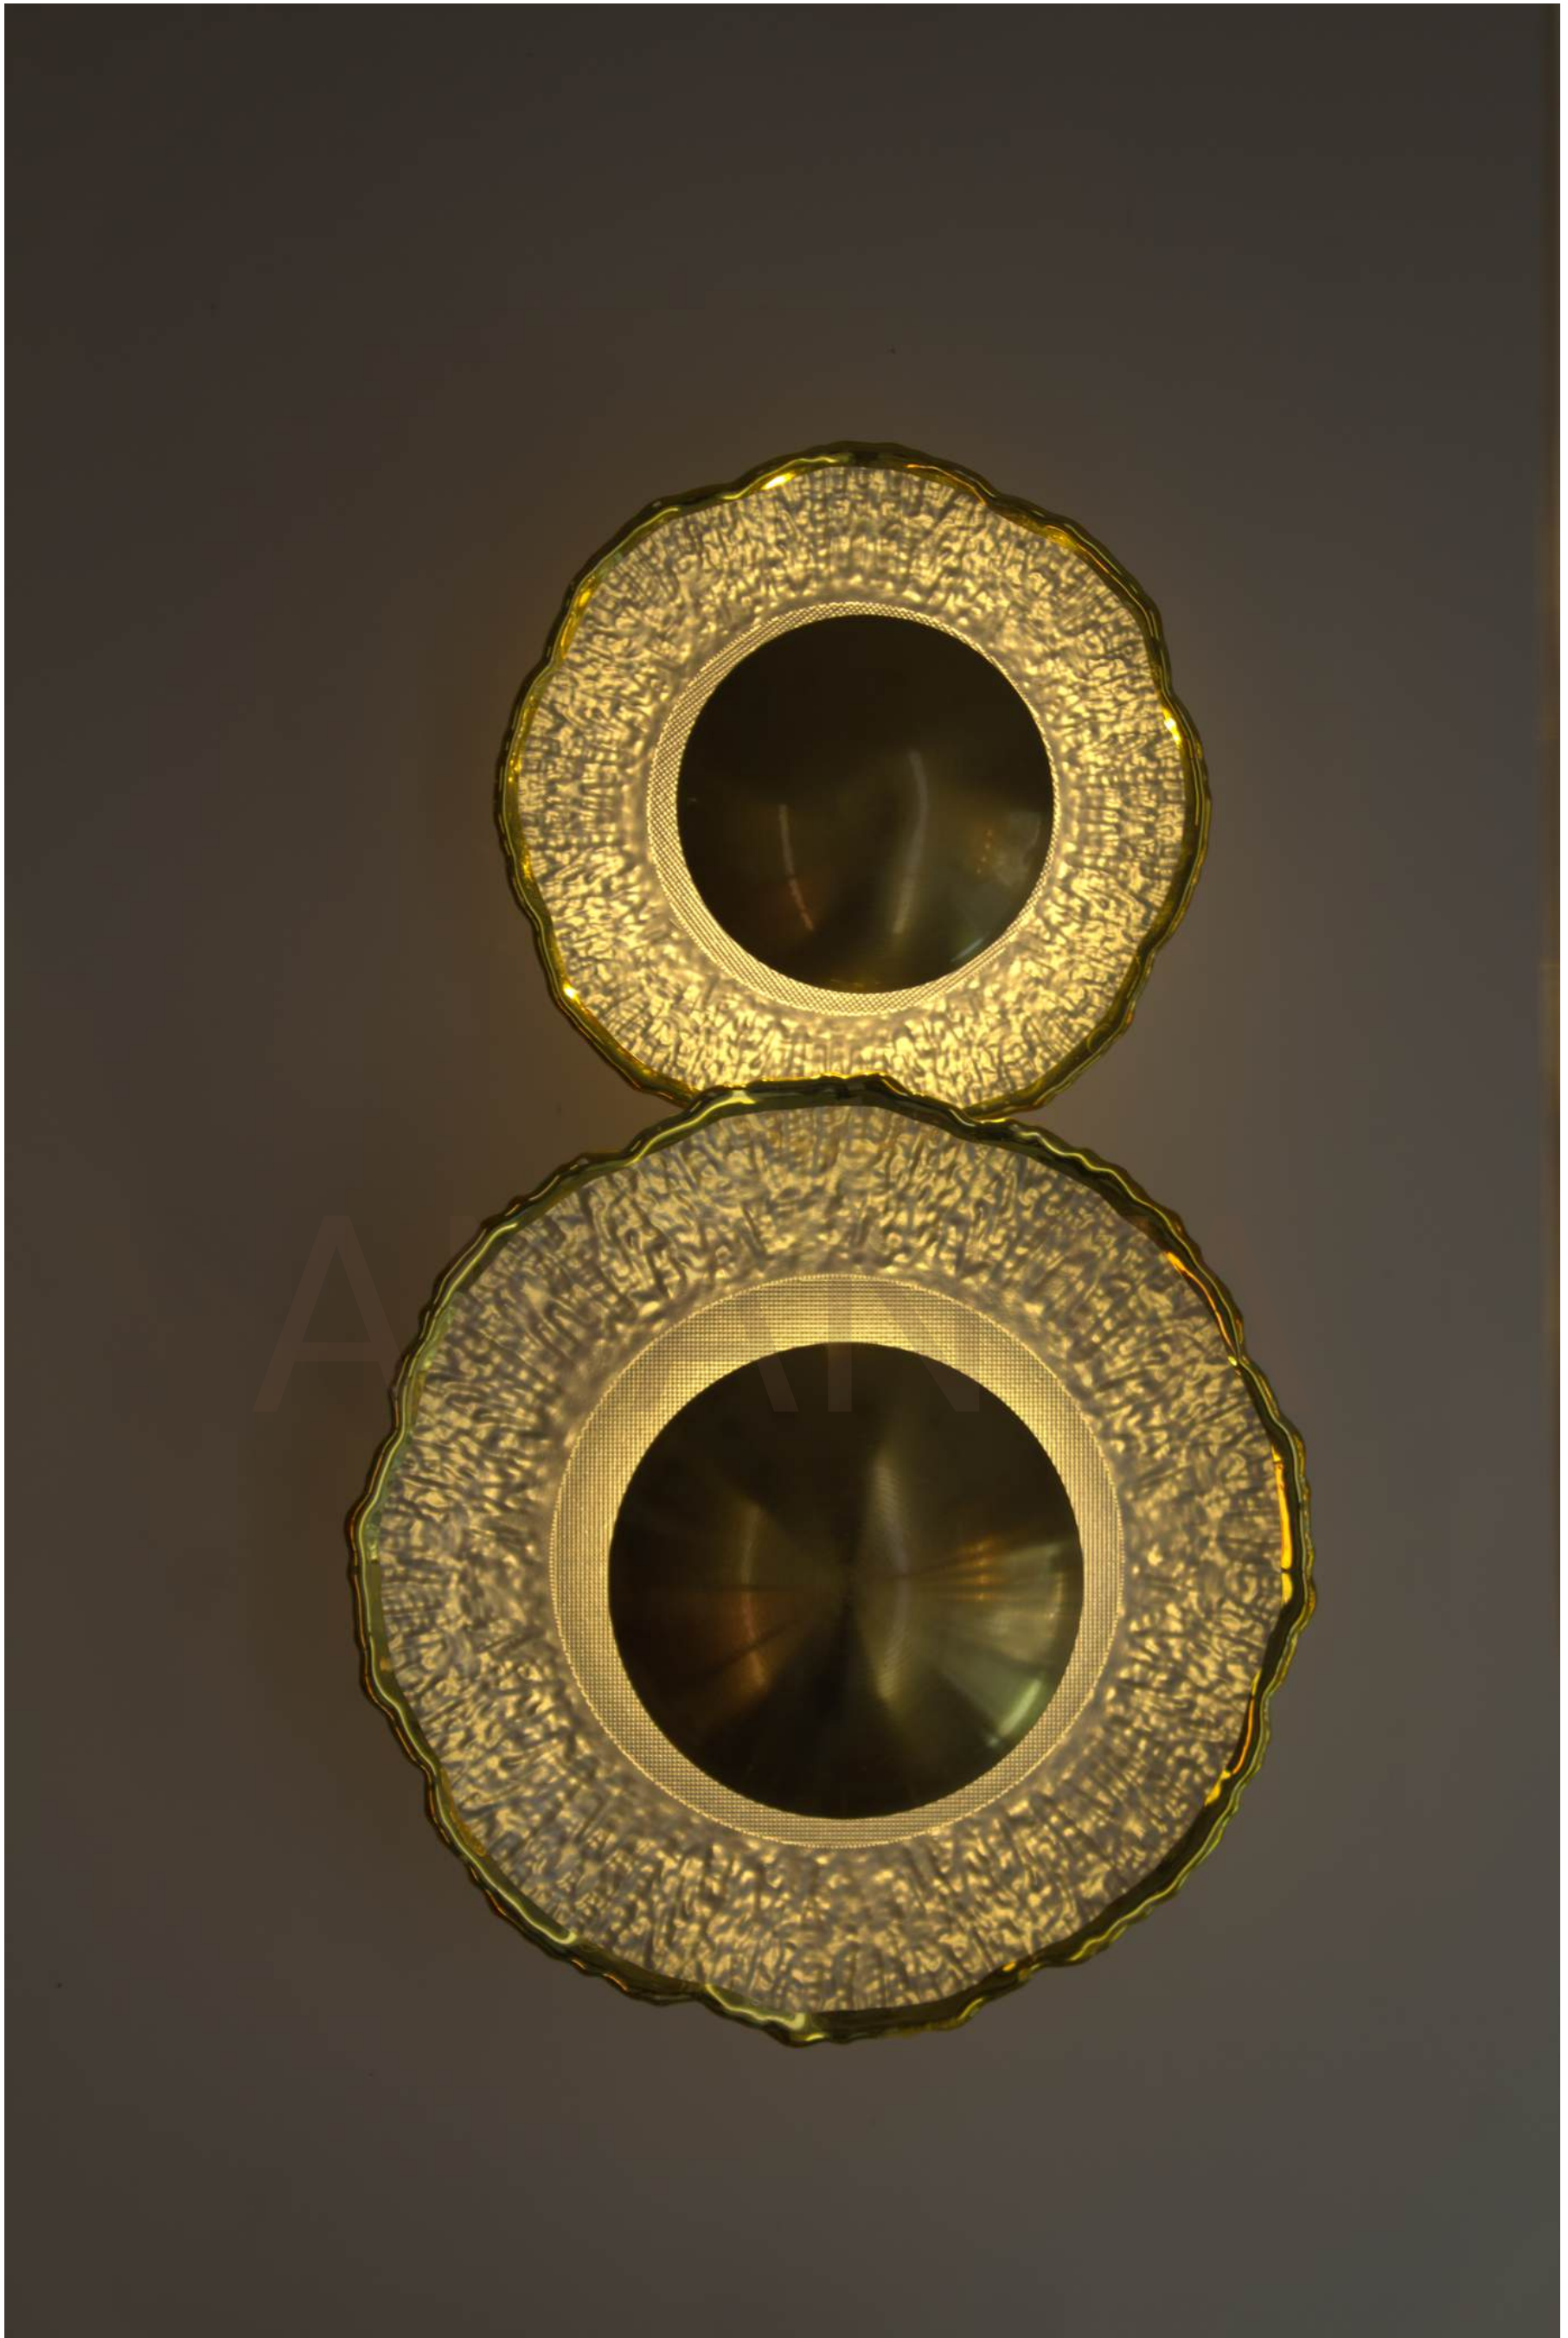

MODEL NO	AN-3277
BODY COLOR	PURPLE + GOLD
LAMP	TRI COLOUR LED
DIMENSIONS	H*350MM X W*210MM
VALUE	4176/-