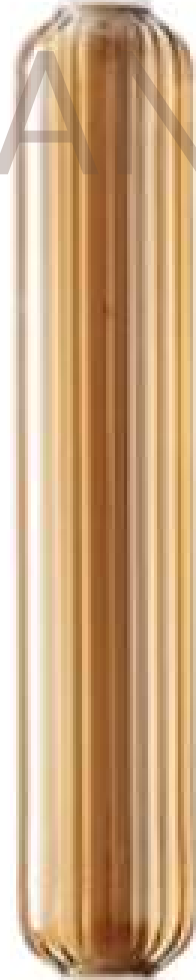

ANANTA

MODEL NO	AN-68147
BODY COLOR	WHITE & AMBER
LAMP	3000K LED
DIMENSIONS	H*500MM X W*100MM
VALUE	3910/-