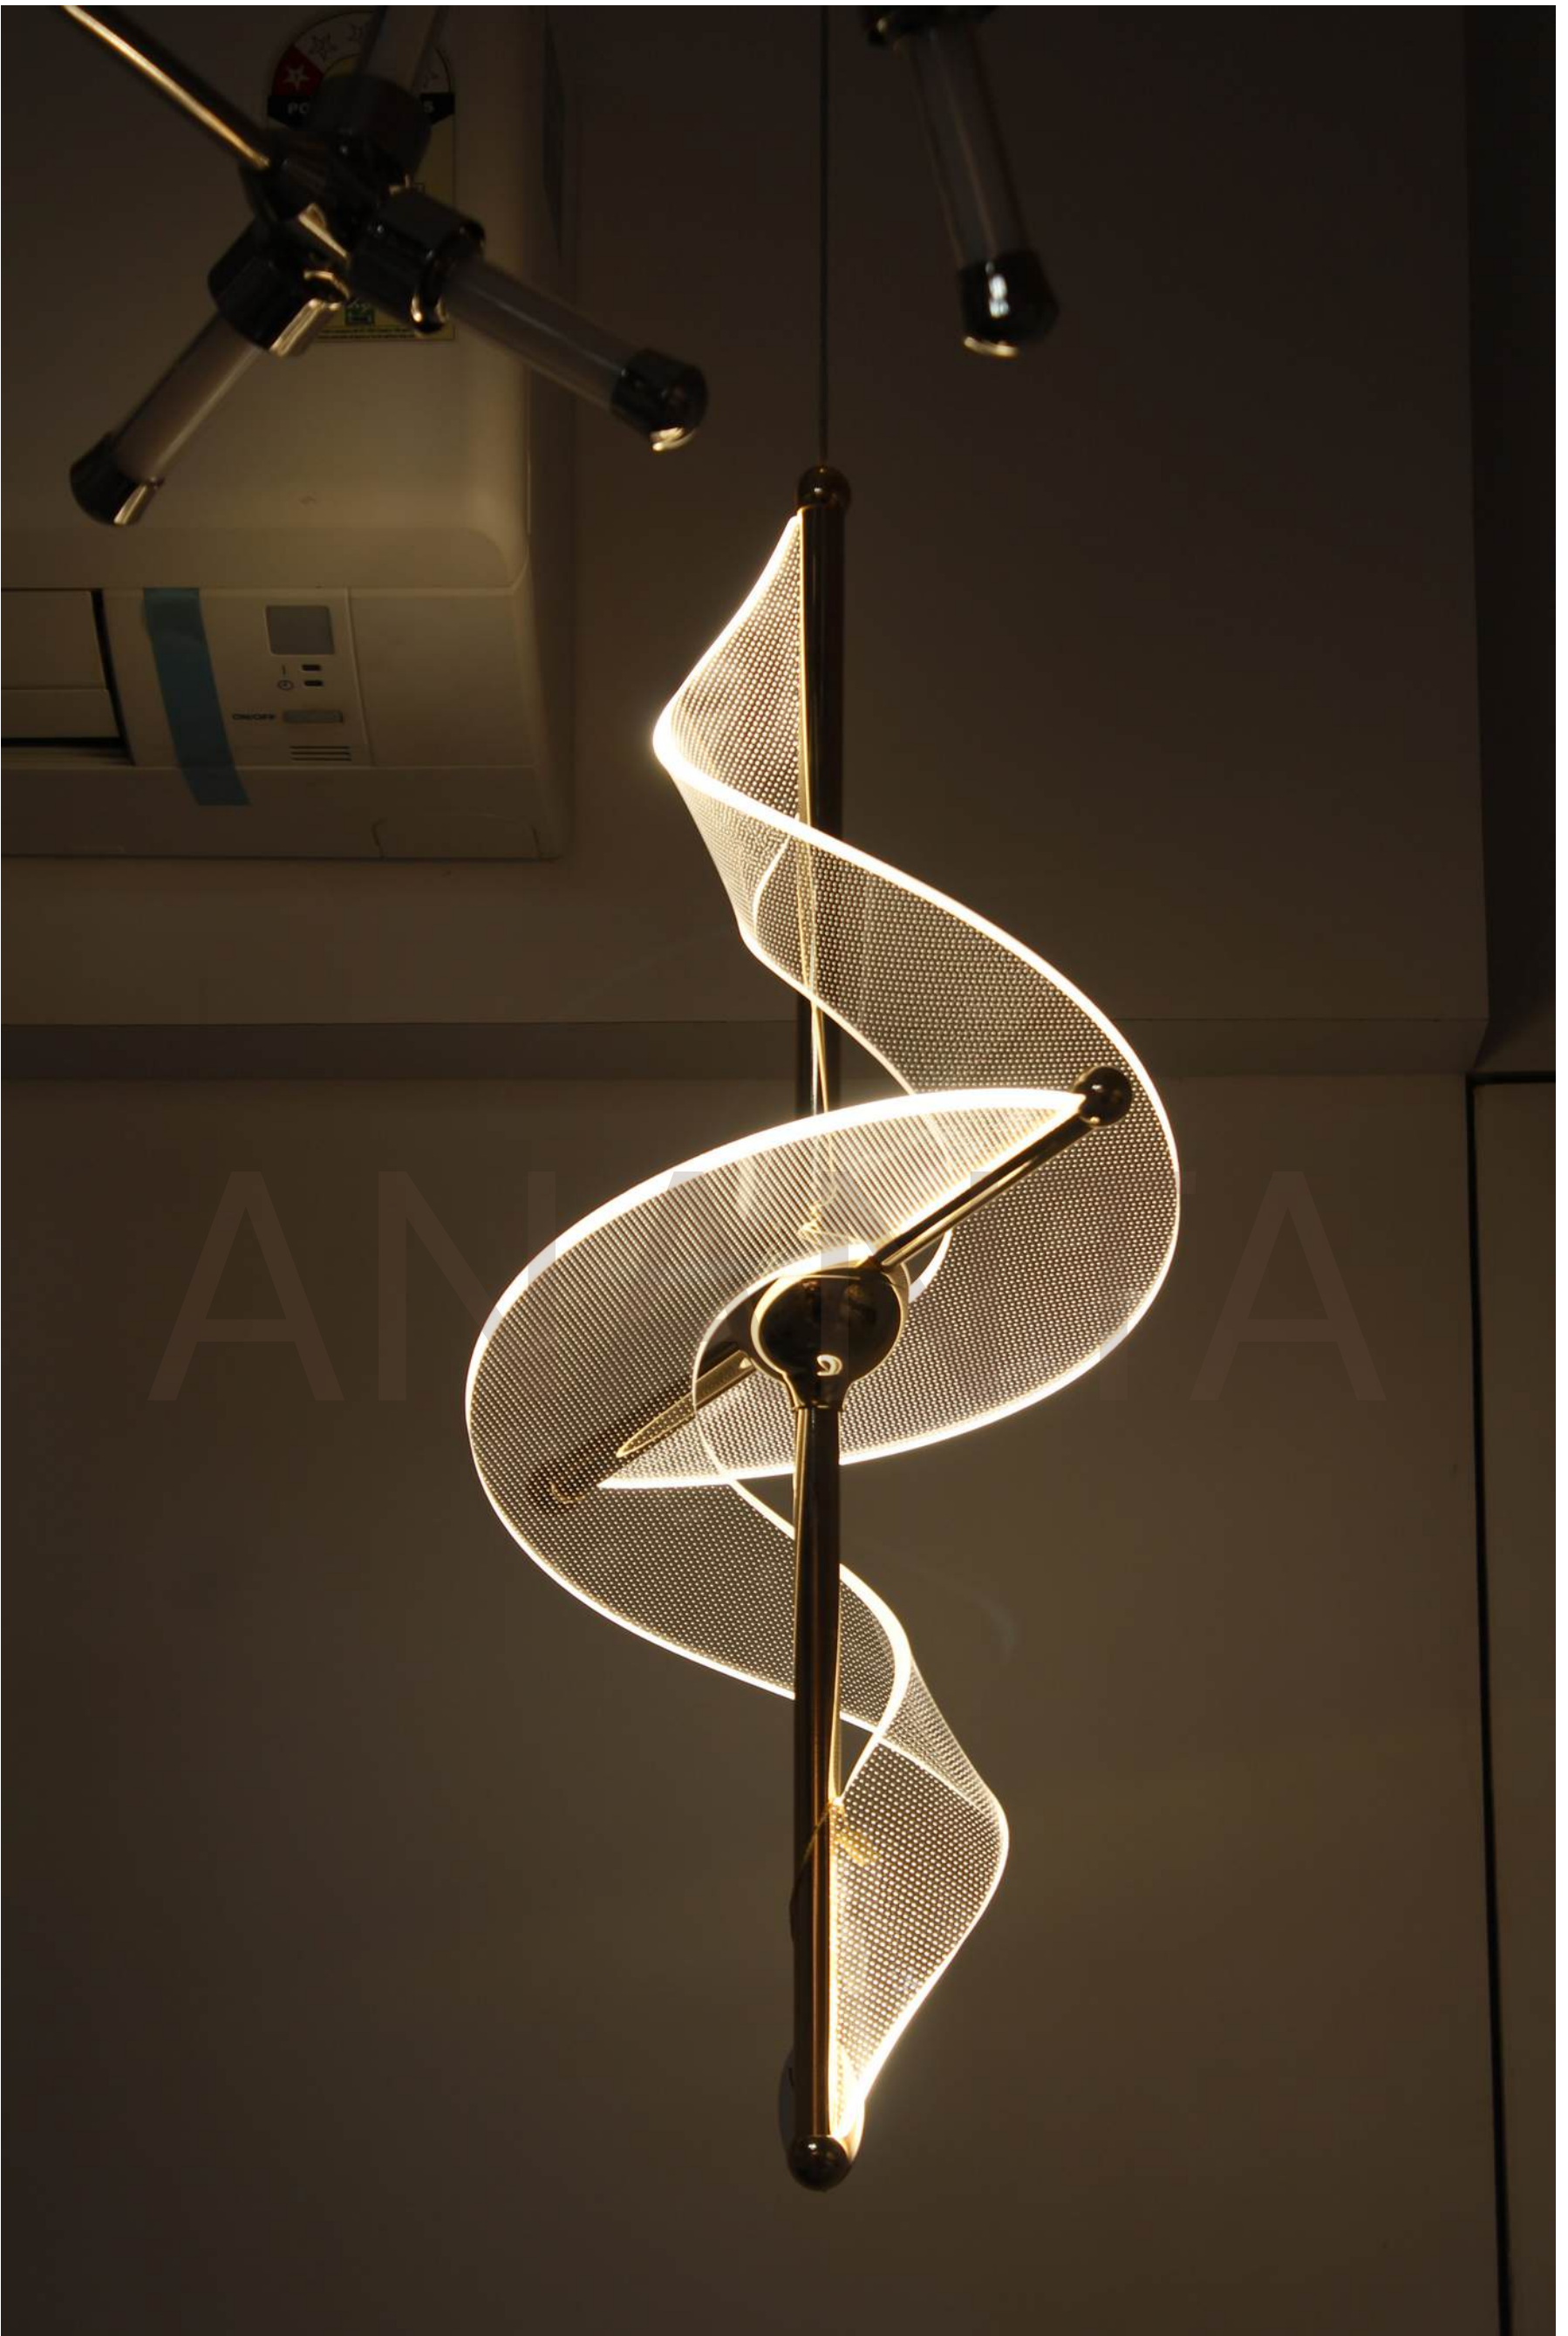

MODEL NO	455-1
BODY COLOR	FRENCH GOLD
LAMP	LED 4000K
DIMENSIONS	H*670MM X W*250MM
VALUE	12672/-