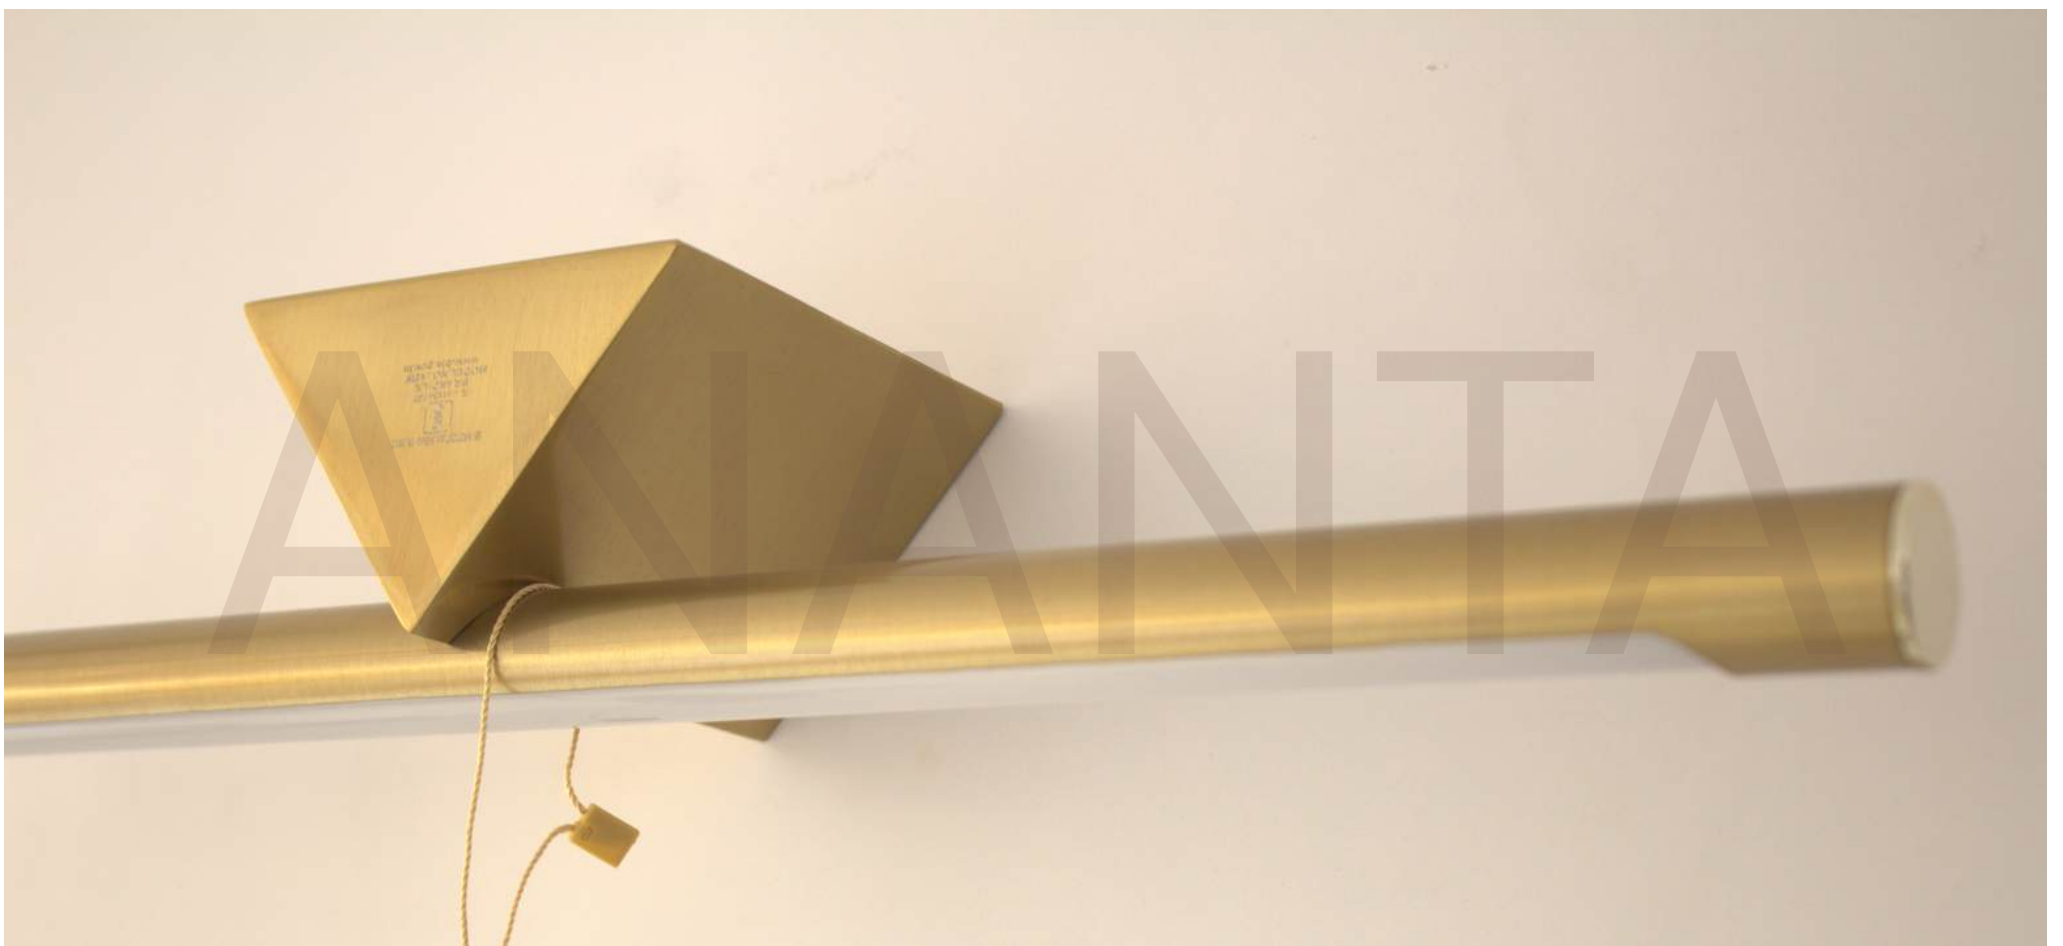

MODEL NO	AN-9750/13
BODY COLOR	FRENCH GOLD
LAMP	3000K LED
DIMENSIONS	BASE D*550MM
VALUE	28930/-

ANIANTA

MODEL NO	AN-931
BODY COLOR	BLACK & FRENCH GOLD
LAMP	3000K LED
DIMENSIONS	D 500 MM
VALUE	60000/

MODEL NO	AN-145/20
BODY COLOR	CHROME
LAMP	TRI COLOUR LED
DIMENSIONS	W*420M
VALUE	3150/-