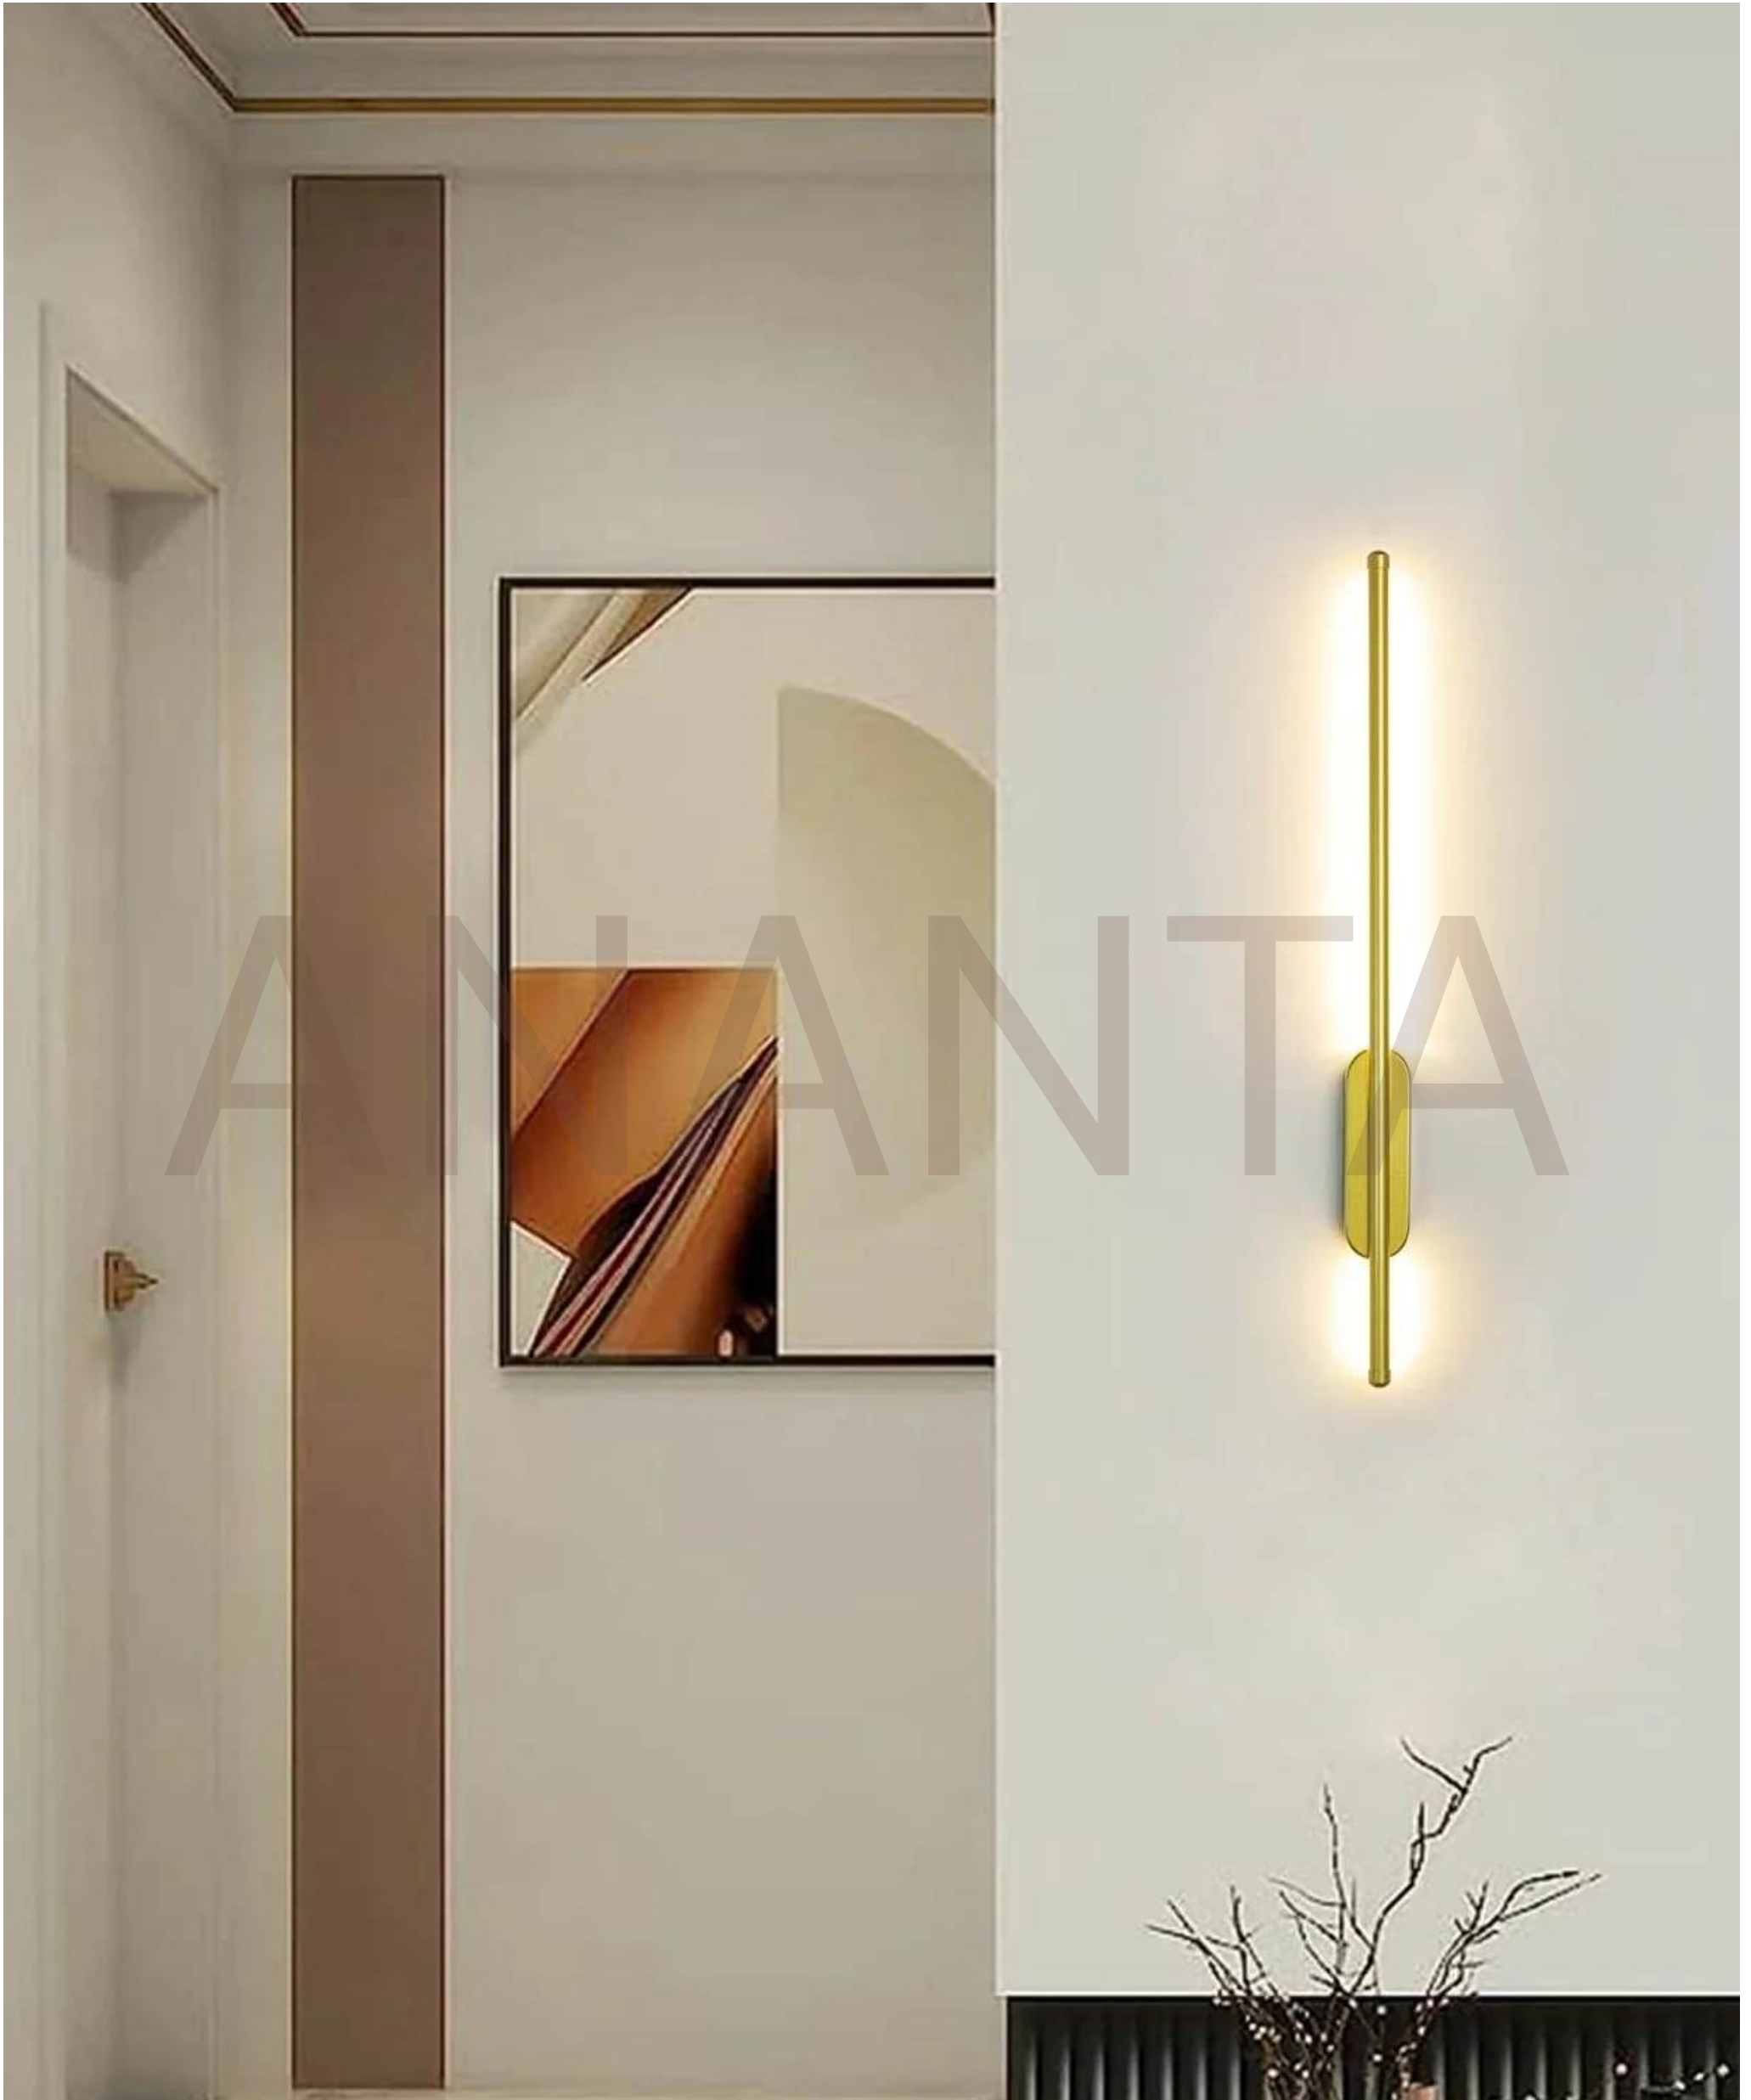

MODEL NO	AN-9402
BODY COLOR	GOLD
LAMP	TRI COLOUR LED
DIMENSIONS	600MM
VALUE	1332/-