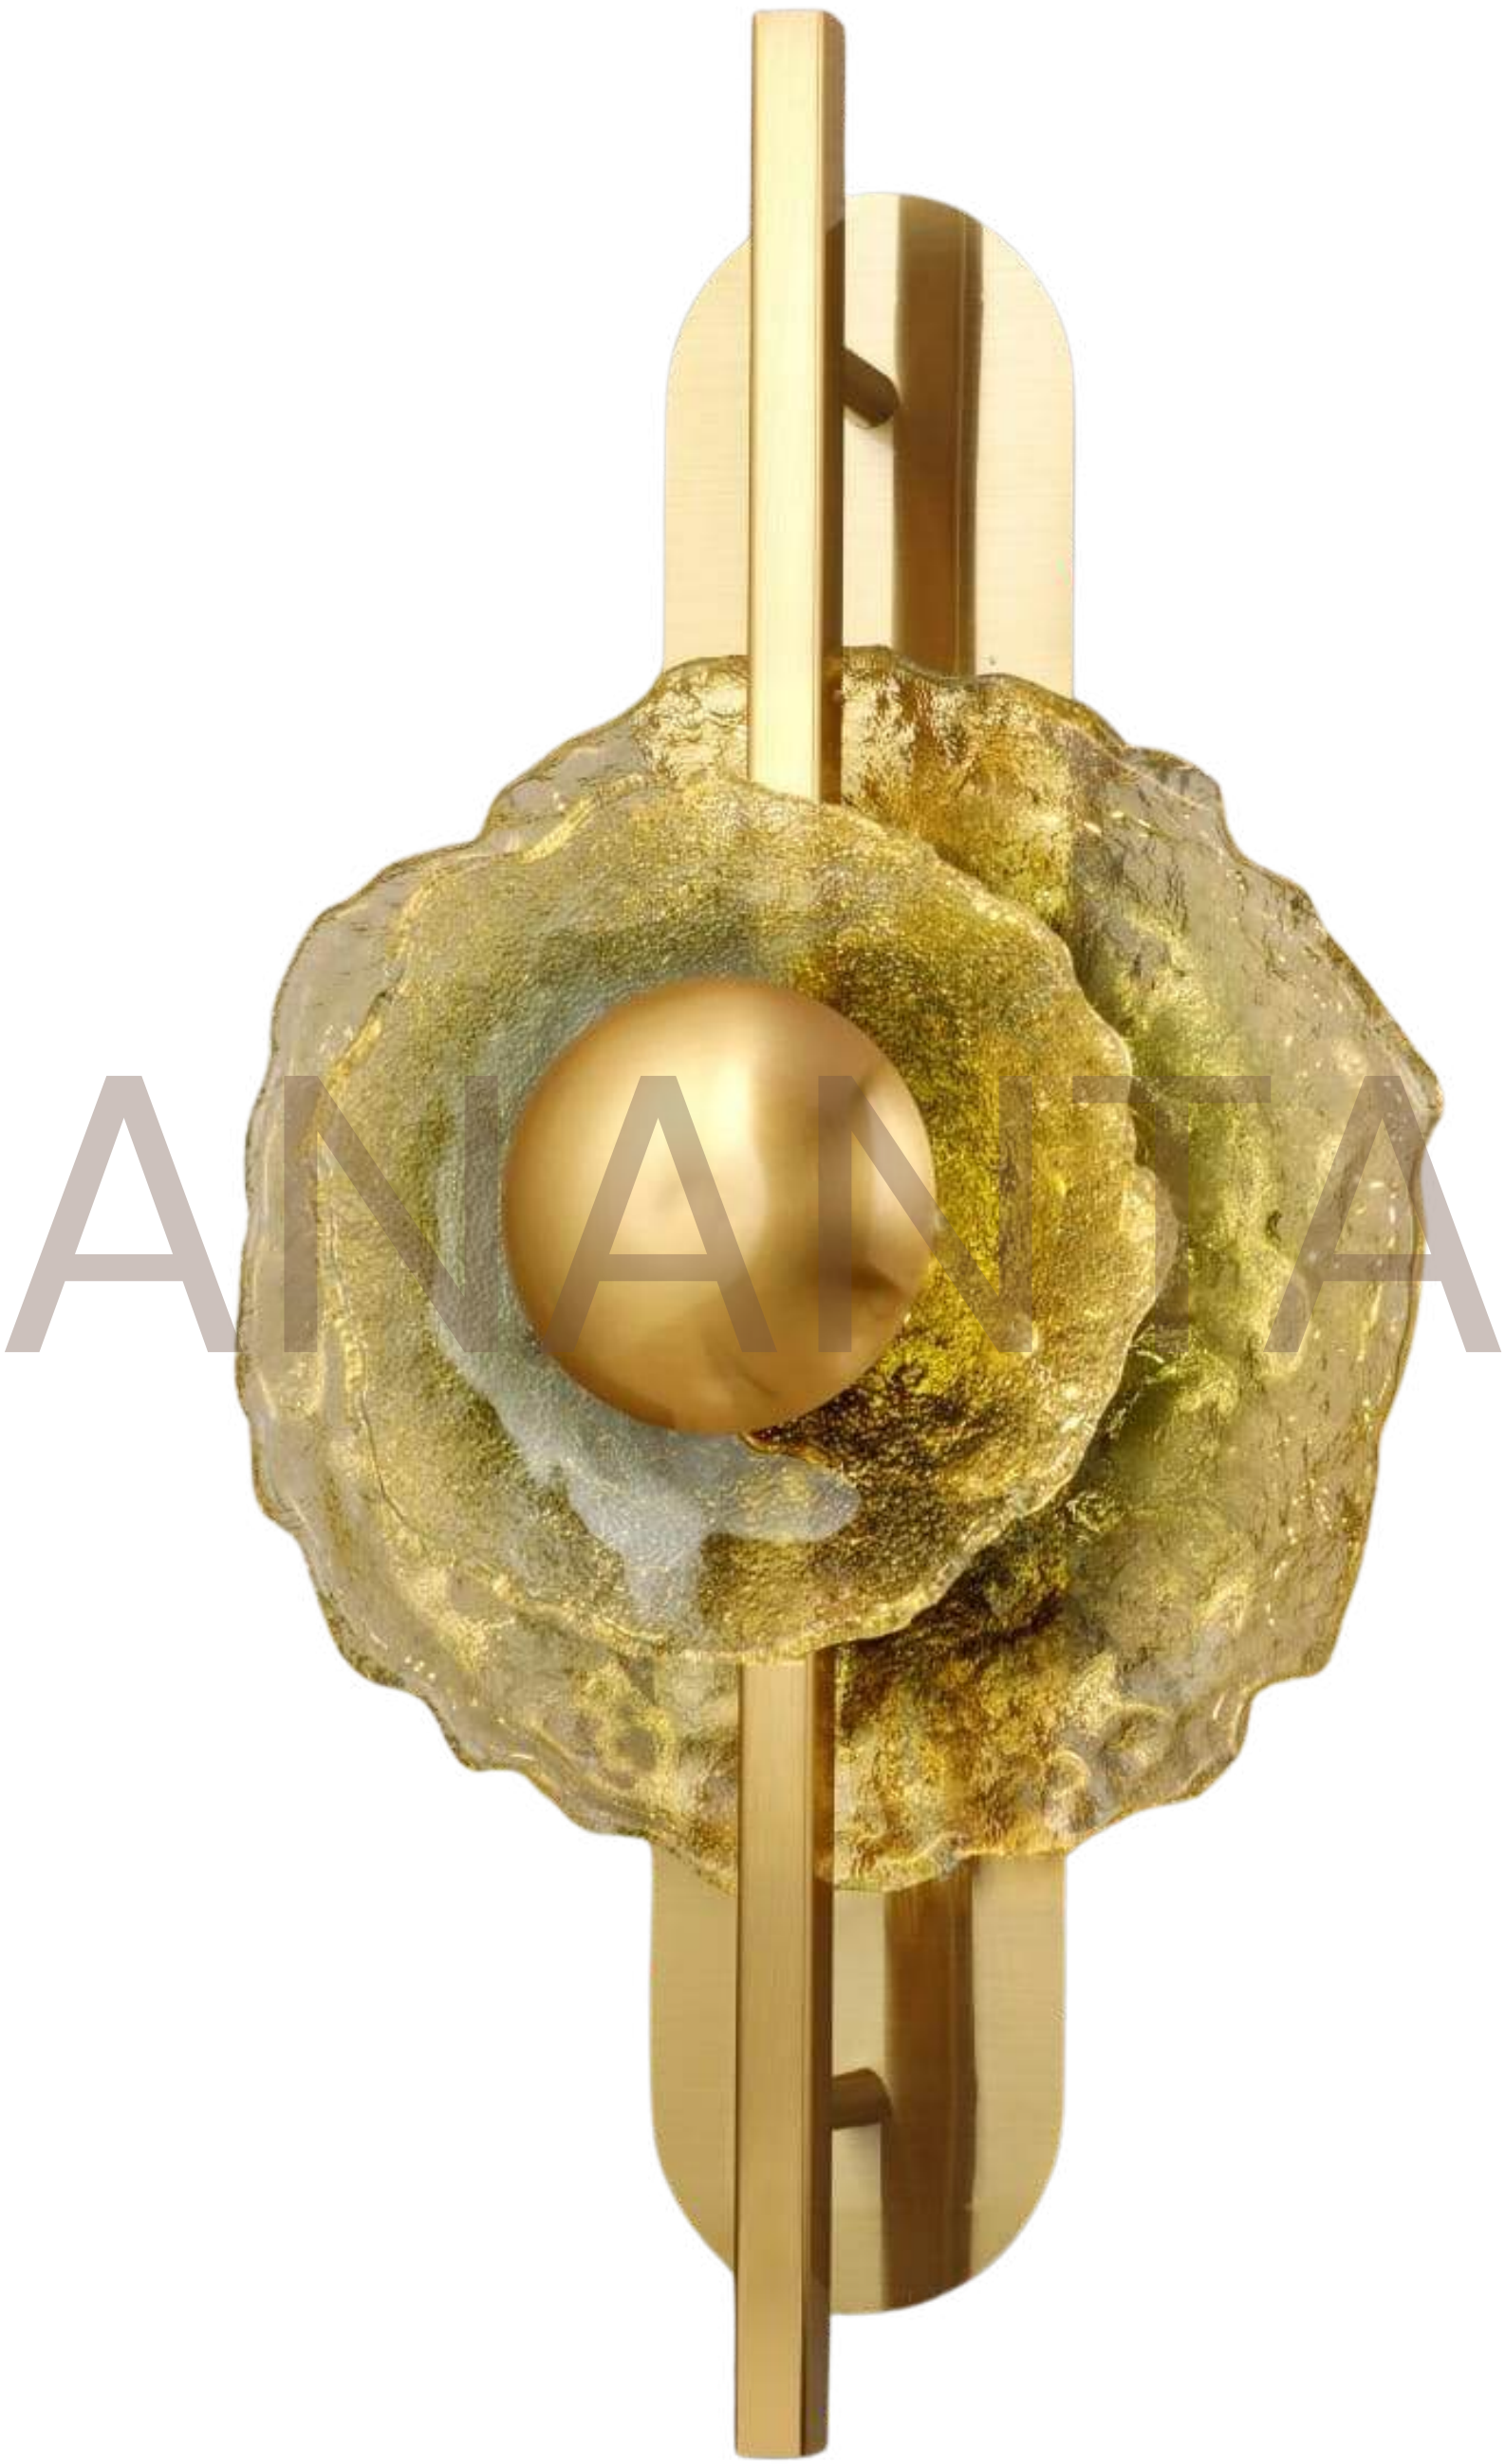

MODEL NO	AN-6861/G
BODY COLOR	YELLOW GOLD & GREEN
LAMP	TRI COLOUR LED
DIMENSIONS	H*450MM X W*220MM
VALUE	4620/-