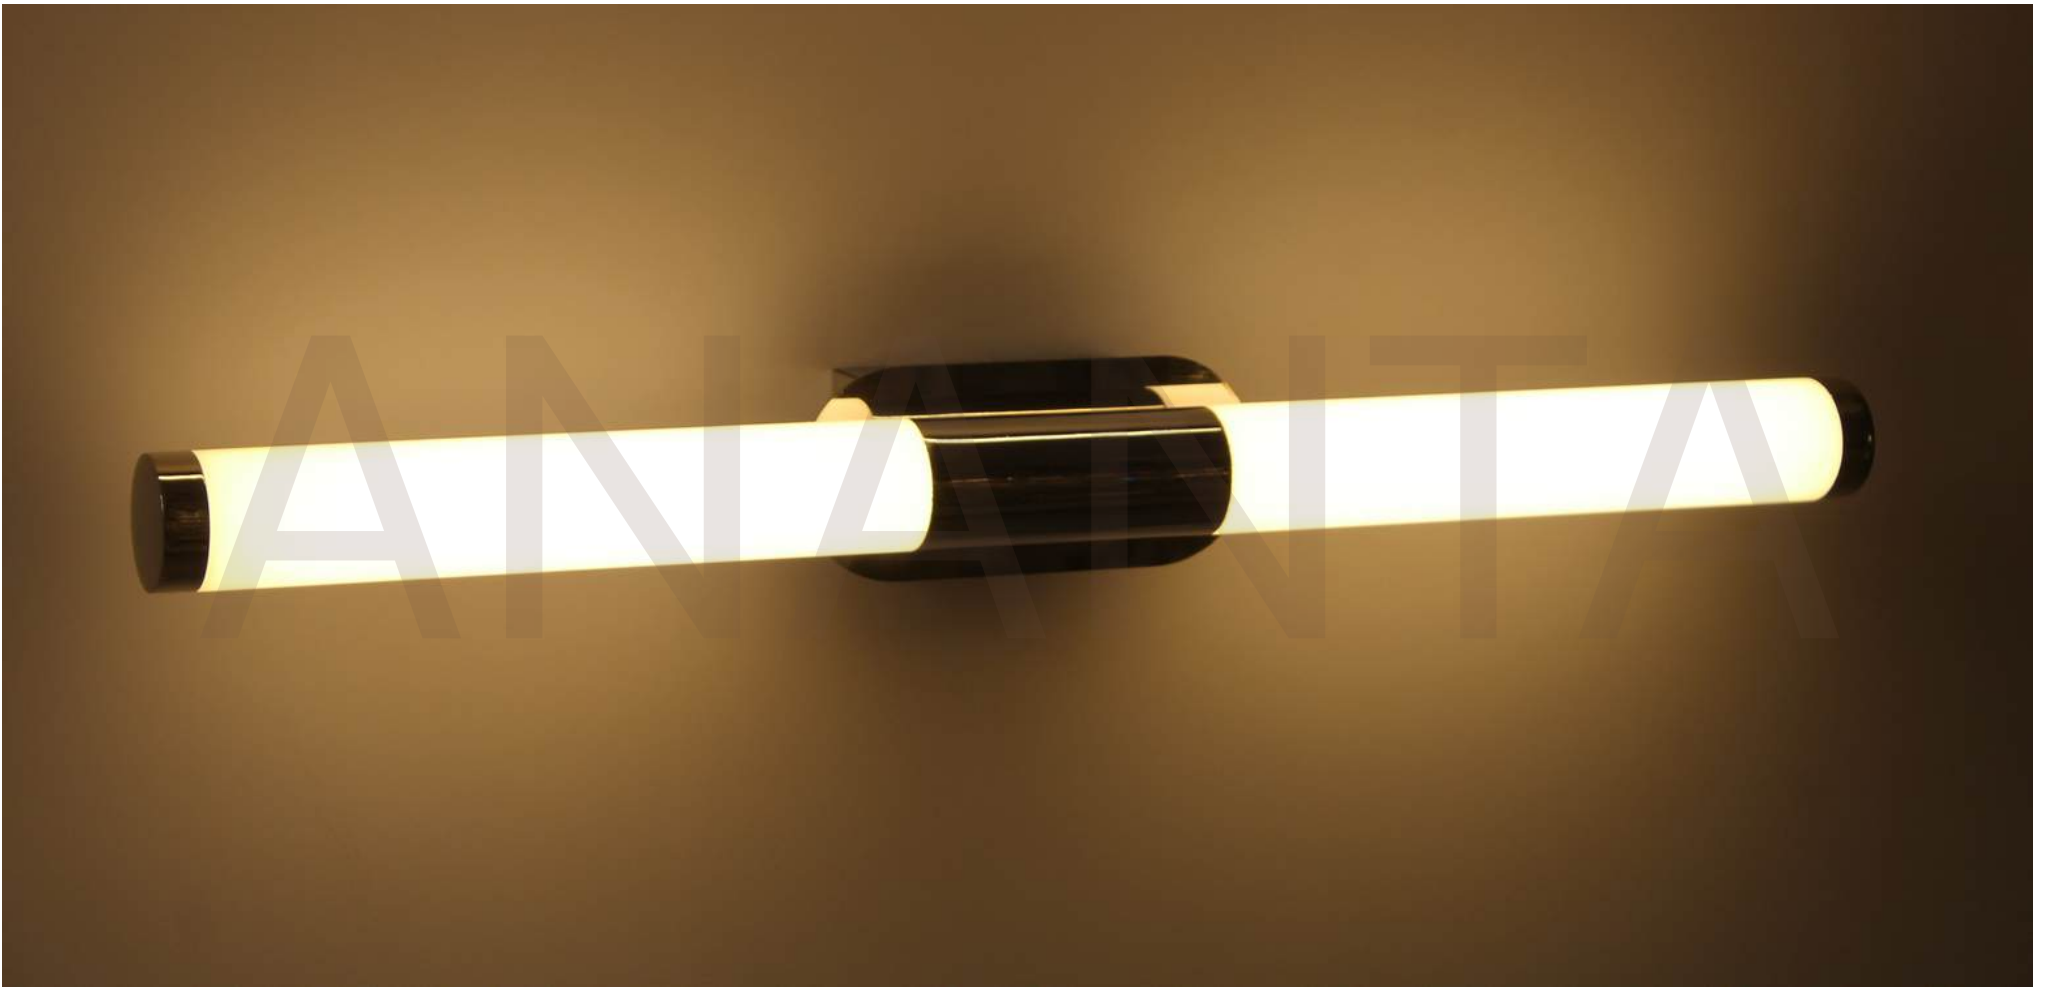

MODEL NO	AN-145/20
BODY COLOR	CHROME
LAMP	TRI COLOUR LED
DIMENSIONS	W*420M
VALUE	3150/-