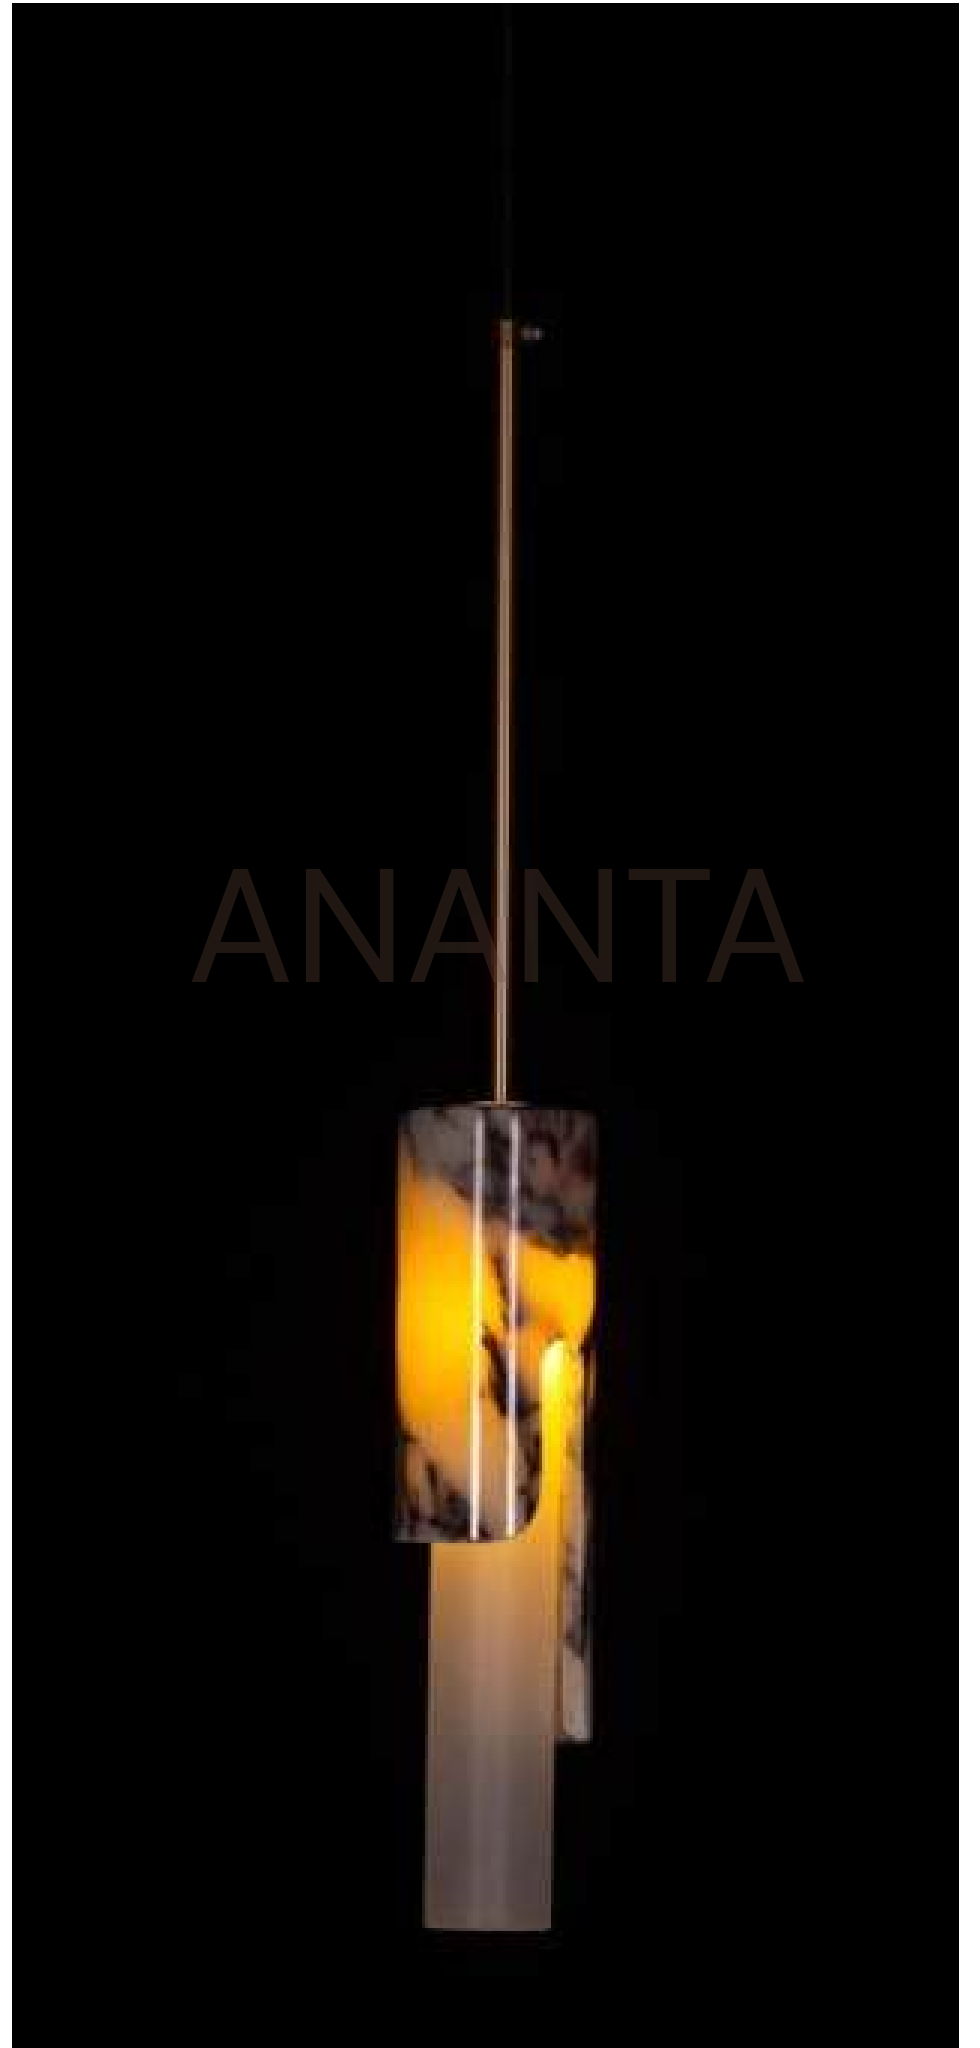

MODEL NO	AN-0314
BODY COLOR	BLACK
MATERIAL	MARBLE
LAMP	LED 3000K
DIMENSIONS	H*650MM X W*100MM
VALUE	15120/-