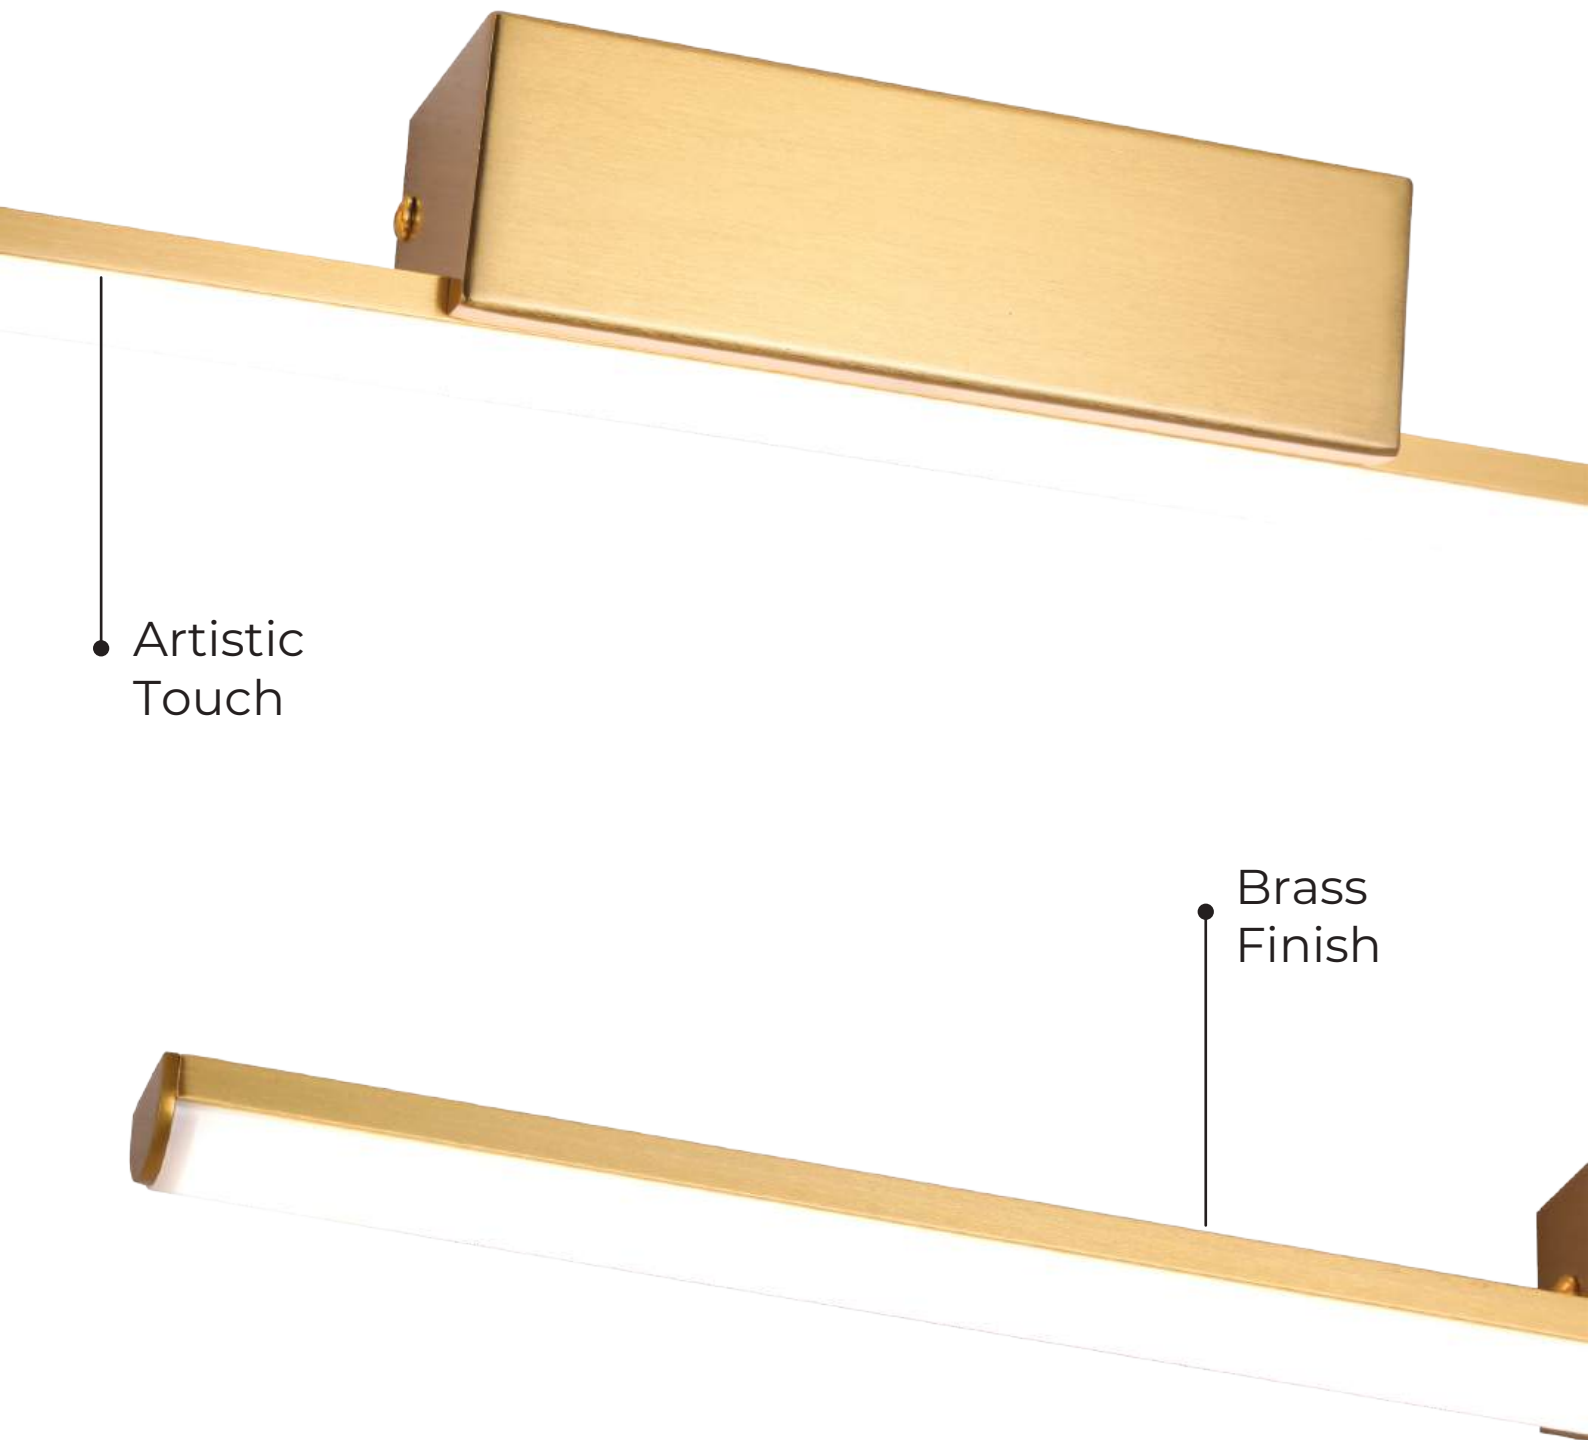

PK-09-012

• HD Product Image

- Color: Black
- Dimension: L-24" H-2"
- Lamp Type: 3in1 - 15W
- Barcode No.: 94054125

PK-09-013

• HD Product Image

- Color: Black
- Dimension: L-32" H-2"
- Lamp Type: 3in1 - 20W
- Barcode No.: 94055125

Diffused
Light

White
Beauty

PK-09-014

• HD Product Image

- Color: White
- Dimension: L-16" H-2"
- Lamp Type: 3in1 - 10W
- Barcode No.: 94053625

PK-09-015

• HD Product Image

- Color: White
- Dimension: L-24" H-2"
- Lamp Type: 3in1 - 15W
- Barcode No.: 94054125

PK-09-016

• HD Product Image

- Color: White
- Dimension: L-32" H-2"
- Lamp Type: 3in1 - 20W
- Barcode No.: 94055125

● Artistic
Touch

● Brass
Finish

PK-09-017

• HD Product Image

- Color: Brass
- Dimesion: L-16" H-2"
- Lamp Type: 3in1 - 10W
- Barcode No.: 94054000