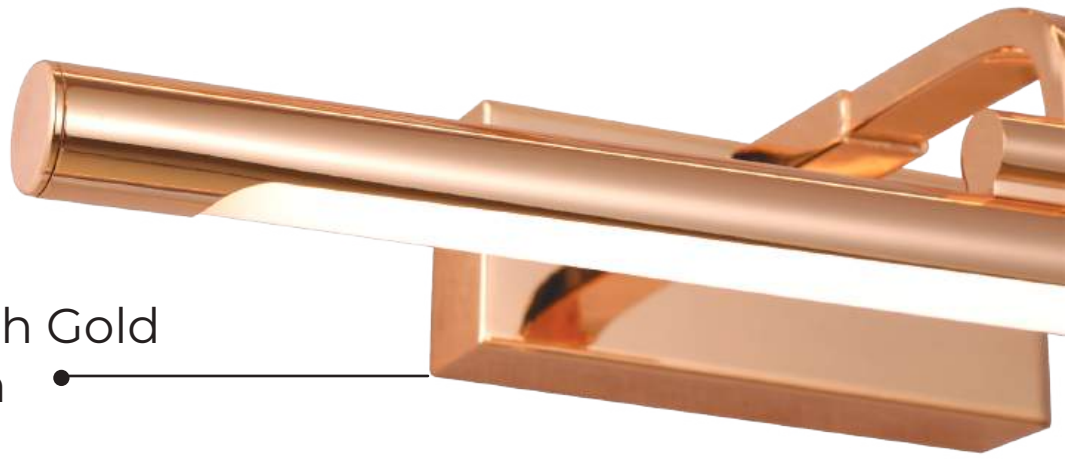

French Gold
Finish

Chic
Design