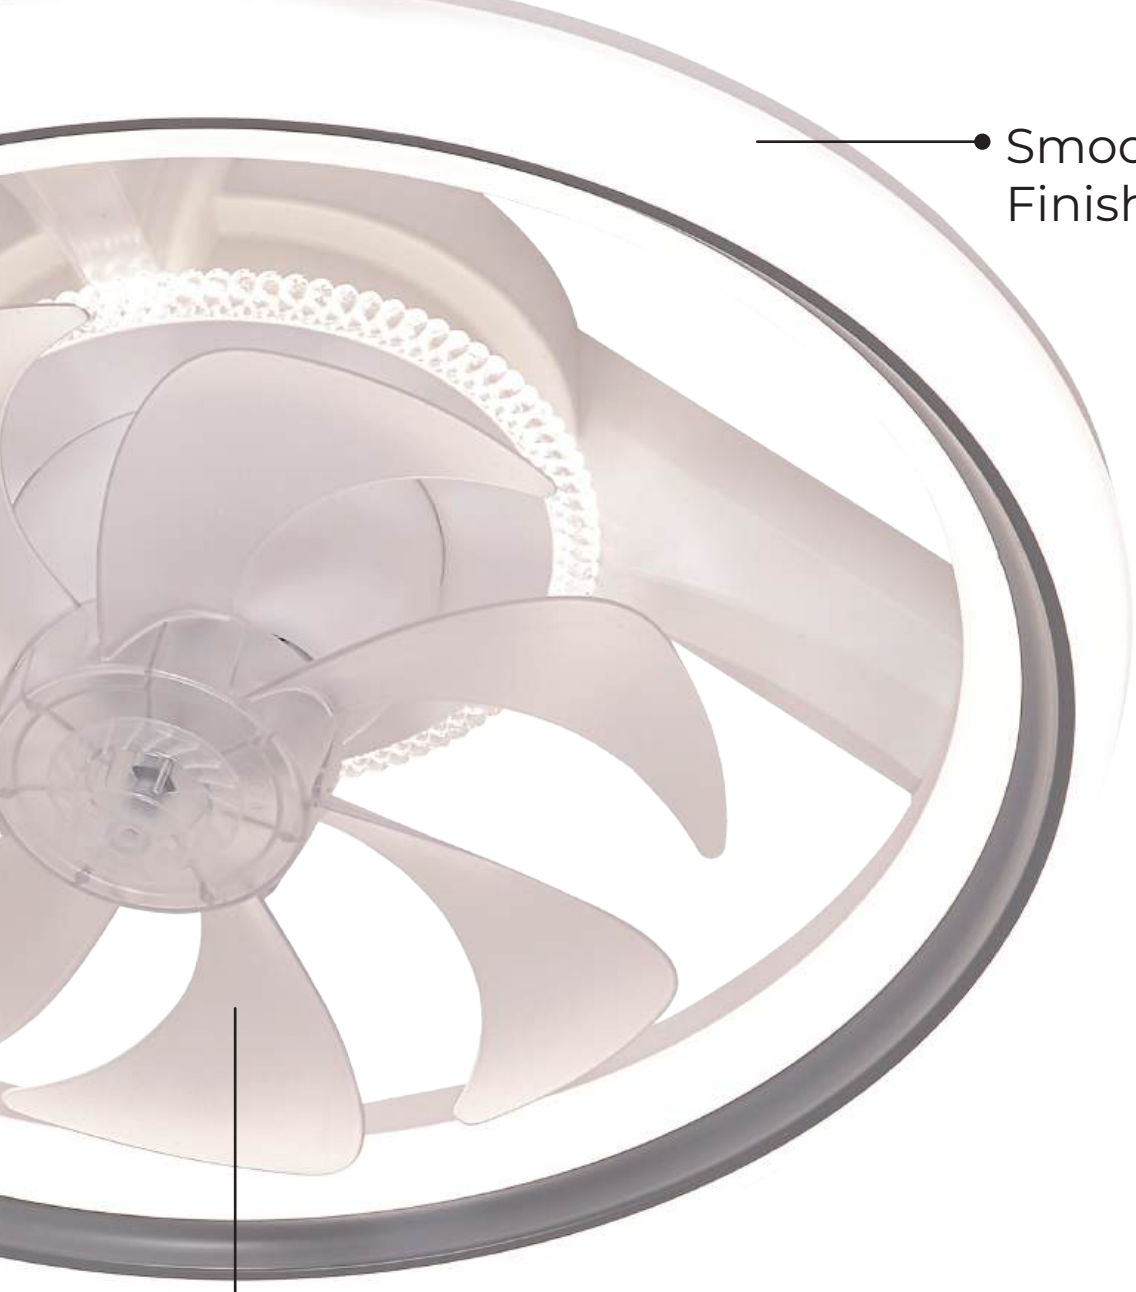

• Smooth
Finish

• Warm
Illumination