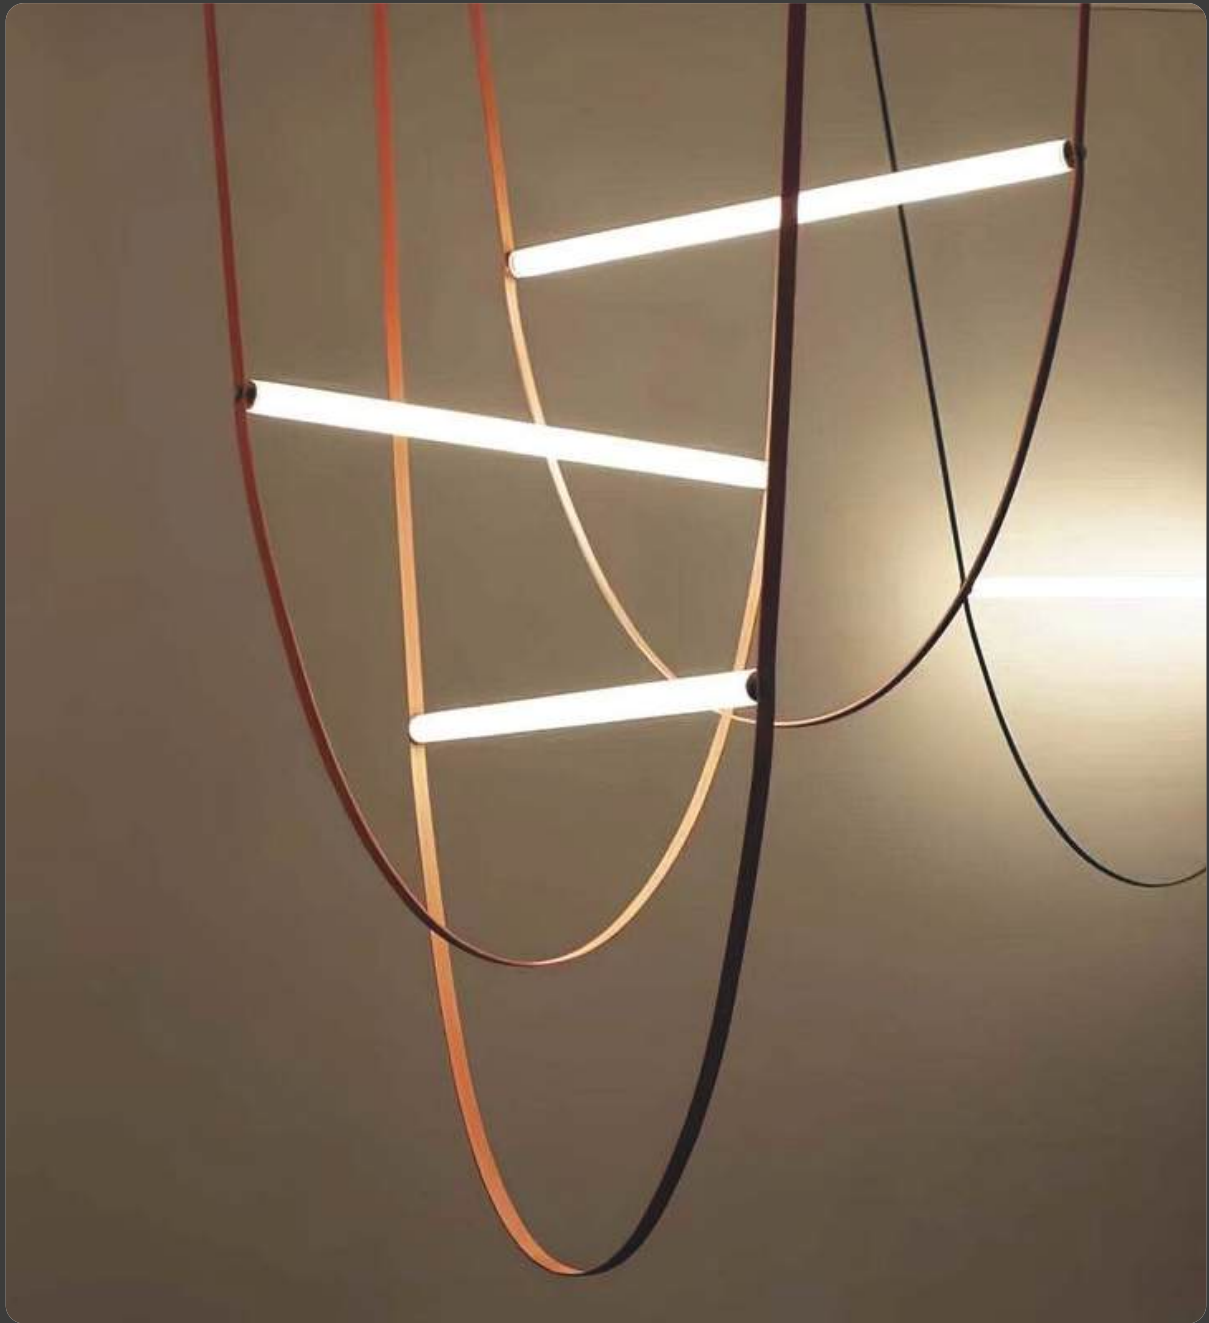

AT-09-026

- **Color:**
Matt Light Grey +
Matt Antique Brass
- **Dimesion:**
L-8" H-15"
- **Lamp Type:**
E27
- **Barcode No.:**
94056875
- **HD Product Image**

• Chic Design

• Leather Finish

BL-09-001, 003, 005