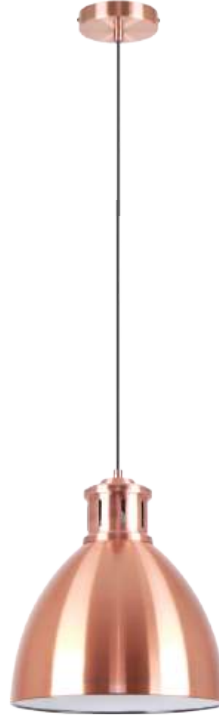

Sophisticated
Light Flow

Premium
Metallic Texture

AT-09-004

- Color:
Matt Rosegold
- Dimension:
D-11" H-14"
- Lamp Type:
E27
- Barcode No.:
94057500
- HD Product Image

AT-09-005

- Color:
Matt Antique Brass
- Dimension:
D-11" H-14"
- Lamp Type:
E27
- Barcode No.:
94057500
- HD Product Image

AT-09-006

- Color:
Stainless Steel
- Dimension:
D-11" H-14"
- Lamp Type:
E27
- Barcode No.:
94057500
- HD Product Image

Stainless Steel Appeal

Elegant Matt

AT-09-007

AT-09-011

AT-09-008

AT-09-012

- **Color:**
Matt Rosegold+
Black
- **Dimesion:**
D-8" H-11"
- **Lamp Type:**
E27
- **Barcode No.:**
94055000
- **HD Product
Image**

- **Color:**
Matt Rosegold+
Black
- **Dimesion:**
D-12" H-15"
- **Lamp Type:**
E27
- **Barcode No.:**
94059000
- **HD Product
Image**

Ambient
Glow

• Metallic
Finish

AT-09-009

AT-09-013

AT-09-010

AT-09-014

- **Color:**
Matt Antique Brass
- **Dimesion:**
D-8" H-11"
- **Lamp Type:**
E27
- **Barcode No.:**
94055000
- **HD Product Image**

- **Color:**
Matt Antique Brass
- **Dimesion:**
D-12" H-15"
- **Lamp Type:**
E27
- **Barcode No.:**
94059000
- **HD Product Image**