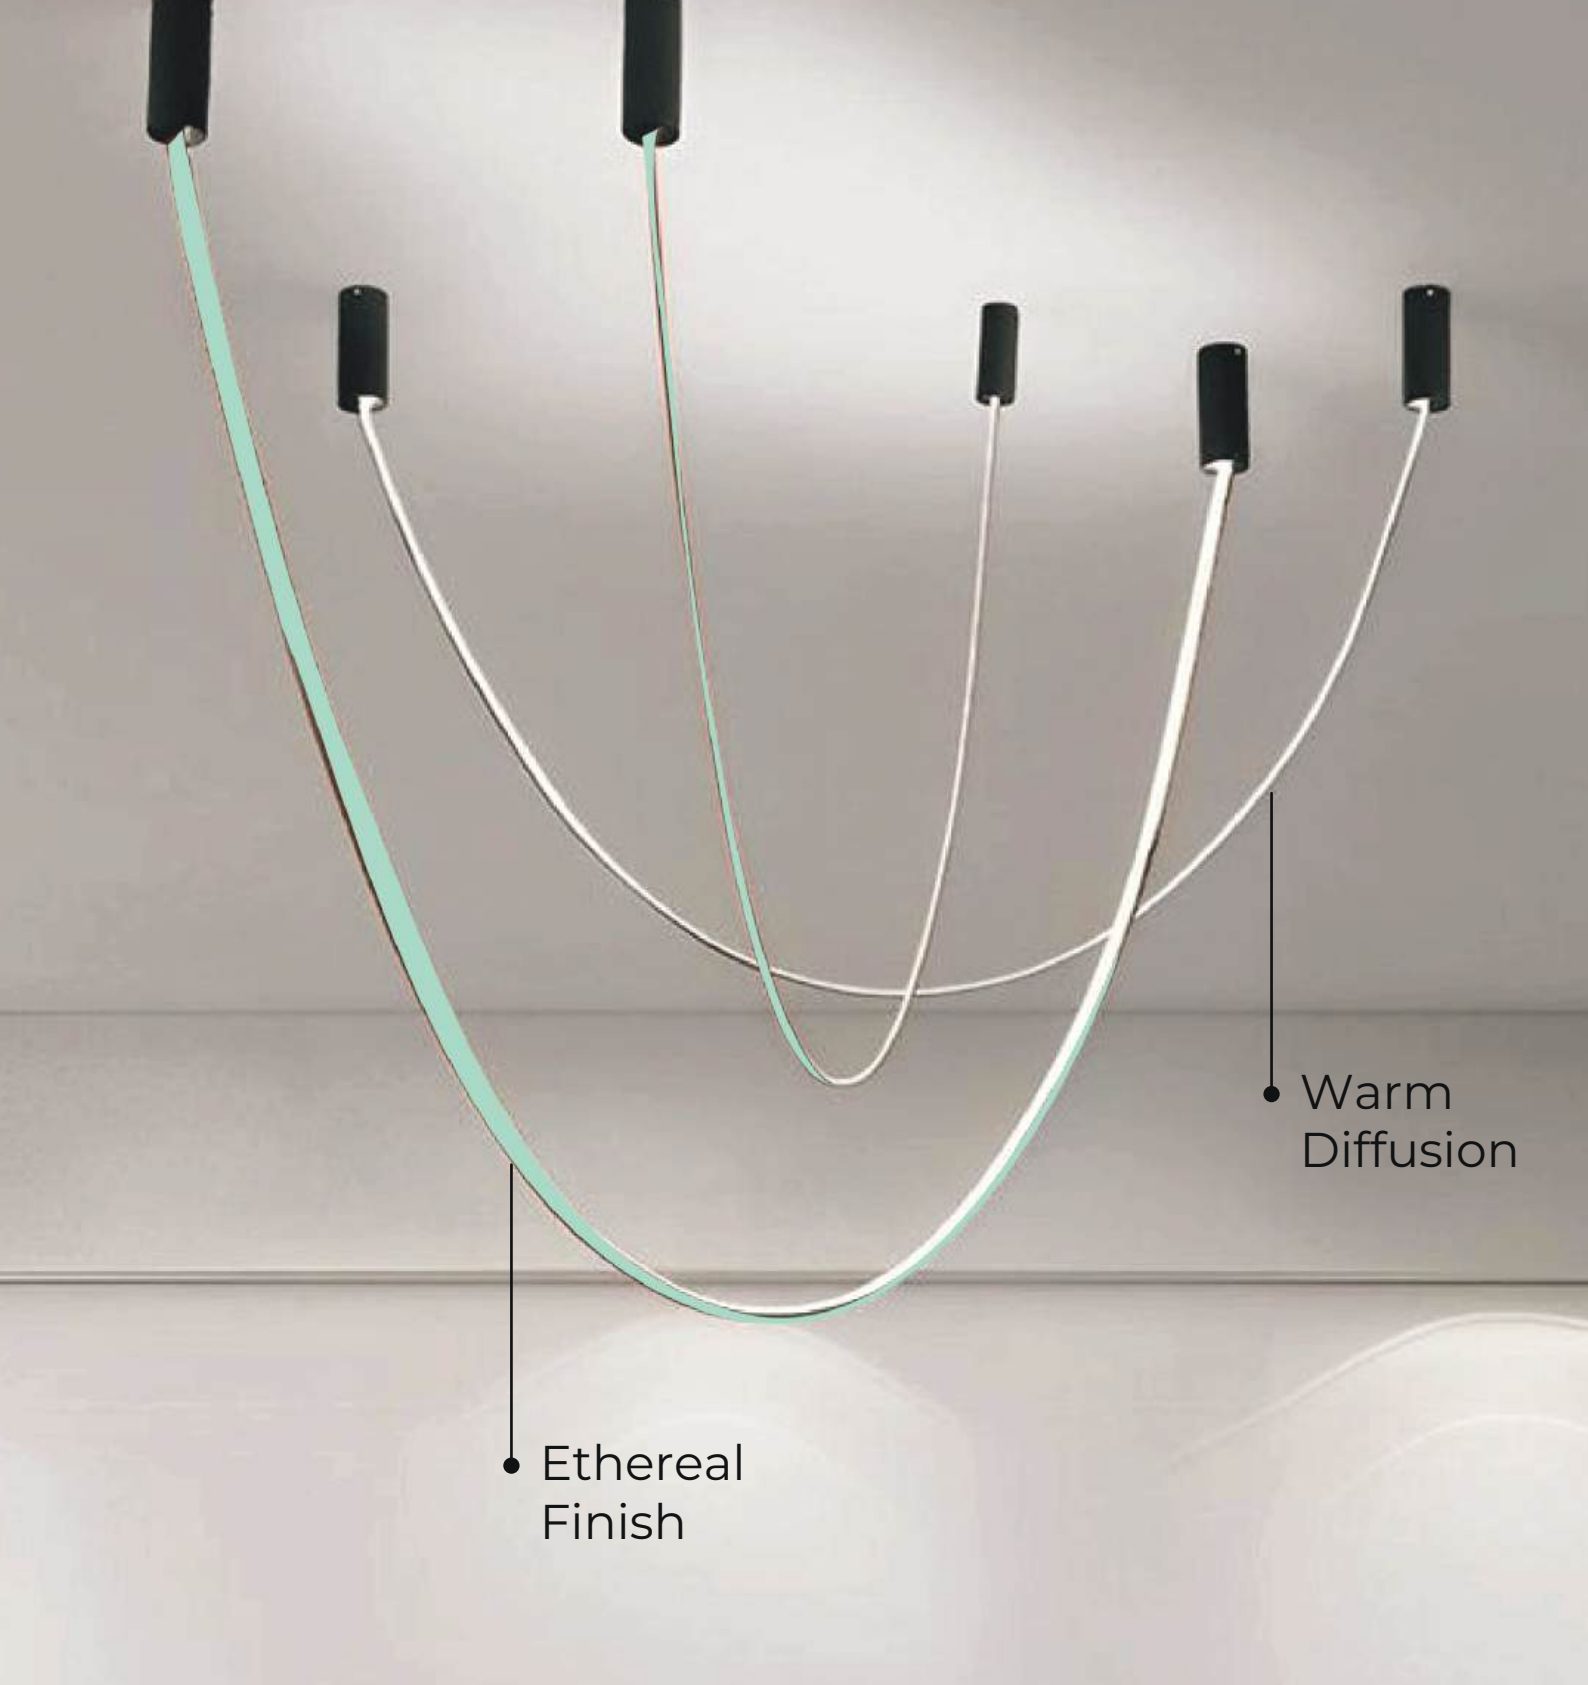

• Ethereal Finish

• Warm Diffusion

Length	Barcode No.	Lamp Type
1Mt	94057500	WH 20W NW 20W WW 20W
1.5Mt	940511250	WH 30W NW 30W WW 30W
2Mt	940515000	WH 40W NW 40W WW 40W

Length	Barcode No.	Lamp Type
2.5Mt	940518750	WH 50W NW 50W WW 50W
3Mt	940522500	WH 60W NW 60W WW 60W
3.5Mt	940526250	WH 70W NW 70W WW 70W