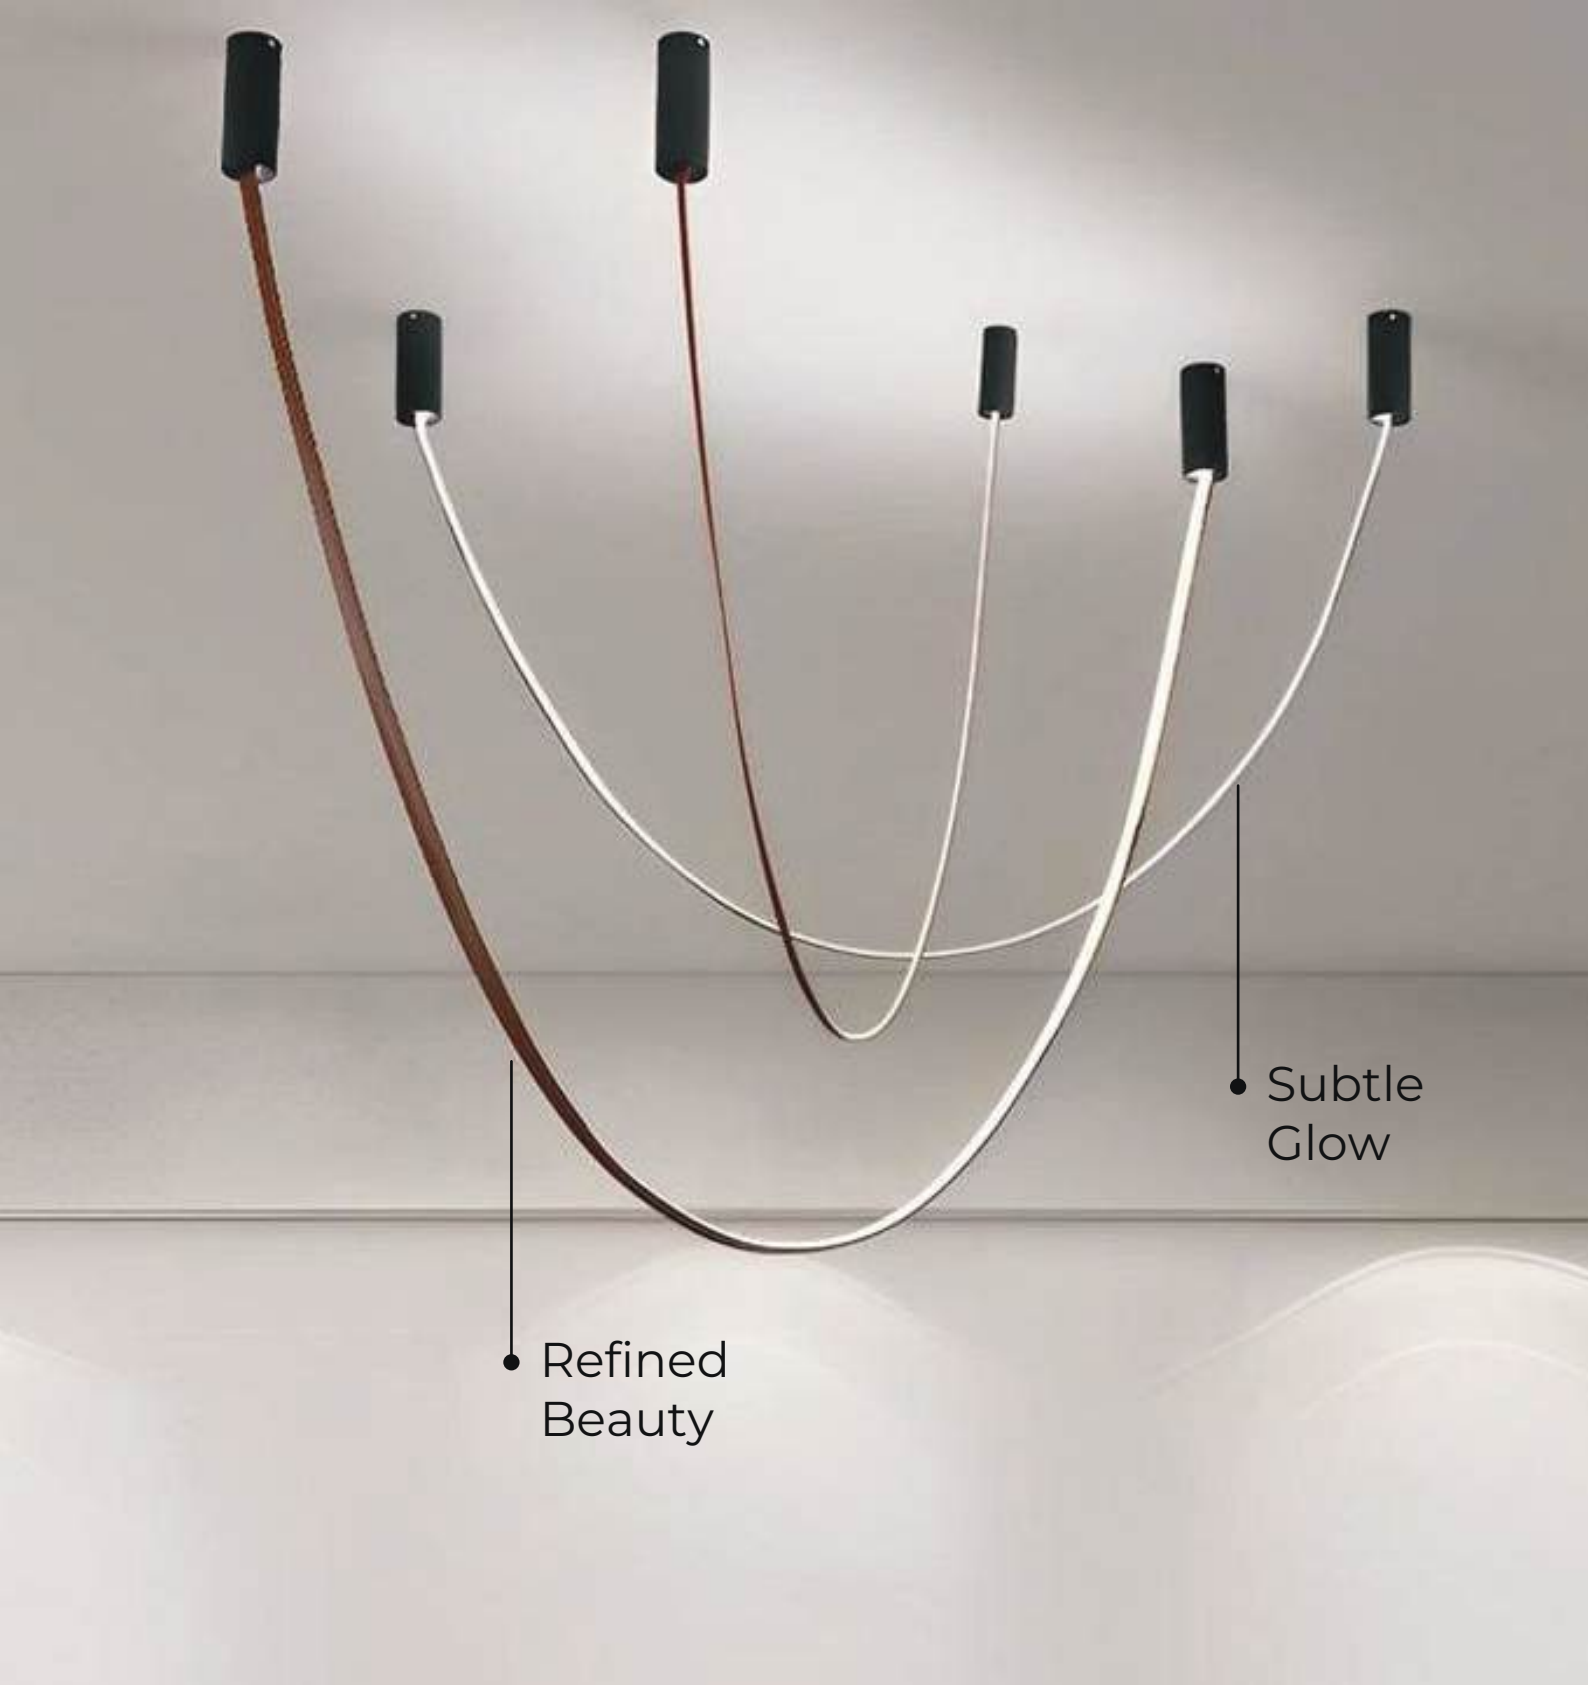

Chic
Design

Timeless
Glow

BL-09-025

Model No.	Color	Dimension	Lamp Type	Barcode No.
BL-09-025	Brown	L-48" H-40"	WW 40W	940524250

- Artistic Touch

- Black Leather Finish

BL-09-026

Model No.	Color	Dimension	Lamp Type	Barcode No.
BL-09-026	Black	L-48" H-40"	WW 40W	940524250

● Refined Beauty

● Subtle Glow

Length	Barcode No.	Lamp Type
1Mt	94057500	WH 20W NW 20W WW 20W
1.5Mt	940511250	WH 30W NW 30W WW 30W
2Mt	940515000	WH 40W NW 40W WW 40W

Length	Barcode No.	Lamp Type
2.5Mt	940518750	WH 50W NW 50W WW 50W
3Mt	940522500	WH 60W NW 60W WW 60W
3.5Mt	940526250	WH 70W NW 70W WW 70W