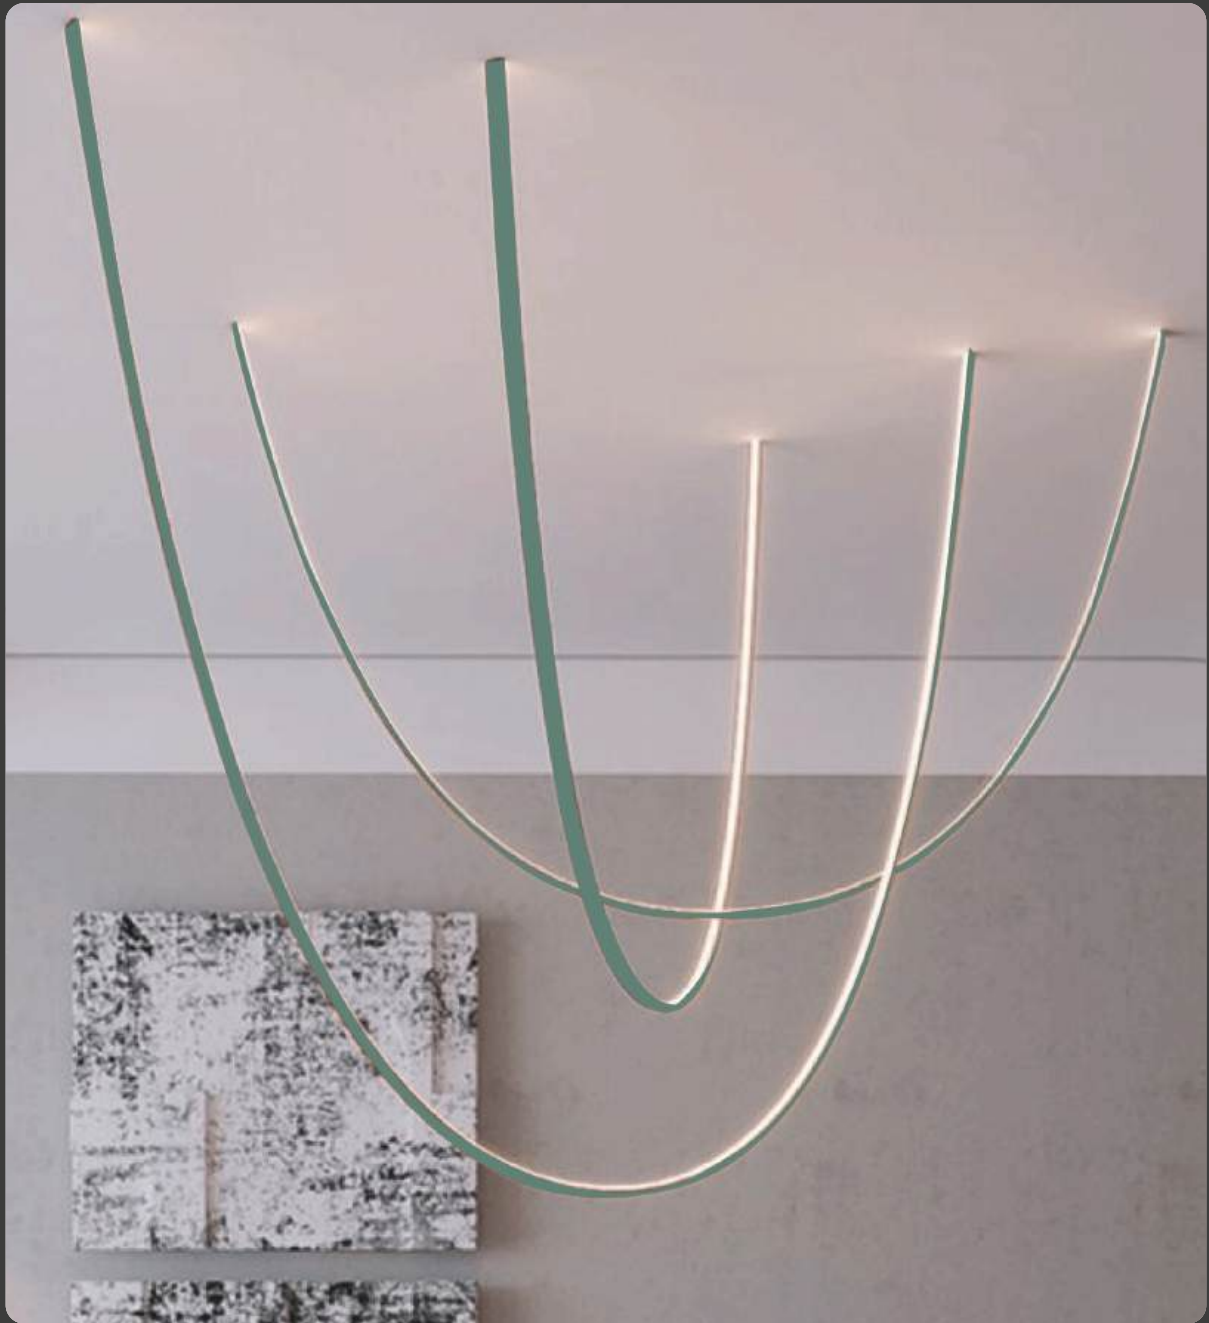

BL-09-028 - GREEN

Length	Barcode No.	Lamp Type
4Mt	940530000	WH 80W NW 80W WW 80W
4.5Mt	940533750	WH 90W NW 90W WW 90W
5Mt	940537500	WH 100W NW 100W WW 100W

Length	Barcode No.	Lamp Type
5.5Mt	940541250	WH 110W NW 110W WW 110W
6Mt	940545000	WH 120W NW 120W WW 120W
6.5Mt	940548750	WH 130W NW 130W WW 130W