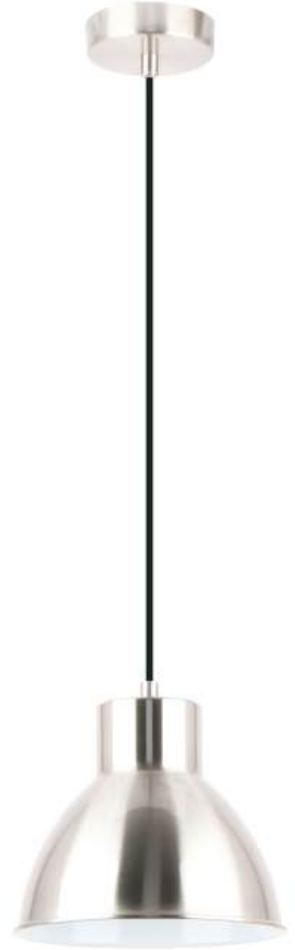

The Lighting Inspiration Book

2024 Winter Collection

Chapter-9

Matt
Antique Finish

Minimalist
Design

AT-09-001

- Color:
Matt Rosegold
- Dimesion:
D-15" H-12"
- Lamp Type:
E27
- Barcode No.:
94058750
- HD Product Image

AT-09-002

- Color:
Matt Antique Brass
- Dimesion:
D-15" H-12"
- Lamp Type:
E27
- Barcode No.:
94058750
- HD Product Image

AT-09-003

- Color:
Stainless Steel
- Dimesion:
D-15" H-12"
- Lamp Type:
E27
- Barcode No.:
94058750
- HD Product Image

Sophisticated
Light Flow

Premium
Metallic Texture

AT-09-004

- Color:
Matt Rosegold
- Dimension:
D-11" H-14"
- Lamp Type:
E27
- Barcode No.:
94057500
- HD Product Image

AT-09-005

- Color:
Matt Antique Brass
- Dimension:
D-11" H-14"
- Lamp Type:
E27
- Barcode No.:
94057500
- HD Product Image

AT-09-006

- Color:
Stainless Steel
- Dimension:
D-11" H-14"
- Lamp Type:
E27
- Barcode No.:
94057500
- HD Product Image

Stainless Steel Appeal

Elegant Matt

AT-09-007

AT-09-011

AT-09-008

AT-09-012