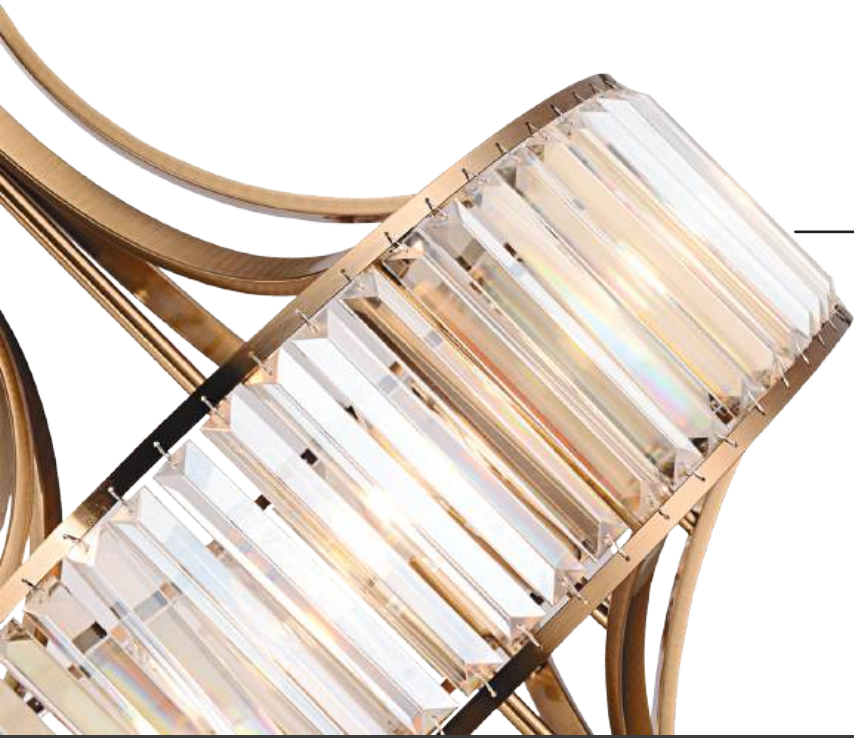

Clear Glass
Finish