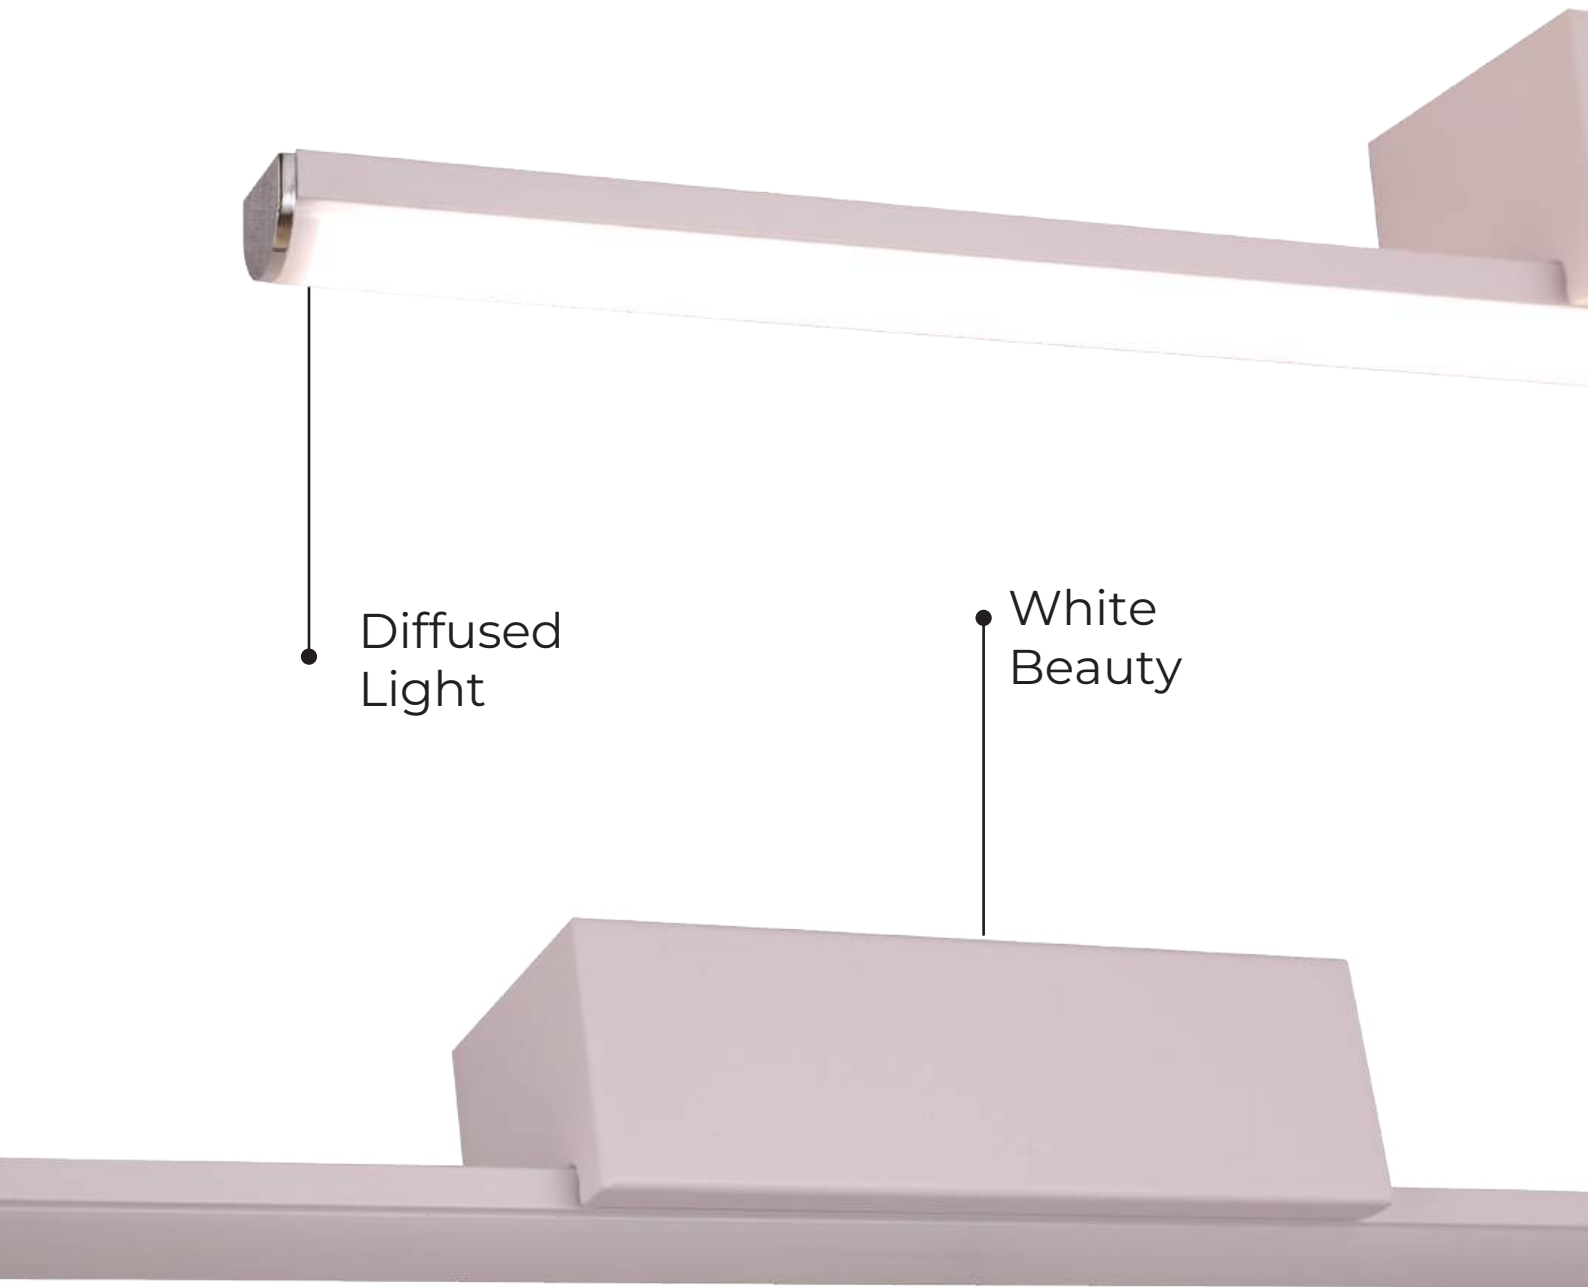

PK-09-012

• HD Product Image

- Color: Black
- Dimension: L-24" H-2"
- Lamp Type: 3in1 - 15W
- Barcode No.: 94054125

PK-09-013

• HD Product Image

- Color: Black
- Dimension: L-32" H-2"
- Lamp Type: 3in1 - 20W
- Barcode No.: 94055125

Diffused
Light

White
Beauty

PK-09-014

• HD Product Image

- Color: White
- Dimension: L-16" H-2"
- Lamp Type: 3in1 - 10W
- Barcode No.: 94053625

PK-09-015

• HD Product Image

- Color: White
- Dimension: L-24" H-2"
- Lamp Type: 3in1 - 15W
- Barcode No.: 94054125