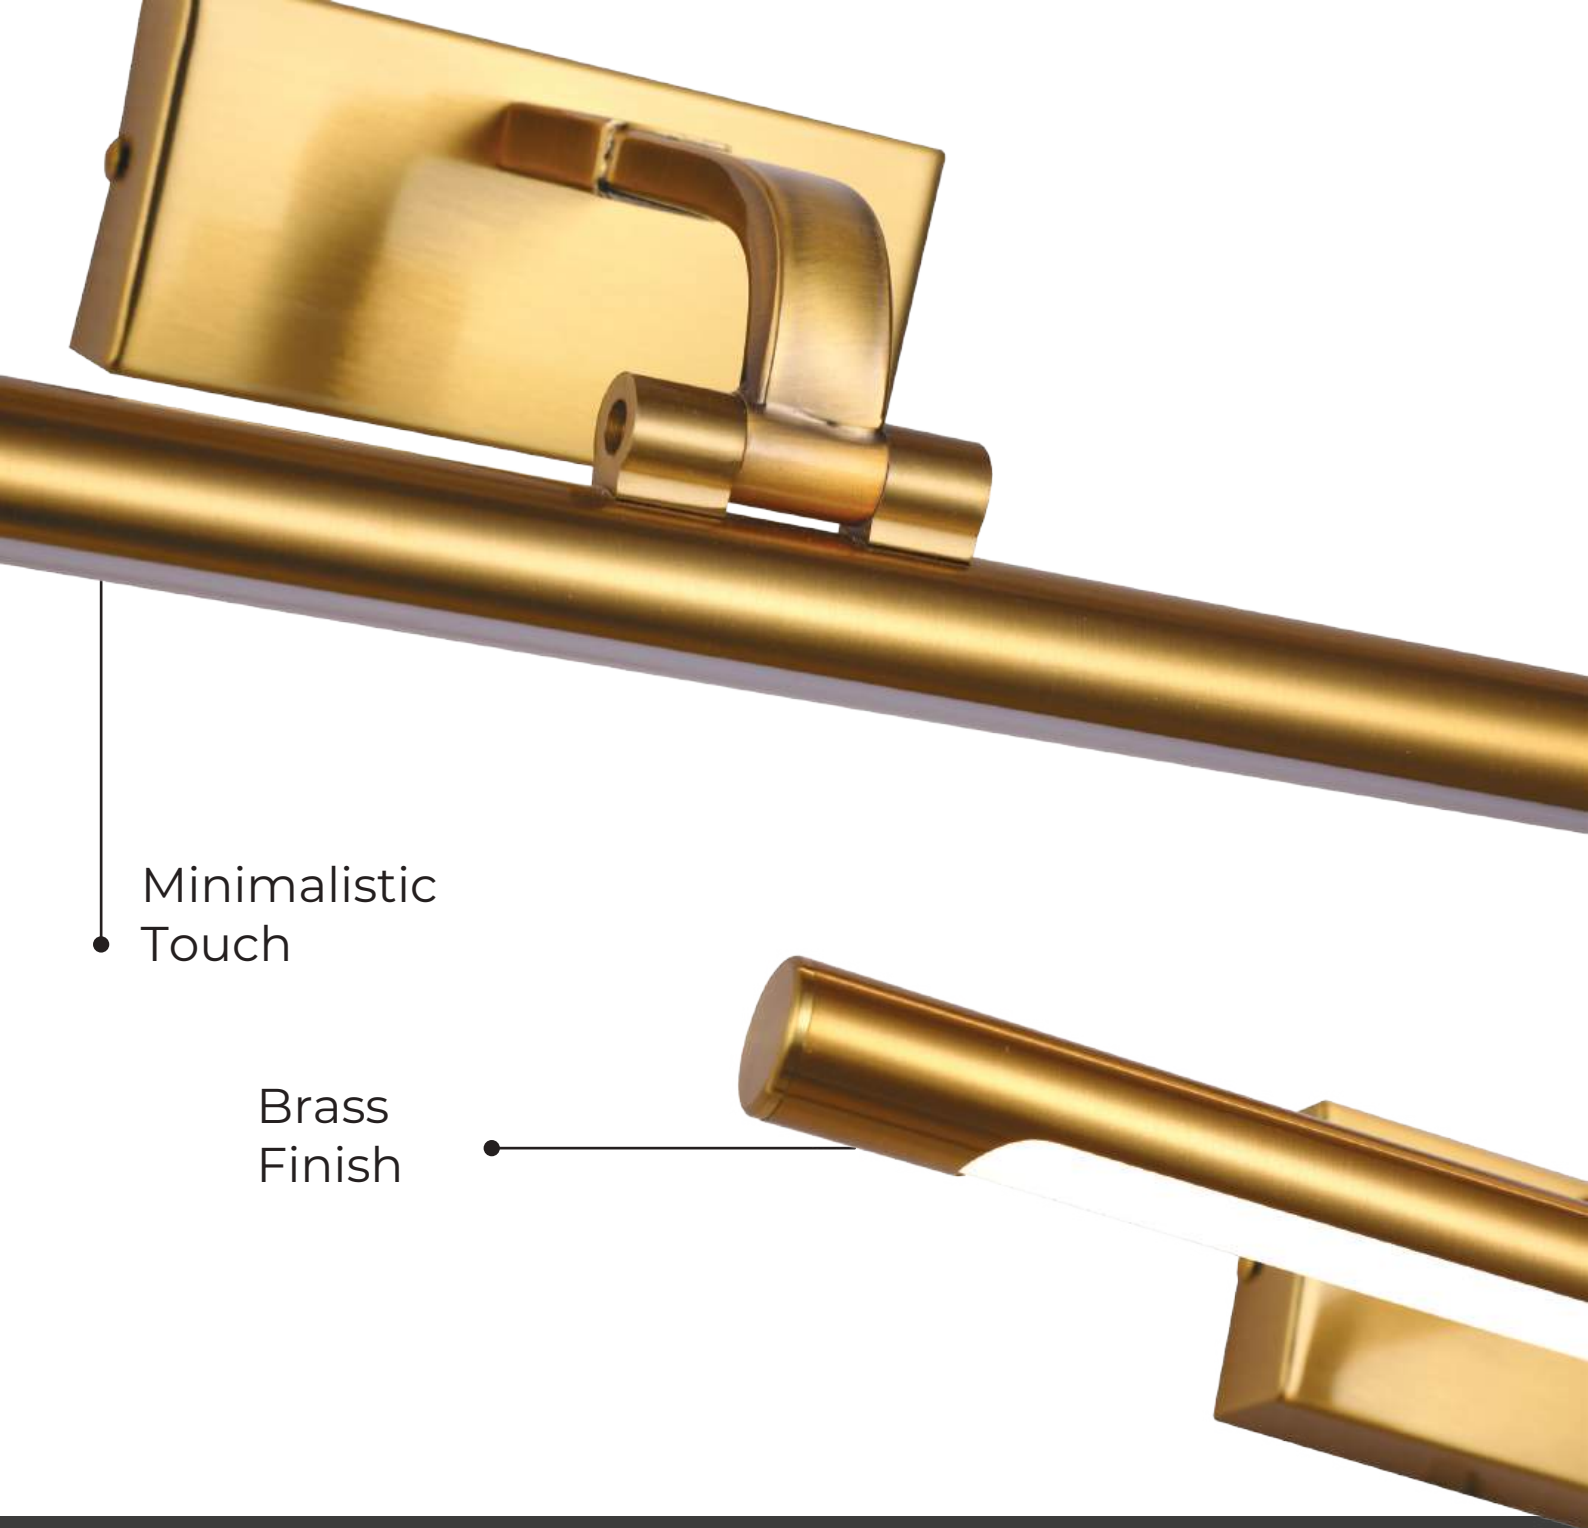

Minimalistic
Touch

Brass
Finish