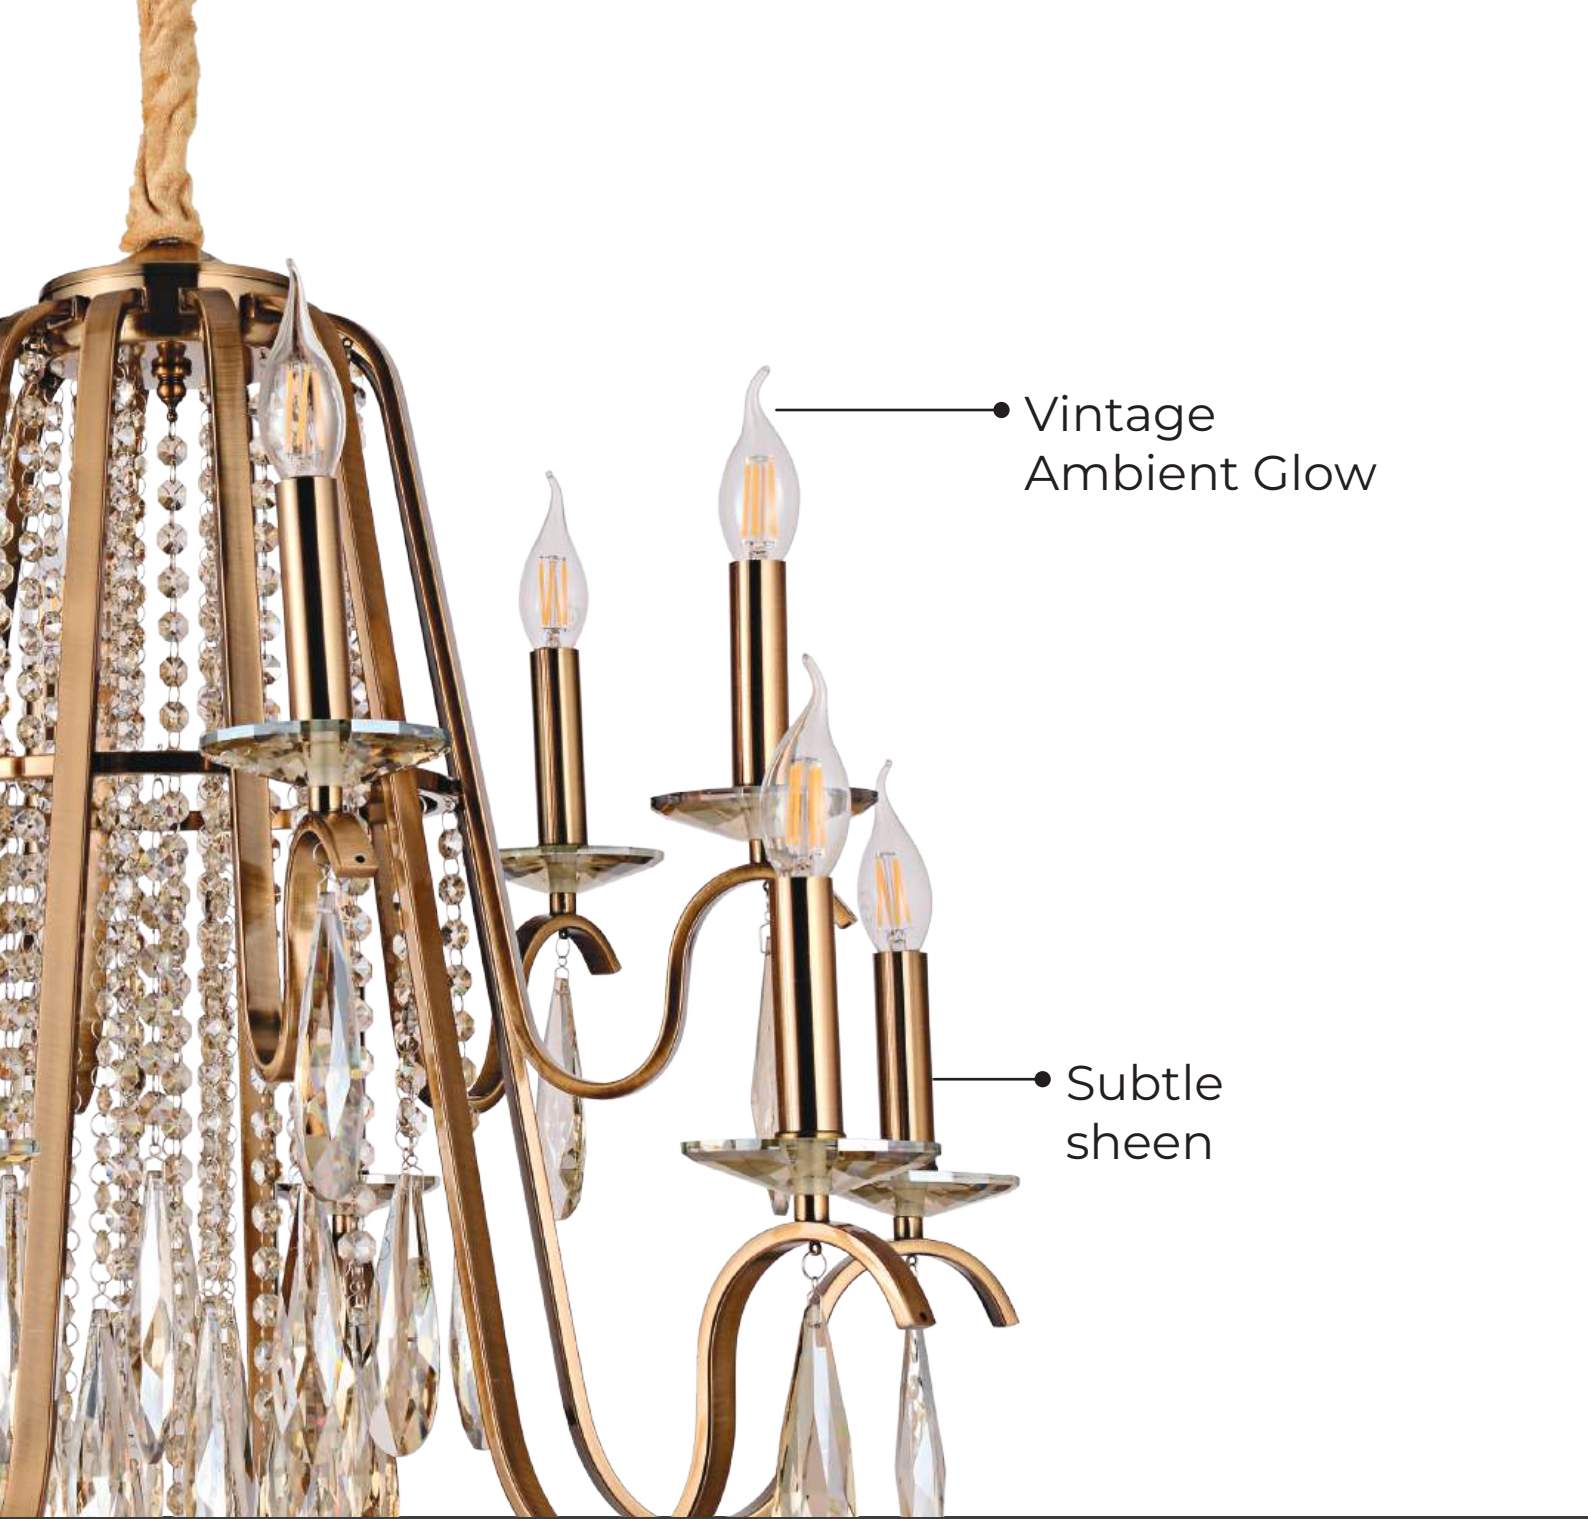

• Clear Glass
Texture

DF-09-079

- Color: Antique Brass
- Dimension: D-16" H-24"
- Lamp Type: E14 x 6
- Barcode No.: 940525000
- HD Product Image 

DF-09-080

- Color: Antique Brass
- Dimension: D-8" H-21"
- Lamp Type: E14 x 3
- Barcode No.: 940515000
- HD Product Image 