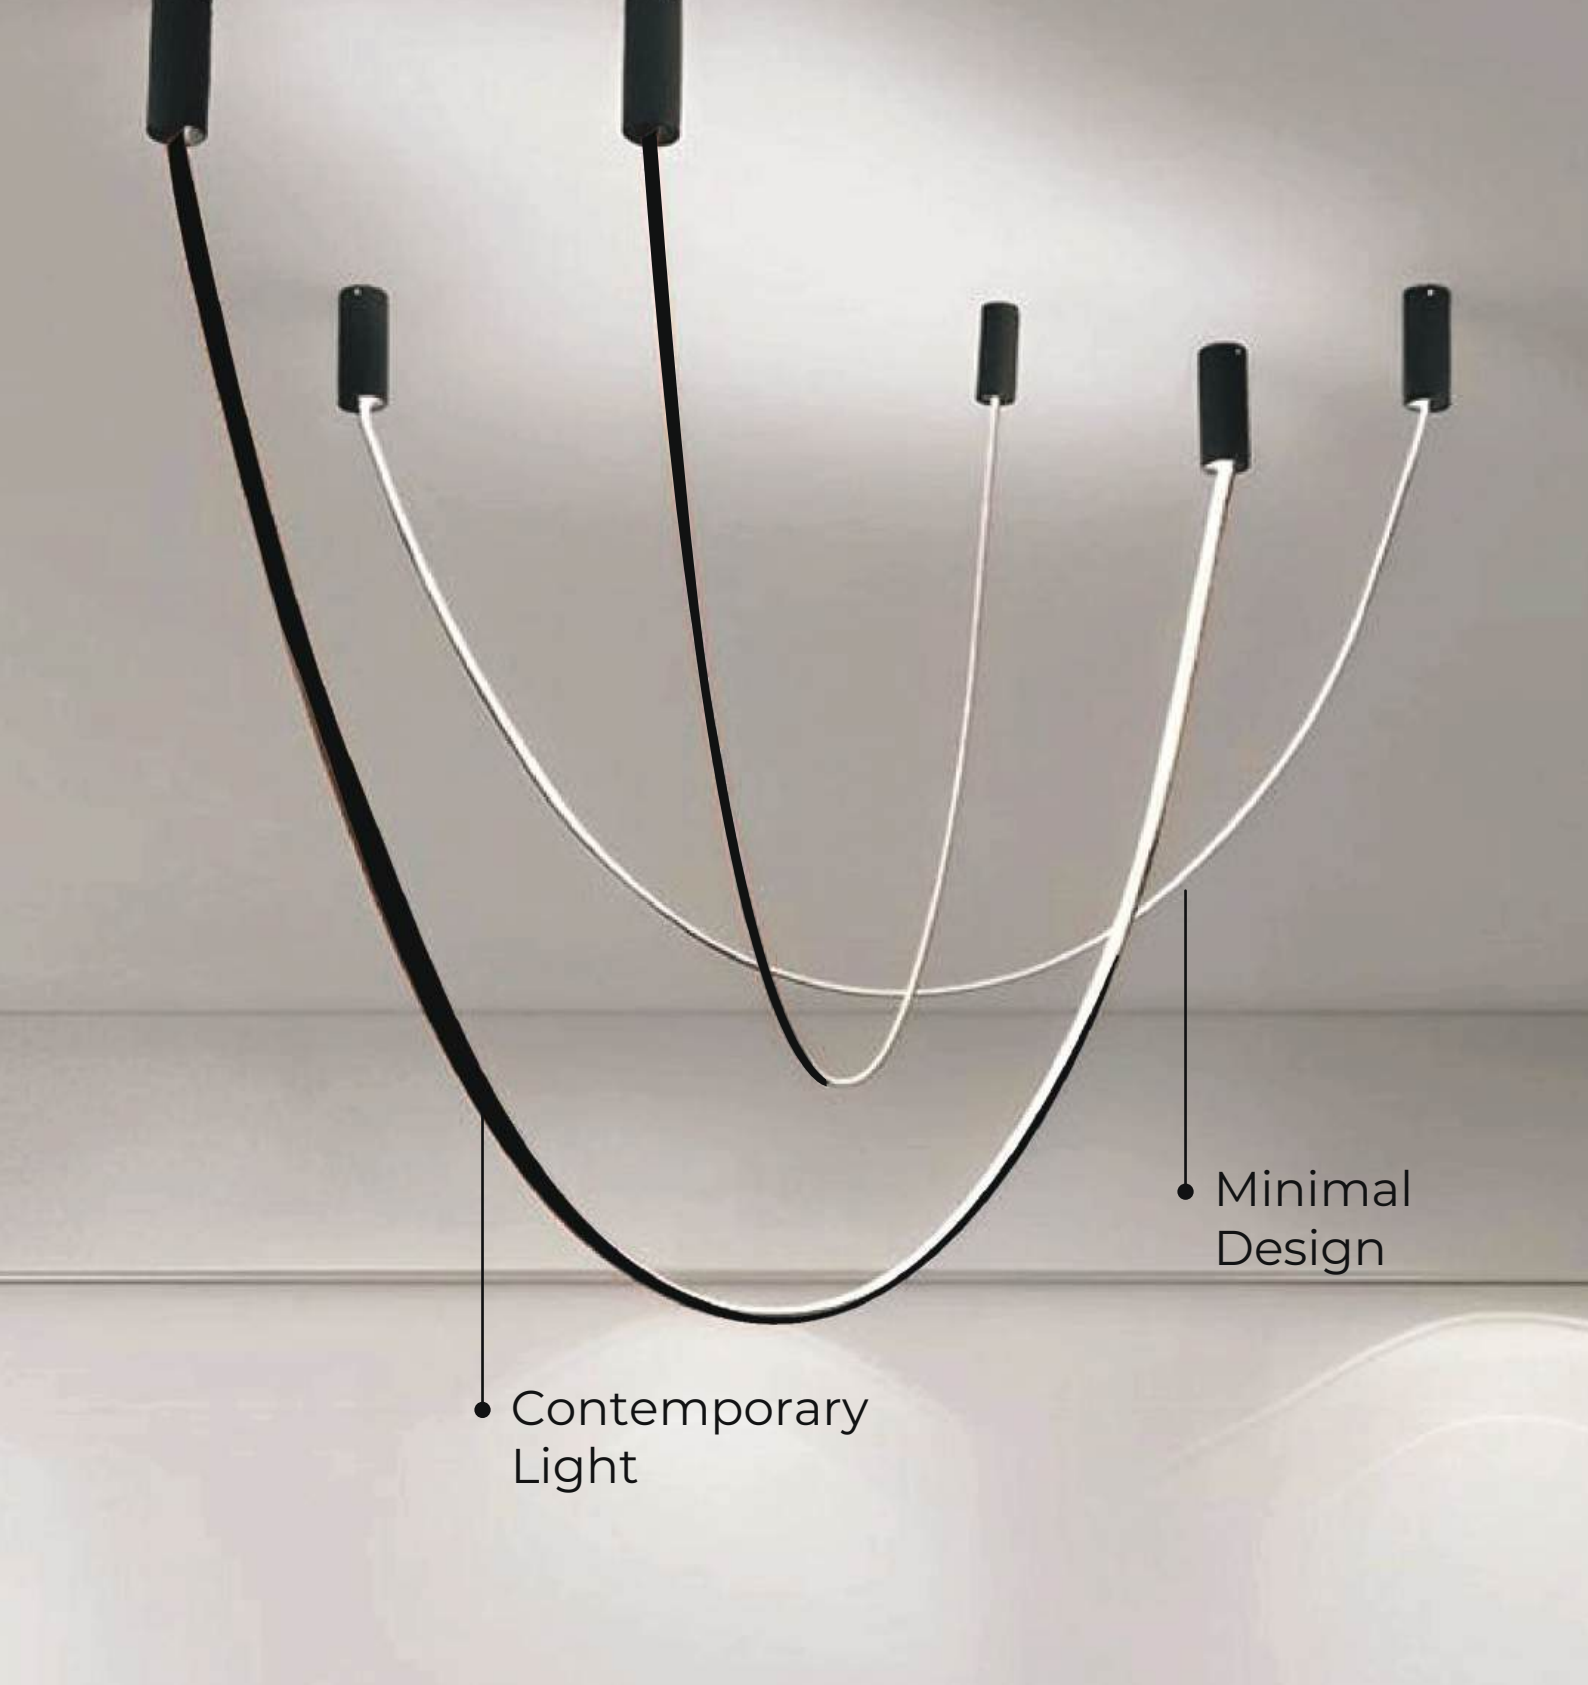

● Contemporary Light

● Minimal Design

Length	Barcode No.	Lamp Type
1Mt	94057500	WH 20W NW 20W WW 20W
1.5Mt	940511250	WH 30W NW 30W WW 30W
2Mt	940515000	WH 40W NW 40W WW 40W

Length	Barcode No.	Lamp Type
2.5Mt	940518750	WH 50W NW 50W WW 50W
3Mt	940522500	WH 60W NW 60W WW 60W
3.5Mt	940526250	WH 70W NW 70W WW 70W