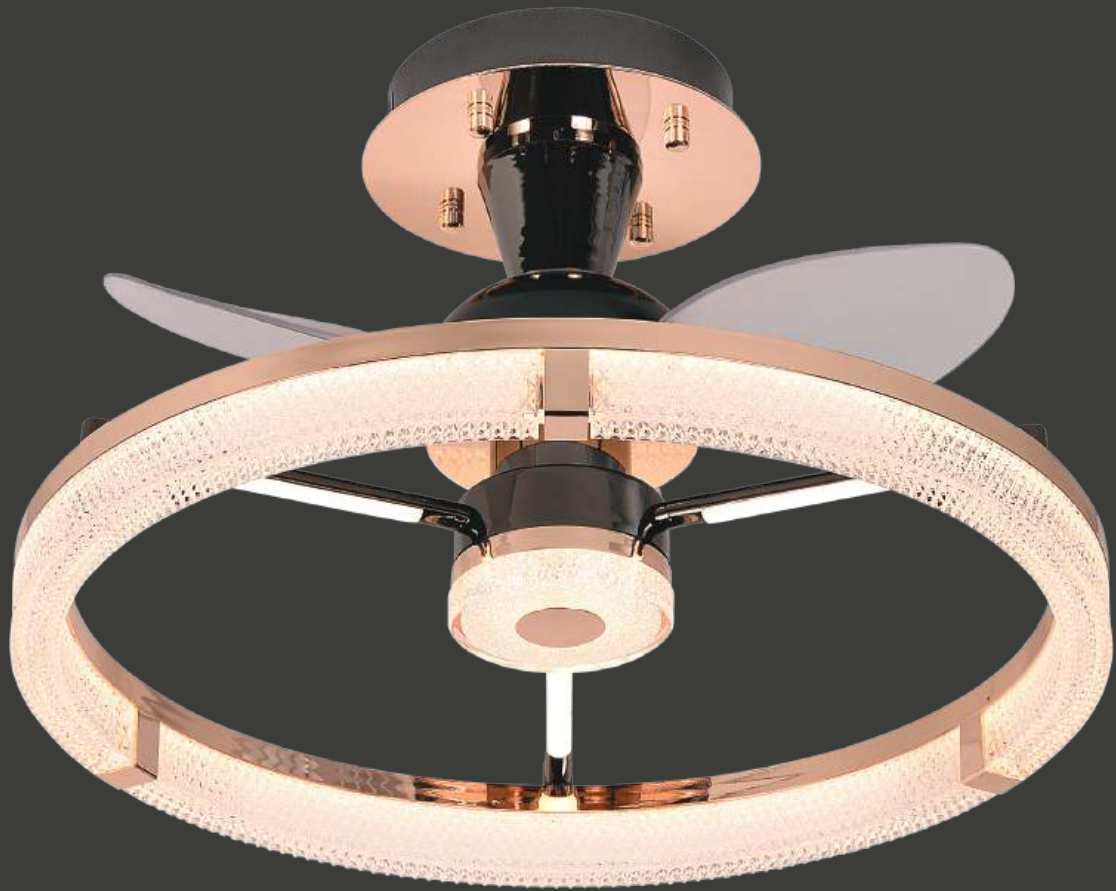

FN-09-017

- **Color:**
Coffee
- **Barcode No.:**
940560000
- **Dimesion:**
D-34" H-15"
- **HD Product Image**

- **Lamp Type:**
3 IN 1 80W

Ethereal
Glow

Crystal
Finish

FN-09-018

- **Color:**
Black + Rosegold
- **Barcode No.:**
940552500
- **Dimesion:**
D-24" H-15"
- **HD Product Image**