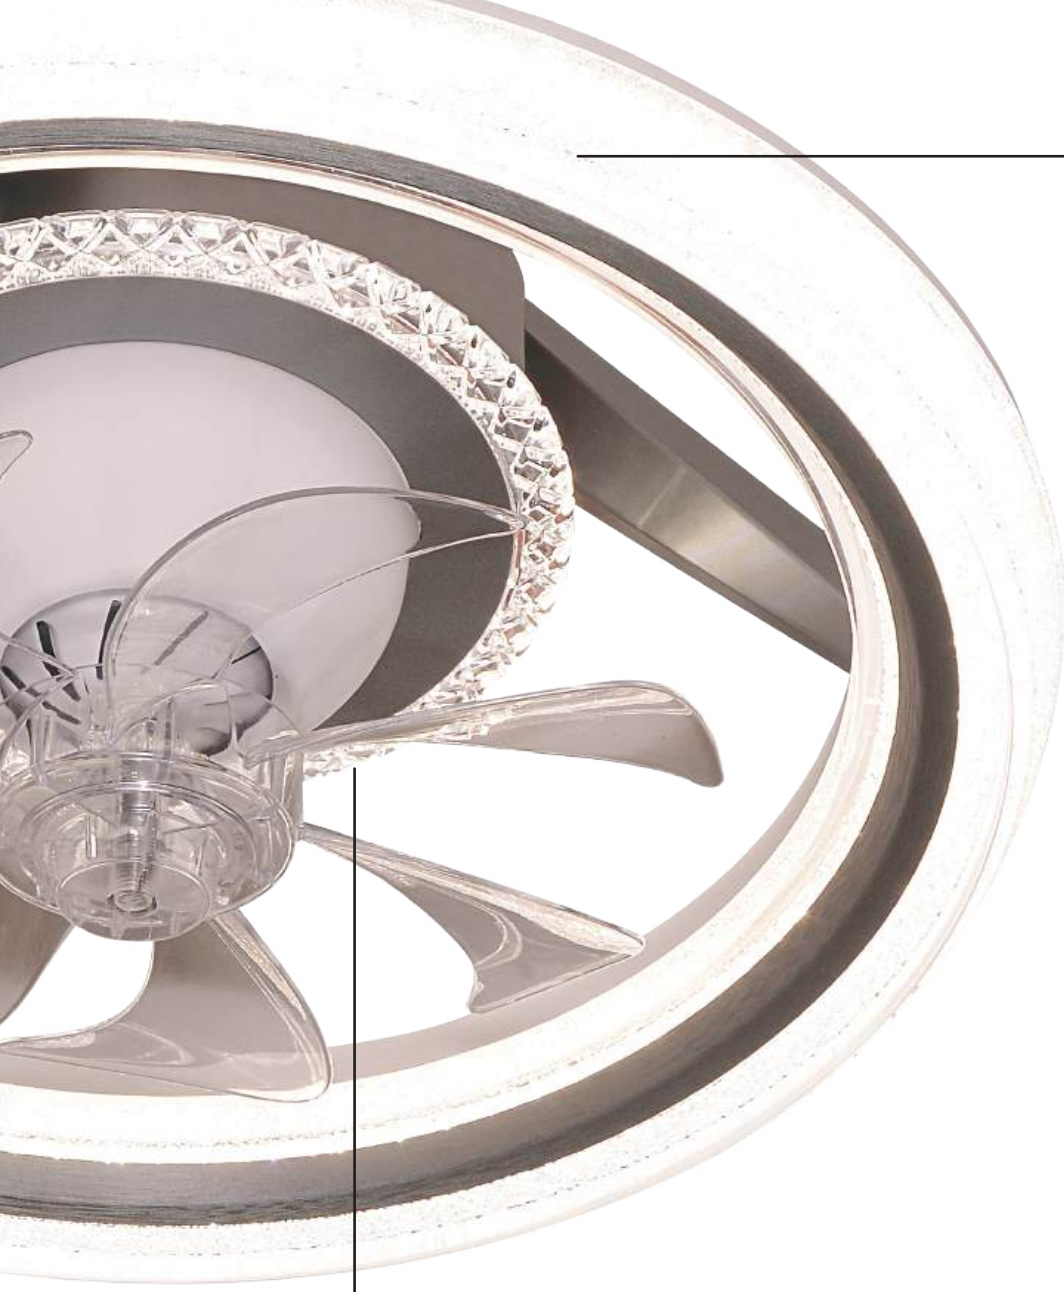

• Diffused
Glow

• Crystal
Touch