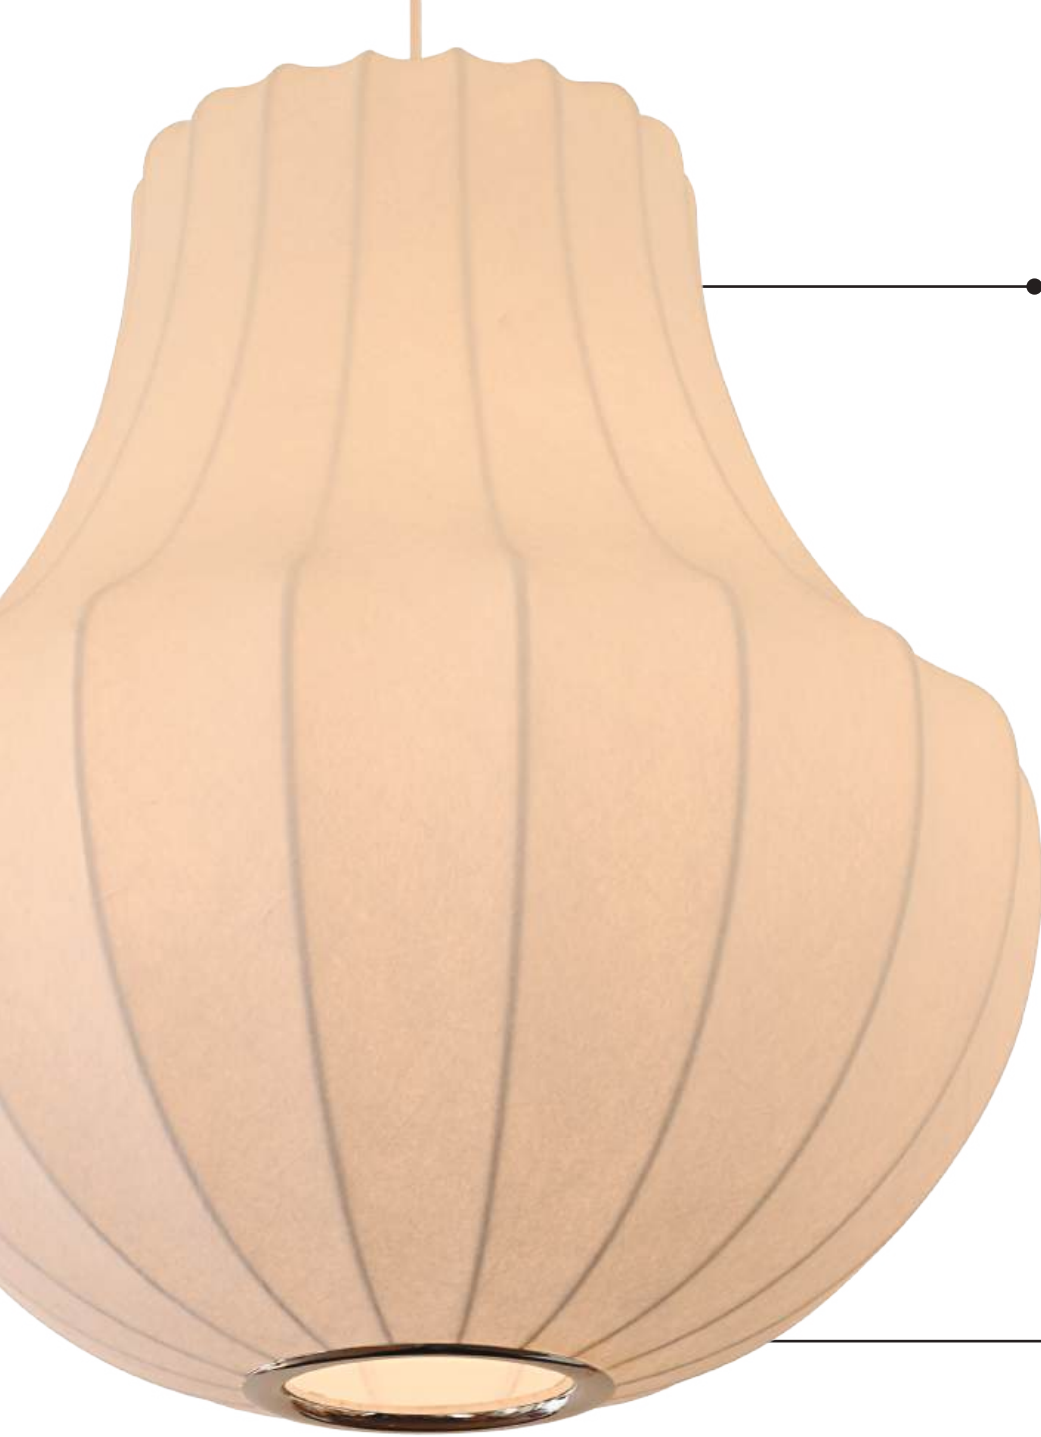

Ethereal fabric

Satin Radiance