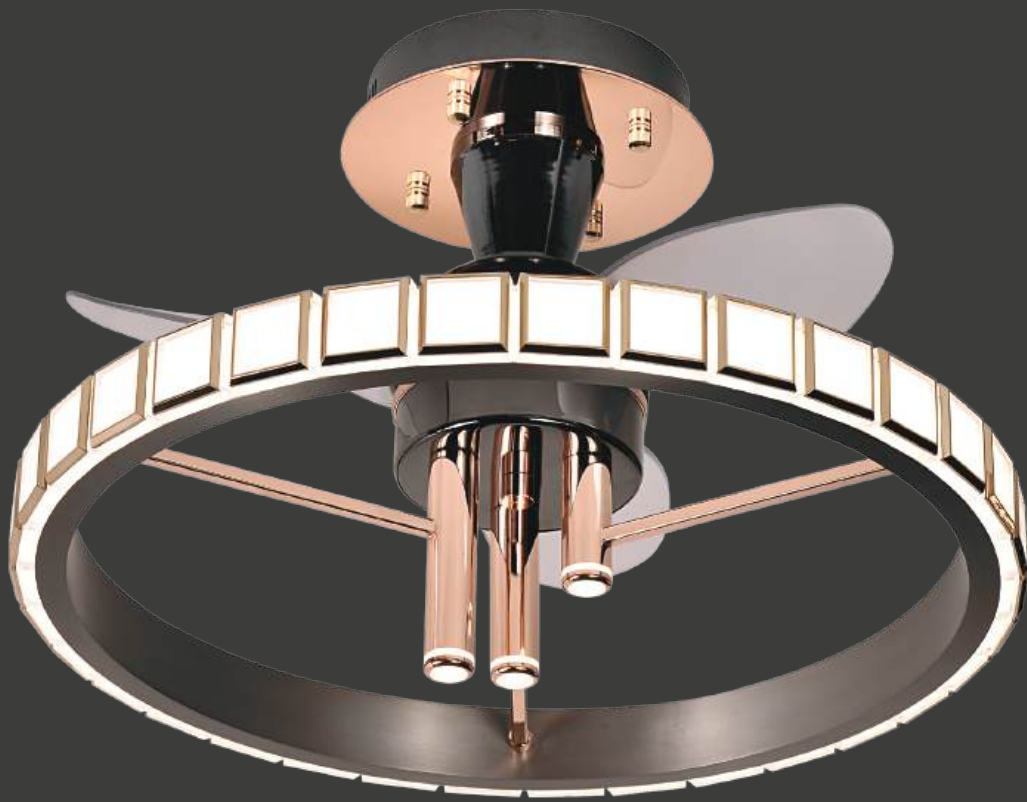

FN-09-016

- **Color:**
  Grey + Rosegold
- **Dimension:**
  D-24" H-15"
- **Lamp Type:**
  3 IN 1 60W

- **Barcode No.:**
  940545000

- **HD Product Image**