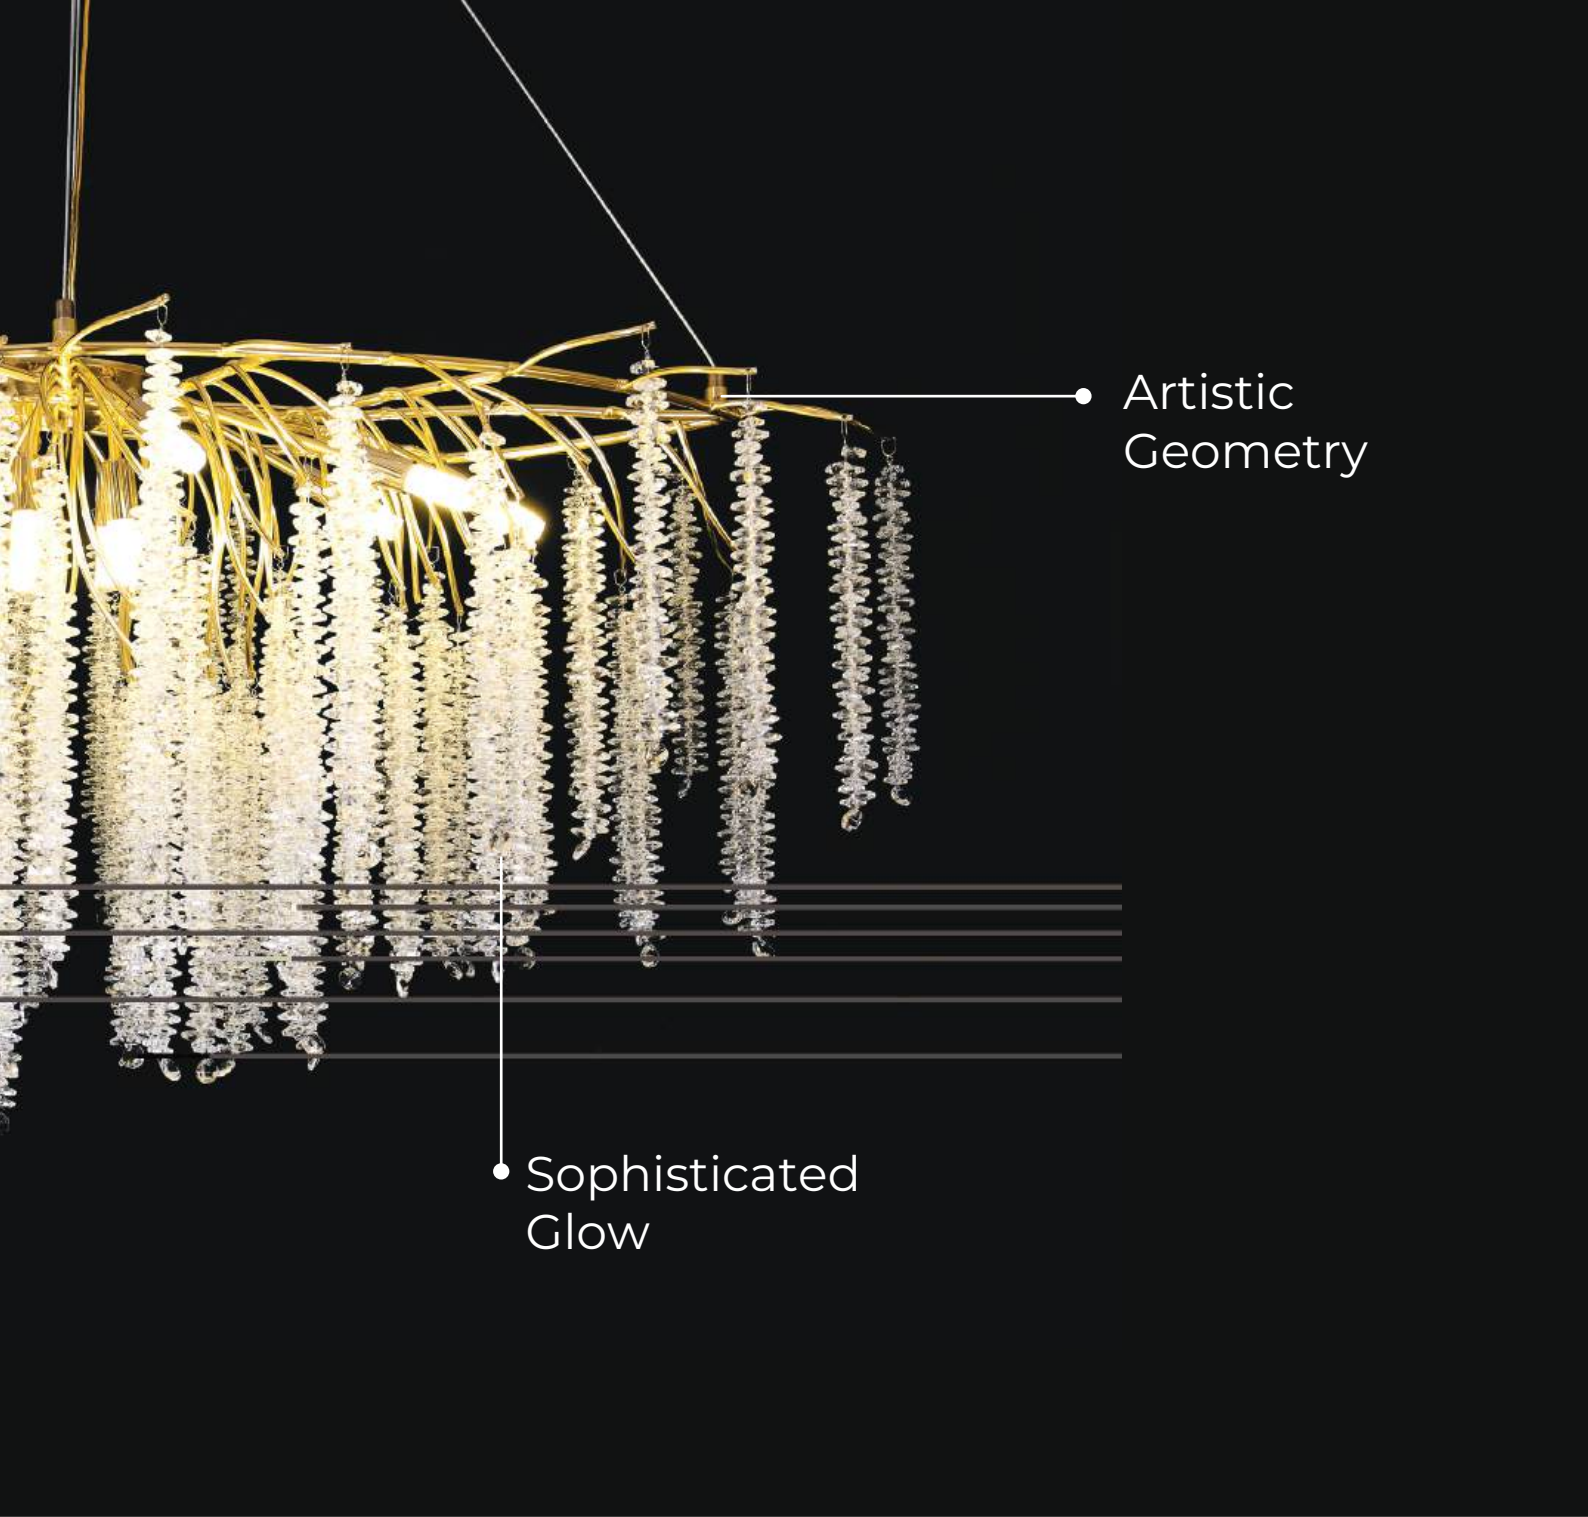

- Color: Gold + Clear
- Dimension: D-24"
- Lamp Type: G9 x 7
- Barcode No.: 940516250

LO-09-014

• HD Product Image

- Color: Gold + Clear
- Dimension: D-32"
- Lamp Type: G9 x 12
- Barcode No.: 940525000

• Artistic
Geometry