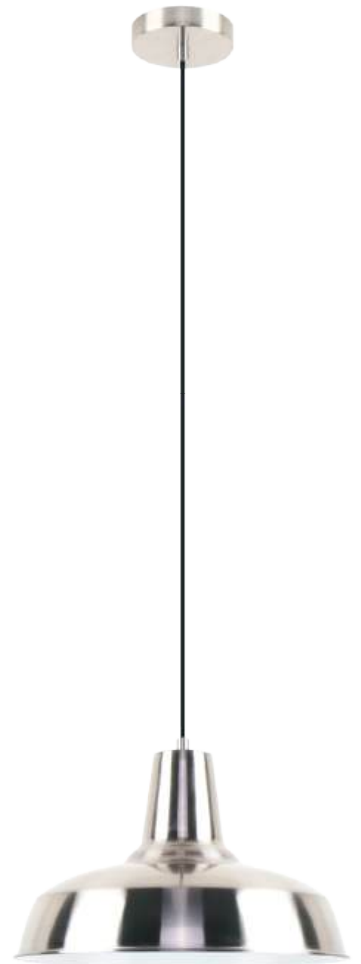

The Lighting Inspiration Book

2024 Winter Collection

Chapter-9

Matt
Antique Finish

Minimalist
Design

AT-09-001

- Color:
Matt Rosegold
- Dimesion:
D-15" H-12"
- Lamp Type:
E27
- Barcode No.:
94058750
- HD Product Image

AT-09-002

- Color:
Matt Antique Brass
- Dimesion:
D-15" H-12"
- Lamp Type:
E27
- Barcode No.:
94058750
- HD Product Image

AT-09-003

- Color:
Stainless Steel
- Dimesion:
D-15" H-12"
- Lamp Type:
E27
- Barcode No.:
94058750
- HD Product Image

Sophisticated
Light Flow

Premium
Metallic Texture

AT-09-004

- Color:
Matt Rosegold
- Dimension:
D-11" H-14"
- Lamp Type:
E27
- Barcode No.:
94057500
- HD Product Image

AT-09-005

- Color:
Matt Antique Brass
- Dimension:
D-11" H-14"
- Lamp Type:
E27
- Barcode No.:
94057500
- HD Product Image

AT-09-006

- Color:
Stainless Steel
- Dimension:
D-11" H-14"
- Lamp Type:
E27
- Barcode No.:
94057500
- HD Product Image

Stainless Steel Appeal

Elegant Matt

AT-09-007

AT-09-011

AT-09-008

AT-09-012