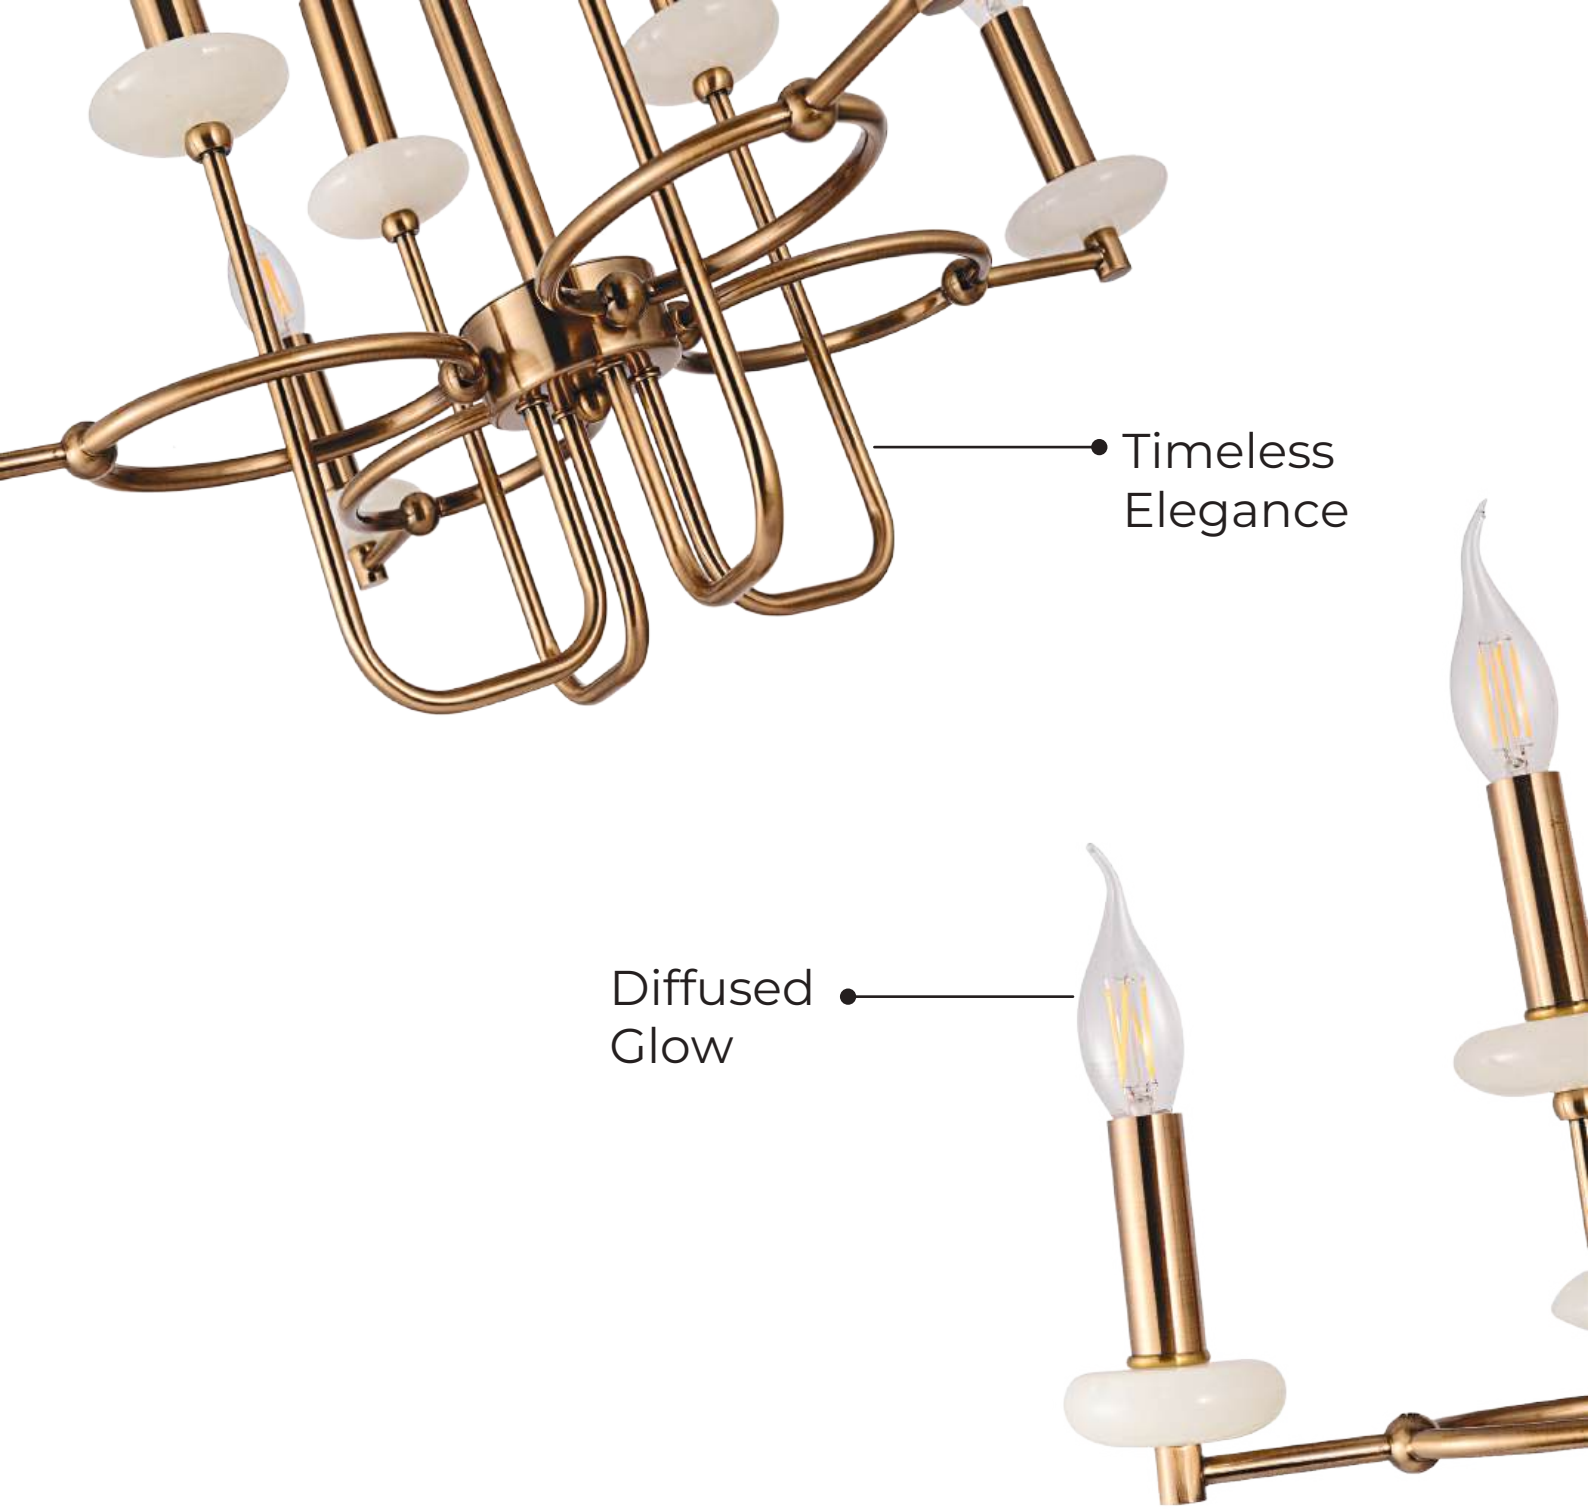

• Timeless
Elegance

Diffused
Glow