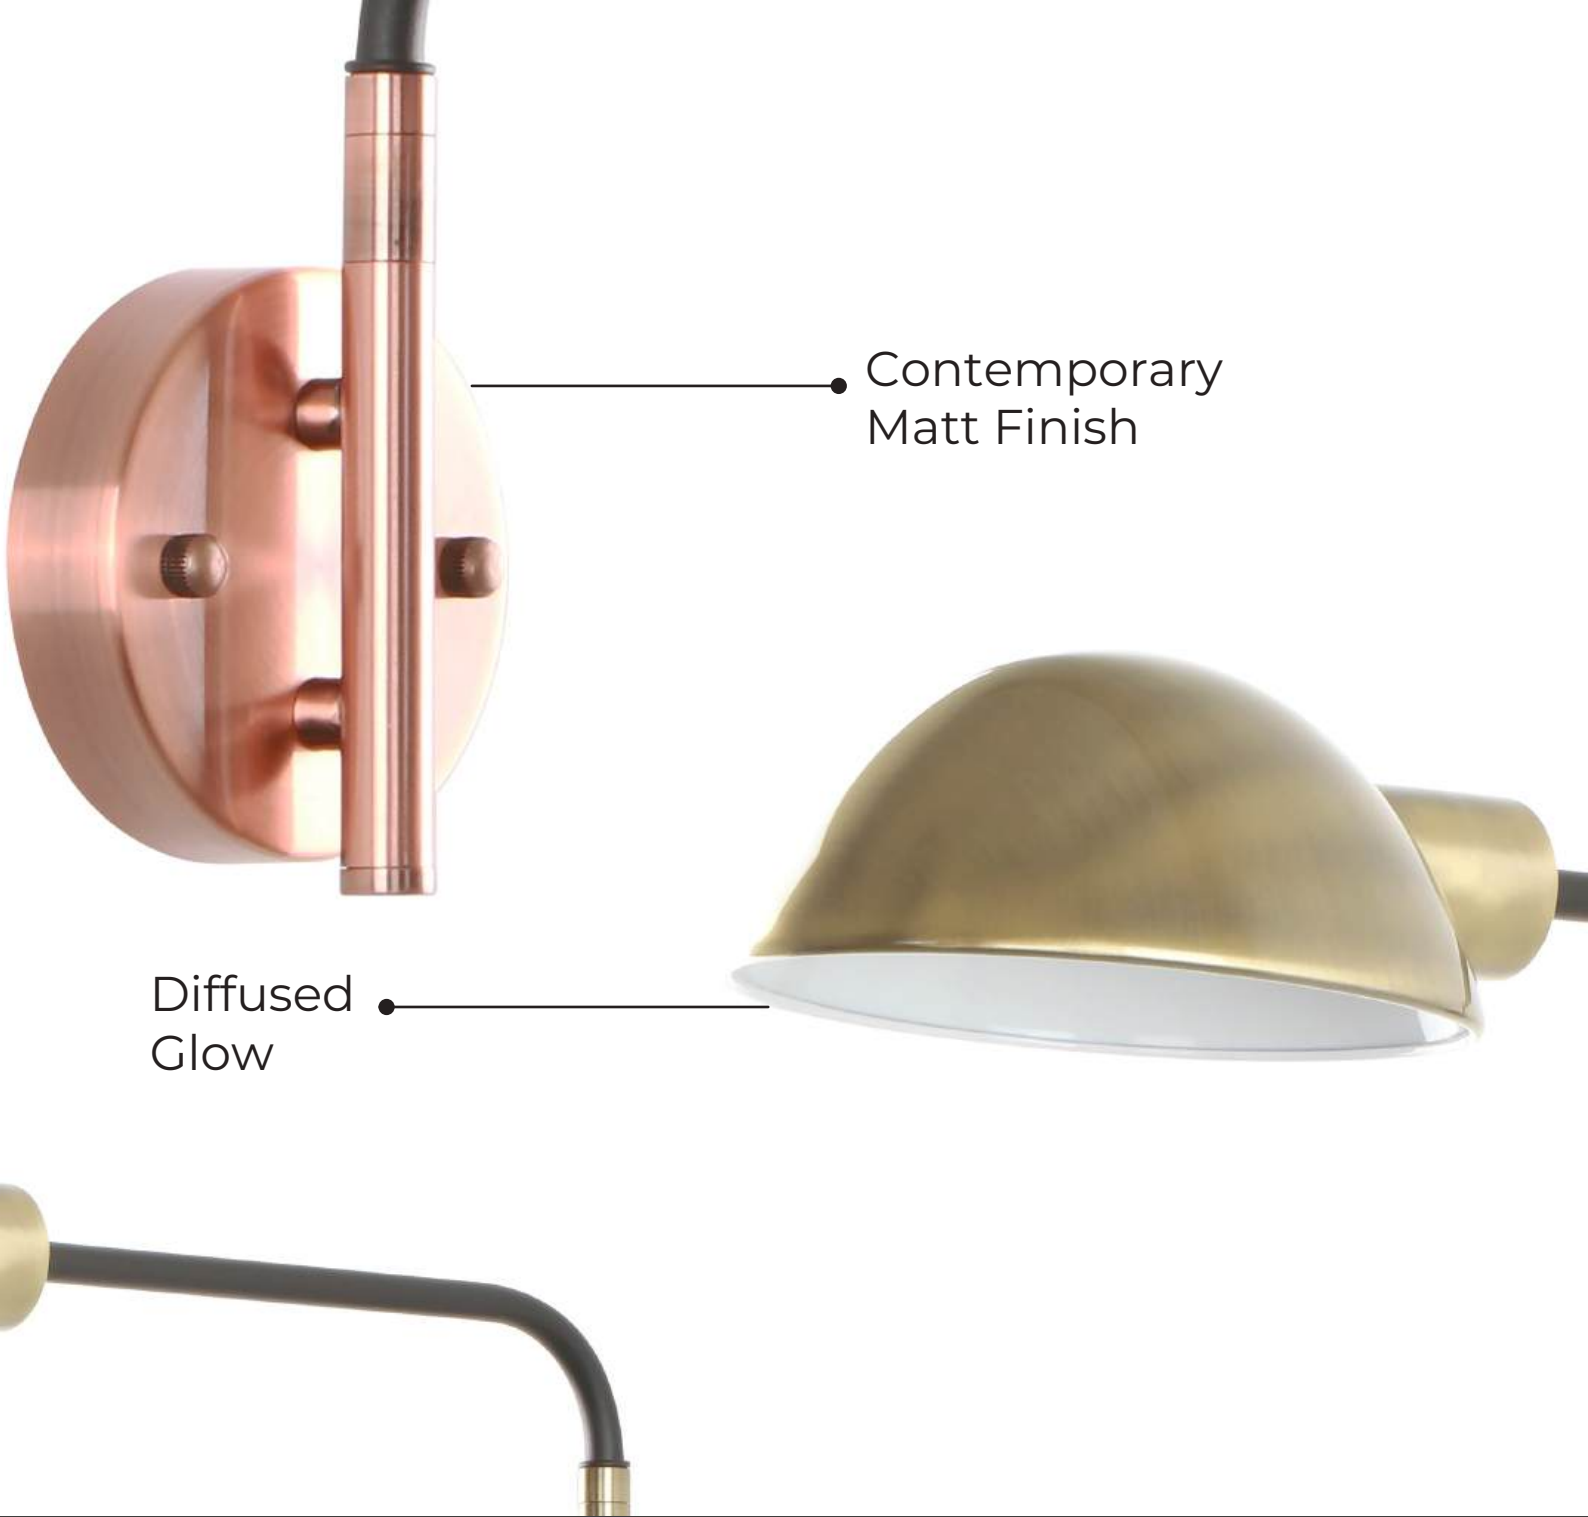

AT-09-018

• HD Product Image

- Color: Matt Rosegold
- Dimension: L-14" D-8"
- Lamp Type: E27
- Barcode No.: 94054375

Stable
Fixture

Ambient
Glow

AT-09-019

- Color:
Matt Antique Brass
- Dimesion:
L-12" H-21"
- Lamp Type:
E27
- Barcode No.:
94056875
- HD Product Image

AT-09-020

- Color:
Matt Rosegold
- Dimesion:
L-12" H-21"
- Lamp Type:
E27
- Barcode No.:
94056875
- HD Product Image

• Firm Structure

Matt Finish •

AT-09-021

- Color:
Matt Antique Brass
- Dimesion:
L-15" H-58"
- Lamp Type:
E27x3
- Barcode No.:
940513750
- HD Product Image

AT-09-022

- Color:
Matt Rosegold
- Dimesion:
L-15" H-58"
- Lamp Type:
E27x3
- Barcode No.:
940513750
- HD Product Image

Contemporary
Matt Finish

Diffused
Glow

AT-09-023

• HD Product Image

- Color: Matt Antique Brass
- Dimension: L-18" D-8"
- Lamp Type: E27
- Barcode No.: 94054575