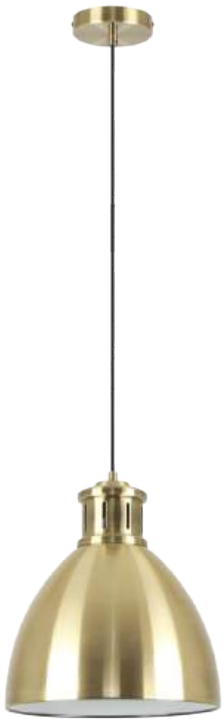

Sophisticated
Light Flow

Premium
Metallic Texture

AT-09-004

- Color:
Matt Rosegold
- Dimension:
D-11" H-14"
- Lamp Type:
E27
- Barcode No.:
94057500
- HD Product Image

AT-09-005

- Color:
Matt Antique Brass
- Dimension:
D-11" H-14"
- Lamp Type:
E27
- Barcode No.:
94057500
- HD Product Image

- **Color:**
Matt Rosegold
- **Dimesion:**
D-8" H-11"
- **Lamp Type:**
E27
- **Barcode No.:**
94055000
- **HD Product
Image**

- **Color:**
Matt Rosegold
- **Dimesion:**
D-12" H-15"
- **Lamp Type:**
E27
- **Barcode No.:**
94059000
- **HD Product
Image**

Ambient
Glow

• Metallic
Finish

AT-09-009

AT-09-013

AT-09-010

AT-09-014

- **Color:**
Matt Antique Brass
- **Dimesion:**
D-8" H-11"
- **Lamp Type:**
E27
- **Barcode No.:**
94055000
- **HD Product Image**

- **Color:**
Matt Antique Brass
- **Dimesion:**
D-12" H-15"
- **Lamp Type:**
E27
- **Barcode No.:**
94059000
- **HD Product Image**

• Firm Base

Refined Matt Finish

• Minimilistic Design

AT-09-015

- **Color:**
Matt Antique Brass
- **Dimesion:**
L-12" H-56"
- **Lamp Type:**
E27
- **Barcode No.:**
94057500
- **HD Product Image**

AT-09-016