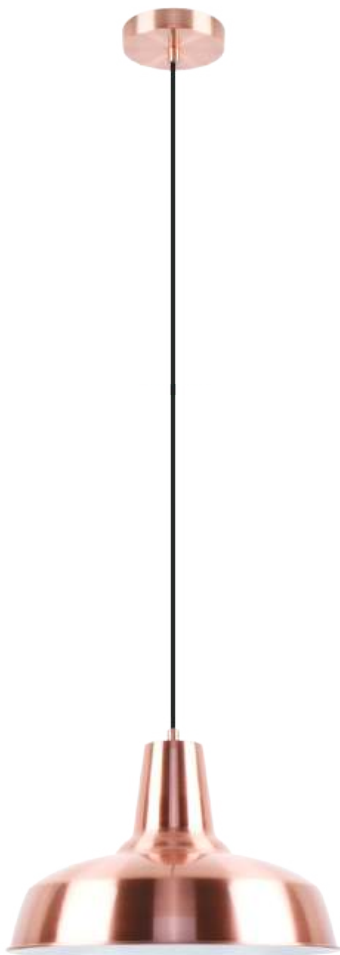

The Lighting Inspiration Book

2024 Winter Collection

Chapter-9

Matt
Antique Finish

Minimalist
Design

AT-09-001

- Color:
Matt Rosegold
- Dimesion:
D-15" H-12"
- Lamp Type:
E27
- Barcode No.:
94058750
- HD Product Image

AT-09-002

- Color:
Matt Antique Brass
- Dimesion:
D-15" H-12"
- Lamp Type:
E27
- Barcode No.:
94058750
- HD Product Image

AT-09-003

- Color:
Stainless Steel
- Dimesion:
D-15" H-12"
- Lamp Type:
E27
- Barcode No.:
94058750
- HD Product Image

Sophisticated
Light Flow

Premium
Metallic Texture

AT-09-004

- Color:
Matt Rosegold
- Dimension:
D-11" H-14"
- Lamp Type:
E27
- Barcode No.:
94057500
- HD Product Image

AT-09-005

- Color:
Matt Antique Brass
- Dimension:
D-11" H-14"
- Lamp Type:
E27
- Barcode No.:
94057500
- HD Product Image

AT-09-006

- Color:
Stainless Steel
- Dimension:
D-11" H-14"
- Lamp Type:
E27
- Barcode No.:
94057500
- HD Product Image

Stainless Steel Appeal

Elegant Matt

AT-09-007

AT-09-011

AT-09-008

AT-09-012