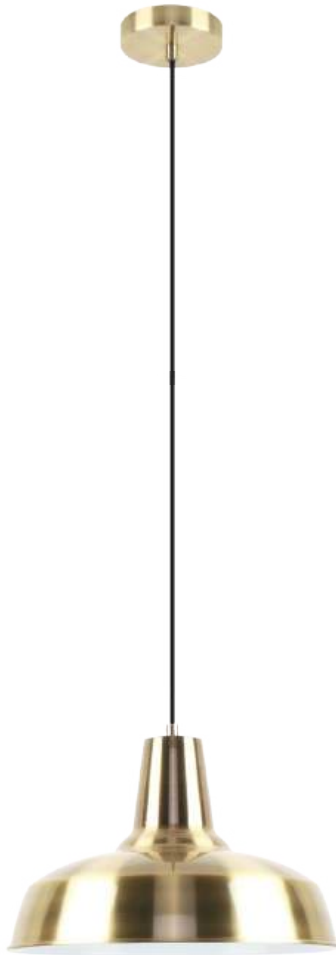

The Lighting Inspiration Book

2024 Winter Collection

Chapter-9

Matt
Antique Finish

Minimalist
Design

AT-09-001

- Color:
Matt Rosegold
- Dimesion:
D-15" H-12"
- Lamp Type:
E27
- Barcode No.:
94058750
- HD Product Image

AT-09-002

- Color:
Matt Antique Brass
- Dimesion:
D-15" H-12"
- Lamp Type:
E27
- Barcode No.:
94058750
- HD Product Image

AT-09-003

- Color:
Stainless Steel
- Dimesion:
D-15" H-12"
- Lamp Type:
E27
- Barcode No.:
94058750
- HD Product Image

Sophisticated
Light Flow

Premium
Metallic Texture

AT-09-004

- Color:
Matt Rosegold
- Dimension:
D-11" H-14"
- Lamp Type:
E27
- Barcode No.:
94057500
- HD Product Image

AT-09-005

- Color:
Matt Antique Brass
- Dimension:
D-11" H-14"
- Lamp Type:
E27
- Barcode No.:
94057500
- HD Product Image

AT-09-006

- Color:
Stainless Steel
- Dimension:
D-11" H-14"
- Lamp Type:
E27
- Barcode No.:
94057500
- HD Product Image

Stainless Steel Appeal

Elegant Matt

AT-09-007

AT-09-011

AT-09-008

AT-09-012