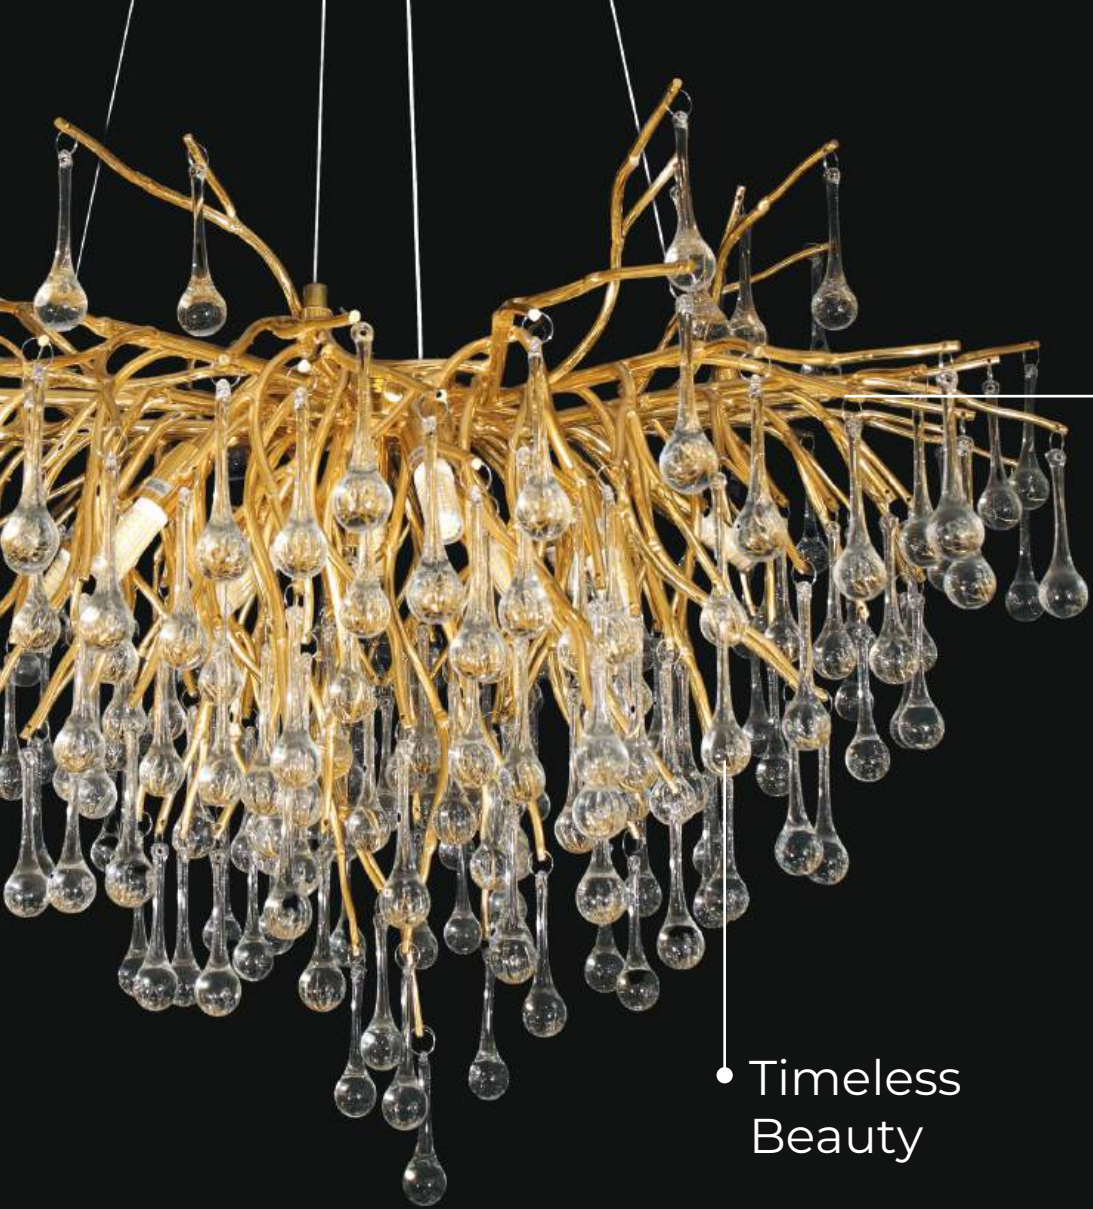

- Color: Gunmetal Black
- Dimension: D-26" H-21"
- Lamp Type: E14 x 6
- Barcode No.: 940525000

DF-09-083

• HD Product Image

- Color: Gunmetal Black
- Dimension: D-28" H-24"
- Lamp Type: E14 x 10
- Barcode No.: 940532500