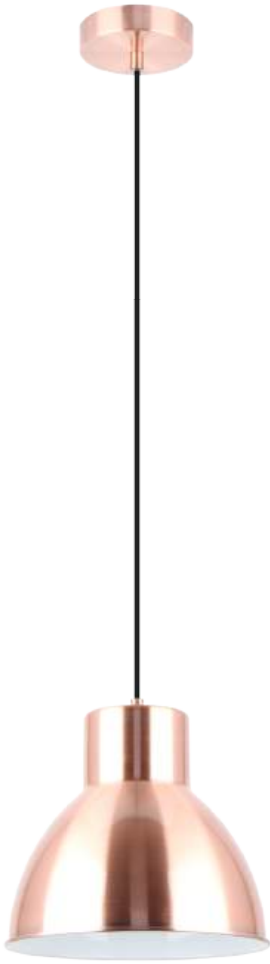

The Lighting Inspiration Book

2024 Winter Collection

Chapter-9

Matt
Antique Finish

Minimalist
Design

AT-09-001

- Color:
Matt Rosegold
- Dimesion:
D-15" H-12"
- Lamp Type:
E27
- Barcode No.:
94058750
- HD Product Image

AT-09-002

- Color:
Matt Antique Brass
- Dimesion:
D-15" H-12"
- Lamp Type:
E27
- Barcode No.:
94058750
- HD Product Image

AT-09-003

- Color:
Stainless Steel
- Dimesion:
D-15" H-12"
- Lamp Type:
E27
- Barcode No.:
94058750
- HD Product Image

Sophisticated
Light Flow

Premium
Metallic Texture

AT-09-004

- Color:
Matt Rosegold
- Dimension:
D-11" H-14"
- Lamp Type:
E27
- Barcode No.:
94057500
- HD Product Image

AT-09-005

- Color:
Matt Antique Brass
- Dimension:
D-11" H-14"
- Lamp Type:
E27
- Barcode No.:
94057500
- HD Product Image

AT-09-006

- Color:
Stainless Steel
- Dimension:
D-11" H-14"
- Lamp Type:
E27
- Barcode No.:
94057500
- HD Product Image

Stainless Steel Appeal

Elegant Matt

AT-09-007

AT-09-011

AT-09-008

AT-09-012