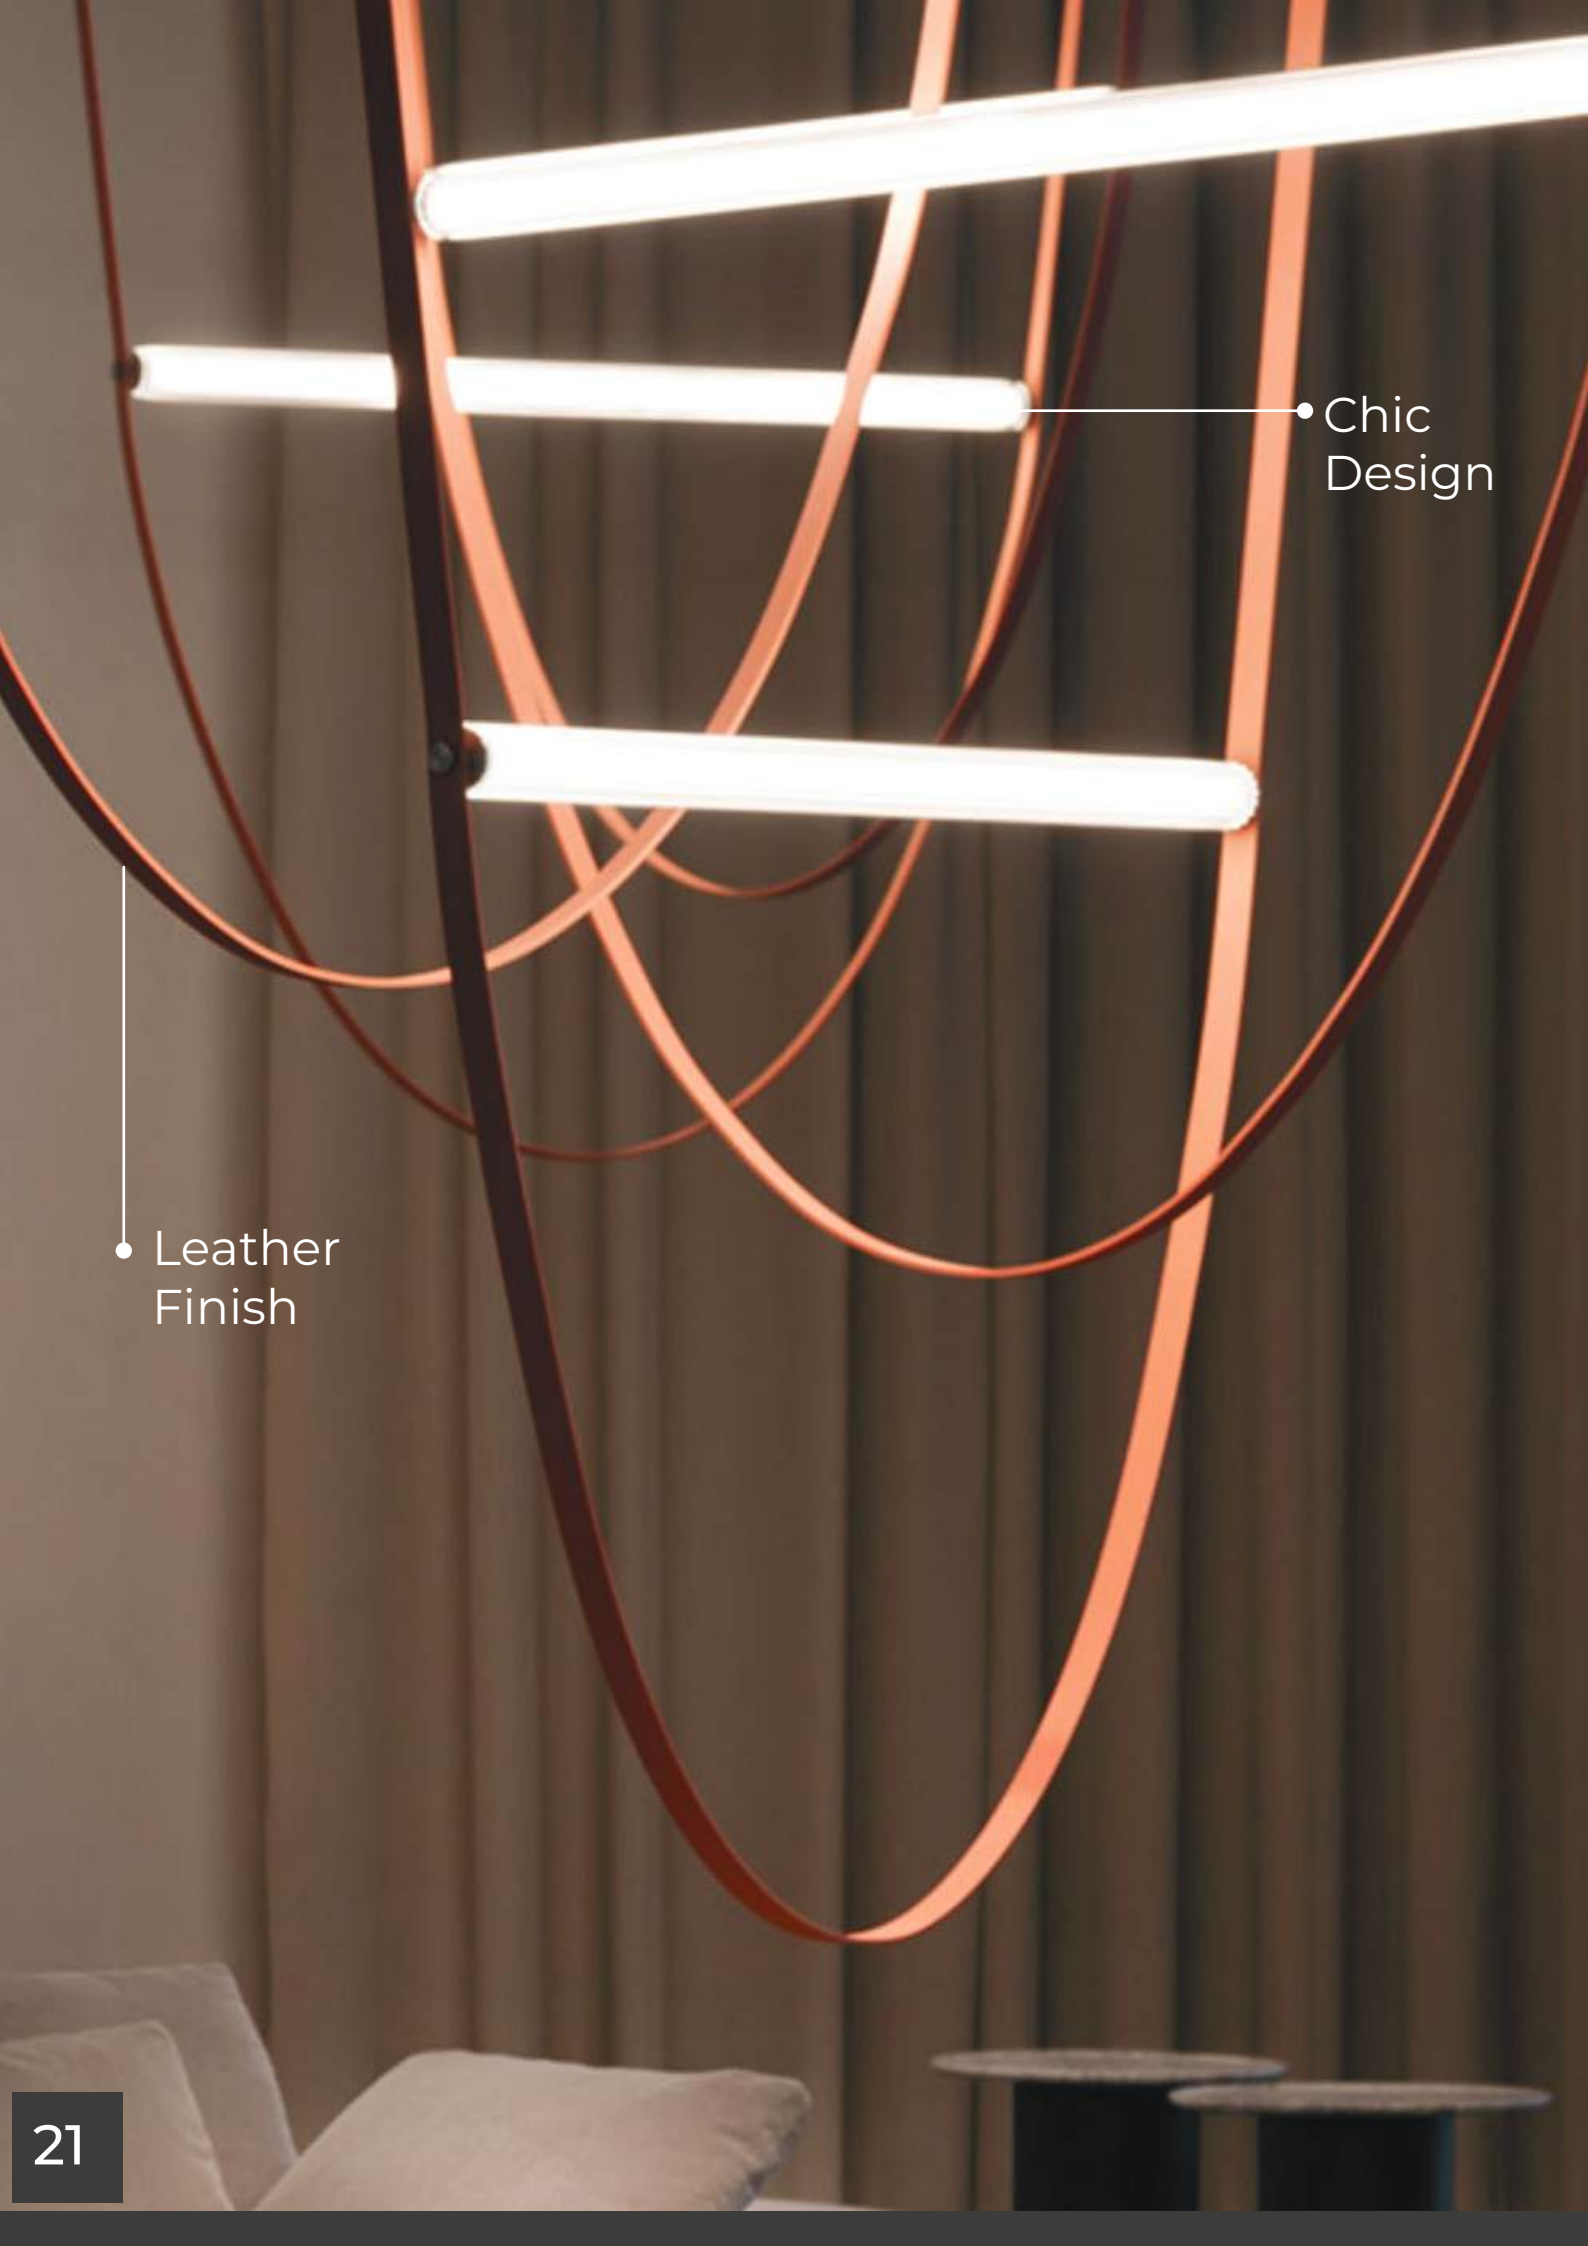

• Chic Design

• Leather Finish