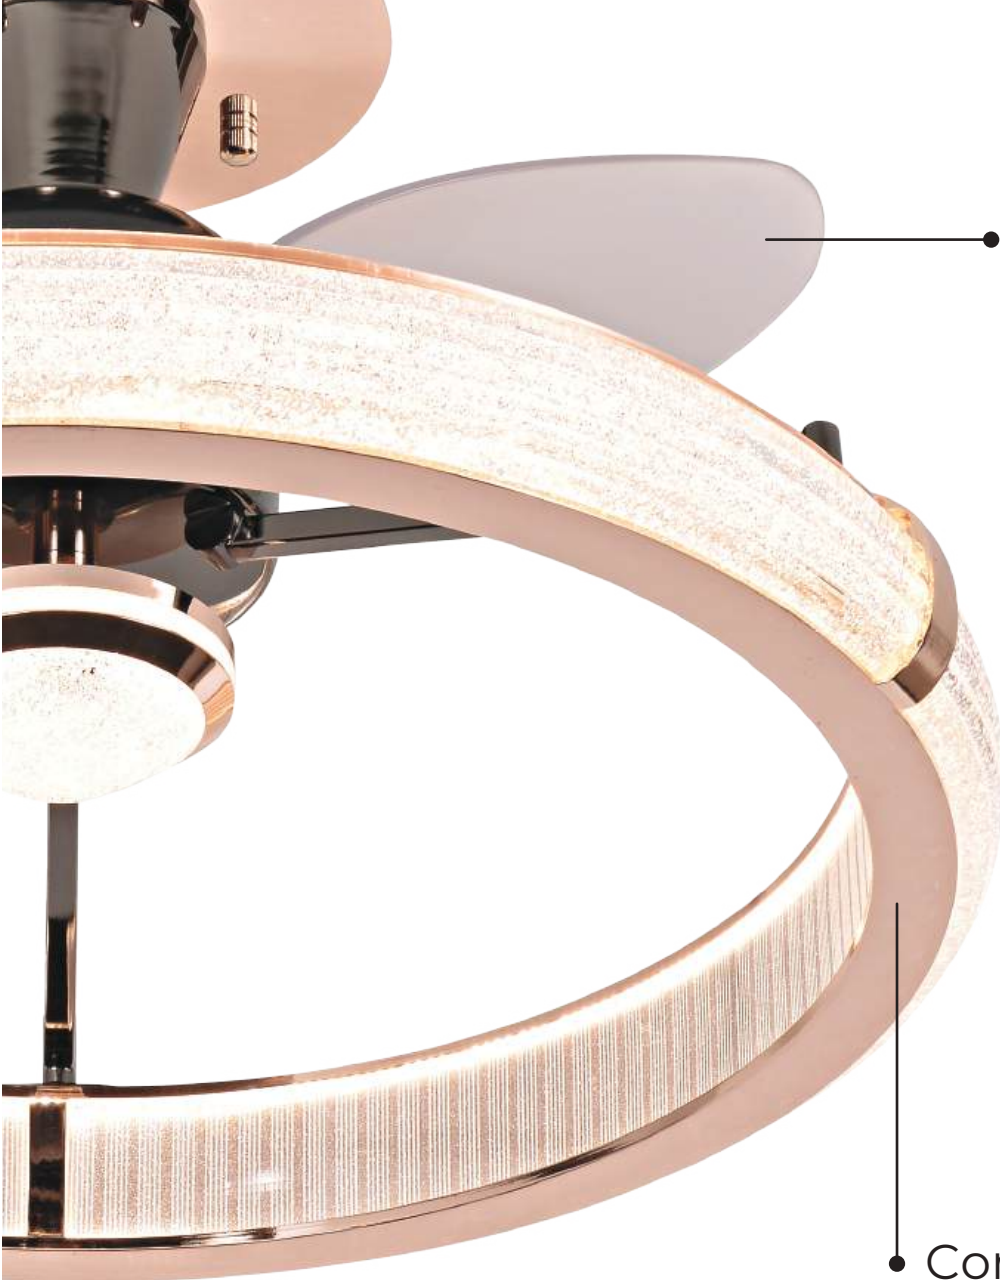

• Artistic
Finish

• Contemporary
Light