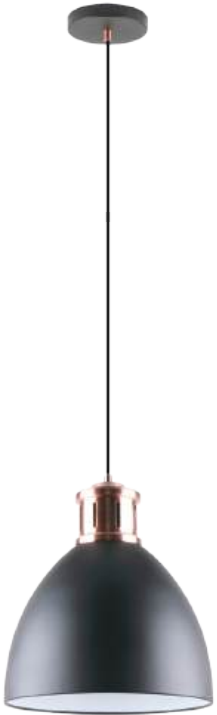

Sophisticated
Light Flow

Premium
Metallic Texture

AT-09-004

- Color:
Matt Rosegold
- Dimension:
D-11" H-14"
- Lamp Type:
E27
- Barcode No.:
94057500
- HD Product Image

AT-09-005

- Color:
Matt Antique Brass
- Dimension:
D-11" H-14"
- Lamp Type:
E27
- Barcode No.:
94057500
- HD Product Image

AT-09-006

- Color:
Stainless Steel
- Dimension:
D-11" H-14"
- Lamp Type:
E27
- Barcode No.:
94057500
- HD Product Image

Stainless Steel Appeal

Elegant Matt

AT-09-007

AT-09-011

AT-09-008

AT-09-012

- **Color:**
Matt Rosegold+
Black
- **Dimesion:**
D-8" H-11"
- **Lamp Type:**
E27
- **Barcode No.:**
94055000
- **HD Product
Image**

- **Color:**
Matt Rosegold+
Black
- **Dimesion:**
D-12" H-15"
- **Lamp Type:**
E27
- **Barcode No.:**
94059000
- **HD Product
Image**

Ambient
Glow

• Metallic
Finish

AT-09-009

AT-09-013

AT-09-010

AT-09-014

- **Color:**
Matt Antique Brass
- **Dimesion:**
D-8" H-11"
- **Lamp Type:**
E27
- **Barcode No.:**
94055000
- **HD Product Image**

- **Color:**
Matt Antique Brass
- **Dimesion:**
D-12" H-15"
- **Lamp Type:**
E27
- **Barcode No.:**
94059000
- **HD Product Image**