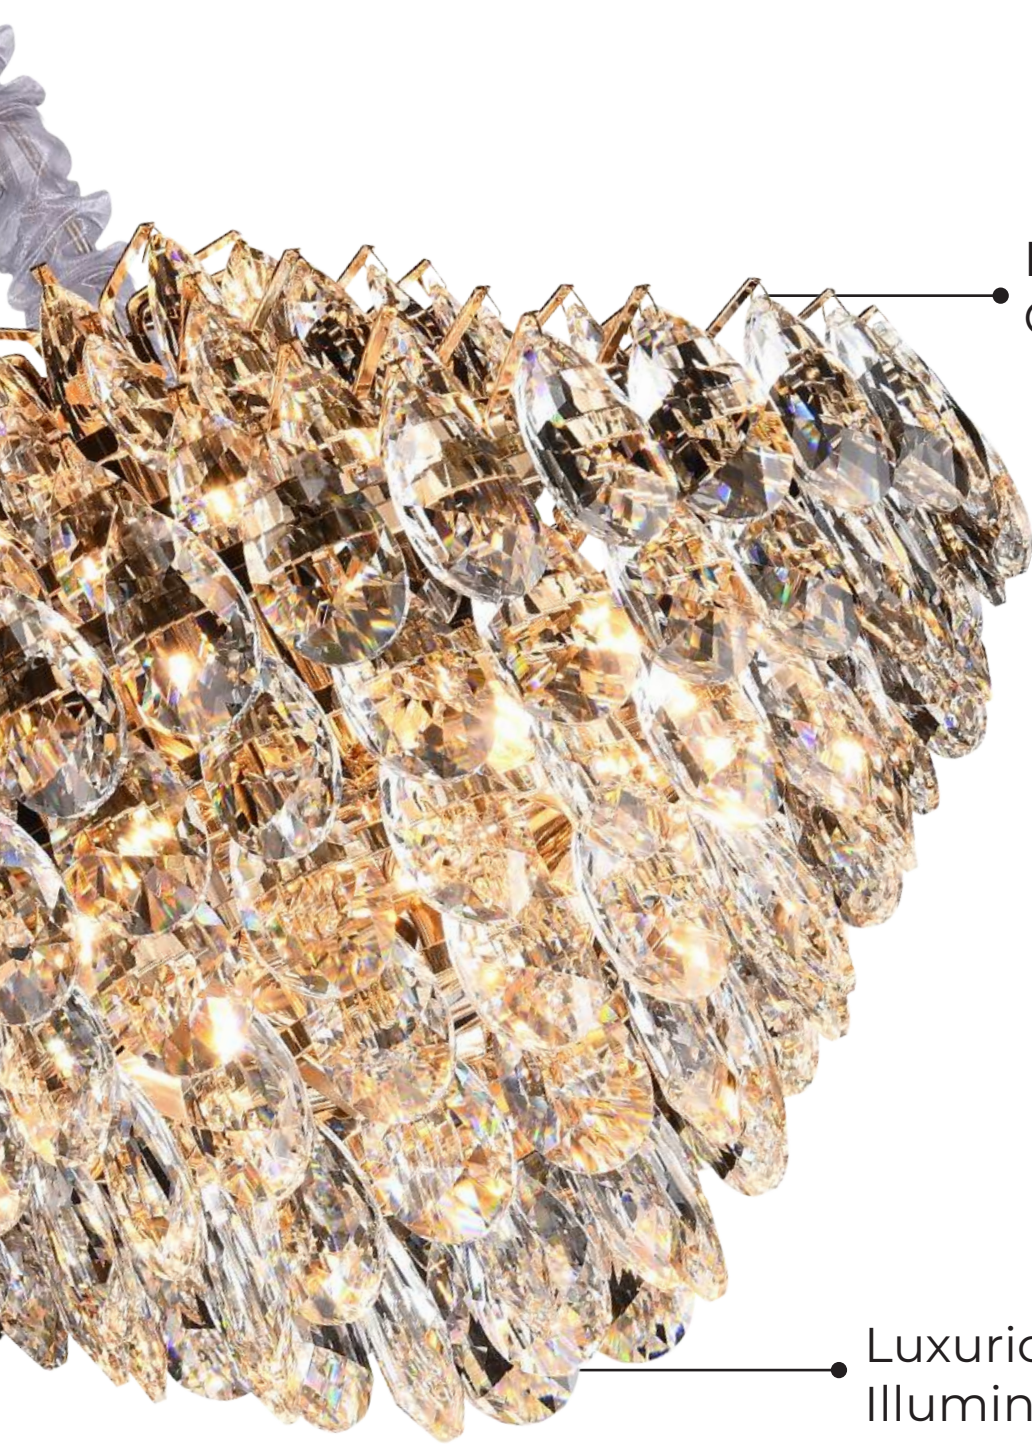

- Color: Gold + Clear
- Dimension: D-20" H-14"
- Lamp Type: E14x10
- Barcode No.: 940557500

● Intricate Golden Finish

● Crystal Illumination

**FL-10-005**

• HD Product Image

- Color:  
Gold + Clear
- Dimension:  
D-12" H-15"
- Lamp Type:  
E14x4
- Barcode No.:  
940521500
- HD Product Image