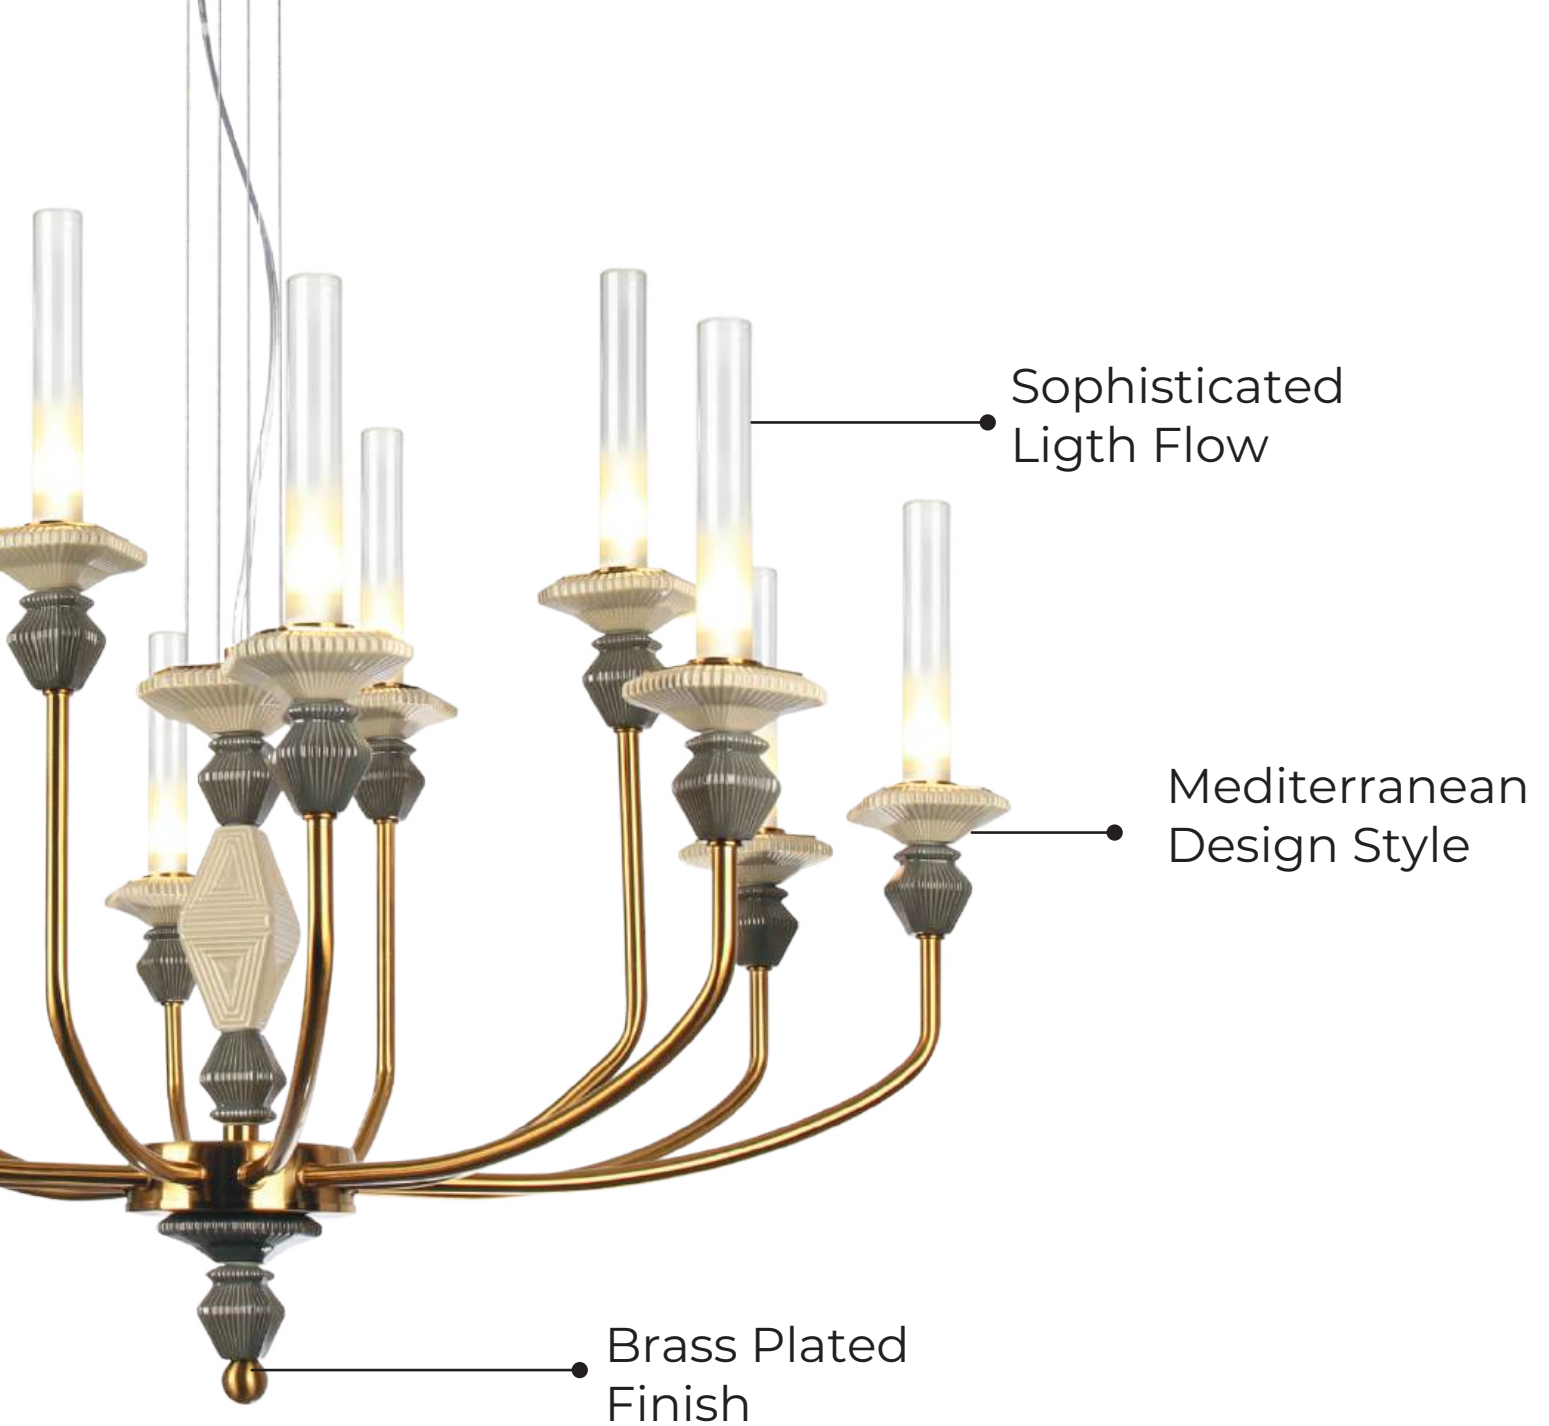

## PS-10-278

- **Color:**  
Brass + Grey+ Beige

- **Barcode No.:**  
940556250

- **Dimesion:**  
D-32" H-48"

- **HD Product Image**

- **Lamp Type:**  
WW 20W

## PS-10-279

- **Color:**  
Brass + Grey+ Beige

- **Barcode No.:**  
940573750

- **Dimesion:**  
D-34" H-48"

- **HD Product Image**

- **Lamp Type:**  
WW 30W

Premium  
Fluted Glass

Multi-colored  
Glass