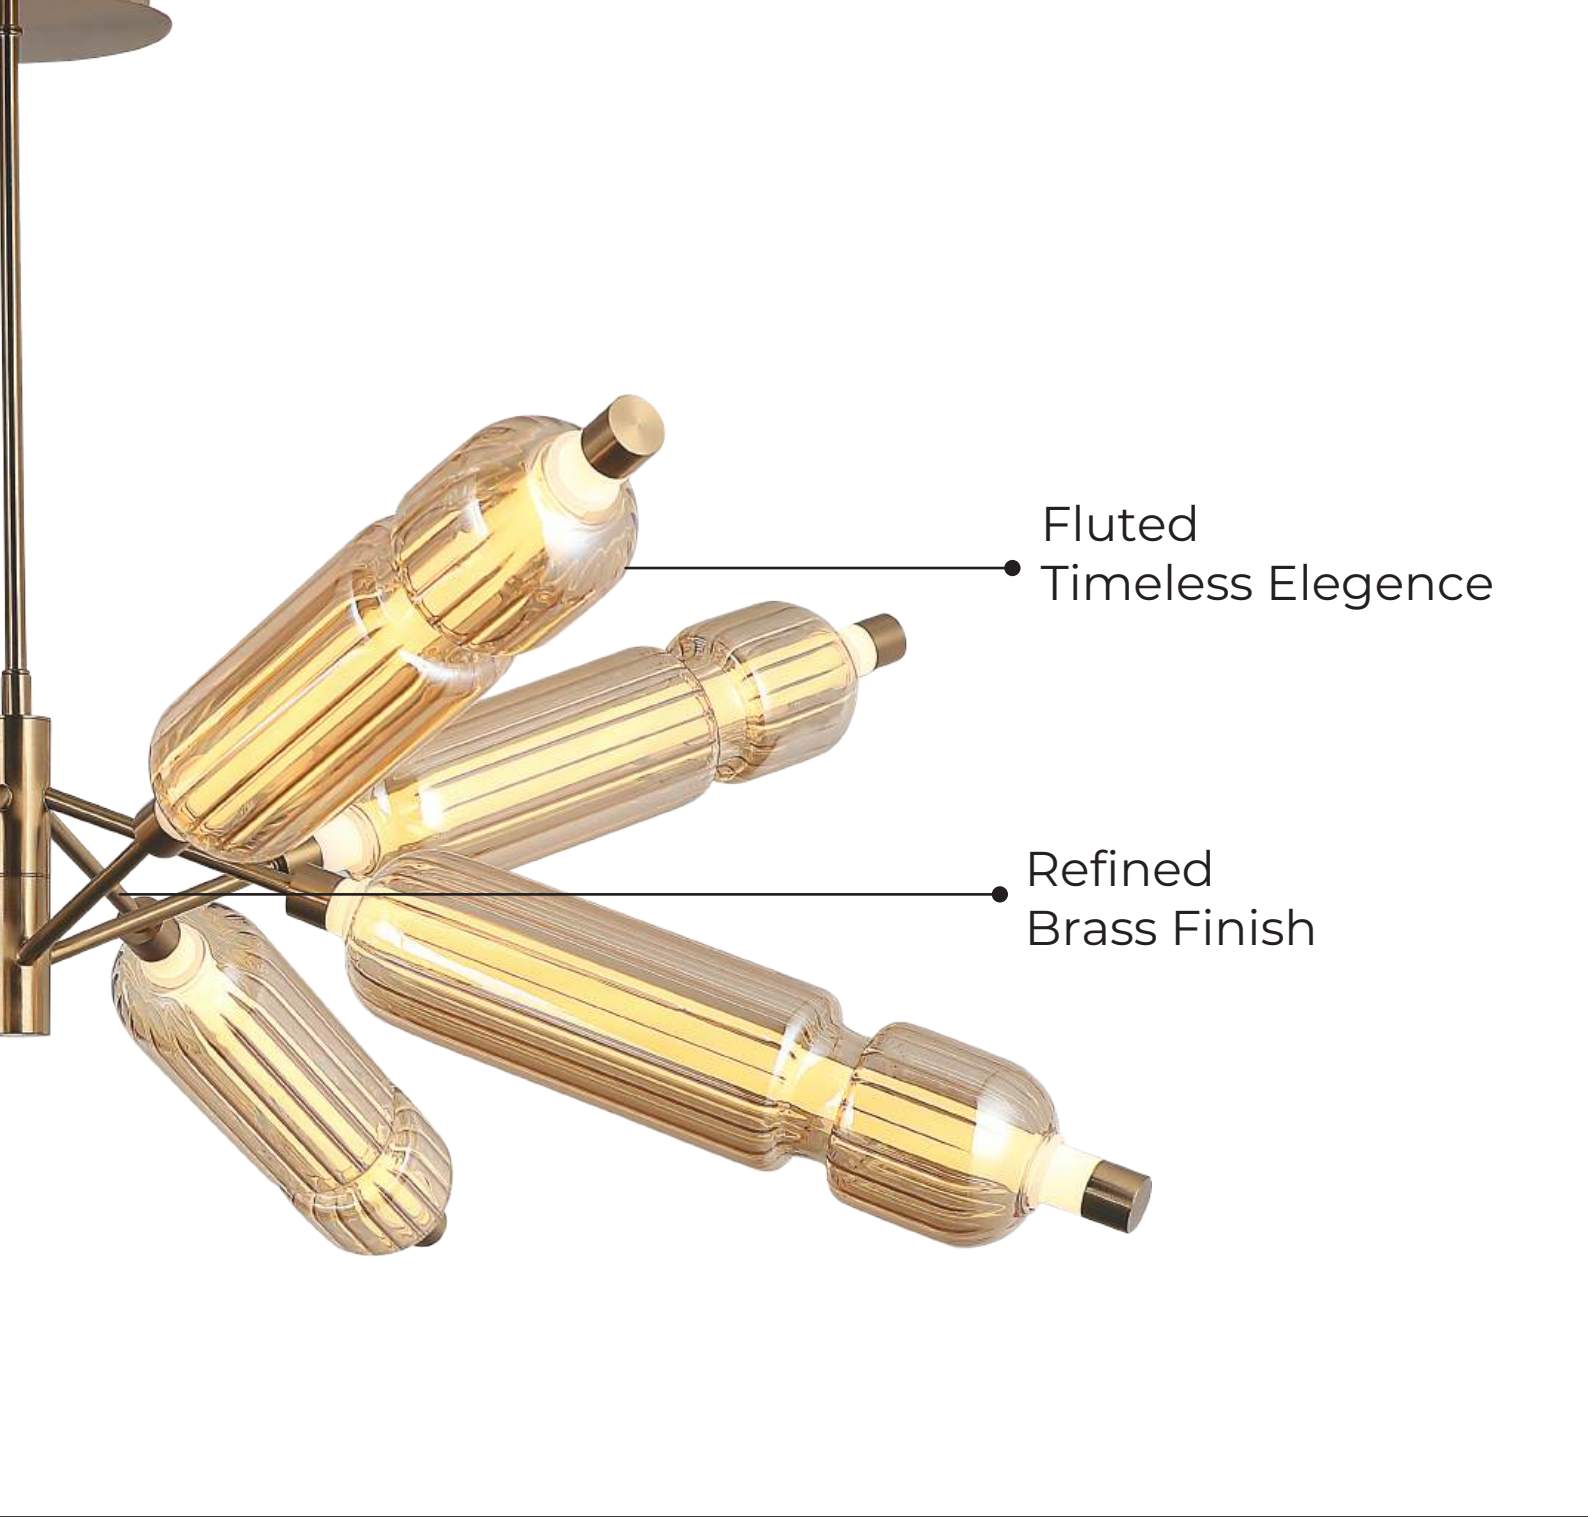

Fluted
Timeless Elegance

Refined
Brass Finish