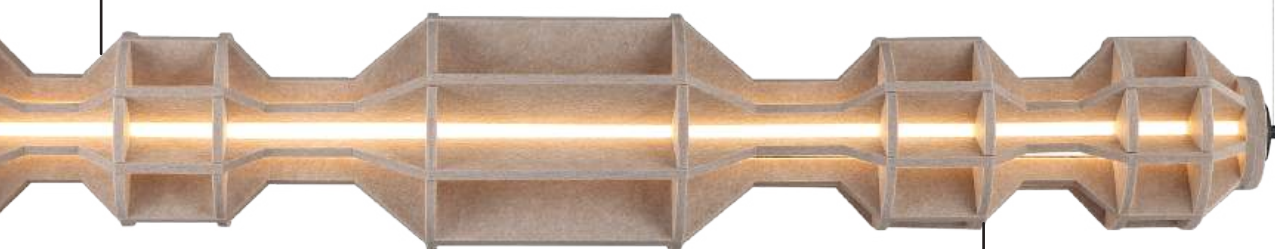

**ER-10-291**

- **Color:**  
Brass + Beige + Grey
- **Dimension:**  
D-16" H-7"
- **Lamp Type:**  
WW 5W
- **Barcode No.:**  
94057375

HD Product Image

**ER-10-292**

- **Color:**  
Brass + Blue + Light Grey
- **Dimension:**  
D-16" H-7"
- **Lamp Type:**  
WW 5W
- **Barcode No.:**  
94057375

HD Product Image

**ER-10-293**

- **Color:**  
Brass + Brown + Beige
- **Dimension:**  
D-16" H-7"
- **Lamp Type:**  
WW 10W
- **Barcode No.:**  
94058750
- **HD Product Image**

**ER-10-294**

- **Color:**  
Brass + Beige + Grey
- **Dimension:**  
D-16" H-7"
- **Lamp Type:**  
WW 10W
- **Barcode No.:**  
94058750
- **HD Product Image**

**ER-10-295**

- **Color:**  
Brass + Blue + Light Grey
- **Dimension:**  
D-16" H-7"
- **Lamp Type:**  
WW 10W
- **Barcode No.:**  
94058750
- **HD Product Image**

Artistic  
Geometry

Ethereal  
Finish

**ER-10-296**