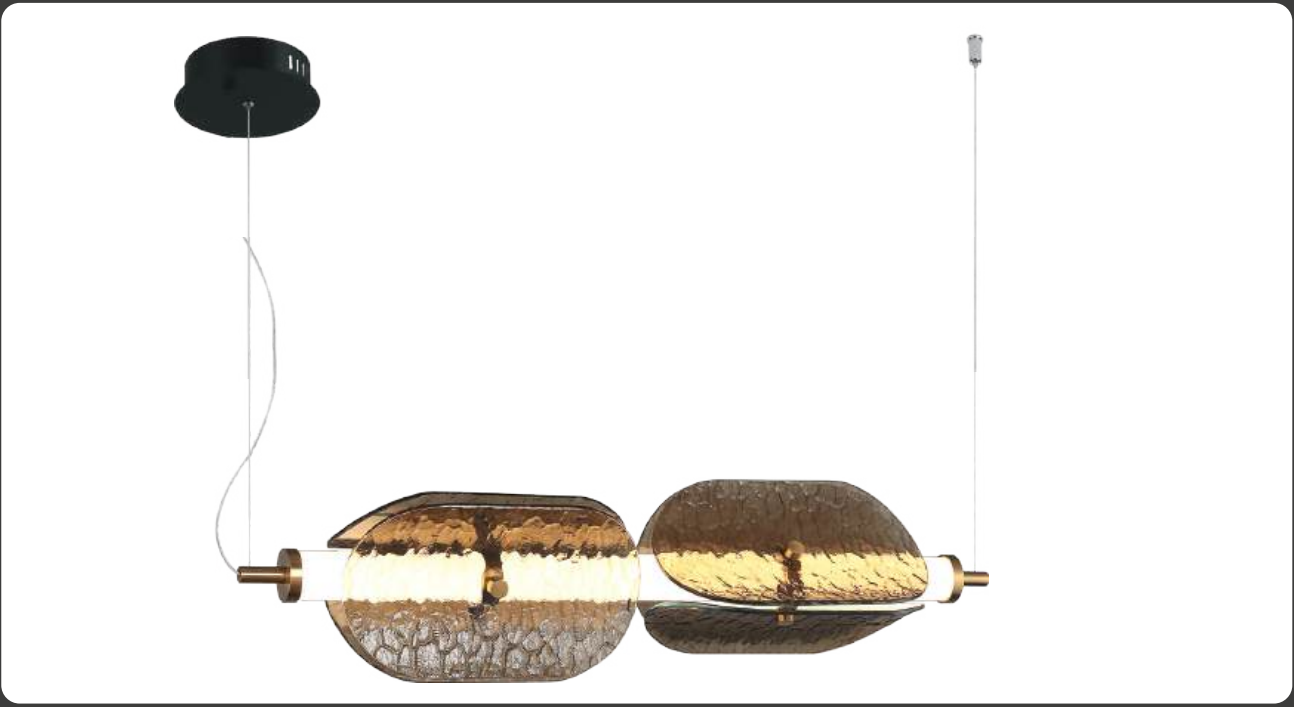

- Color:  
Black + Beige
- Dimension:  
D-7" H-28"
- Lamp Type:  
WW 20W
- Barcode No.:  
940513750
- HD Product Image

Textured  
Glass Design

Sofisticated  
Glow

**ER-10-303**

- Color:  
Brass + Coffee
- Dimesion:  
D-7" H-16"
- Lamp Type:  
WW 15W
- Barcode No.:  
940511250
- HD Product Image

**ER-10-305**

- Color:  
Brass + Coffee
- Dimesion:  
D-7" H-28"
- Lamp Type:  
WW 25W
- Barcode No.:  
940521250
- HD Product Image

Refelctive  
Glass Finish

Brass Plated

**ER-10-304**

- Color: Brass + Coffee
- Dimension: L-28" H-7"
- Lamp Type: Ww 25w
- Barcode No.: 940521250

**ER-10-306**

- Color: Brass + Coffee
- Dimension: L-39" H-7"
- Lamp Type: Ww 35w
- Barcode No.: 940531250

Smoke  
Textured Glass

Artistic Finish

**ER-10-307**

- Color:  
Brass + Smoke
- Dimension:  
L-5" H-26"
- Lamp Type:  
WW 25W
- Barcode No.:  
940517500
- HD Product Image