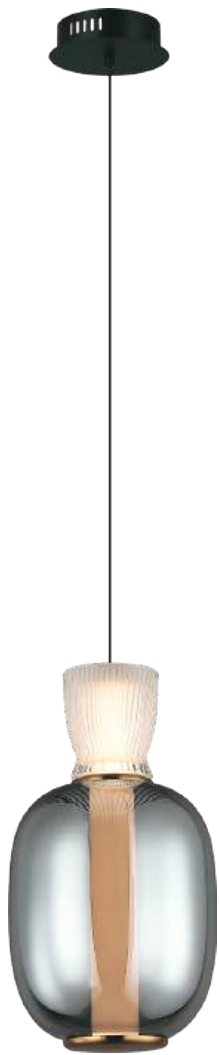

Contemporary  
Textured Glass

Firm Fixture

**ER-10-312**

- **Color:**  
Black + Coffee
- **Dimesion:**  
D-12" H-16"
- **Lamp Type:**  
WW 10W
- **Barcode No.:**  
940520000
- **HD Product Image**

**ER-10-314**

**ER-10-316**

- **Color:**  
Brass + Coffee + Smoke
- **Dimension:**  
D-4" H-14"
- **Lamp Type:**  
WW 15W
- **Barcode No.:**  
940512375
- **HD Product Image**

Fluted  
Timeless Finish

Ambient  
Glow

**ER-10-317**

- Color:  
White + Smoke
- Dimension:  
D-9" H-12"
- Lamp Type:  
WW 10W
- Barcode No.:  
940511875
- HD Product Image

**ER-10-319**

- Color:  
White + Amber
- Dimension:  
D-9" H-12"
- Lamp Type:  
WW 10W
- Barcode No.:  
940511875
- HD Product Image

Sophisticated  
Ligth Glow

Refined  
Glass Finish

Brass Finish

**ER-10-318**

- Color:  
White + Smoke
- Dimension:  
D-7" H-14"
- Lamp Type:  
WW 10W
- Barcode No.:  
940511875
- HD Product Image

**ER-10-320**