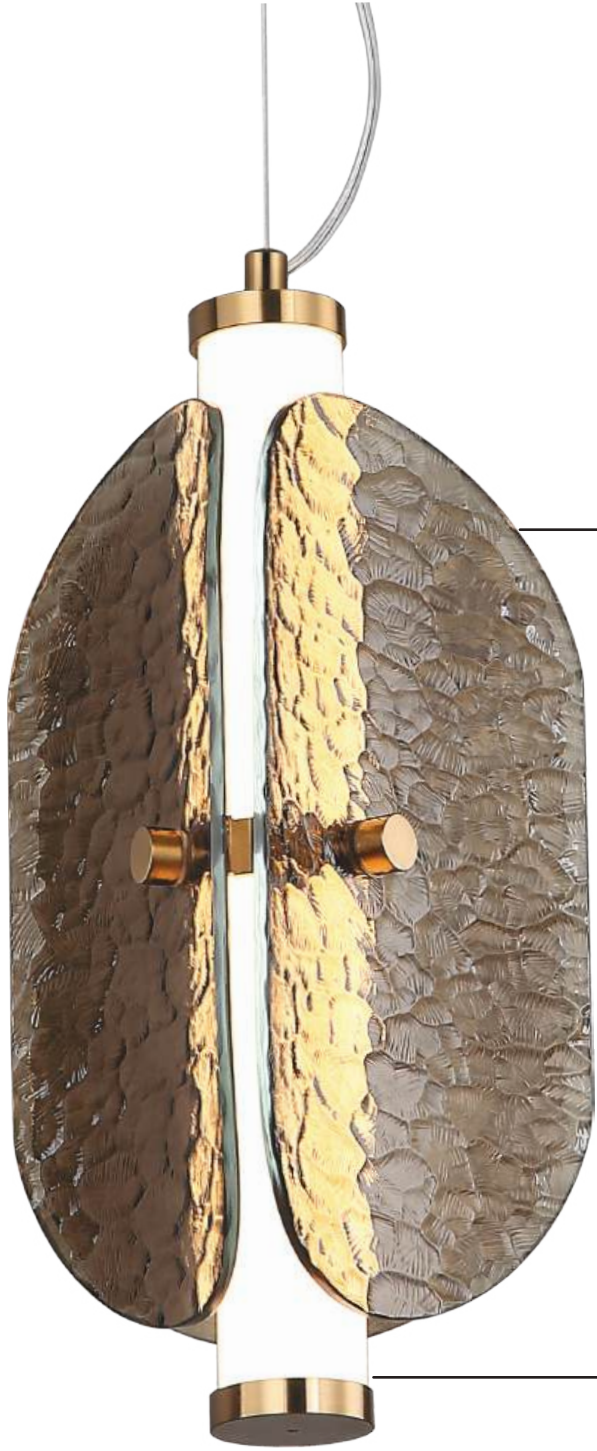

• HD Product Image

Timeless  
Texture

Fluted  
Geometry

**ER-10-290**

- **Color:**  
Brass + Brown + Beige
- **Dimension:**  
D-16" H-7"
- **Lamp Type:**  
WW 5W
- **Barcode No.:**  
94057375

HD Product Image

• Black  
Accent

• Diffused  
Glow

**ER-10-298**

• HD Product Image

- Color: Black + Blue
- Dimension: L-39" H-7"
- Lamp Type: Ww 30w
- Barcode No.: 940522500

**ER-10-299**

• HD Product Image

- Color: Black + Grey
- Dimension: L-39" H-7"
- Lamp Type: Ww 30w
- Barcode No.: 940522500

Sophisticated  
Light Flow

Timeless  
Ceramic

- Color:  
Black + Purple
- Dimension:  
D-7" H-28"
- Lamp Type:  
WW 20W
- Barcode No.:  
940513750
- HD Product Image

- Color:  
Black + Grey
- Dimension:  
D-7" H-28"
- Lamp Type:  
WW 20W
- Barcode No.:  
940513750
- HD Product Image

- Color:  
Black + Beige
- Dimension:  
D-7" H-28"
- Lamp Type:  
WW 20W
- Barcode No.:  
940513750
- HD Product Image

Textured  
Glass Design

Sofisticated  
Glow

**ER-10-303**

- Color:  
Brass + Coffee
- Dimesion:  
D-7" H-16"
- Lamp Type:  
WW 15W
- Barcode No.:  
940511250
- HD Product Image