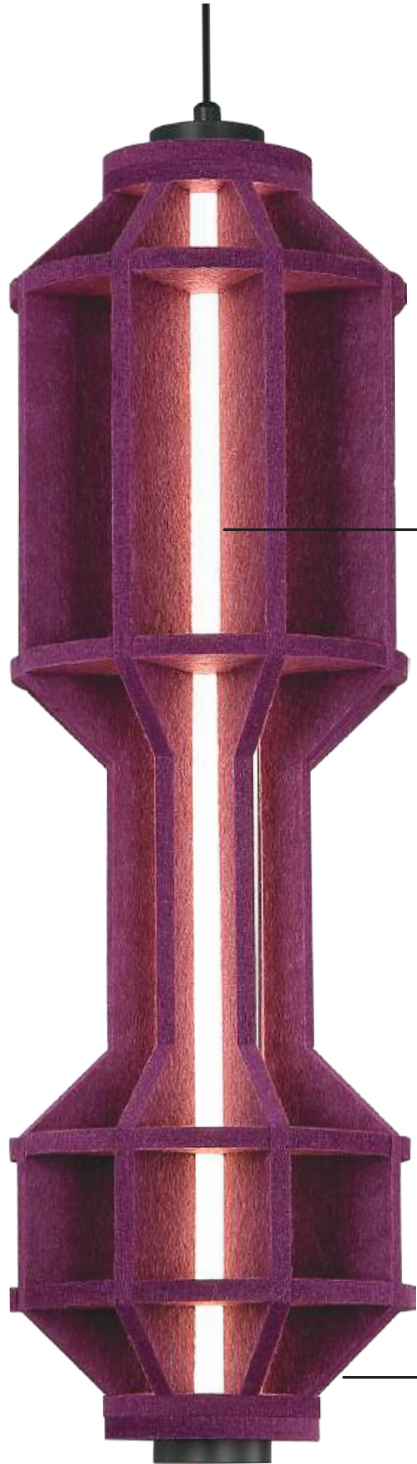

HD Product Image

**ER-10-293**

- **Color:**  
Brass + Brown + Beige
- **Dimension:**  
D-16" H-7"
- **Lamp Type:**  
WW 10W
- **Barcode No.:**  
94058750
- **HD Product Image**

**ER-10-294**

- **Color:**  
Brass + Beige + Grey
- **Dimension:**  
D-16" H-7"
- **Lamp Type:**  
WW 10W
- **Barcode No.:**  
94058750
- **HD Product Image**

• Black  
Accent

• Diffused  
Glow

**ER-10-298**

• HD Product Image

- Color: Black + Blue
- Dimension: L-39" H-7"
- Lamp Type: Ww 30w
- Barcode No.: 940522500

**ER-10-299**

• HD Product Image

- Color: Black + Grey
- Dimension: L-39" H-7"
- Lamp Type: Ww 30w
- Barcode No.: 940522500

Sophisticated  
Light Flow

Timeless  
Ceramic

- Color:  
Black + Purple
- Dimension:  
D-7" H-28"
- Lamp Type:  
WW 20W
- Barcode No.:  
940513750
- HD Product Image

- Color:  
Black + Grey
- Dimension:  
D-7" H-28"
- Lamp Type:  
WW 20W
- Barcode No.:  
940513750
- HD Product Image

- Color:  
Black + Beige
- Dimension:  
D-7" H-28"
- Lamp Type:  
WW 20W
- Barcode No.:  
940513750
- HD Product Image

Textured  
Glass Design

Sofisticated  
Glow

**ER-10-303**

- Color:  
Brass + Coffee
- Dimesion:  
D-7" H-16"
- Lamp Type:  
WW 15W
- Barcode No.:  
940511250
- HD Product Image