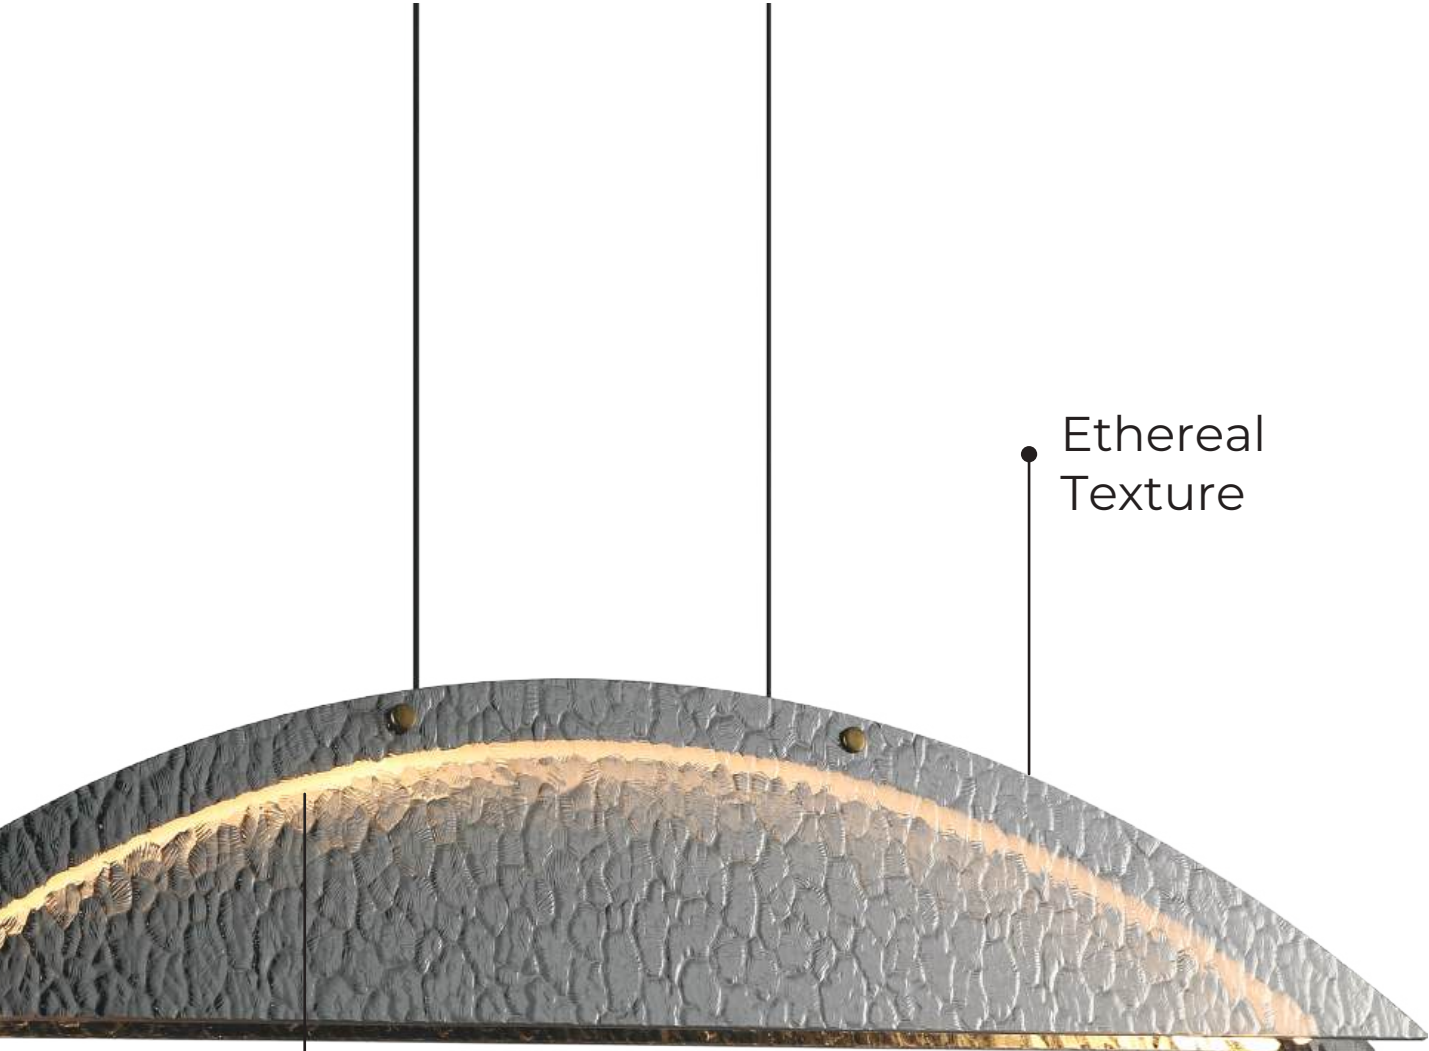

Ethereal
Texture

Diffused Glow