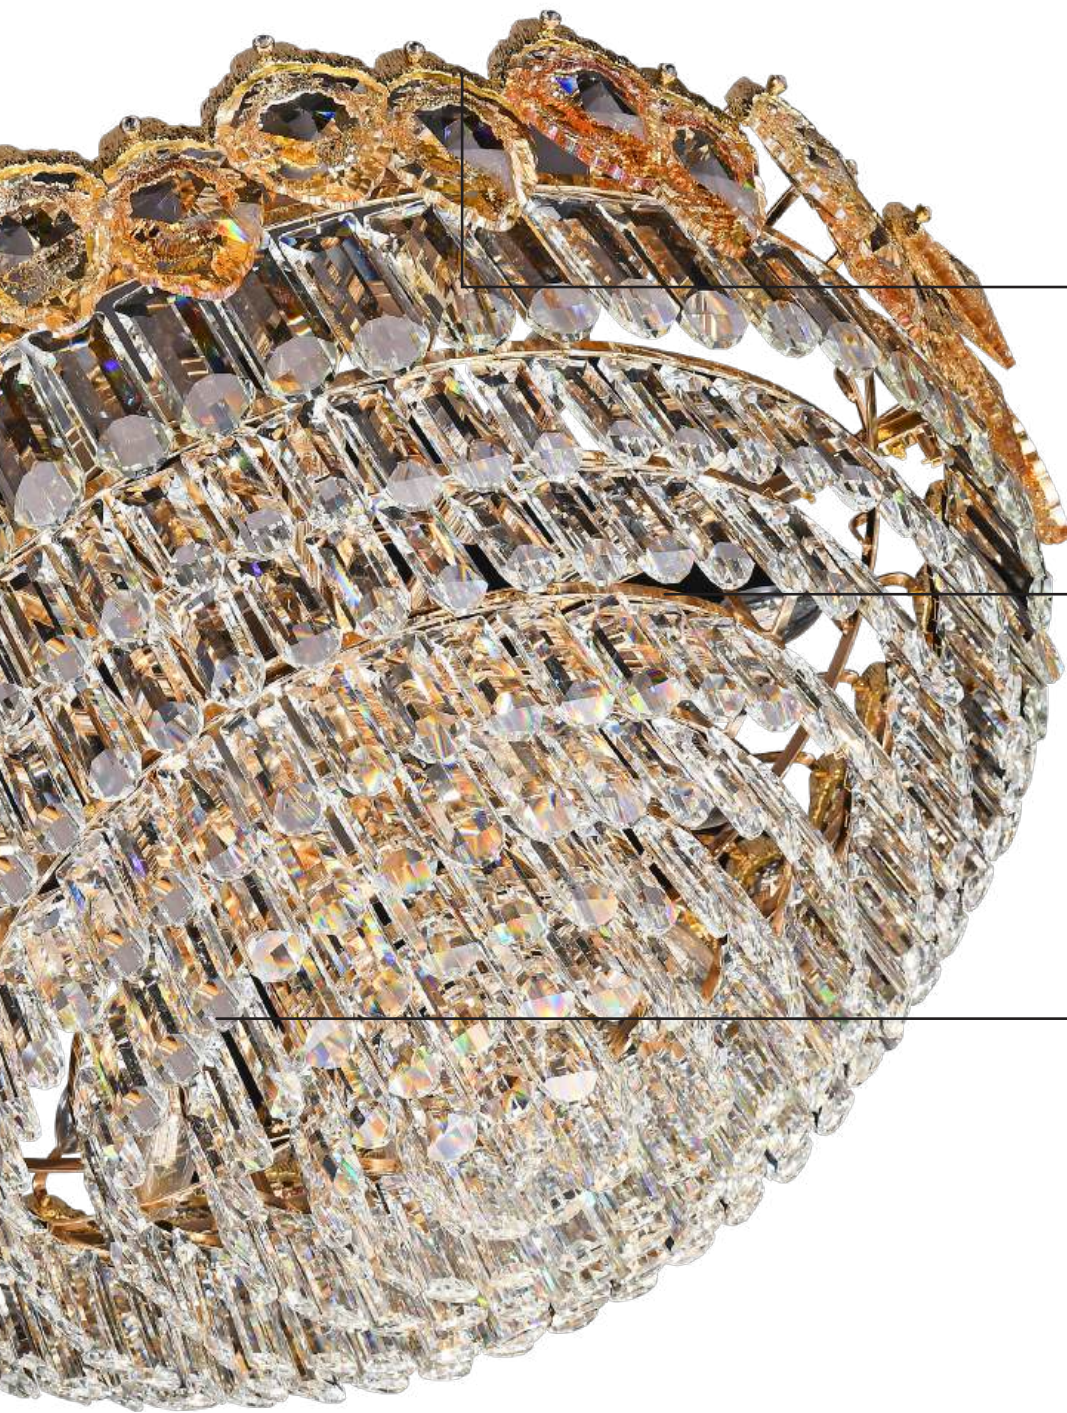

Crystal  
Craftsmanship

**FL-10-001**

• HD Product Image

- Color: Smoke + Clear
- Dimension: D-32" H-14"
- Lamp Type: E14x22
- Barcode No.: 9405100000

**FL-10-002**

• HD Product Image

- Color: Smoke + Clear
- Dimension: D-20" H-14"
- Lamp Type: E14x10
- Barcode No.: 940552500