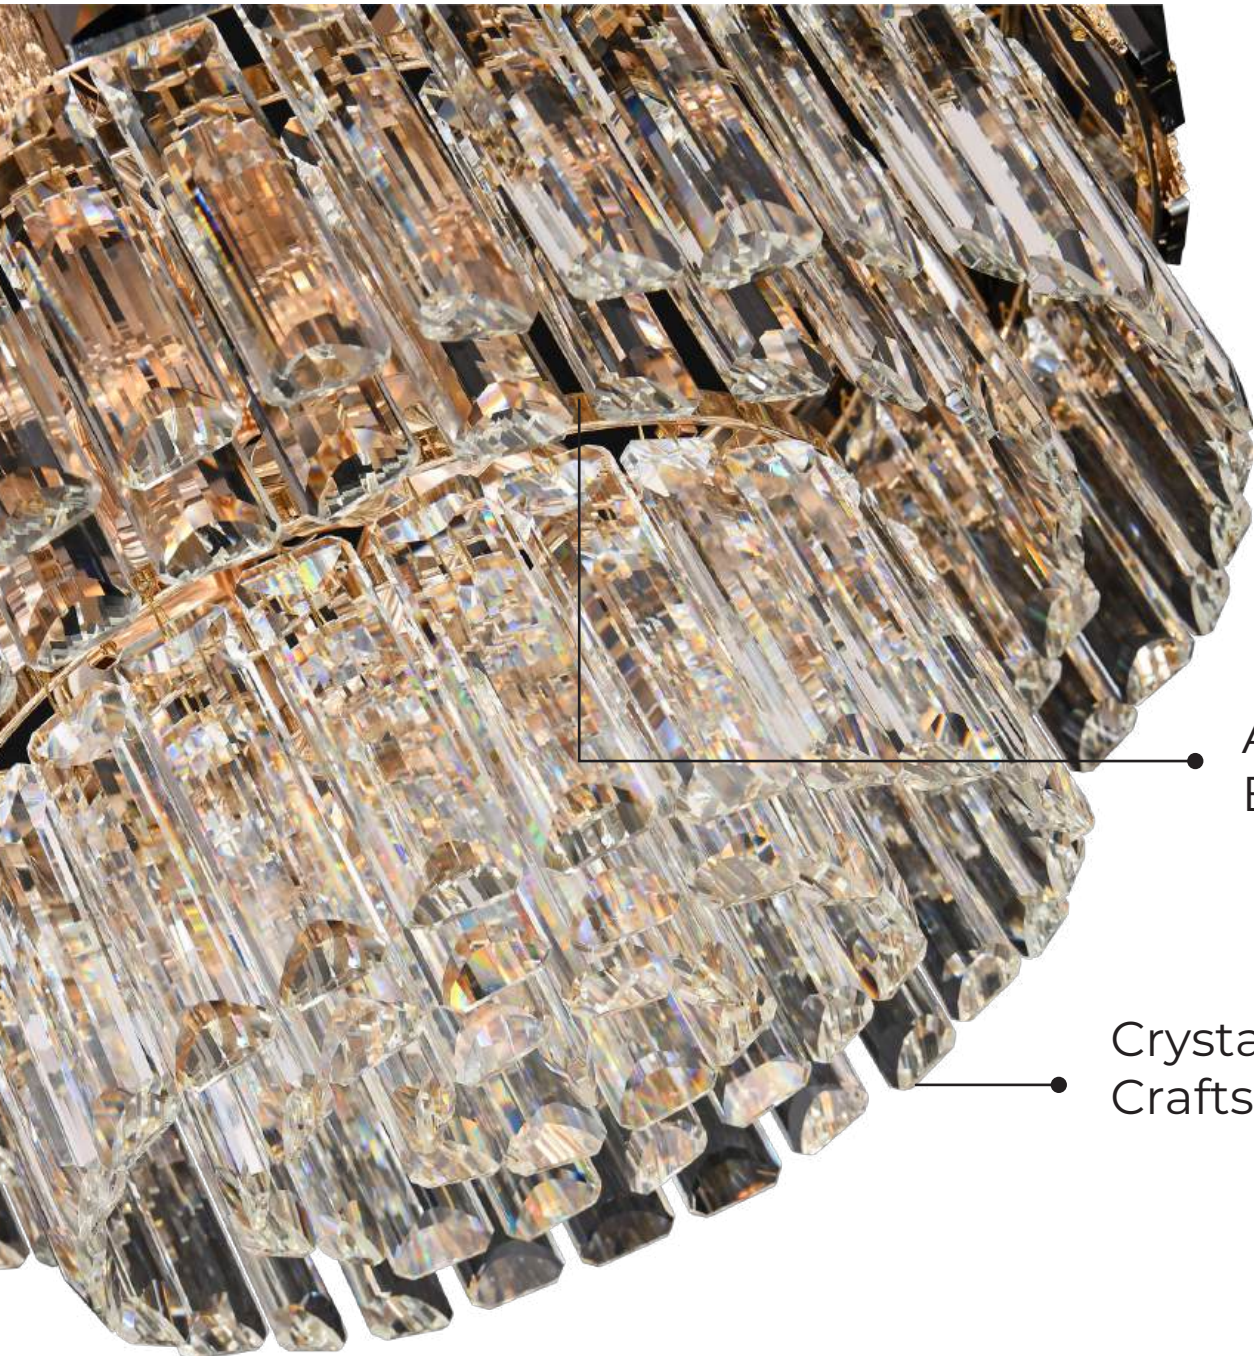

Aesthetic
Brass Finish

Crystal
Craftsmanship