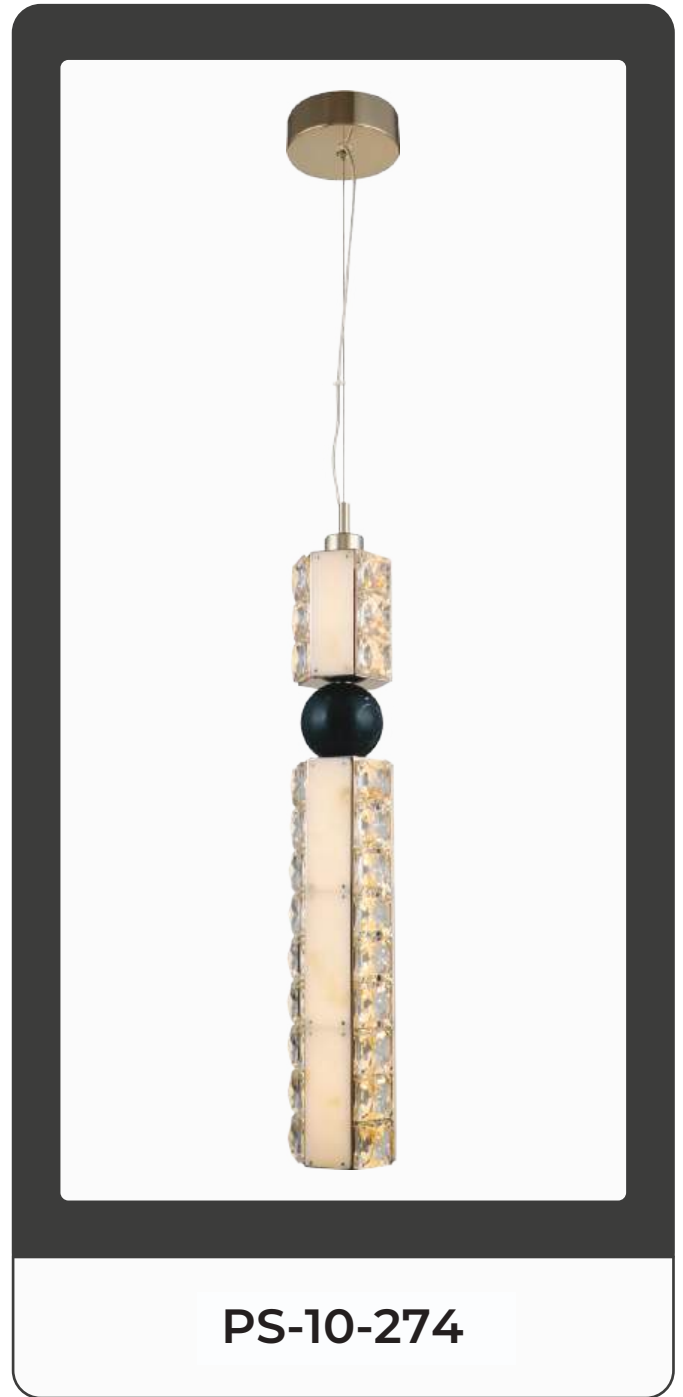

### PS-10-272

• HD Product Image

- Color: Smoke
- Dimension: L-14" H-4"
- Lamp Type: WW 20W
- Barcode No.: 940514375

Black  
Accent

Crystal  
Touch

**PS-10-273**

- **Color:**  
Crystal + White Marble +Black Marble
- **Dimesion:**  
D-6" H-18"
- **Lamp Type:**  
WW 15W
- **Barcode No.:**  
940540000
- **HD Product Image**

**PS-10-274**

- **Color:**  
Crystal + White Marble + Black Marble
- **Dimesion:**  
D-6" H-24"
- **Lamp Type:**  
WW 20W
- **Barcode No.:**  
940547500
- **HD Product Image**