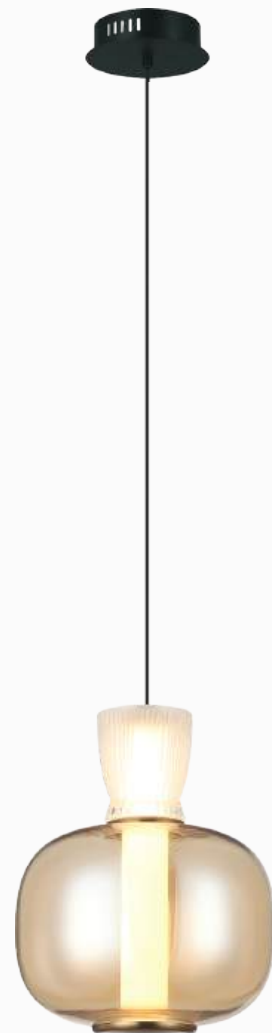

Contemporary  
Textured Glass

Firm Fixture

**ER-10-312**

- **Color:**  
Black + Coffee
- **Dimesion:**  
D-12" H-16"
- **Lamp Type:**  
WW 10W
- **Barcode No.:**  
940520000
- **HD Product Image**

**ER-10-314**

- **Color:**  
Black + Smoke
- **Dimesion:**  
D-16" H-60"
- **Lamp Type:**  
WW 10W
- **Barcode No.:**  
940520000
- **HD Product Image**

Fluted  
Elegance

Glossy  
Brass Finish

**ER-10-315**

- **Color:**  
Brass + Coffee + Green
- **Dimension:**  
D-4" H-14"
- **Lamp Type:**  
WW 15W
- **Barcode No.:**  
940512375
- **HD Product Image**

**ER-10-316**

- **Color:**  
Brass + Coffee + Smoke
- **Dimension:**  
D-4" H-14"
- **Lamp Type:**  
WW 15W
- **Barcode No.:**  
940512375
- **HD Product Image**

Fluted  
Timeless Finish

Ambient  
Glow

**ER-10-317**

- Color:  
White + Smoke
- Dimension:  
D-9" H-12"
- Lamp Type:  
WW 10W
- Barcode No.:  
940511875
- HD Product Image

**ER-10-319**

- Color:  
White + Amber
- Dimension:  
D-9" H-12"
- Lamp Type:  
WW 10W
- Barcode No.:  
940511875
- HD Product Image