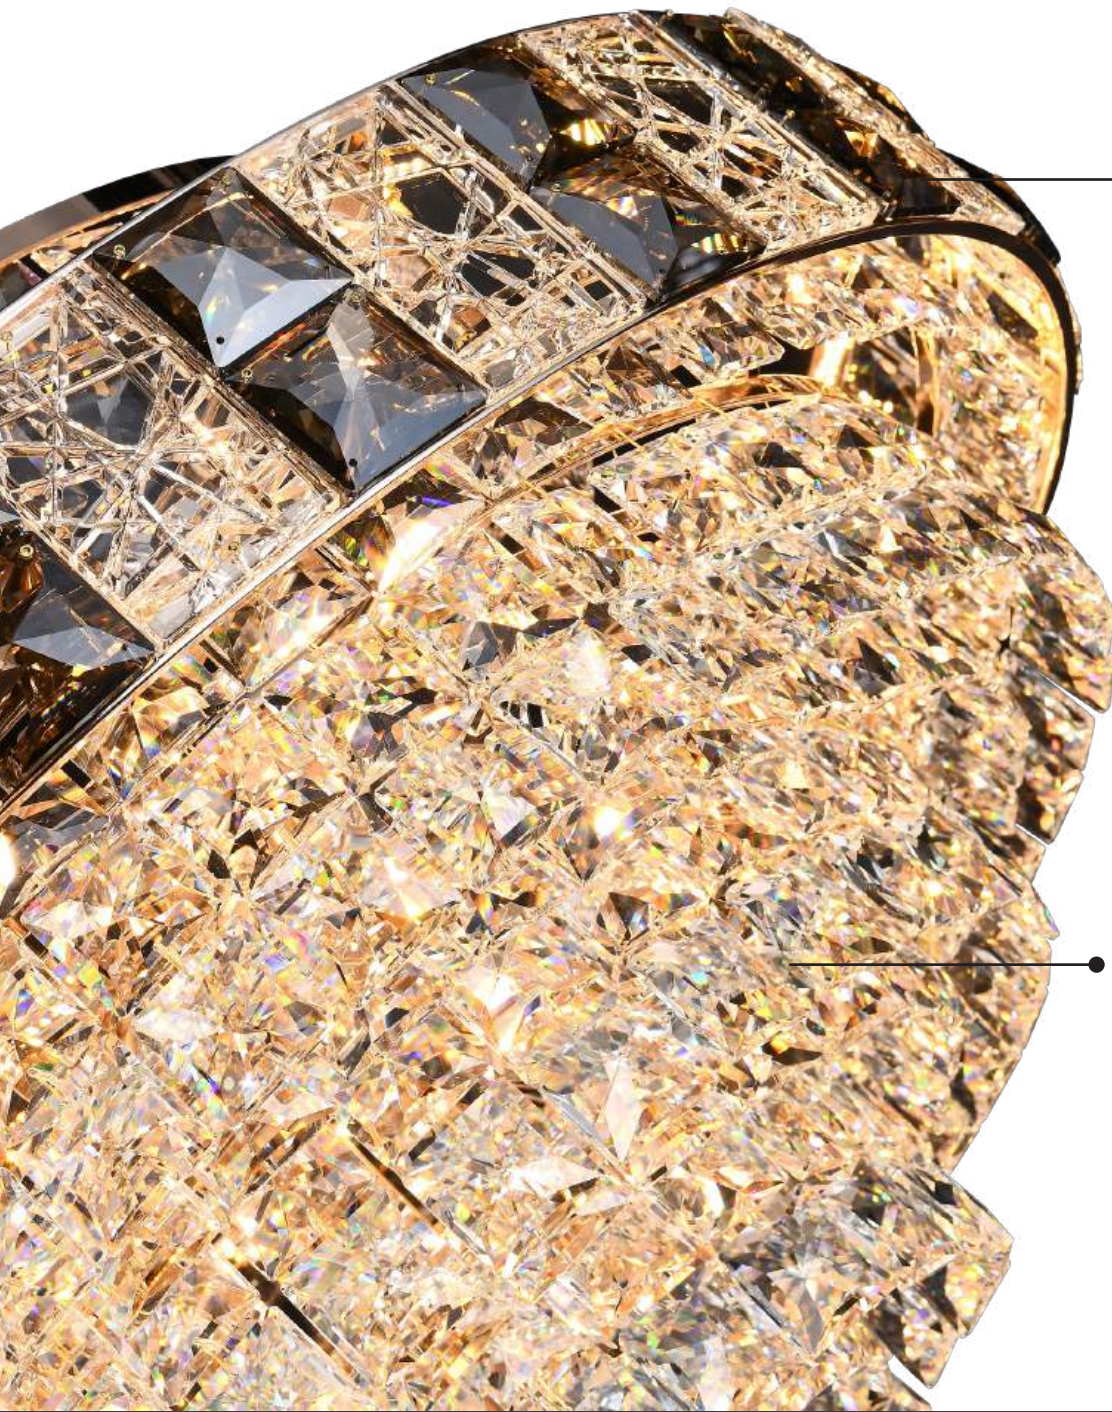

Luxurious
Finish

Crystal
Craftsmanship