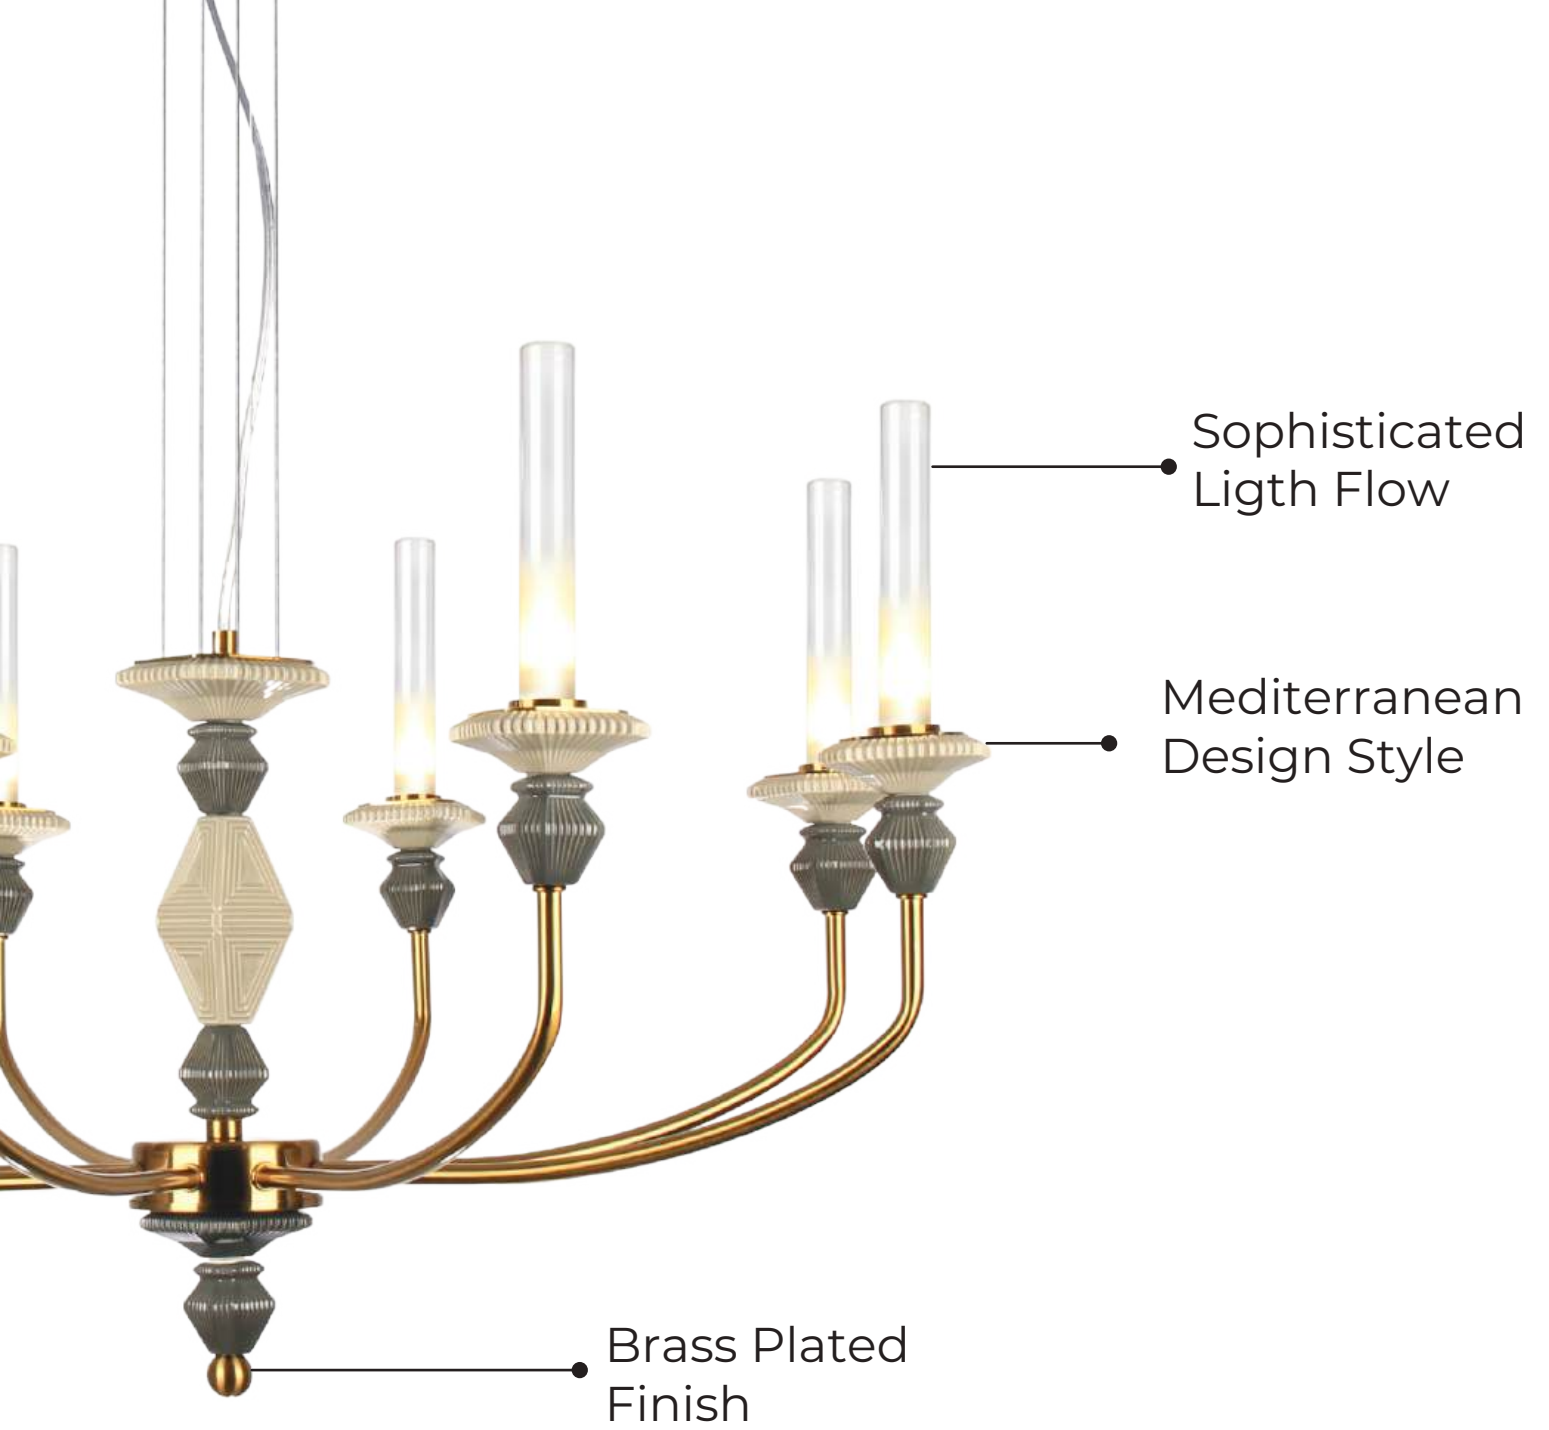

## PS-10-275

- **Color:**  
Brass + Clear
- **Dimension:**  
L-48" H-12"
- **Lamp Type:**  
WW 35W
- **Barcode No.:**  
940540000
- **HD Product Image**  

**PS-10-276**

- Color:  
Brass + Grey+ Beige
- Dimesion:  
L-4" H-14"
- Lamp Type:  
WW 5W
- Barcode No.:  
94058000
- HD Product Image

**PS-10-277**

- Color:  
Brass + Grey+ Beige
- Dimesion:  
L-11" H-14"
- Lamp Type:  
WW 10W
- Barcode No.:  
940512500
- HD Product Image

## PS-10-278

- **Color:**  
Brass + Grey+ Beige

- **Barcode No.:**  
940556250

- **Dimesion:**  
D-32" H-48"

- **HD Product Image**

- **Lamp Type:**  
WW 20W