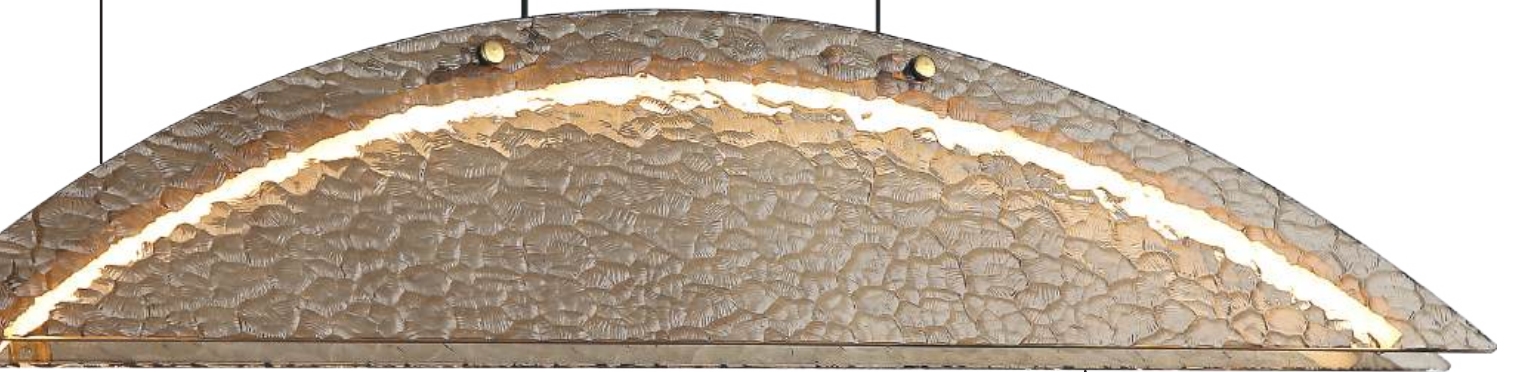

Minimalistic
Light Glow