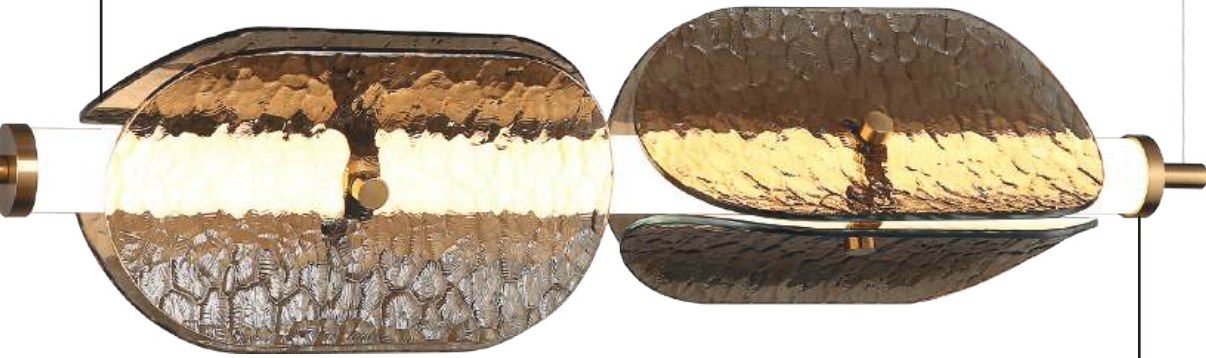

Refelctive
Glass Finish