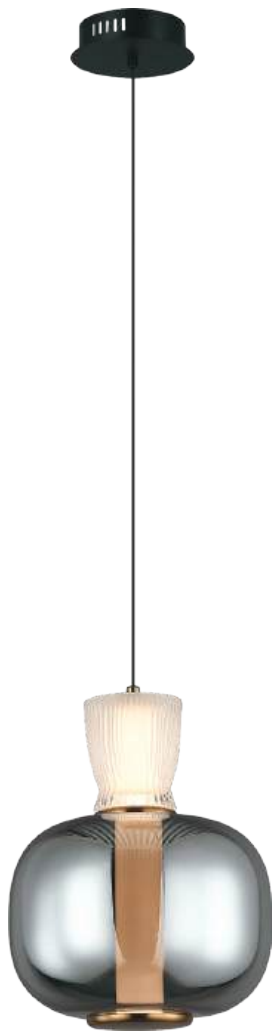

Contemporary  
Textured Glass

Firm Fixture

**ER-10-312**

- **Color:**  
Black + Coffee
- **Dimesion:**  
D-12" H-16"
- **Lamp Type:**  
WW 10W
- **Barcode No.:**  
940520000
- **HD Product Image**

**ER-10-314**

- **Color:**  
Black + Smoke
- **Dimesion:**  
D-16" H-60"
- **Lamp Type:**  
WW 10W
- **Barcode No.:**  
940520000
- **HD Product Image**

Fluted  
Elegance

Glossy  
Brass Finish

**ER-10-315**

- **Color:**  
Brass + Coffee + Green
- **Dimension:**  
D-4" H-14"
- **Lamp Type:**  
WW 15W
- **Barcode No.:**  
940512375
- **HD Product Image**

**ER-10-316**

- **Color:**  
Brass + Coffee + Smoke
- **Dimension:**  
D-4" H-14"
- **Lamp Type:**  
WW 15W
- **Barcode No.:**  
940512375
- **HD Product Image**

Fluted  
Timeless Finish

Ambient  
Glow

**ER-10-317**

- Color:  
White + Smoke
- Dimension:  
D-9" H-12"
- Lamp Type:  
WW 10W
- Barcode No.:  
940511875
- HD Product Image

**ER-10-319**

- Color:  
White + Amber
- Dimension:  
D-9" H-12"
- Lamp Type:  
WW 10W
- Barcode No.:  
940511875
- HD Product Image