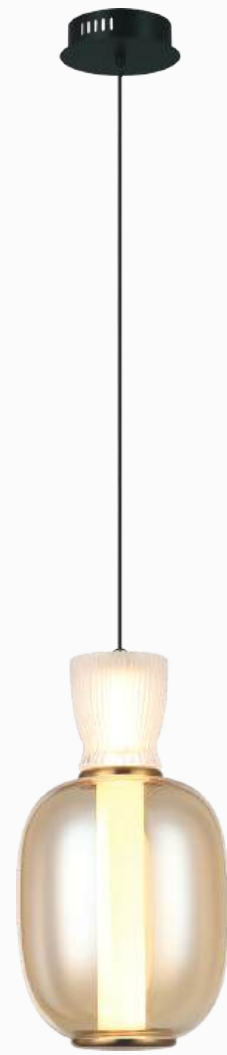

**ER-10-316**

- **Color:**  
Brass + Coffee + Smoke
- **Dimension:**  
D-4" H-14"
- **Lamp Type:**  
WW 15W
- **Barcode No.:**  
940512375
- **HD Product Image**

Fluted  
Timeless Finish

Ambient  
Glow

**ER-10-317**

- Color:  
White + Smoke
- Dimension:  
D-9" H-12"
- Lamp Type:  
WW 10W
- Barcode No.:  
940511875
- HD Product Image

**ER-10-319**

- Color:  
White + Amber
- Dimension:  
D-9" H-12"
- Lamp Type:  
WW 10W
- Barcode No.:  
940511875
- HD Product Image

Sophisticated  
Ligth Glow

Refined  
Glass Finish

Brass Finish

**ER-10-318**

- Color:  
White + Smoke
- Dimension:  
D-7" H-14"
- Lamp Type:  
WW 10W
- Barcode No.:  
940511875
- HD Product Image

**ER-10-320**

- Color:  
White + Amber
- Dimension:  
D-7" H-14"t
- Lamp Type:  
WW 10W
- Barcode No.:  
940511875
- HD Product Image

Minimalistic  
Light Glow

Aesthetic  
Finish

**ER-10-321**

• HD Product Image

- Color: Brass + Coffee
- Dimension: L-32" H-6"
- Lamp Type: WW 20W
- Barcode No.: 940520000