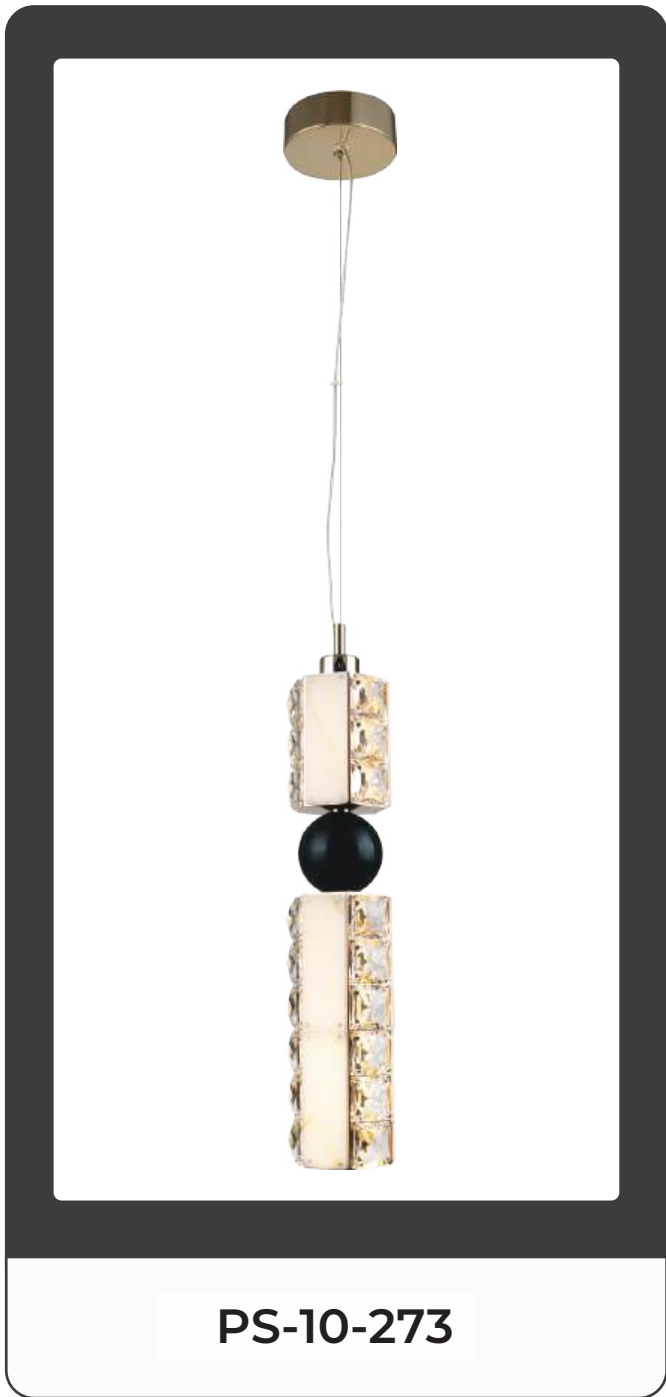

**ER-10-291**

- **Color:**  
Brass + Beige + Grey
- **Dimension:**  
D-16" H-7"
- **Lamp Type:**  
WW 5W
- **Barcode No.:**  
94057375

HD Product Image

**ER-10-292**

- **Color:**  
Brass + Blue + Light Grey
- **Dimension:**  
D-16" H-7"
- **Lamp Type:**  
WW 5W
- **Barcode No.:**  
94057375

HD Product Image

**ER-10-293**

- **Color:**  
Brass + Brown + Beige
- **Dimension:**  
D-16" H-7"
- **Lamp Type:**  
WW 10W
- **Barcode No.:**  
94058750
- **HD Product Image**

**ER-10-294**

- **Color:**  
Brass + Beige + Grey
- **Dimension:**  
D-16" H-7"
- **Lamp Type:**  
WW 10W
- **Barcode No.:**  
94058750
- **HD Product Image**

• Black  
Accent

• Diffused  
Glow

**ER-10-298**

• HD Product Image

- Color: Black + Blue
- Dimension: L-39" H-7"
- Lamp Type: Ww 30w
- Barcode No.: 940522500

**ER-10-299**

• HD Product Image

- Color: Black + Grey
- Dimension: L-39" H-7"
- Lamp Type: Ww 30w
- Barcode No.: 940522500

### PS-10-272

• HD Product Image

- Color: Smoke
- Dimension: L-14" H-4"
- Lamp Type: WW 20W
- Barcode No.: 940514375

Black  
Accent

Crystal  
Touch

**PS-10-273**

- **Color:**  
Crystal + White Marble +Black Marble
- **Dimesion:**  
D-6" H-18"
- **Lamp Type:**  
WW 15W
- **Barcode No.:**  
940540000
- **HD Product Image**