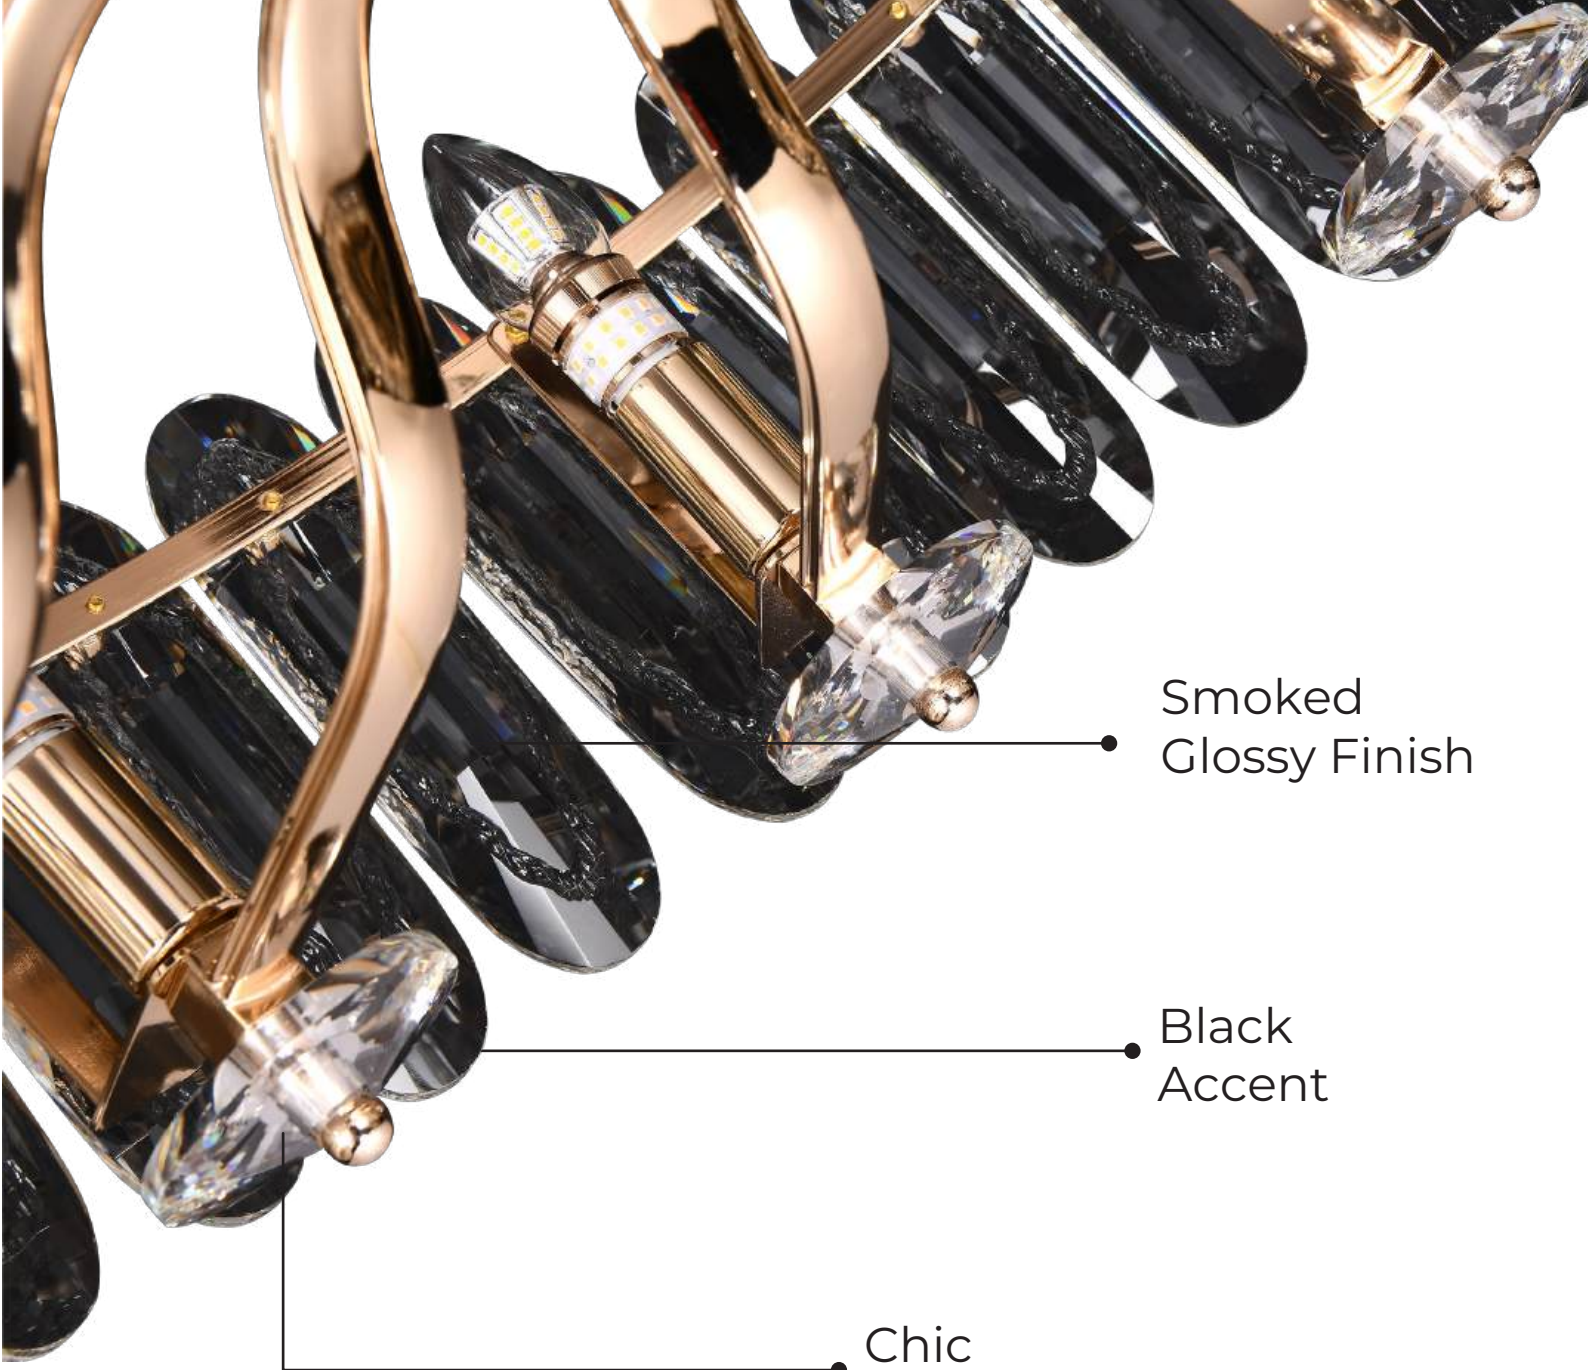

Smoked
Glossy Finish

Black
Accent

Chic
Diffused Glow