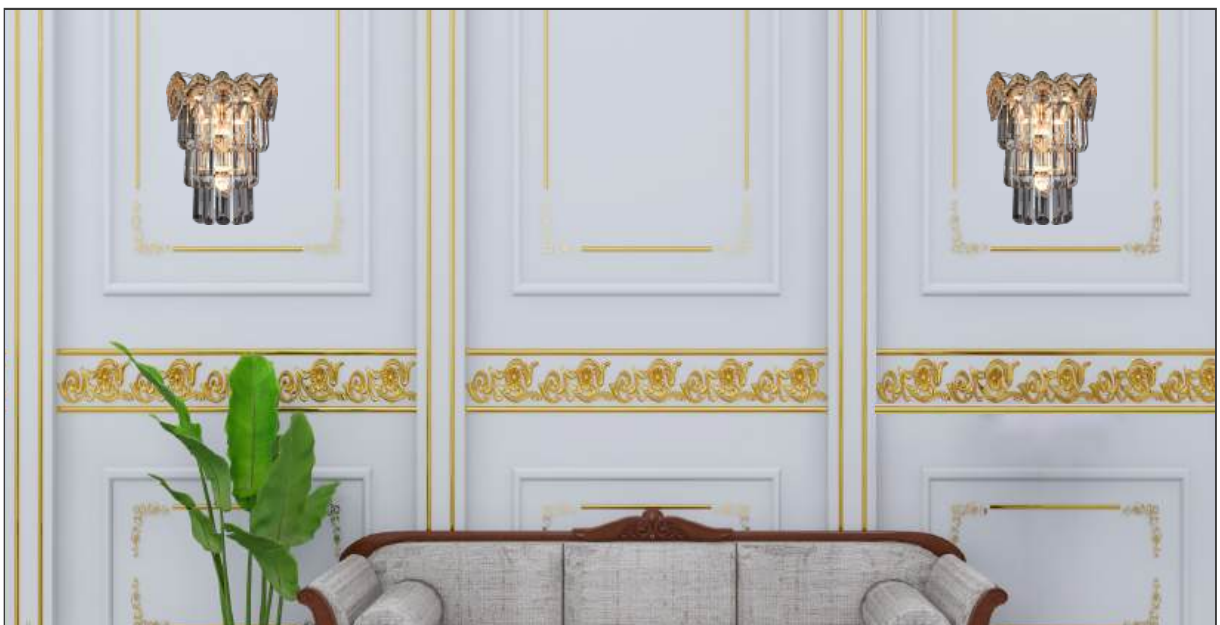

● Intricate Golden Finish

● Crystal Illumination