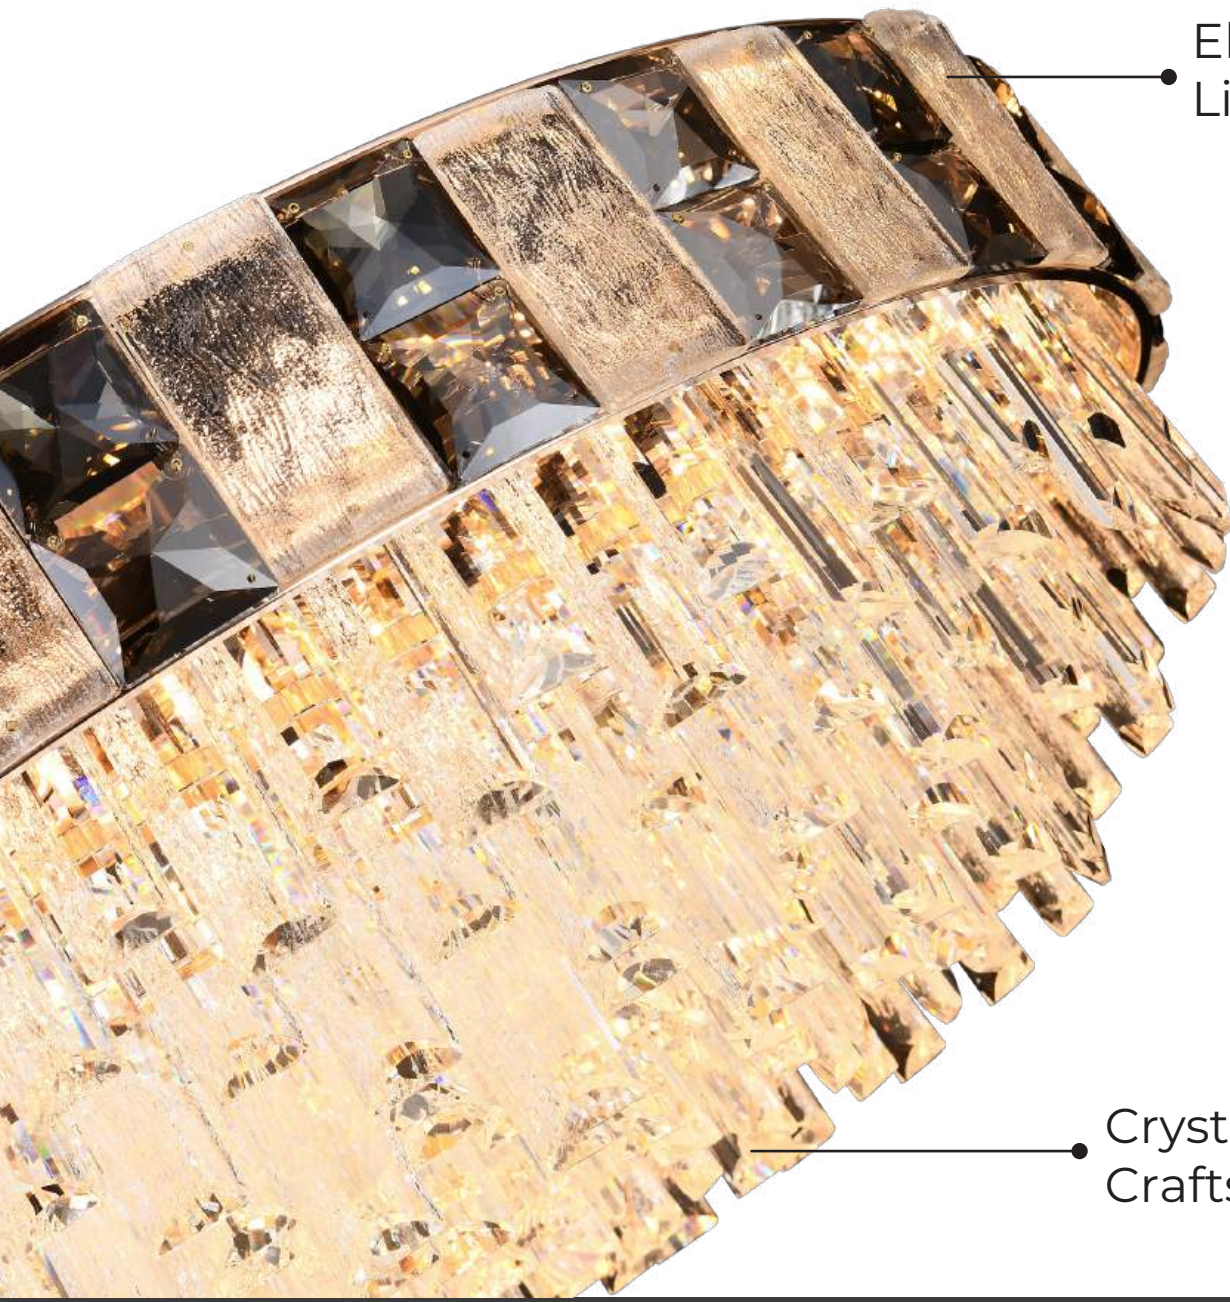

Elegant
Light

Crystal
Craftsmanship