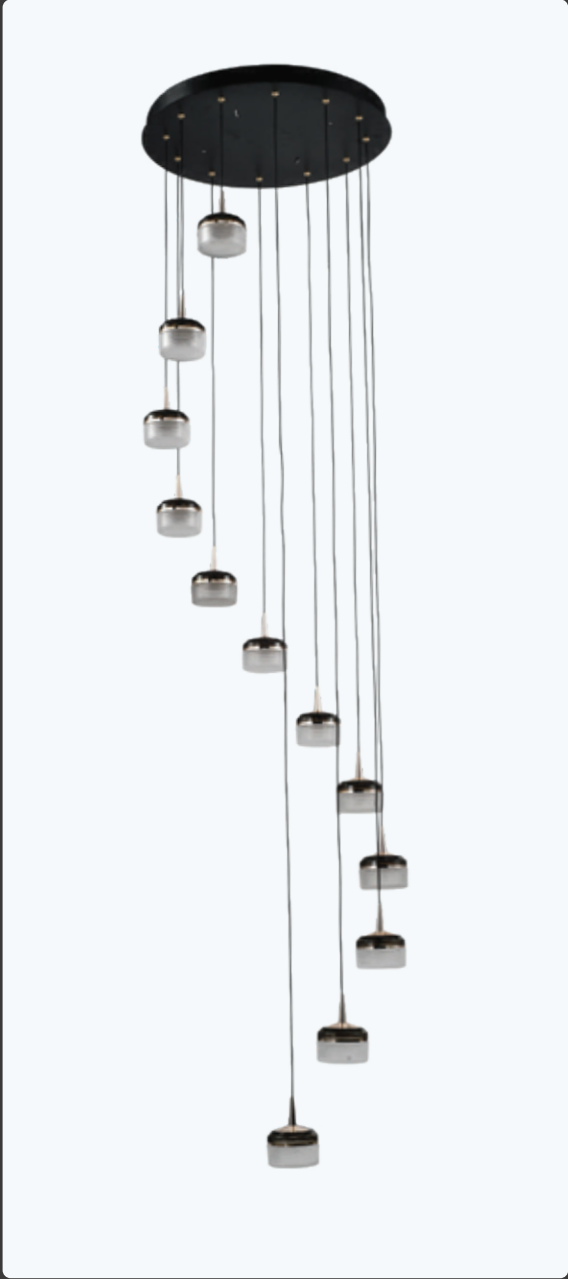

AB-04-043

- Color:
  Gold + Black
- Dimesion:
  D-26" H-88"
- Lamp Type:
  3 in 1-96W
- Barcode No.:
  940543750