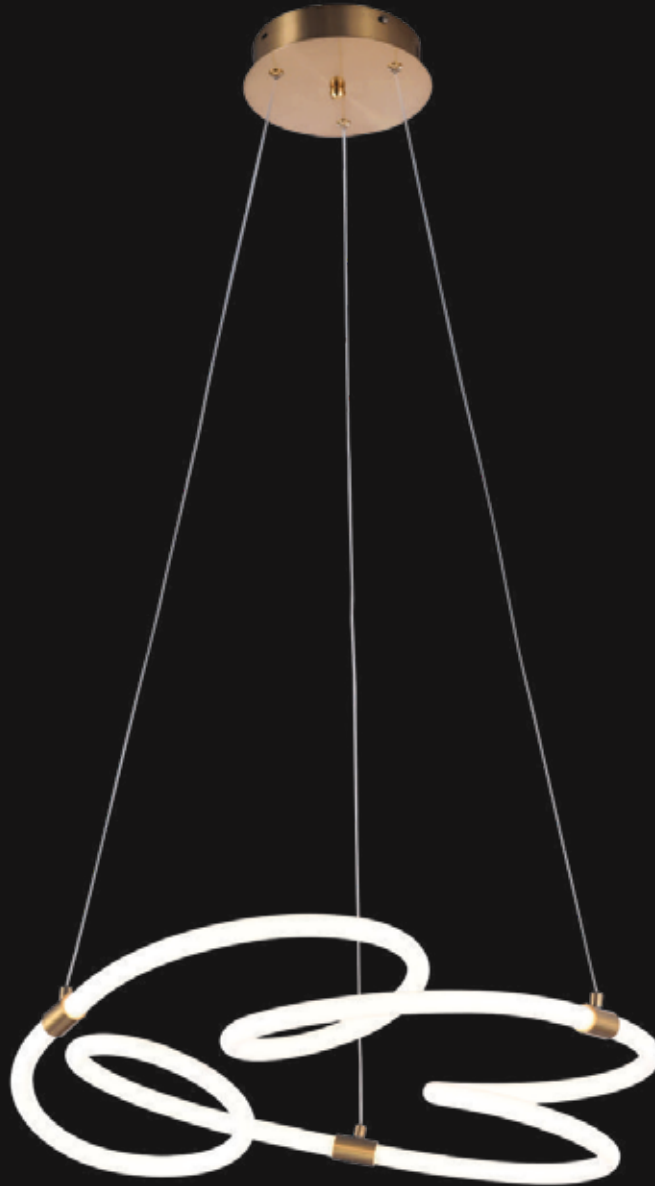

## LG-008

- Color:  
White+Black  
Frosted
- Dimension:  
H-72" D-28"
- Barcode No.:  
9405187500
- Lamp Type:  
G9x7

**LG-069**

- Color:  
Gunmetal Black +  
Gold
- Dimesion:  
H-32" D-24"
- Lamp Type:  
30W WW
- Barcode No.:  
940567500

**ER-06-111**

- Color:  
Grey
- Dimesion:  
D-24" H-3"
- Lamp Type:  
WW 32W
- Barcode No.:  
940513750