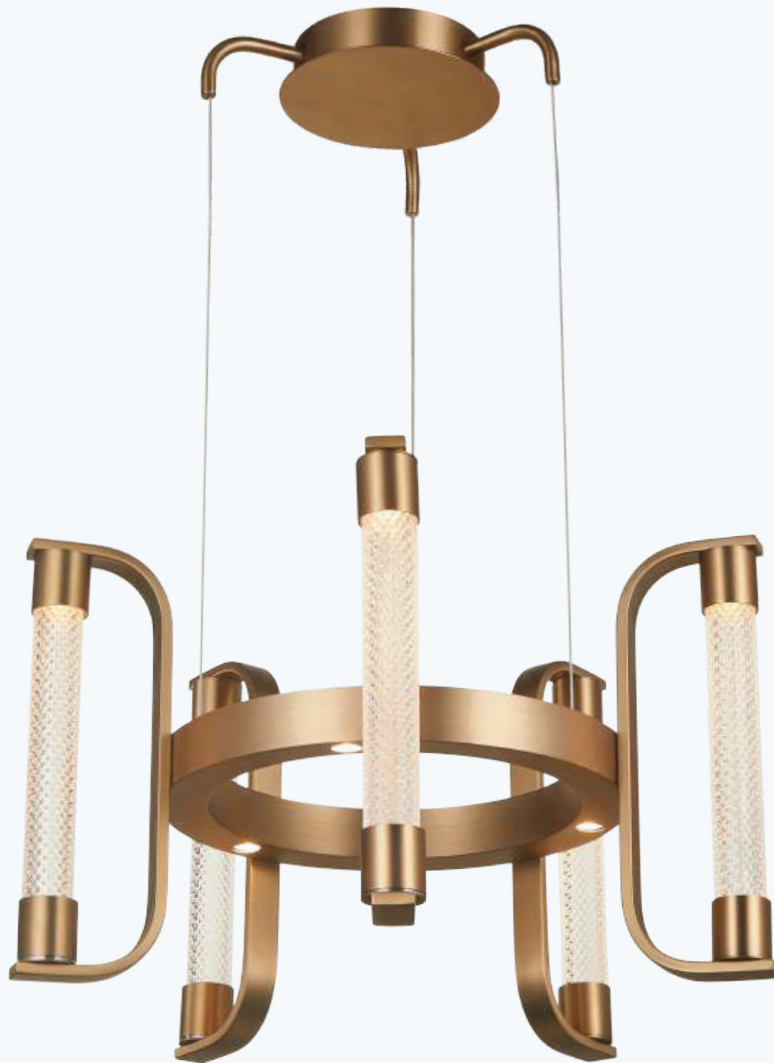

LG-089

- Color:
  Matt Gold Finish
- Dimension:
  H-14" D-24"
- Barcode No.:
  9405112500
- Lamp Type:
  50W WW