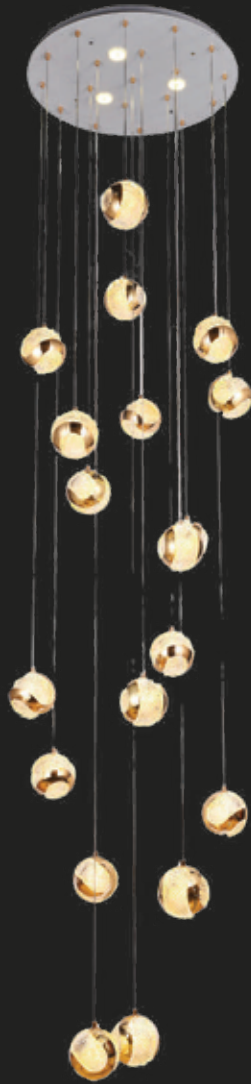

AM-04-165

- Color:
  Gold
- Dimension:
  L-28" H-120"
- Barcode No.:
  940578700
- Lamp Type:
  3 in 1 W-152