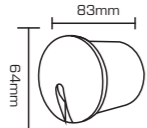

1W

PR. CODES: AP-DIVO-R-BK
CCT: 3000K
LUMENS: 240
DEGREE: 15°
DIMENSION: D64xH83mm
CUT OUT: D55mm
STD PKG: 100
MRP: 600

Colors: ■ BLACK

1W

PR. CODE: AP-DIVO-S-BK
CCT: 3000K
LUMENS: 240
DEGREE: 15°
DIMENSION: D64xH83mm
CUT OUT: D55mm
STD PKG: 100
MRP: 600