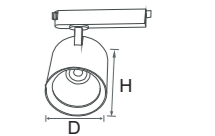

Colors: ☐ WH ☒ BK