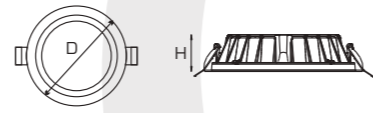

**48W**

PR. CODE: AP-LUNO-48W  
CCT: 3000K/4000K/6500K  
LUMENS: 4800  
DEGREE: 120°  
DIMENSION: D300xH41mm  
STD PKG: 10  
MRP: 3400

**DEEP**  
DOWN LIGHT SERIES

2 Years warranty

AP-DEEP

PKW

**9W**

PR. CODE: AP-DEEP-9W  
CCT: 3000K/4000K/6500K  
LUMENS: 1080  
DEGREE: 120°  
DIMENSION: D129xH53mm  
CUT OUT: 110mm  
STD PKG: 20  
MRP: 950