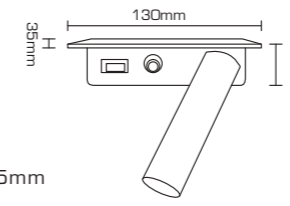

3W

PR. CODE: AP-DIGIT-3
CCT: 3000K
LUMENS: 280
DEGREE: 60°
DIMENSION: L130xW110xH35mm
STD PKG: 20
MRP: 2800