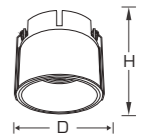

**15W**

PR. CODE: AP-OPTEC-15W  
CCT: 3000K/4000K/**3IN1**  
LUMENS: 1600  
DEGREE: 90°  
DIMENSION: D79xH59mm  
CUT OUT: D75mm  
STD PKG: 50  
MRP: 1150  
**ON/OFF FUNCTION 3IN1: 1900**

**20W**

PR. CODE: AP-OPTEC-20W  
CCT: 3000K/4000K  
LUMENS: 2200  
DEGREE: 90°  
DIMENSION: D92xH68mm  
CUT OUT: D85mm  
STD PKG: 20  
MRP: 1500