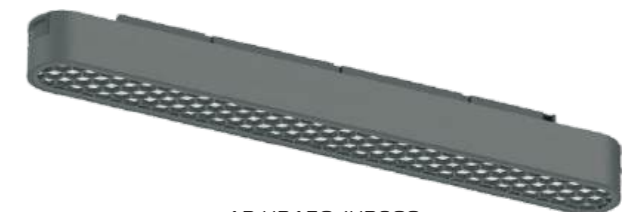

AP-HB150/HB300