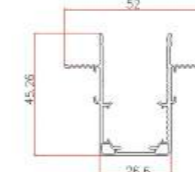

Recessed

S.NO	PR.CODE	STD PKG	MRP
15	ACE-M-SF-1M	20	₹ 1000
16	ACE-M-SF-2M	20	₹ 2000
17	ACE-M-SR-1M	20	₹ 1000
18	ACE-M-SR-2M	20	₹ 2000