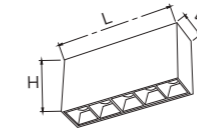

MOBI
SURFACE LIGHT SERIES
2 Years warranty

Colors: □ WH+ ■ BK

NEW