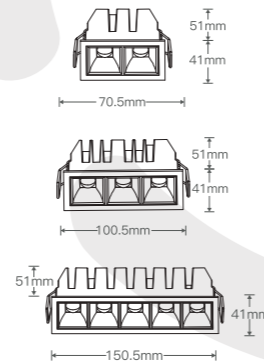

20W

PR. CODE: AP-KEEN-20W
CCT: 3000K/4000K
LUMENS: 2400
DEGREE: 36°
DIMENSION: L150.5xW41xH51mm
HOLE SIZE: L236xW27mm
STD PKG: 20
MRP: 2900