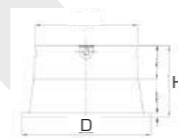

MESH
SPOT LIGHT SERIES

2 Years warranty

NEW

7W

PR. CODE: AP-MESH-7W
CCT: 3000K/4000
LUMENS: 490
DEGREE: 38°
DIMENSION: D60.5xH30mm
CUT OUT: D52mm
STD PKG: 90
MRP: 750

12W

PR. CODE: AP-MESH-12W
CCT: 3000K/4000K
LUMENS: 800
DEGREE: 38°
DIMENSION: D83xH39mm
CUT OUT: D73mm
STD PKG: 90
MRP: 960

Colors: ☐ WHITE ☒ BLACK

PANO
SPOT LIGHT SERIES

2 Years warranty

8W

PR. CODE: AP-SMD-PANO-8W
CCT: 3000K/4000K/6500K
LUMENS: 640
DEGREE: 120°
DIMENSION: D80xH45mm
CUT OUT: D75mm
STD PKG: 100
MRP: 700

15W

PR. CODE: AP-SMD-PANO-15W
CCT: 3000K/4000K/6500K
LUMENS: 1200
DEGREE: 120°
DIMENSION: D100xH53mm
CUT OUT: D95mm
STD PKG: 100
MRP: 1050

OSRAM

Colors: ☐ PKW

VEGA
SPOT LIGHT SERIES

2 Years warranty

IP65

TOYONIA

Colors: ☐ WHITE + ☒ GUN BLACK

7W

PR. CODE: AP-VEGA-7W
CCT: 3000K/4000K
LUMENS: 500
DEGREE: 36°
DIMENSION: D62xH58mm
CUT OUT: D55mm
STD PKG: 80
MRP: 900

12W

PR. CODE: AP-VEGA-12W
CCT: 3000K/4000K
LUMENS: 850
DEGREE: 36°
DIMENSION: D83xH62mm
CUT OUT: D75mm
STD PKG: 40
MRP: 1200

18W

PR. CODE: AP-VEGA-18W-ip65
CCT: 3000K/4000K
LUMENS: 1450
DEGREE: 36°
DIMENSION: D104xH71mm
CUT OUT: D94mm
STD PKG: 20
MRP: 1700

DOTS
IP44 SPOT LIGHT SERIES

2 Years warranty

IP44

9W

PR. CODE: AP-IP44-DOTS-9W
CCT: 3000K/4000K
LUMENS: 540
DEGREE: 36°
DIMENSION: D53xH75mm
CUT OUT: D45mm
STD PKG: 50
MRP: 1850

Colors: ☐ WHITE

bridgeLux

STREAM
IP44 SPOT LIGHT SERIES

2 Years warranty

IP44

12W

PR. CODE: AP-STREAM-12W
CCT: 3000K/4000K
LUMENS: 1200
DEGREE: 36°
DIMENSION: D88xH72mm
CUT OUT: D80mm
STD PKG: 20
MRP: 1850

20W

PR. CODE: AP-STREAM-20W
CCT: 3000K/4000K
LUMENS: 2000
DEGREE: 36°
DIMENSION: D100xH85mm
CUT OUT: D90mm
STD PKG: 20
MRP: 2350

CREE

Colors: ☐ PKW ☒ BK