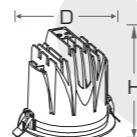

Colors: ☐ WHITE ☒ BLACK