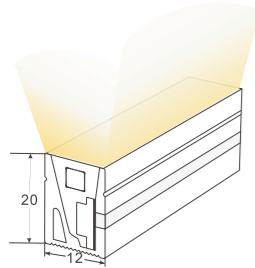

AP-12x20-24V