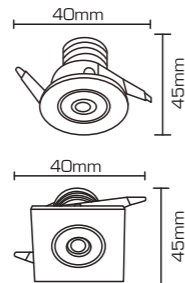

Colors: □ PKW ■ SN