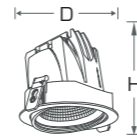

ECHO
SPOT LIGHT SERIES

2 Years warranty

NEW

SCAN FOR VIDEO

25W

PR. CODE: AP-ECHO-25W
CCT: 3000K/4000K/6500K
LUMENS: 2800 **110-120LM/W**
DEGREE: 45°
DIMENSION: D118xH100mm
CUT OUT: D105mm
STD PKG: 20
MRP: 2500

35W

PR. CODE: AP-ECHO-35W
CCT: 3000K/4000K/6500K
LUMENS: 3900 **110-120LM/W**
DEGREE: 45°
DIMENSION: D125xH110mm
CUT OUT: D115mm
STD PKG: 20
MRP: 2800

Colors: ☐ WHITE ☒ BLACK

NARS
SPOT LIGHT SERIES

2 Years warranty

25W

PR. CODE: AP-NARS-25W
CCT: 3000K/4000K/6500K
LUMENS: 2800 **110-120LM/W**
DEGREE: 45°
DIMENSION: D108xH100mm
CUT OUT: D100mm
STD PKG: 20
MRP: 2150

35W

PR. CODE: AP-NARS-35W
CCT: 3000K/4000K/6500K
LUMENS: 3900 **110-120LM/W**
DEGREE: 45°
DIMENSION: D115xH110mm
CUT OUT: D105mm
STD PKG: 20
MRP: 2350

Colors: ☐ WHITE ☒ BLACK

ELAN
TRACK LIGHT SERIES

2 Years warranty

NEW

25W

PR. CODE: AP-ELAN-TR
CCT: 3000K/4000K/6500K
LUMENS: 2800 **110-120LM/W**
DEGREE: 45°
DIMENSION: D90xH100mm
STD PKG: 20
MRP: 2750

35W

PR. CODE: AP-ELAN-TR
CCT: 3000K/4000K/6500K
LUMENS: 3900 **110-120LM/W**
DEGREE: 45°
DIMENSION: D97xH110mm
STD PKG: 20
MRP: 3100

Colors: ☐ WH ☒ BK

FOCUS
SPOT LIGHT SERIES

2 Years warranty

NEW

25W

PR. CODE: AP-FOCUS-25W
CCT: 3000K/4000K/6500K
LUMENS: 3100 **120-130LM/W**
DEGREE: 38°
DIMENSION: D90xH92mm
STD PKG: 20
MRP: 2750

35W

PR. CODE: AP-FOCUS-35W
CCT: 3000K/4000K/6500K
LUMENS: 4300 **120-130LM/W**
DEGREE: 38°
DIMENSION: D100xH100mm
STD PKG: 20
MRP: 3100

Colors: ☐ WH ☒ BK