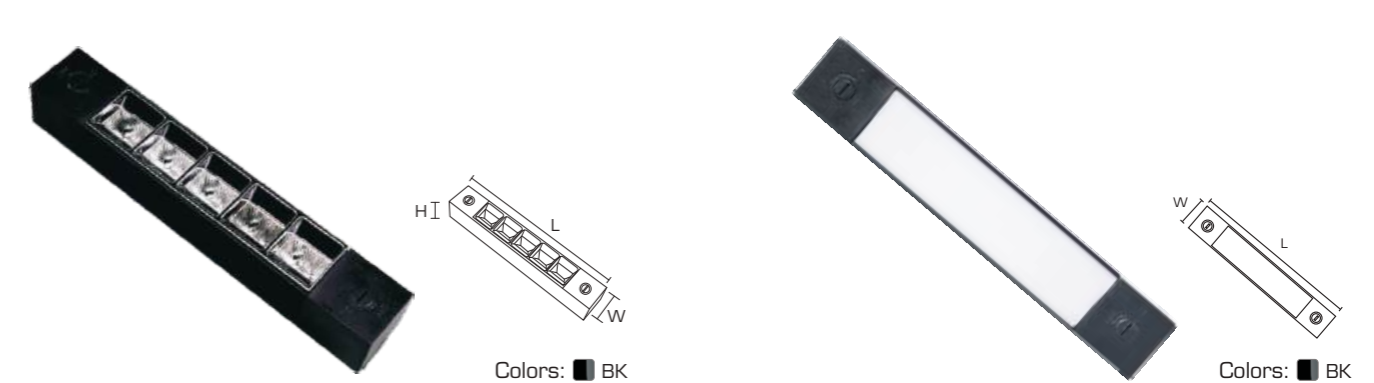

Colors: ■ BK

Colors: ■ BK

7W

PR. CODE: AP-V06-7
CCT: 3000K/4000K/6500K
LUMENS: 500
DEGREE: 24°
DIMENSION: L202.7xW34.3xH44mm
STD PKG: 20
MRP: 1600

14W

PR. CODE: AP-V06-14
CCT: 3000K/4000K/6500K
LUMENS: 1050
DEGREE: 24°
DIMENSION: L335.4xW34.3xH44mm
STD PKG: 20
MRP: 2600

7W

PR. CODE: AP-V07-7
CCT: 3000K/4000K/6500K
LUMENS: 500
DEGREE: 24°
DIMENSION: L202xW34.3xH44mm
STD PKG: 20
MRP: 1150

7W

PR. CODE: AP-V07-14
CCT: 3000K/4000K/6500K
LUMENS: 1050
DEGREE: 24°
DIMENSION: L335.4xW34.3xH44mm
STD PKG: 20
MRP: 1750

ACEPRO

PR. CODE: AP-V-POWER CONNECTOR
MRP: 380

ACEPRO

PR. CODE: AP-V-JOINT CONNECTOR
MRP: 600

ACEPRO

PR. CODE: AP-V-CONNECTOR HARDWARE
MRP: 85