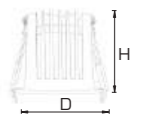

Colors: □ WHITE+ ■ ROSE GOLD
■ BLACK+ ■ GUN BLACK