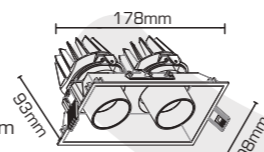

12Wx2

PR. CODE: APO22-12Wx2
CCT: 3000K/4000K
LUMENS: 1920
DEGREE: 38°
DIMENSION: L178xW98xH93mm
CUT OUT: 168x90mm
STD PKG: 20
MRP: 3750