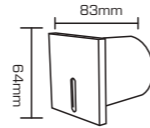

Colors: ■ BLACK