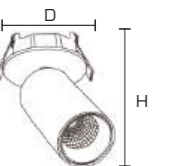

12W

PR. CODE: AP-ASTRO-12W
CCT: 3000K/4000K
LUMENS: 960
DEGREE: 38°
DIMENSION: D44xH95mm
CUT OUT: D40mm
STD PKG: 50
MRP: 1200