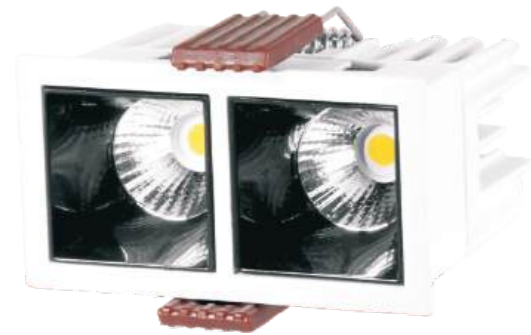

APO21-2x7W