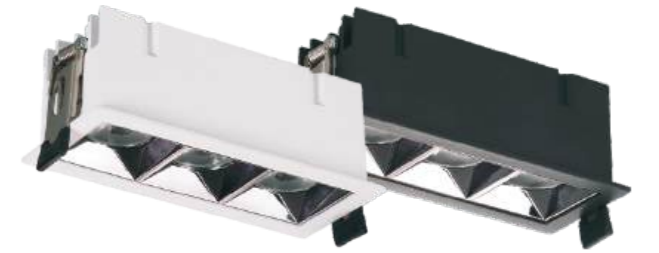

AP-O11-12W

5W

PR. CODE: AP-O11-5W
CCT: 3000K/4000K
LUMENS: 350
DEGREE: 36°
DIMENSION: L55xW55xH45mm
HOLE SIZE: 50x50mm
STD PKG: 50
MRP: 1350

Colors: ☐ WH ☒ BK

12W

PR. CODE: AP-O11-12W
CCT: 3000K/4000K
LUMENS: 840
DEGREE: 36°
DIMENSION: L130xW55xH45mm
HOLE SIZE: 125x50mm
STD PKG: 40
MRP: 2500

Colors: ☐ WH ☒ BK