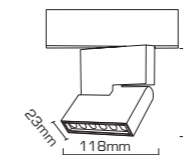

6W

PR. CODE: AP-S5-6
CCT: 3000K/4000K/3IN1
LUMENS: 560
DEGREE: 24°
DIMENSION: L87xW118xH23mm
STD PKG: 12
MRP: 1150
MRP: 3550 (3IN1)

Colors: ■ BK