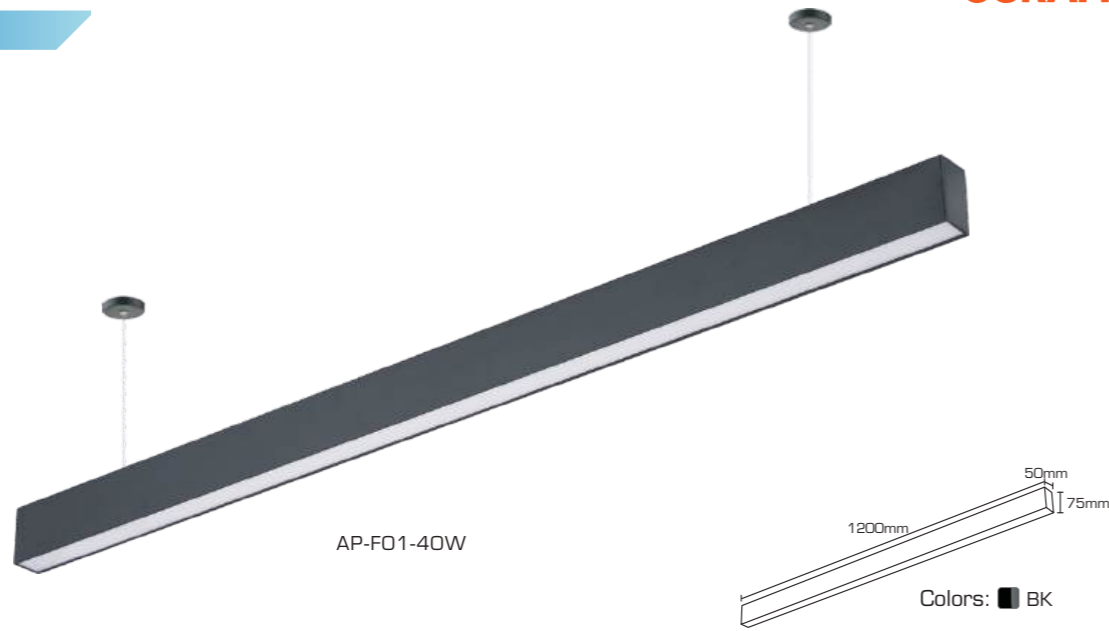

OFFICE
LIGHT SERIES
2 Years warranty