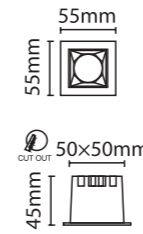

5W

PR. CODE: AP-O11-5W
CCT: 3000K/4000K
LUMENS: 350
DEGREE: 36°
DIMENSION: L55xW55xH45mm
HOLE SIZE: 50x50mm
STD PKG: 50
MRP: 1350