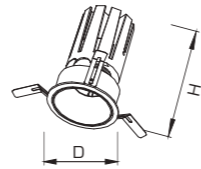

**12W**

PR. CODE: AP-MYSTIC-12W-RD  
CCT: 3000K/4000K/5000K  
LUMENS: 800  
DEGREE: 36°  
DIMENSION: D55xH86.7mm  
CUT OUT: D47mm  
STD PKG: 100  
MRP: 1950

AP-MYSTIC-RD-12W(SQ)

**12W**

PR. CODE: AP-MYSTIC-12W-SQ  
CCT: 3000K/4000K/5000K  
LUMENS: 800  
DEGREE: 36°  
DIMENSION: L55xW55xH86.7mm  
CUT OUT: D47mm  
STD PKG: 100  
MRP: 2250