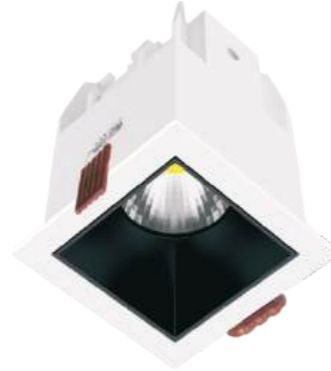

APO21-7W-SQ

7W

PR. CODE: APO21-7W-RD
CCT: 3000K/4000K
LUMENS: 560
DEGREE: 38°
DIMENSION: D42xH56mm
CUT OUT: D36mm
STD PKG: 50
MRP: 700

7W

PR. CODE: APO21-7W-SQ
CCT: 3000K/4000K
LUMENS: 560
DEGREE: 38°
DIMENSION: L42xW42xH56mm
CUT OUT: 36x36mm
STD PKG: 50
MRP: 700

Colors: ☐ WH ☒ BK