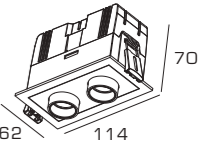

AP-ANGLE-2X5W

AP-ANGLE-3X5W

**2x5W**

PR. CODE: AP-ANGLE-2X5W  
CCT: 3000K  
LUMENS: 800  
DEGREE: 36°  
DIMENSION: D28xL62xW114xH70mm  
CUT OUT: 58x109mm  
STD PKG: 20  
MRP: 2400

**3x5W**

PR. CODE: AP-ANGLE-3X5W  
CCT: 3000K  
LUMENS: 1200  
DEGREE: 36°  
DIMENSION: D28xL64xW170xH70mm  
CUT OUT: 60x165mm  
STD PKG: 20  
MRP: 3350