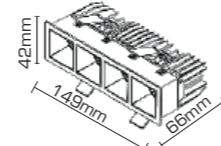

4x7W

PR. CODE: APO21-4x7W
CCT: 3000K/4000K
LUMENS: 2240
DEGREE: 38°
DIMENSION: L149xW42xH66mm
CUT OUT: 142x36mm
STD PKG: 20
MRP: 2800