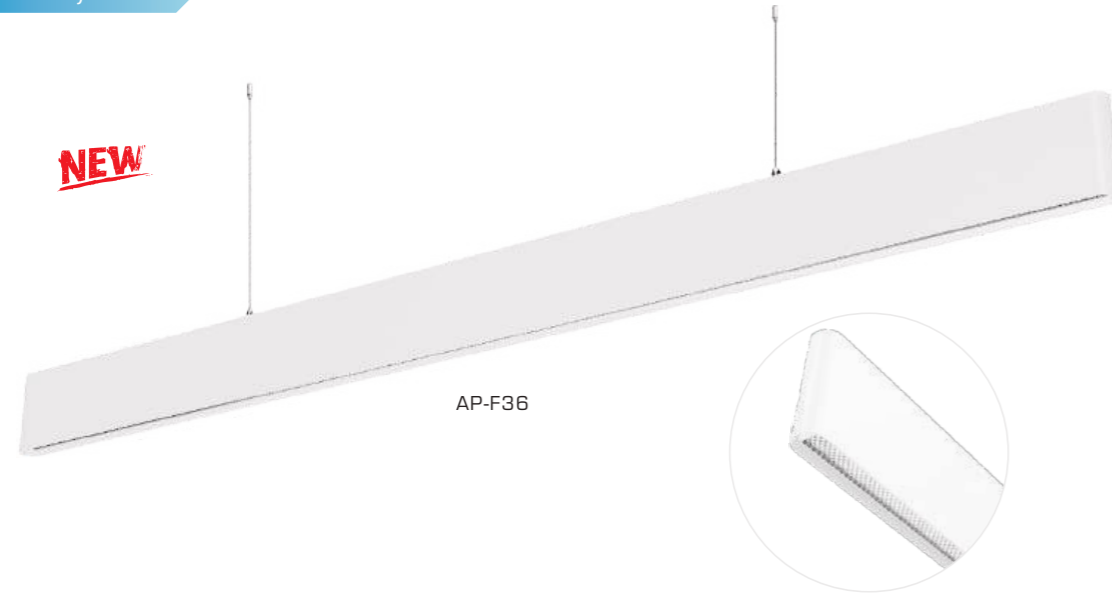

OFFICE
LIGHT SERIES
2 Years warranty

OSRAM

OFFICE
LIGHT SERIES
2 Years warranty

OSRAM

AP-F36

PRISMATIC DIFFUSER

36W

PR. CODE: AP-F36-40W
CCT: 4000K/6500K
LUMENS: 4300
DEGREE: 55°
DIMENSION: W24xH80xL1200mm
STD PKG: 1
MRP: 4000