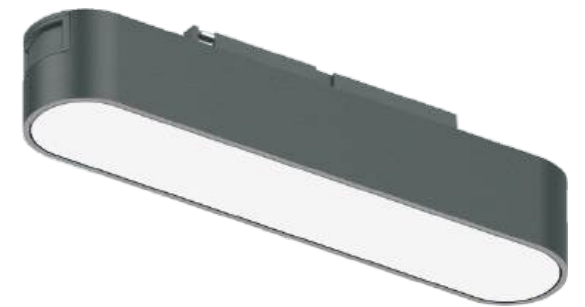

AP-PC150/PC300

Colors: ■ GUN BLACK