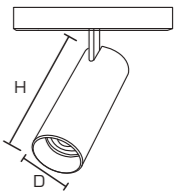

Colors: ■ BK

12W

PR. CODE: AP-S4-12
CCT: 3000K/4000K/6500K
LUMENS: 960
DEGREE: 24°
DIMENSION: D45xH142mm
STD PKG: 20
MRP: 1350
MRP: 3750 (3IN1)

18W

PR. CODE: AP-S4-18
CCT: 3000K/4000K/6500K/3IN1
LUMENS: 1440
DEGREE: 24°
DIMENSION: D55xH142mm
STD PKG: 20
MRP: 1900
MRP: 3950 (3IN1)