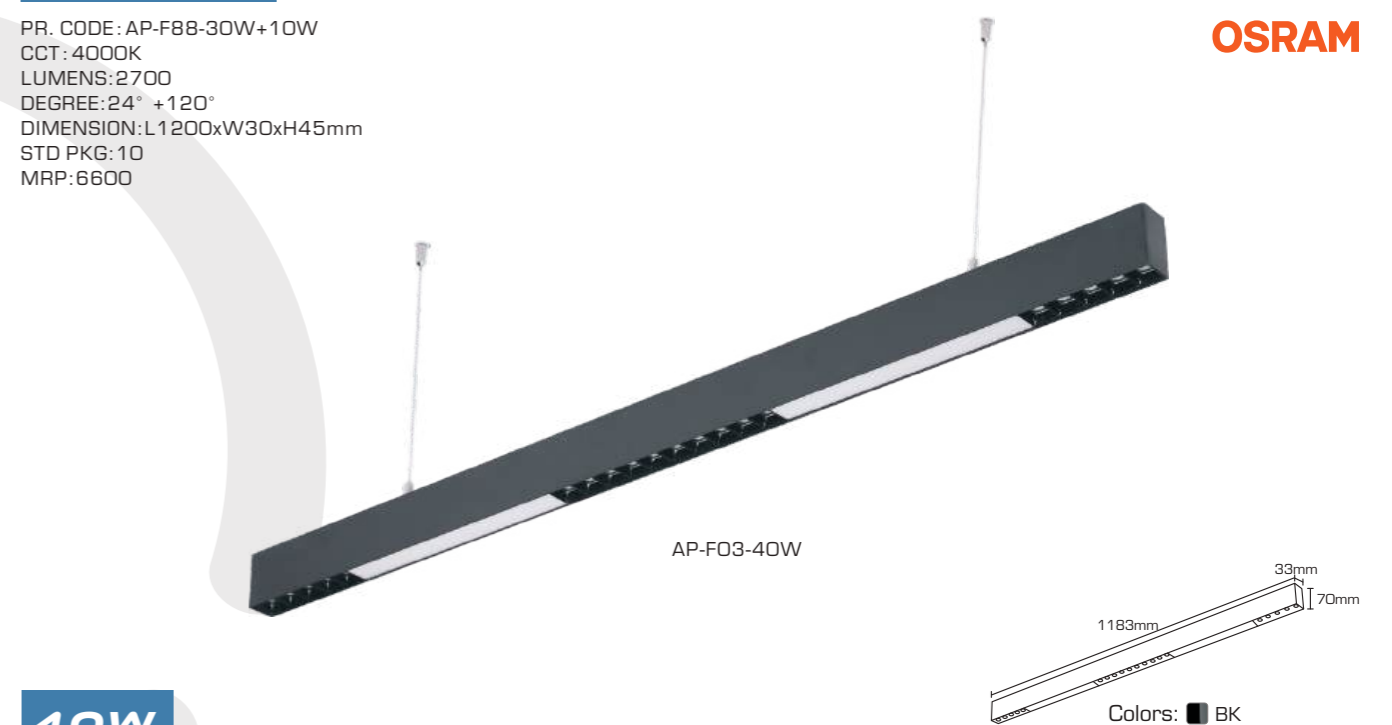

30W+10W

PR. CODE: AP-F88-30W+10W
CCT: 4000K
LUMENS: 2700
DEGREE: 24° + 120°
DIMENSION: L1200xW30xH45mm
STD PKG: 10
MRP: 6600

OSRAM