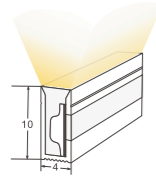

24V SILICONE STRIP LIGHT

IP 65

2 Years warranty

NEW

AP-4x10-24V-side bend