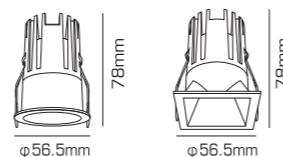

AP-ROBIN-9W-RD

AP-ROBIN-9W-SQ

**9W**

PR. CODE: AP-ROBIN-9W-RD/SQ  
CCT: 3000K/4000K  
LUMENS: 900  
DEGREE: 36°  
DIMENSION: D56.5xH78mm  
CUT OUT: D50mm  
STD PKG: 60  
MRP: 1050

Colors:  WHITE  BLACK

**DOTS**  
SPOT LIGHT SERIES  
2 Years warranty