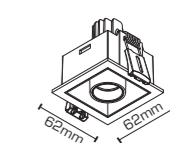

AP015-5W-RD

AP016-5W-SQ

**5W**

PR. CODE: AP015-5W-RD  
CCT: 3000K/4000K  
LUMENS: 425  
DEGREE: 38°  
DIMENSION: D64xH63mm  
CUT OUT: D60mm  
STD PKG: 50  
MRP: 1050

Colors:  WH  BK

**5W**

PR. CODE: AP016-5W-SQ  
CCT: 3000K/4000K  
LUMENS: 425  
DEGREE: 38°  
DIMENSION: L62xW62xH64mm  
CUT OUT: 60x60mm  
STD PKG: 50  
MRP: 1050