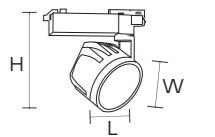

2 Years warranty

**NEW**

AP-ELAN-TR-25W/35W

**25W**

PR. CODE: AP-ELAN-TR  
CCT: 3000K/4000K/6500K  
LUMENS: 2800 **110-120LM/W**  
DEGREE: 45°  
DIMENSION: D90xH100mm  
STD PKG: 20  
MRP: 2750

**35W**

PR. CODE: AP-ELAN-TR  
CCT: 3000K/4000K/6500K  
LUMENS: 3900 **110-120LM/W**  
DEGREE: 45°  
DIMENSION: D97xH110mm  
STD PKG: 20  
MRP: 3100