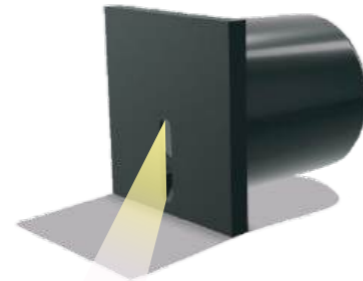

AP-DIVO-S-BK-1W 3000K

1W

PR. CODES: AP-DIVO-R-BK
CCT: 3000K
LUMENS: 240
DEGREE: 15°
DIMENSION: D64xH83mm
CUT OUT: D55mm
STD PKG: 100
MRP: 600

Colors: ■ BLACK

1W

PR. CODE: AP-DIVO-S-BK
CCT: 3000K
LUMENS: 240
DEGREE: 15°
DIMENSION: D64xH83mm
CUT OUT: D55mm
STD PKG: 100
MRP: 600

Colors: ■ BLACK