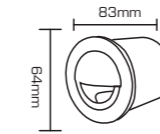

Colors: ☒ BLACK

1W

PR. CODE: AP-ZIGGY-S-BK
CCT: 3000K
LUMENS: 240
DEGREE: 24°
DIMENSION: D64xH83mm
CUT OUT: D55mm
STD PKG: 100
MRP: 600