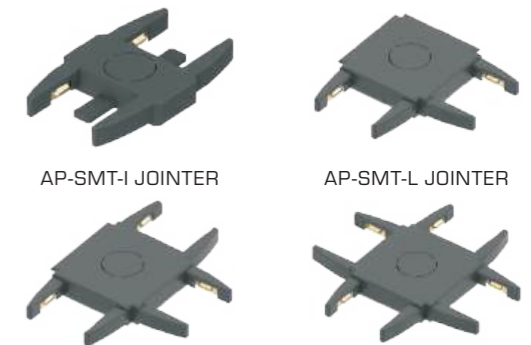

AP-SMT-I JOINTER

AP-SMT-L JOINTER

AP-SMT-T JOINTER

AP-SMT-4 JOINTER

PR. CODE	DIMENSION(mm)	STD PKG	MRP
AP-SMT-I JOINTER	L49xW30xH6.7	100	200
AP-SMT-L JOINTER	L52.8xW52.8xH6.7	50	300
AP-SMT-T JOINTER	L70.6xW52.8xH6.7	20	400
AP-SMT-4 JOINTER	L70.6xW70.6xH6.7	20	500