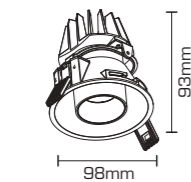

12W

PR. CODE: APO22-12W
CCT: 3000K/4000K
LUMENS: 960
DEGREE: 38°
DIMENSION: D98xH93mm
CUT OUT: D90mm
STD PKG: 40
MRP: 1900