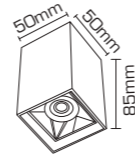

Colors:
■ BLACK+ ■ GUN BLACK

5W

PR. CODE: APO23-5W
CCT: 3000K/4000K
LUMENS: 375
DEGREE: 24°
DIMENSION: L50xW50xH85mm
STD PKG: 100
MRP: 1000