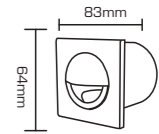

ISLA
ZOOM LIGHT SERIES

2 Years warranty

NEW

bridgeLux.

Colors: ☐ WH ☒ BK

3W

PR. CODE: AP-ISLA-3
CCT: 3000K/4000K
LUMENS: 250
DEGREE: 15°
DIMENSION: D64xH83mm
CUT OUT: D55mm
STD PKG: 50
MRP: 1900

7W

PR. CODE: AP-ISLA-7
CCT: 3000K/4000K
LUMENS: 560
DEGREE: 24°
DIMENSION: D89xH110mm
CUT OUT: D65mm
STD PKG: 50
MRP: 2000

5W

PR. CODE: AP-ISLA-5W-ECHO
CCT: 3000K/4000K
LUMENS: 400
DEGREE: 30°
DIMENSION: D48xH85mm
CUT OUT: D38mm
STD PKG: 50
MRP: 1400

12W

PR. CODE: APO10-12
CCT: 3000K
LUMENS: 1000
DEGREE: 24°
DIMENSION: L98xW98xH120mm
CUT OUT: 90x90mm
STD PKG: 24
MRP: 2700

25W

PR. CODE: APO10-25
CCT: 3000K
LUMENS: 2200
DEGREE: 24°
DIMENSION: L130xW130xH135mm
CUT OUT: 120x120mm
STD PKG: 16
MRP: 3800

Colors: ☐ WH ☒ BK

12Wx2

PR. CODE: APO10-12Wx2
CCT: 3000K
LUMENS: 2000
DEGREE: 24°
DIMENSION: L100xW185xH120mm
CUT OUT: 175x90mm
STD PKG: 20
MRP: 5700

25Wx2

PR. CODE: APO10-25Wx2
CCT: 3000K
LUMENS: 4400
DEGREE: 24°
DIMENSION: L130xW240xH135mm
CUT OUT: 120x230mm
STD PKG: 8
MRP: 8000

12Wx3

PR. CODE: APO10-12x3W
CCT: 3000K
LUMENS: 3000
DEGREE: 24°
DIMENSION: L100xW270xH120mm
CUT OUT: 260x90mm
STD PKG: 8
MRP: 8400

25Wx3

PR. CODE: APO10-25x3W
CCT: 3000K
LUMENS: 6600
DEGREE: 24°
DIMENSION: L130xW345xH135mm
CUT OUT: 120x335mm
STD PKG: 6
MRP: 11000

bridgeLux.

ZIGGY
IP65 OUTDOOR STEP LIGHT SERIES

2 Years warranty

1W

PR. CODES: AP-ZIGGY-R-BK
CCT: 3000K
LUMENS: 240
DEGREE: 24°
DIMENSION: D64xH83mm
CUT OUT: D55mm
STD PKG: 100
MRP: 600

Colors: ☒ BLACK

1W

PR. CODE: AP-ZIGGY-S-BK
CCT: 3000K
LUMENS: 240
DEGREE: 24°
DIMENSION: D64xH83mm
CUT OUT: D55mm
STD PKG: 100
MRP: 600

Colors: ☒ BLACK

NORA
IP65 OUTDOOR STEP LIGHT SERIES

2 Years warranty

1W

PR. CODES: AP-NORA-R-BK
CCT: 3000K
LUMENS: 240
DEGREE: 15°
DIMENSION: D64xH83mm
CUT OUT: D55mm
STD PKG: 100
MRP: 600

Colors: ☒ BLACK

1W