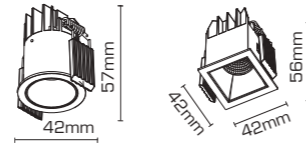

Colors: ☐ WH ☒ BK