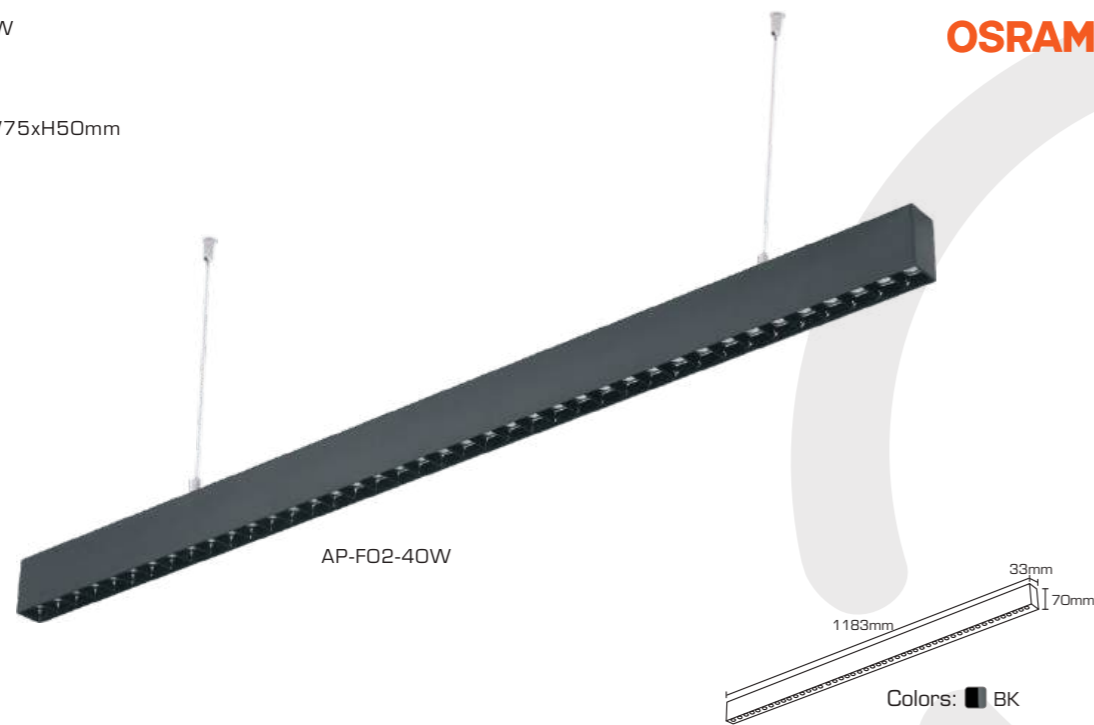

40W

PR. CODE: AP-F01-40W
CCT: 4000K/6500K
LUMENS: 4000
DEGREE: 90°
DIMENSION: L1200xW75xH50mm
STD PKG: 10
MRP: 3900

OSRAM

40W

PR. CODE: AP-F02-40W
CCT: 3000K/4000K/6500K
LUMENS: 4000
DEGREE: 30°
DIMENSION: W38xH70xL1200mm
STD PKG: 20
MRP: 6700