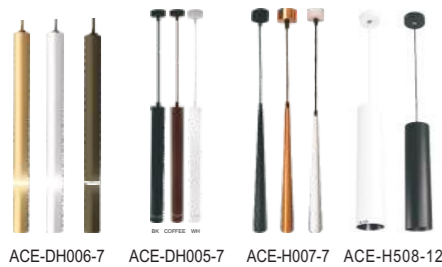

ACE

LED PENDANT LIGHT

1 YRS WARRANTY

S.NO	PR.CODE	WATTS	SIZE	COLORS	STD PKG	MRP
237	ACE-DH005-7	7W	φ30*H400mm	WW/NW	40	₹ 1450
238	ACE-DH006-7	7W	φ30*H400mm	WW/NW	40	₹ 2400
239	ACE-H007-7	7W	φ55*H490mm	WW/NW	40	₹ 2600
240	ACE-H508-12	12W	φ56*L300mm	WH/WW	20	₹ 1250