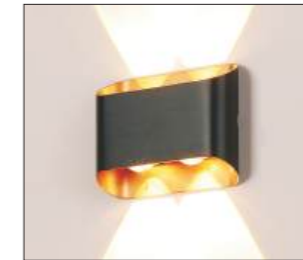

ACE-3820-4