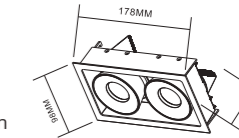

12Wx2

PR. CODE: AP014-12Wx2
CCT: 3000K/4000K
LUMENS: 2000
DEGREE: 38°
DIMENSION: L178xW98xH93mm
CUT OUT: 168x90mm
STD PKG: 20
MRP: 4000