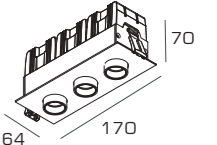

AP-ANGLE-2X5W

AP-ANGLE-3X5W

**2x5W**

PR. CODE: AP-ANGLE-2X5W  
CCT: 3000K  
LUMENS: 800  
DEGREE: 36°  
DIMENSION: D28xL62xW114xH70mm  
CUT OUT: 58x109mm  
STD PKG: 20  
MRP: 2400

**3x5W**

PR. CODE: AP-ANGLE-3X5W  
CCT: 3000K  
LUMENS: 1200  
DEGREE: 36°  
DIMENSION: D28xL64xW170xH70mm  
CUT OUT: 60x165mm  
STD PKG: 20  
MRP: 3350