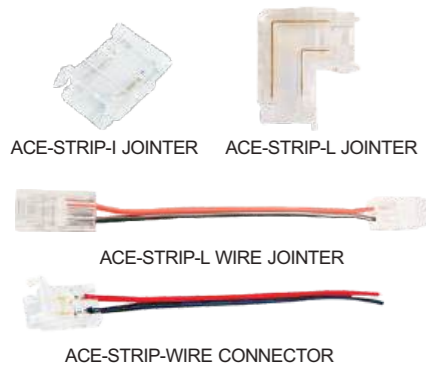

ACE

ROPE LIGHT PLUG SERIES

1 YRS WARRANTY

S.NO	PR.CODE	PRODUCT DESCRIPTION	SIZE	STD PKG	MRP
816	ACE-STRIP-I JOINTER	8mm/10mm/12mm	/		₹9.5
817	ACE-STRIP-L JOINTER	8mm/10mm	/		₹27
818	ACE-STRIP-L WIRE JOINTER	8mm/10mm/12mm	/		₹32
819	ACE-STRIP-WIRE CONNECTOR	8mm/10mm/12mm	/		₹14.5

1 YRS WARRANTY