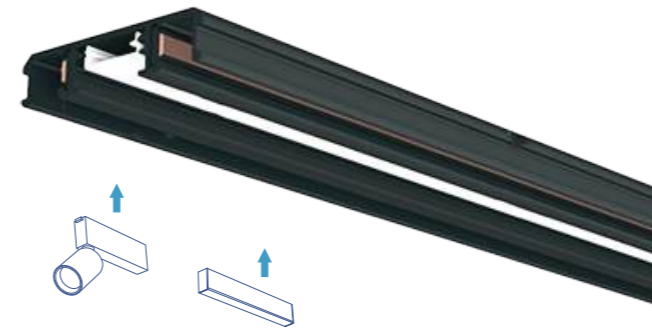

48V
MAGNET TRACK LIGHT SERIES

2 Years warranty

OSRAM

Colors: ■ BK

PR. CODE:
AP-S-POWER CONNECTION
MRP:300

PR. CODE:
AP-S-JOINTER
MRP:360

PR. CODE:
AP-S-JOINTER-2
MRP:400

PR. CODE:
AP-HANGING KIT
MRP:350

PR. CODE:
AP-MAGNETIC-REMOTE
MRP: 1200

100W

PR. CODE: AP-SMPS-100W
DIMENSION:L220xW22xH25mm
STD PKG:30
MRP:2000

200W

PR. CODE: AP-SMPS-200W
DIMENSION:L300xW22xH25mm
STD PKG:30
MRP:3150

PR. CODE:
AP-SL-CORNER
MRP:800

PR. CODE:
AP-SR-CORNER
MRP:800

48V
MAGNET TRACK LIGHT SERIES

2 Years warranty

SCAN FOR VIDEO

OSRAM

Colors: ■ BLACK

1M

PR. CODE: AP-SMT-1M
DIMENSION:L1000xW30xH6.7mm
STD PKG:100
MRP:650

2M

PR. CODE: AP-SMT-2M
DIMENSION:L2000xW30xH6.7mm
STD PKG:50
MRP: 1300

8W

PR. CODE: AP-PC150
CCT: 3000K/4000K/6500K
LUMENS:600
DEGREE:90°
DIMENSION:L150xW30xH23mm
STD PKG:50
MRP: 1250

16W

PR. CODE: AP-PC300
CCT: 3000K/4000K/6500K
LUMENS:1200
DEGREE:90°
DIMENSION:L300xW30xH23mm
STD PKG:50
MRP: 1750