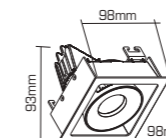

2 Years warranty

AP014-12W

AP014-12Wx2

**12W**

PR. CODE: AP014-12W  
CCT: 3000K/4000K  
LUMENS: 1000  
DEGREE: 38°  
DIMENSION: L98xW98xH93mm  
CUT OUT: 90x90  
STD PKG: 40  
MRP: 2000

Colors:  WH+  BK

**12Wx2**