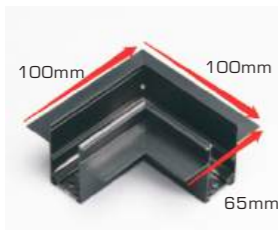

**100W**

PR. CODE: AP-SMPS-100W  
DIMENSION:L220xW22xH25mm  
STD PKG:30  
MRP:2000

**200W**

PR. CODE: AP-SMPS-200W  
DIMENSION:L300xW22xH25mm  
STD PKG:30  
MRP:3150

AP-SL-CORNER

PR. CODE:  
AP-SL-CORNER  
MRP:800