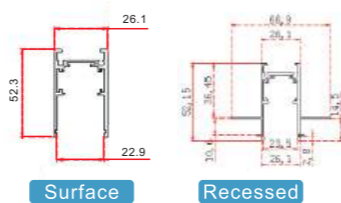

Surface

Recessed

SF-1M

PR. CODE: AP-SF-1M
SIZE: L1000xW26.1xH52mm
STD PKG: 12
MRP: 1400

SR-1M

PR. CODE: AP-SR-1M
SIZE: L1000xW26.1xH52mm
STD PKG: 20
MRP: 1500

SF-2M

PR. CODE: AP-SF-2M
SIZE: L2000xW66.9xH52mm
STD PKG: 12
MRP: 2800

SR-2M

PR. CODE: AP-SR-2M
SIZE: L2000xW66.9xH52mm
STD PKG: 20
MRP: 3000