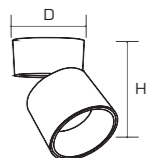

Colors: □ WH+ ■ GUN BLACK
■ BK+ ■ GUN BLACK

Colors: ■ GUN BLACK
■ ROSE GOLD