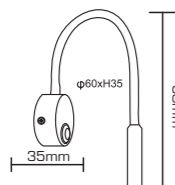

DIVO
IP65 OUTDOOR STEP LIGHT SERIES

2 Years warranty

1W

PR. CODES: AP-DIVO-R-BK
CCT: 3000K
LUMENS: 240
DEGREE: 15°
DIMENSION: D64xH83mm
CUT OUT: D55mm
STD PKG: 100
MRP: 600

Colors: ■ BLACK

1W

PR. CODE: AP-DIVO-S-BK
CCT: 3000K
LUMENS: 240
DEGREE: 15°
DIMENSION: D64xH83mm
CUT OUT: D55mm
STD PKG: 100
MRP: 600

Colors: ■ BLACK

MICRO
WALL LIGHT SERIES

2 Years warranty

3W

PR. CODE: AP-MICRO-3
CCT: 3000K
LUMENS: 280
DEGREE: 60°
DIMENSION: L130xW35xH35mm
STD PKG: 50
MRP: 2400

Colors: □ PKW

KYO
WALL LIGHT SERIES

2 Years warranty

3W

PR. CODE: AP-KYO-3
CCT: 3000K
LUMENS: 280
DEGREE: 60°
DIMENSION: D80xH35mm
STD PKG: 25
MRP: 1850

Colors: □ PKW

RIVA
WALL LIGHT SERIES

2 Years warranty

3W

PR. CODE: AP-RIVA-3
CCT: 3000K
LUMENS: 280
DEGREE: 60°
DIMENSION: D60xH35mm
STD PKG: 25
MRP: 1000

Colors: □ PKW

MILO
WALL LIGHT SERIES

2 Years warranty

5W

PR. CODE: AP-MILO-5
CCT: 3000K/4000K
LUMENS: 480
DEGREE: 90°
DIMENSION: D100xH35mm
STD PKG: 25
MRP: 1500

Colors: □ PKW ■ BK

DIGIT
WALL LIGHT SERIES

2 Years warranty

3W

PR. CODE: AP-DIGIT-3
CCT: 3000K
LUMENS: 280
DEGREE: 60°
DIMENSION: L130xW110xH35mm
STD PKG: 20
MRP: 2800

Colors: □ PKW

ZAC
WALL LIGHT SERIES

2 Years warranty

3W

PR. CODE: APO09-3W
CCT: 3000K
LUMENS: 300
DEGREE: 24°
DIMENSION: D80xL365mm
STD PKG: 25
MRP: 1250

Colors: □ PKW ■ BK