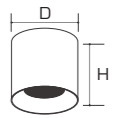

1. Colors:
2. BLACK+ ■ GUN BLACK
   - GUN BLACK+ ■ COPPER
   - BRASS GOLD+ ■ GUN
   - BLACK

7W

PR. CODE: AP-MOONY-7W
CCT: 3000K/4000K
LUMENS: 700
DEGREE: 38°
DIMENSION: D58xH67mm
STD PKG: 50
MRP: 1350

12W

PR. CODE: AP-MOONY-12W
CCT: 3000K/4000K
LUMENS: 1200
DEGREE: 38°
DIMENSION: D72xH80mm
STD PKG: 50
MRP: 1830