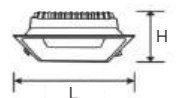

Colors: ☐ PKW ☒ BK

12W

PR. CODE: AP-TONIC-12W
CCT: 3000K/4000K/6500K/3IN1
LUMENS: 1080
DEGREE: 120°
DIMENSION: L110xW110xH50mm
CUT OUT: 100x100mm
STD PKG: 40
MRP: 1050
SMART 3IN1: 2000

18W

PR. CODE: AP-TONIC-18W
CCT: 3000K/4000K/6500K/3IN1
LUMENS: 1800
DEGREE: 120°
DIMENSION: L145xW145xH53mm
CUT OUT: 135x135mm
STD PKG: 40
MRP: 1300
SMART 3IN1: 2350

24W

PR. CODE: AP-TONIC-24W
CCT: 3000K/4000K/6500K/3IN1
LUMENS: 1080
DEGREE: 120°
DIMENSION: L170xW170xH54mm
CUT OUT: 160x160mm
STD PKG: 20
MRP: 1600
SMART 3IN1: 2800