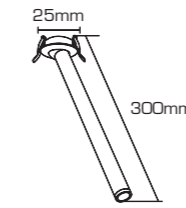

PAX
SPOT LIGHT SERIES
2 Years warranty

7W

PR. CODE: APO21-7W-RD
CCT: 3000K/4000K
LUMENS: 560
DEGREE: 38°
DIMENSION: D42xH56mm
CUT OUT: D36mm
STD PKG: 50
MRP: 700

7W

PR. CODE: APO21-7W-SQ
CCT: 3000K/4000K
LUMENS: 560
DEGREE: 38°
DIMENSION: L42xW42xH56mm
CUT OUT: 36x36mm
STD PKG: 50
MRP: 700

Colors: ☐ WH ☒ BK

2x7W

PR. CODE: APO21-2x7W
CCT: 3000K/4000K
LUMENS: 1120
DEGREE: 38°
DIMENSION: L77xW42xH66mm
CUT OUT: 72x36mm
STD PKG: 50
MRP: 1400

Colors: ☐ WH ☒ BK

4x7W

PR. CODE: APO21-4x7W
CCT: 3000K/4000K
LUMENS: 2240
DEGREE: 38°
DIMENSION: L149xW42xH66mm
CUT OUT: 142x36mm
STD PKG: 20
MRP: 2800

Colors: ☐ WH ☒ BK

ANGLE
ZOOM LIGHT SERIES
2 Years warranty

2x5W

PR. CODE: AP-ANGLE-2X5W
CCT: 3000K
LUMENS: 800
DEGREE: 36°
DIMENSION: D28xL62xW114xH70mm
CUT OUT: 58x109mm
STD PKG: 20
MRP: 2400

3x5W

PR. CODE: AP-ANGLE-3X5W
CCT: 3000K
LUMENS: 1200
DEGREE: 36°
DIMENSION: D28xL64xW170xH70mm
CUT OUT: 60x165mm
STD PKG: 20
MRP: 3350

Colors: ☐ WHITE

FIFA
SPOT LIGHT SERIES
2 Years warranty

Colors: ☐ WH ☒ BK

5W

PR. CODE: AP-201-300
CCT: 3000K/4000K
LUMENS: 380
DEGREE: 24°
DIMENSION: D25xH300mm
CUT OUT: D55mm
STD PKG: 30
MRP: 1900

ASTRO
SPOT LIGHT SERIES
2 Years warranty

7W

PR. CODE: AP-ASTRO-7W
CCT: 3000K/4000K
LUMENS: 560
DEGREE: 38°
DIMENSION: D44xH65mm
CUT OUT: D40mm
STD PKG: 50
MRP: 980

12W

PR. CODE: AP-ASTRO-12W
CCT: 3000K/4000K
LUMENS: 960
DEGREE: 38°
DIMENSION: D44xH95mm
CUT OUT: D40mm
STD PKG: 50
MRP: 1200

Colors: ☐ WH ☒ BK