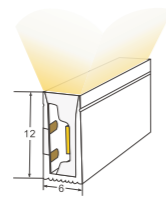

# 24V SILICONE STRIP LIGHT

IP 65

2 Years warranty

**NEW**

AP-4x10-24V-side bend

4X10 PROFILE

AP-6x12-24V-side bend

6X12 PROFILE