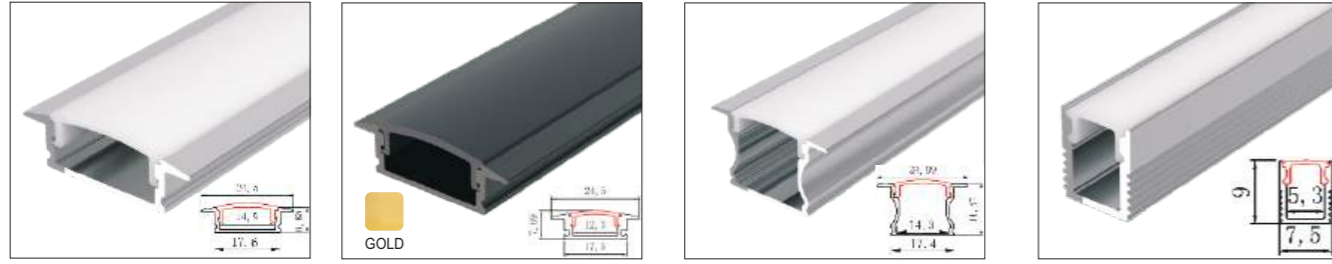

ACE-F102   ACE-F102 BK   ACE-F102 DEEP   ACE-F148

S.NO	PR.CODE	WATTS	SIZE	COLORS	STD PKG	MRP
272	ACE-F102	/	W24.5*H6.87mm ↻ 17.5mm	/	200	₹ 70
273	ACE-F102 BK	/	W24.5*H6.87mm ↻ 17.5mm	BK	200	₹ 250
274	ACE-F102-GOLD	/	W24.5*H6.87mm ↻ 17.5mm	GOLD	100	₹ 280
275	ACE-F102 DEEP	/	W25*H15.5mm ↻ 17.4mm	/	100	₹ 180
276	ACE-F148	/	W7.5*H9mm	/	200	₹ 100