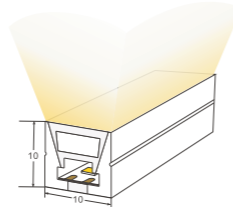

AP-10x10-24V