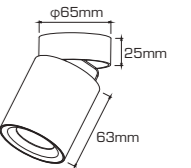

Colors:
■ BRASS GOLD
■ MATT ROSE GOLD
■ GUN BLACK

12W

PR. CODE: AP-ROSTA-12W
CCT: 3000K/4000K
LUMENS: 1200
DEGREE: 36°
DIMENSION: D65xH88mm
STD PKG: 50
MRP: 1600