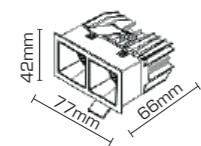

2x7W

PR. CODE: APO21-2x7W
CCT: 3000K/4000K
LUMENS: 1120
DEGREE: 38°
DIMENSION: L77xW42xH66mm
CUT OUT: 72x36mm
STD PKG: 50
MRP: 1400