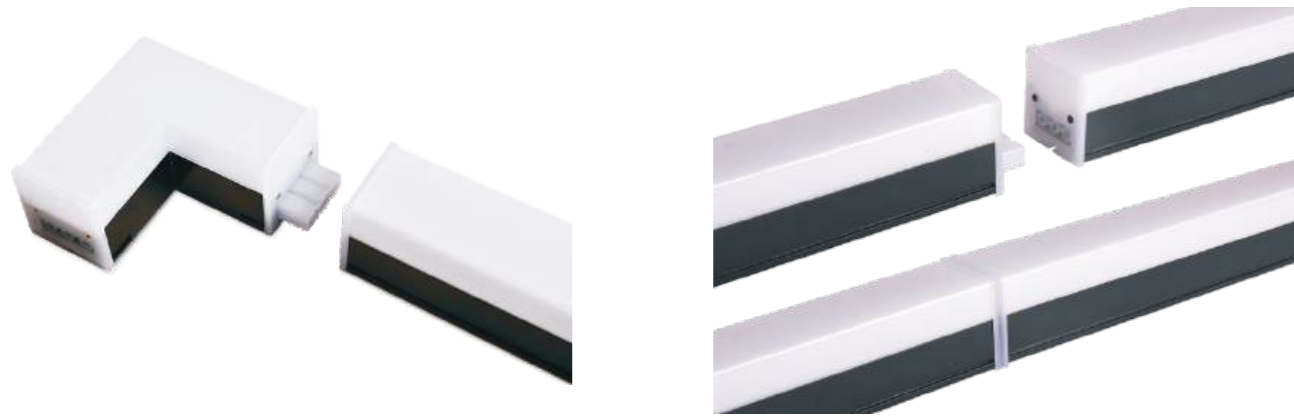

LINKCO

220V LINKABLE LED LINEAR LIGHT SERIES CAN LINK UP TO 1000W

2 Years warranty

SCAN FOR VIDEO

LINKCO

220V LINKABLE LED LINEAR LIGHT SERIES CAN LINK UP TO 1000W

2 Years warranty

20W

PR. CODES: AP-LINKCO-2FT
CCT: 4000K/6500K
LUMENS: 2000
DEGREE: 180°
DIMENSION: 600xW50xH55mm
STD PKG: 50
MRP: 1900

40W

PR. CODES: AP-LINKCO-4FT
CCT: 4000K/6500K
LUMENS: 4000
DEGREE: 180°
DIMENSION: L1200xW50xH55mm
STD PKG: 50
MRP: 2800

10W

PR. CODES: AP-LINKCO-Y CONNECTOR
CCT: 4000K/6500K
LUMENS: 1000
DEGREE: 180°
DIMENSION: L196xW170xH58mm
STD PKG: 50
MRP: 1500

8W

PR. CODES: AP-LINKCO-L CONNECTOR
CCT: 4000K/6500K
LUMENS: 800
DEGREE: 180°
DIMENSION: L116.5xW116.5xH55mm
STD PKG: 50
MRP: 1250

Colors: ■ BLACK

8W

PR. CODES: AP-LINKCO-HEXAGON CONNECTOR
CCT: 4000K/6500K
LUMENS: 800
DEGREE: 180°
DIMENSION: L170xW125xH55mm
STD PKG: 50
MRP: 1250

Colors: ■ BLACK

10W

PR. CODES: AP-LINKCO-T CONNECTOR
CCT: 4000K/6500K
LUMENS: 1000
DEGREE: 180°
DIMENSION: L181xW116.5xH55mm
STD PKG: 50
MRP: 1500

12W

PR. CODES: AP-LINKCO-X CONNECTOR
CCT: 4000K/6500K
LUMENS: 1200
DEGREE: 180°
DIMENSION: L181xW181xH55mm
STD PKG: 50
MRP: 1900

Colors: ■ BLACK

Colors: ■ BLACK

PR. CODES: AP-LINKCO-POWER CORD
CCT: /
LUMENS: /
DEGREE: /
STD PKG: 50
MRP: 430

HANGING KIT
PR. CODES: HANGING KIT
MRP: 160

SURFACE KIT
PR. CODES: SURFACE KIT
MRP: 40