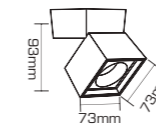

Colors: ■ BK+ ■ GUN BLACK