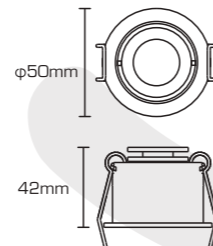

Colors: □ PKW