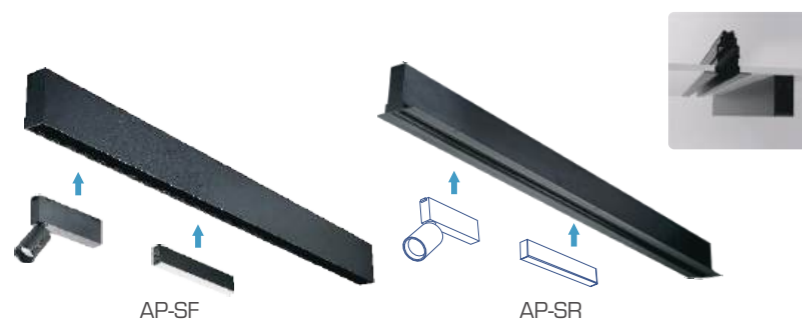

SCAN FOR VIDEO

**OSRAM**

**48V**  
MAGNET TRACK LIGHT SERIES  
2 Years warranty

SCAN FOR VIDEO

**OSRAM**

**ROUNDED CORNERS MRP : 4000**

AP-SF

AP-SR