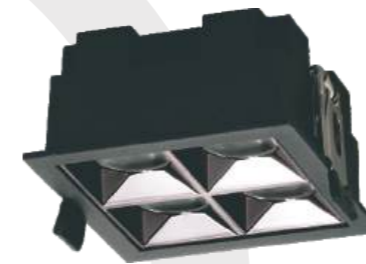

AP-O11-16W