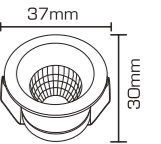

Colors: ■ BK □ PKW
■ ROSE GOLD