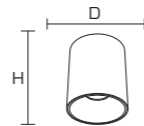

1. Colors:
2. WHITE+ ■ GUN BLACK
   - BLACK+ ■ ROSEGOLD