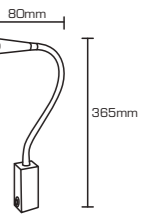

**ZAC**  
WALL LIGHT SERIES

2 Years warranty

ZAC

**3W**

PR. CODE: APO09-3W  
CCT: 3000K  
LUMENS: 300  
DEGREE: 24°  
DIMENSION: D80xL365mm  
STD PKG: 25  
MRP: 1250

Colors: □ PKW ■ BK

**48V**  
MAGNET TRACK LIGHT SERIES  
2 Years warranty