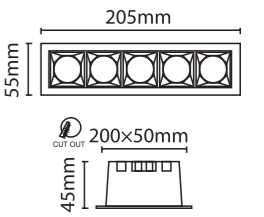

**16W**

PR. CODE: AP-O11-16W  
CCT: 3000K/4000K  
LUMENS: 1120  
DEGREE: 36°  
DIMENSION: L93xW93xH45mm  
HOLE SIZE: 88x88mm  
STD PKG: 36  
MRP: 2750

Colors:  WH  BK

**20W**

PR. CODE: AP-O11-20W  
CCT: 3000K/4000K  
LUMENS: 1400  
DEGREE: 36°  
DIMENSION: L205xW55xH45mm  
HOLE SIZE: 200x50mm  
STD PKG: 20  
MRP: 3550