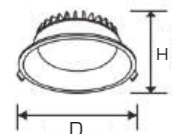

Colors: ☐ PKW ☒ BK

12W

PR. CODE: AP-TONIC-12W
CCT: 3000K/4000K/6500K/3IN1
LUMENS: 1080
DEGREE: 120°
DIMENSION: L110xW110xH50mm
CUT OUT: 100x100mm
STD PKG: 40
MRP: 1050
SMART 3IN1: 2000

18W

PR. CODE: AP-TONIC-18W
CCT: 3000K/4000K/6500K/3IN1
LUMENS: 1800
DEGREE: 120°
DIMENSION: L145xW145xH53mm
CUT OUT: 135x135mm
STD PKG: 40
MRP: 1300
SMART 3IN1: 2350

24W

PR. CODE: AP-TONIC-24W
CCT: 3000K/4000K/6500K/3IN1
LUMENS: 1080
DEGREE: 120°
DIMENSION: L170xW170xH54mm
CUT OUT: 160x160mm
STD PKG: 20
MRP: 1600
SMART 3IN1: 2800