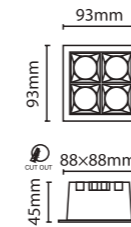

**16W**

PR. CODE: AP-O11-16W  
CCT: 3000K/4000K  
LUMENS: 1120  
DEGREE: 36°  
DIMENSION: L93xW93xH45mm  
HOLE SIZE: 88x88mm  
STD PKG: 36  
MRP: 2750

Colors:  WH  BK

**20W**

PR. CODE: AP-O11-20W  
CCT: 3000K/4000K  
LUMENS: 1400  
DEGREE: 36°  
DIMENSION: L205xW55xH45mm  
HOLE SIZE: 200x50mm  
STD PKG: 20  
MRP: 3550