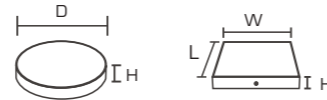

Colors: ☐ WH ☒ BK

10W

PR. CODE: AP-LUNO-10W
CCT: 3IN1 DRIVER SWITCH
LUMENS: 1000
DEGREE: 120°
DIMENSION: D90xH50mm
STD PKG: 50
MRP: 820

18W

PR. CODE: AP-LUNO-18W
CCT: 3000K/4000K/6500K
LUMENS: 1800
DEGREE: 120°
DIMENSION: D120xH41mm
STD PKG: 50
MRP: 900

24W

PR. CODE: AP-LUNO-24W
CCT: 3000K/4000K/6500K
LUMENS: 2400
DEGREE: 120°
DIMENSION: D175xH41mm
STD PKG: 20
MRP: 1300

36W

PR. CODE: AP-LUNO-36W
CCT: 3000K/4000K/6500K
LUMENS: 3600
DEGREE: 120°
DIMENSION: D225xH41mm
STD PKG: 20
MRP: 2000

48W

PR. CODE: AP-LUNO-48W
CCT: 3000K/4000K/6500K
LUMENS: 4800
DEGREE: 120°
DIMENSION: D300xH41mm
STD PKG: 10
MRP: 3400