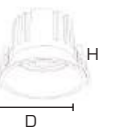

Colors: ☐ PKW ☒ BK