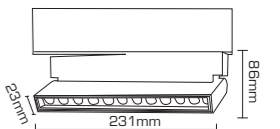

12W

PR. CODE: AP-S5-12
CCT: 3000K/4000K/3IN1
LUMENS: 960
DEGREE: 24°
DIMENSION: L86xW231xH23mm
STD PKG: 12
MRP: 1650
MRP: 4500 (3IN1)