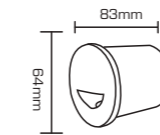

1W

PR. CODES: AP-NORA-R-BK
CCT: 3000K
LUMENS: 240
DEGREE: 15°
DIMENSION: D64xH83mm
CUT OUT: D55mm
STD PKG: 100
MRP: 600

Colors: ☒ BLACK

1W

PR. CODES: AP-NORA-S-BK
CCT: 3000K
LUMENS: 240
DEGREE: 15°
DIMENSION: D64xH83mm
CUT OUT: D55mm
STD PKG: 100
MRP: 600