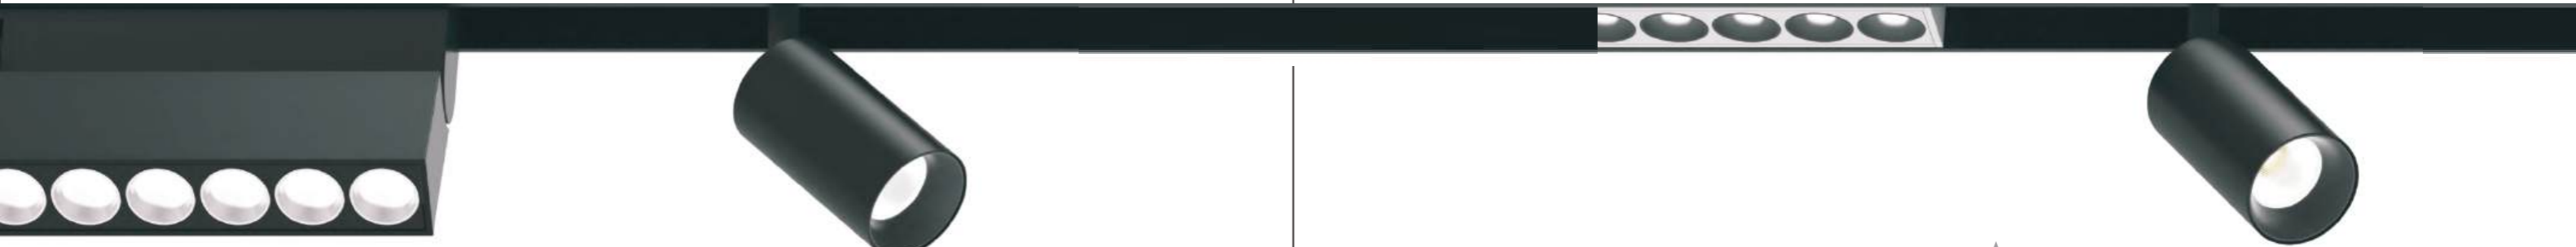

SCAN FOR VIDEO

**OSRAM**

**48V**  
MAGNET TRACK LIGHT SERIES  
2 Years warranty

SCAN FOR VIDEO

**OSRAM**

**ROUNDED CORNERS MRP : 4000**

AP-SF

AP-SR