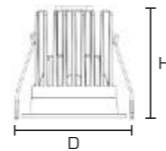

Colors:
■ BLACK □ WHITE
■ ROSE GOLD