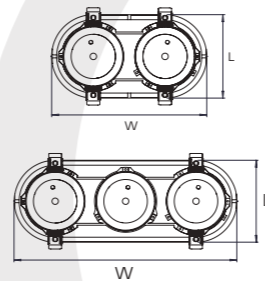

**25W**

PR. CODE: APO10-25  
CCT: 3000K  
LUMENS: 2200  
DEGREE: 24°  
DIMENSION: L130xW130xH135mm  
CUT OUT: 120x120mm  
STD PKG: 16  
MRP: 3800

APO10-12Wx2/25Wx2

APO10-12x3W/25x3W

Colors:  WH  BK

**12Wx2**