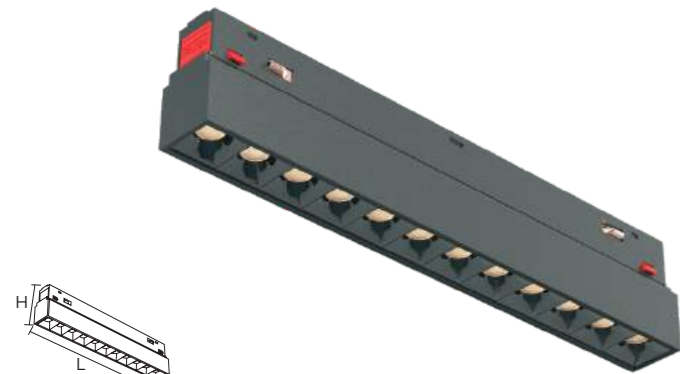

Colors: ■ BK

AP-S2-6/12/24

6W

PR. CODE: AP-S2-6
CCT: 3000K/4000K/6500K/3IN1
LUMENS: 480
DEGREE: 24°
DIMENSION: L96xW22xH25mm
STD PKG: 100
MRP: 1000
MRP: 3300 (3IN1)

12W

PR. CODE: AP-S2-12
CCT: 3000K/4000K/6500K/3IN1
LUMENS: 960
DEGREE: 24°
DIMENSION: L192xW22xH25mm
STD PKG: 100
MRP: 1250
MRP: 4150 (3IN1)

20W

PR. CODE: AP-S2-20
CCT: 3000K/4000K/6500K/3IN1
LUMENS: 1600
DEGREE: 24°
DIMENSION: L400xW22xH25mm
STD PKG: 40
MRP: 2400
MRP: 6450 (3IN1)