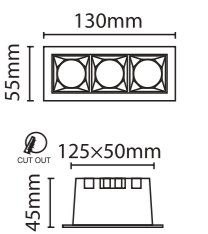

12W

PR. CODE: AP-O11-12W
CCT: 3000K/4000K
LUMENS: 840
DEGREE: 36°
DIMENSION: L130xW55xH45mm
HOLE SIZE: 125x50mm
STD PKG: 40
MRP: 2500

Colors: ☐ WH ☒ BK