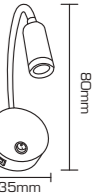

DIVO
IP65 OUTDOOR STEP LIGHT SERIES

2 Years warranty

1W

PR. CODES: AP-DIVO-R-BK
CCT: 3000K
LUMENS: 240
DEGREE: 15°
DIMENSION: D64xH83mm
CUT OUT: D55mm
STD PKG: 100
MRP: 600

Colors: ■ BLACK

1W

PR. CODE: AP-DIVO-S-BK
CCT: 3000K
LUMENS: 240
DEGREE: 15°
DIMENSION: D64xH83mm
CUT OUT: D55mm
STD PKG: 100
MRP: 600

Colors: ■ BLACK

MICRO
WALL LIGHT SERIES

2 Years warranty

3W

PR. CODE: AP-MICRO-3
CCT: 3000K
LUMENS: 280
DEGREE: 60°
DIMENSION: L130xW35xH35mm
STD PKG: 50
MRP: 2400

Colors: □ PKW

KYO
WALL LIGHT SERIES

2 Years warranty

3W

PR. CODE: AP-KYO-3
CCT: 3000K
LUMENS: 280
DEGREE: 60°
DIMENSION: D80xH35mm
STD PKG: 25
MRP: 1850

Colors: □ PKW

RIVA
WALL LIGHT SERIES

2 Years warranty

3W

PR. CODE: AP-RIVA-3
CCT: 3000K
LUMENS: 280
DEGREE: 60°
DIMENSION: D60xH35mm
STD PKG: 25
MRP: 1000

Colors: □ PKW

MILO
WALL LIGHT SERIES

2 Years warranty

5W

PR. CODE: AP-MILO-5
CCT: 3000K/4000K
LUMENS: 480
DEGREE: 90°
DIMENSION: D100xH35mm
STD PKG: 25
MRP: 1500

Colors: □ PKW ■ BK

DIGIT
WALL LIGHT SERIES

2 Years warranty

3W

PR. CODE: AP-DIGIT-3
CCT: 3000K
LUMENS: 280
DEGREE: 60°
DIMENSION: L130xW110xH35mm
STD PKG: 20
MRP: 2800

Colors: □ PKW

ZAC
WALL LIGHT SERIES

2 Years warranty

3W

PR. CODE: APO09-3W
CCT: 3000K
LUMENS: 300
DEGREE: 24°
DIMENSION: D80xL365mm
STD PKG: 25
MRP: 1250

Colors: □ PKW ■ BK