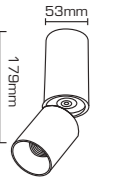

Colors: □ WH

10W

PR. CODE: APO09-10
CCT: 3000K/4000K
LUMENS: 900
DEGREE: 15°
DIMENSION: D53xH179mm
STD PKG: 50
MRP: 2400