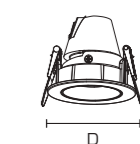

**12W**

PR. CODE: AP-INTRO-12W  
CCT: 3000K/4000K  
LUMENS: 880  
DEGREE: 36°  
DIMENSION: D93xW85xH64mm  
CUT OUT: D75mm  
STD PKG: 50  
MRP: 1400

Colors:  BLACK+  GOLD

**BINA**  
SPOT LIGHT SERIES

2 Years warranty