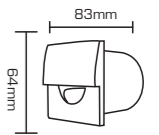

Colors: ☒ BLACK