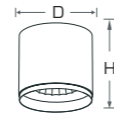

1. Colors:
2. GREY+ ■ GUN BLACK
   - BROWN+ ■ GUN BLACK

7W

PR. CODE: AP-SONIC-7W
CCT: 3000K/4000K
LUMENS: 675
DEGREE: 90°
DIMENSION: D55xH65mm
STD PKG: 50
MRP: 950

12W

PR. CODE: AP-SONIC-12W
CCT: 3000K/4000K
LUMENS: 1200
DEGREE: 90°
DIMENSION: D75xH80mm
STD PKG: 50
MRP: 1250

18W

PR. CODE: AP-SONIC-18W
CCT: 3000K/4000K
LUMENS: 1800
DEGREE: 90°
DIMENSION: D95xH92mm
STD PKG: 50
MRP: 1700

24W

PR. CODE: AP-SONIC-24W
CCT: 3000K/4000K
LUMENS: 2400
DEGREE: 90°
DIMENSION: D115xH100mm
STD PKG: 50
MRP: 2200