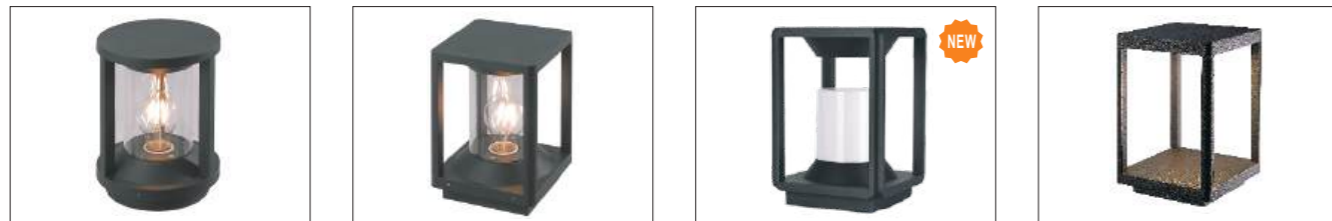

ACE

LED OUTDOOR BOLLARDS SERIES

1 YRS WARRANTY

S.NO	PR.CODE	WATTS	SIZE	COLORS	STD PKG	MRP
511	ACE-3096	E27	φ160xH220mm	/	4	₹ 4000
512	ACE-3097	E27	L145xW145xH220mm	/	4	₹ 4000
513	ACE-3097XL	E27	L205xW205xH300mm	WW	100	₹ 5150
514	ACE-3093	12W	L180*W180*H230mm	WW	6	₹ 6550