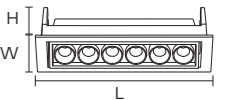

Colors: ☐ WH ☒ BK