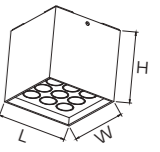

Colors: ■ PKW ■ BK

12W

PR. CODE: AP-MOBI-3-SF
CCT: 3000K/4000K
LUMENS: 960
DEGREE: 36°
DIMENSION: L97xW37xH54mm
STD PKG: 50
MRP: 2200

18W

PR. CODE: AP-MOBI-5-SF
CCT: 3000K/4000K
LUMENS: 1450
DEGREE: 36°
DIMENSION: L147xW37xH54mm
STD PKG: 20
MRP: 2970

12W

PR. CODE: AP-MOBI-9S-SF
CCT: 3000K/4000K
LUMENS: 900
DEGREE: 36°
DIMENSION: L70xW70xH70mm
STD PKG: 50
MRP: 2000

18W

PR. CODE: AP-MOBI-9L-SF
CCT: 3000K/4000K
LUMENS: 1350
DEGREE: 36°
DIMENSION: L100xW100xH100mm
STD PKG: 50
MRP: 3800