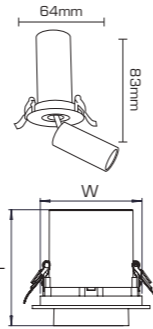

bridgeLux.

Colors: ☐ WH ☒ BK

3W

PR. CODE: AP-ISLA-3
CCT: 3000K/4000K
LUMENS: 250
DEGREE: 15°
DIMENSION: D64xH83mm
CUT OUT: D55mm
STD PKG: 50
MRP: 1900

7W

PR. CODE: AP-ISLA-7
CCT: 3000K/4000K
LUMENS: 560
DEGREE: 24°
DIMENSION: D89xH110mm
CUT OUT: D65mm
STD PKG: 50
MRP: 2000

5W

PR. CODE: AP-ISLA-5W-ECHO
CCT: 3000K/4000K
LUMENS: 400
DEGREE: 30°
DIMENSION: D48xH85mm
CUT OUT: D38mm
STD PKG: 50
MRP: 1400

12W

PR. CODE: APO10-12
CCT: 3000K
LUMENS: 1000
DEGREE: 24°
DIMENSION: L98xW98xH120mm
CUT OUT: 90x90mm
STD PKG: 24
MRP: 2700

25W

PR. CODE: APO10-25
CCT: 3000K
LUMENS: 2200
DEGREE: 24°
DIMENSION: L130xW130xH135mm
CUT OUT: 120x120mm
STD PKG: 16
MRP: 3800