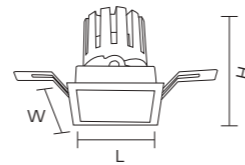

**12W**

PR. CODE: AP-MYSTIC-12W-RD  
CCT: 3000K/4000K/5000K  
LUMENS: 800  
DEGREE: 36°  
DIMENSION: D55xH86.7mm  
CUT OUT: D47mm  
STD PKG: 100  
MRP: 1950

AP-MYSTIC-RD-12W(SQ)

**12W**

PR. CODE: AP-MYSTIC-12W-SQ  
CCT: 3000K/4000K/5000K  
LUMENS: 800  
DEGREE: 36°  
DIMENSION: L55xW55xH86.7mm  
CUT OUT: D47mm  
STD PKG: 100  
MRP: 2250